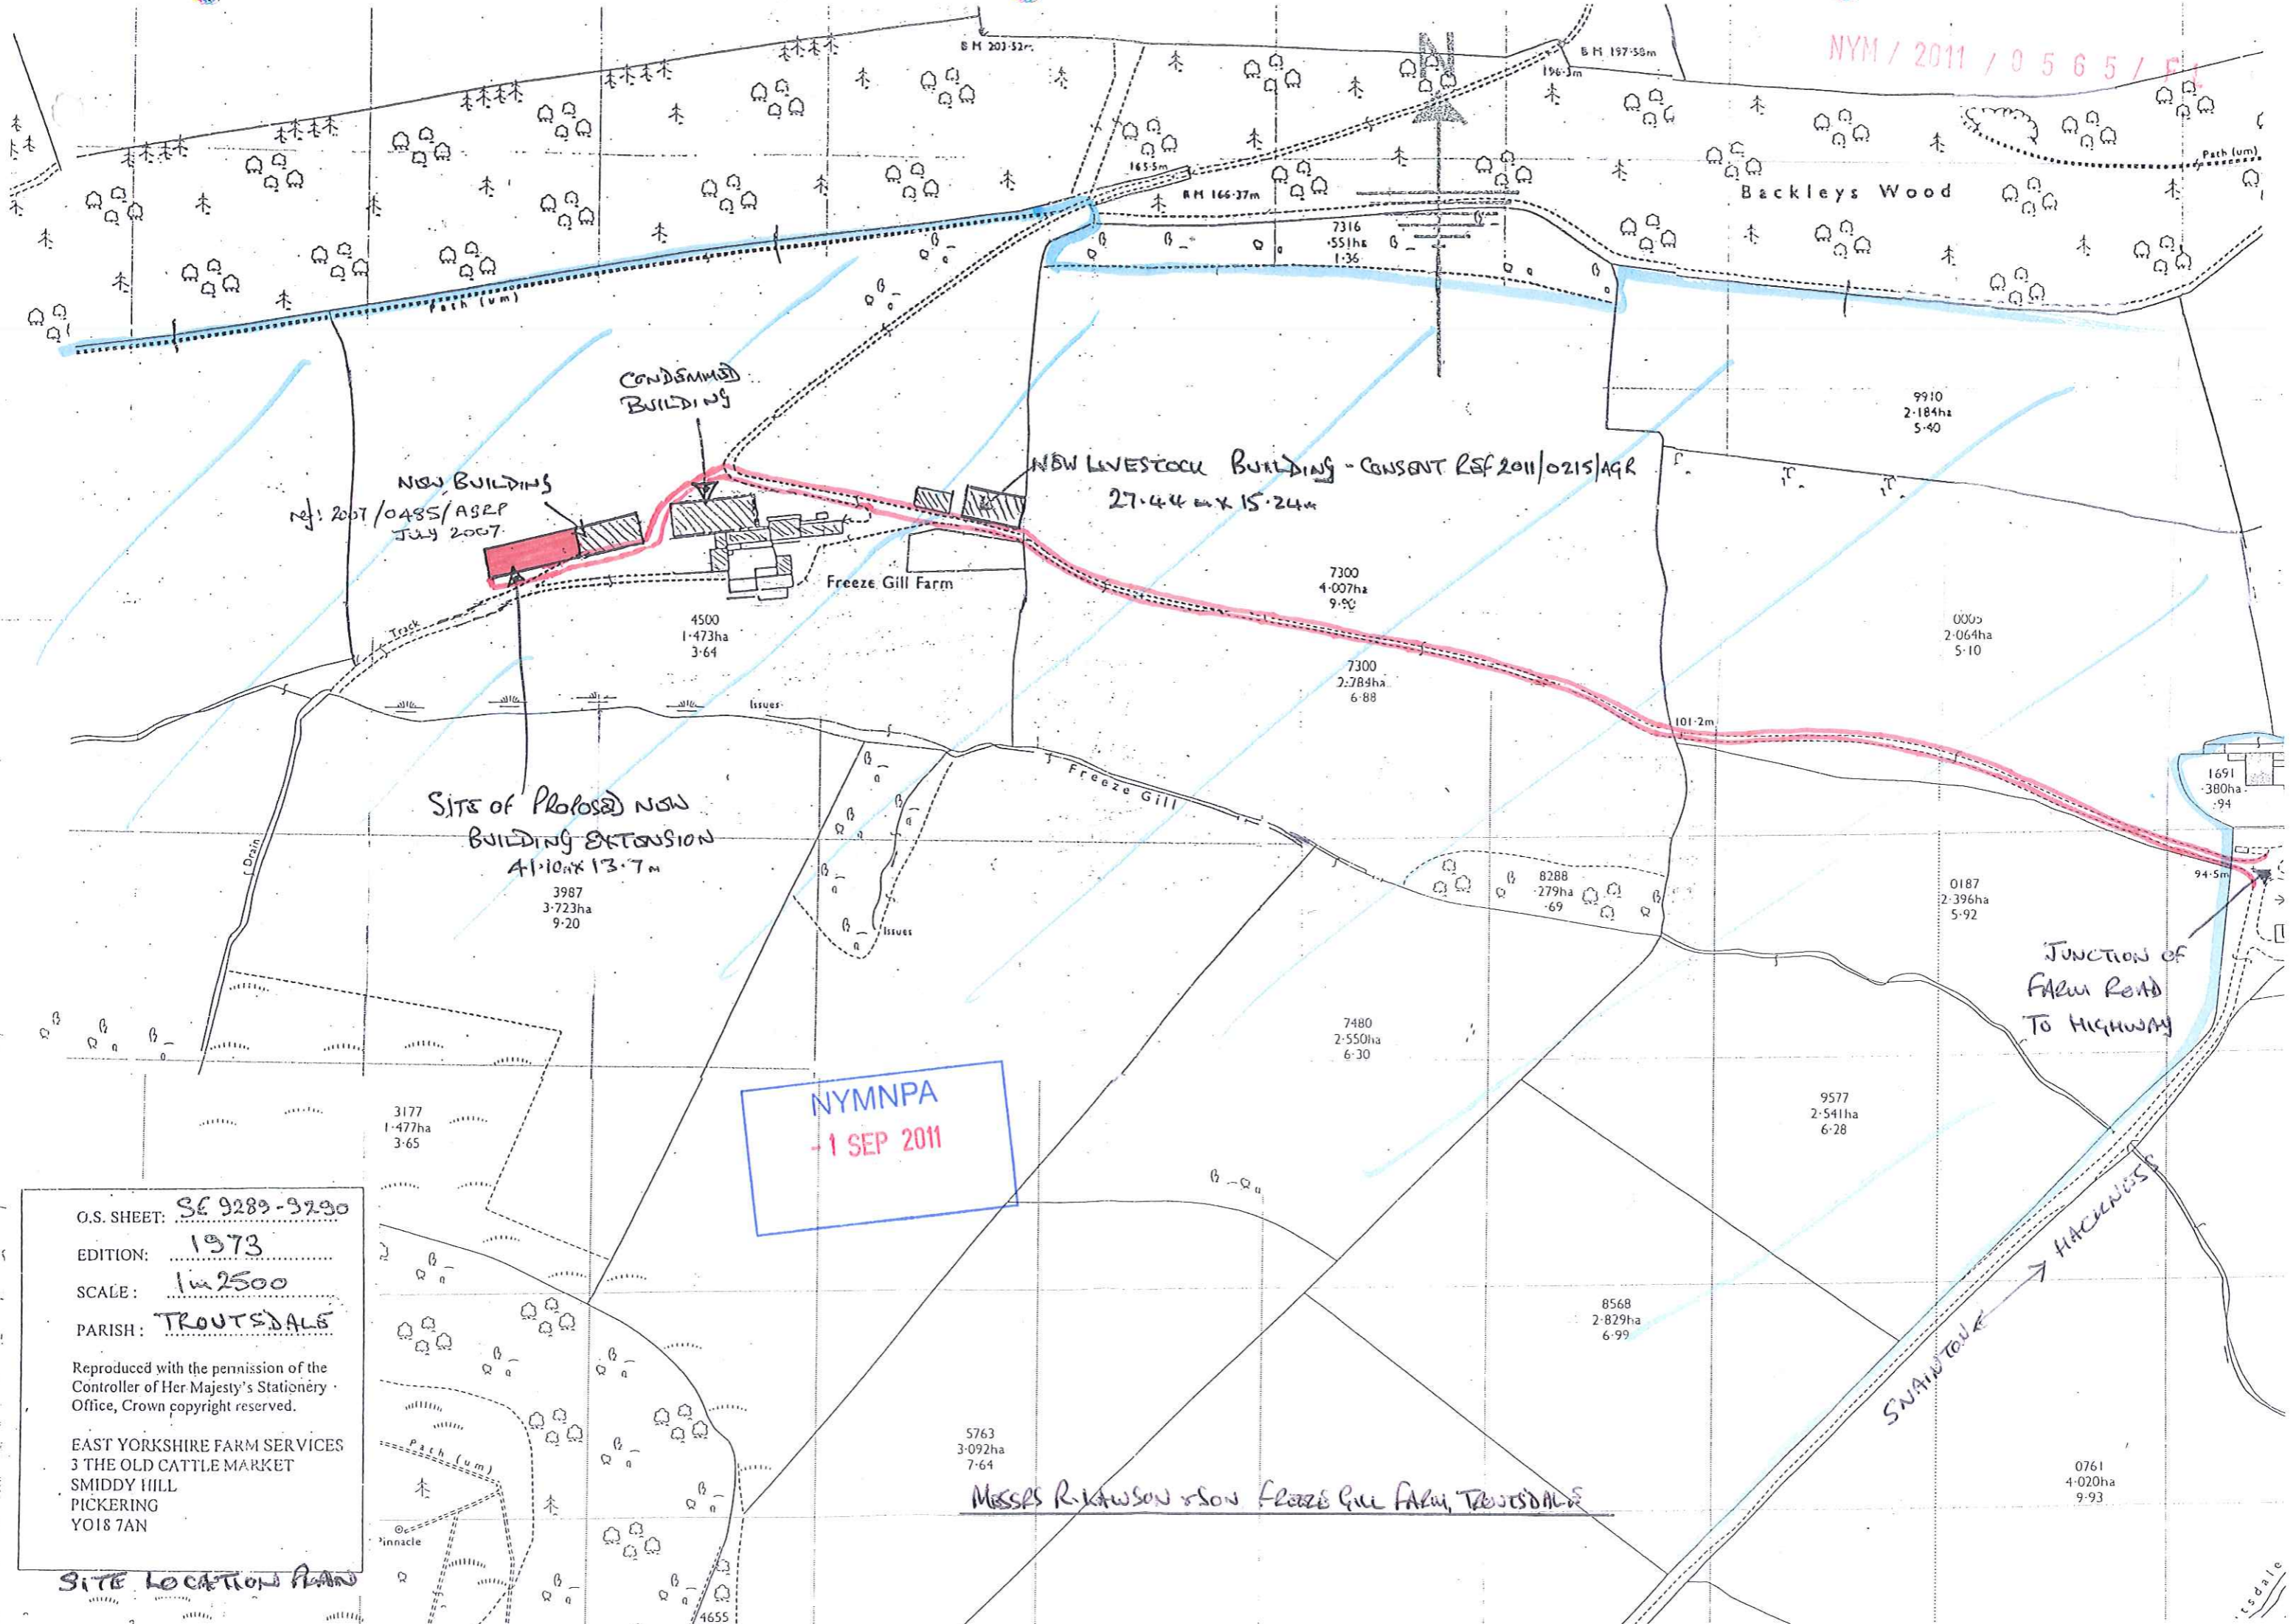

NYM / 2011 / 0565 / F1

O.S. SHEET: SE 9289-9290
 EDITION: 1973
 SCALE: 1 in 2500
 PARISH: TROUTSDALE

Reproduced with the permission of the Controller of Her Majesty's Stationery Office, Crown copyright reserved.

EAST YORKSHIRE FARM SERVICES
 3 THE OLD CATTLE MARKET
 SMIDDY HILL
 PICKERING
 YO18 7AN

NYMNP A
 - 1 SEP 2011

MISSRS R. RAWSON & SON FREEZE GILL FARM, TROUTSDALE

SITE LOCATION PLAN