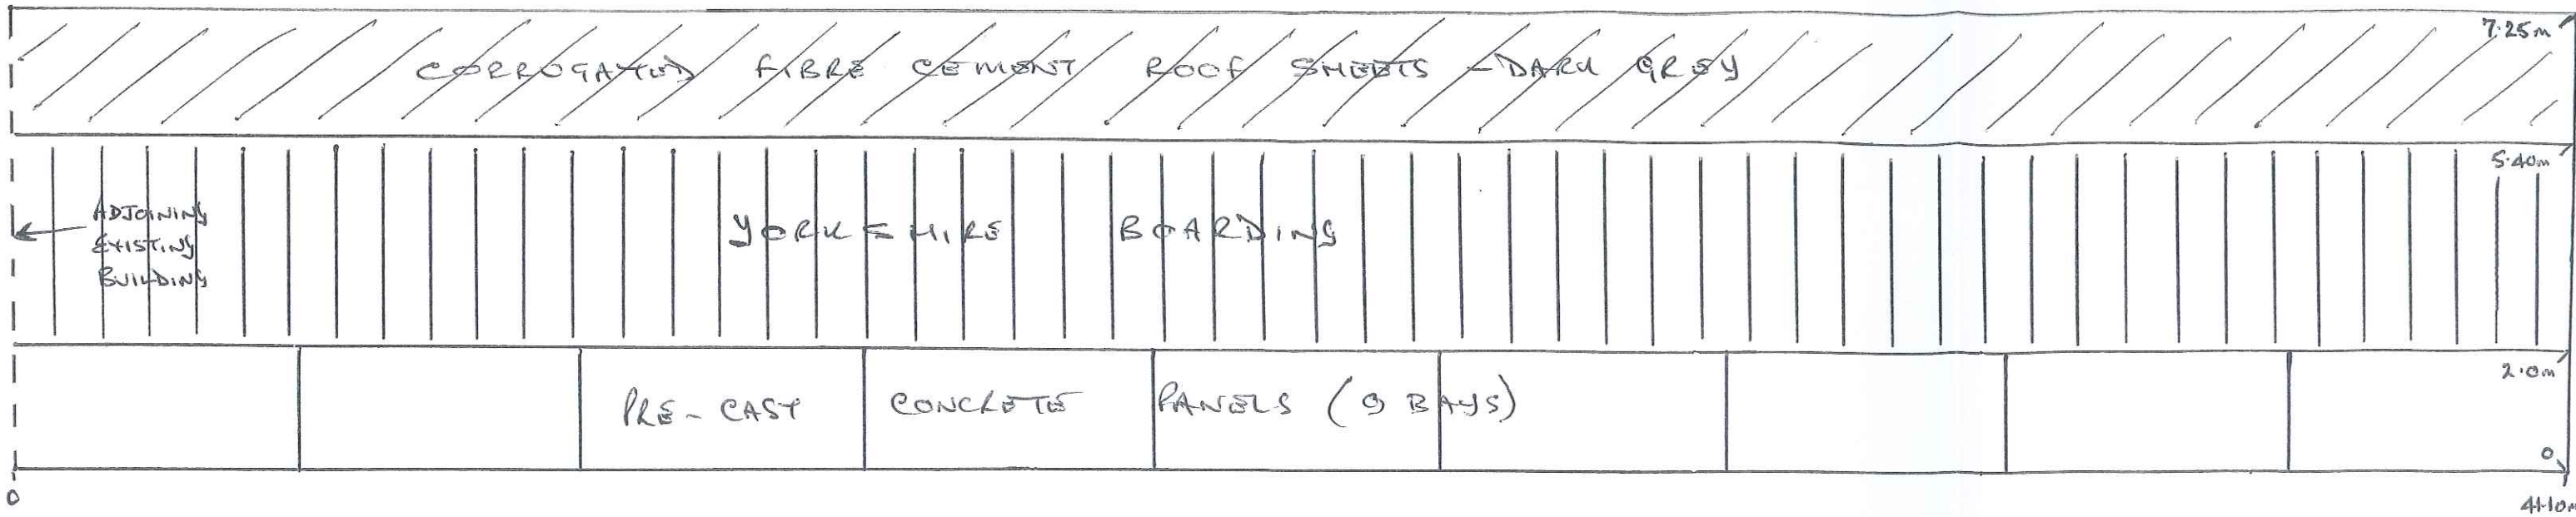

PLAN VIEW

(NORTH)

NYM / 2011 / 0565 / FL

SOUTH ELEVATION

PROPOSED LIVESTOCK BUILDING EXTENSION @ FREEZE GILL FARM, TROUTSDALE, HADDNESS

SOUTH ELEVATION

WEST ELEVATION 7.25m

NYM/NPA  
 22 AUG 2011

SCALE: 1/100

CUNDALLS, PICKERING