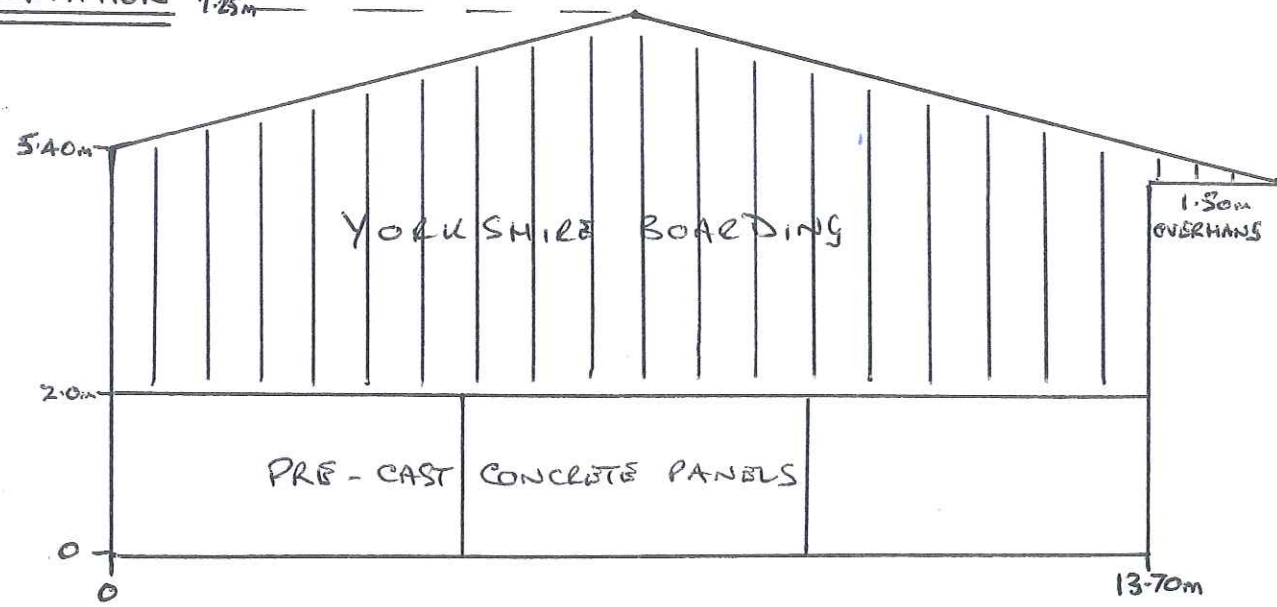

PLAN VIEW

(NORTH)

NYM / 2011 / 0565 / FL

SOUTH ELEVATION

PROPOSED LIVESTOCK BUILDING EXTENSION @ FREEZE GILL FARM, TROUTSDALE, HADDNESS

SOUTH ELEVATION

WEST ELEVATION 7.25m

NYM/NPA  
 22 AUG 2011

SCALE: 1/100

CUNDALLS, PICKERING