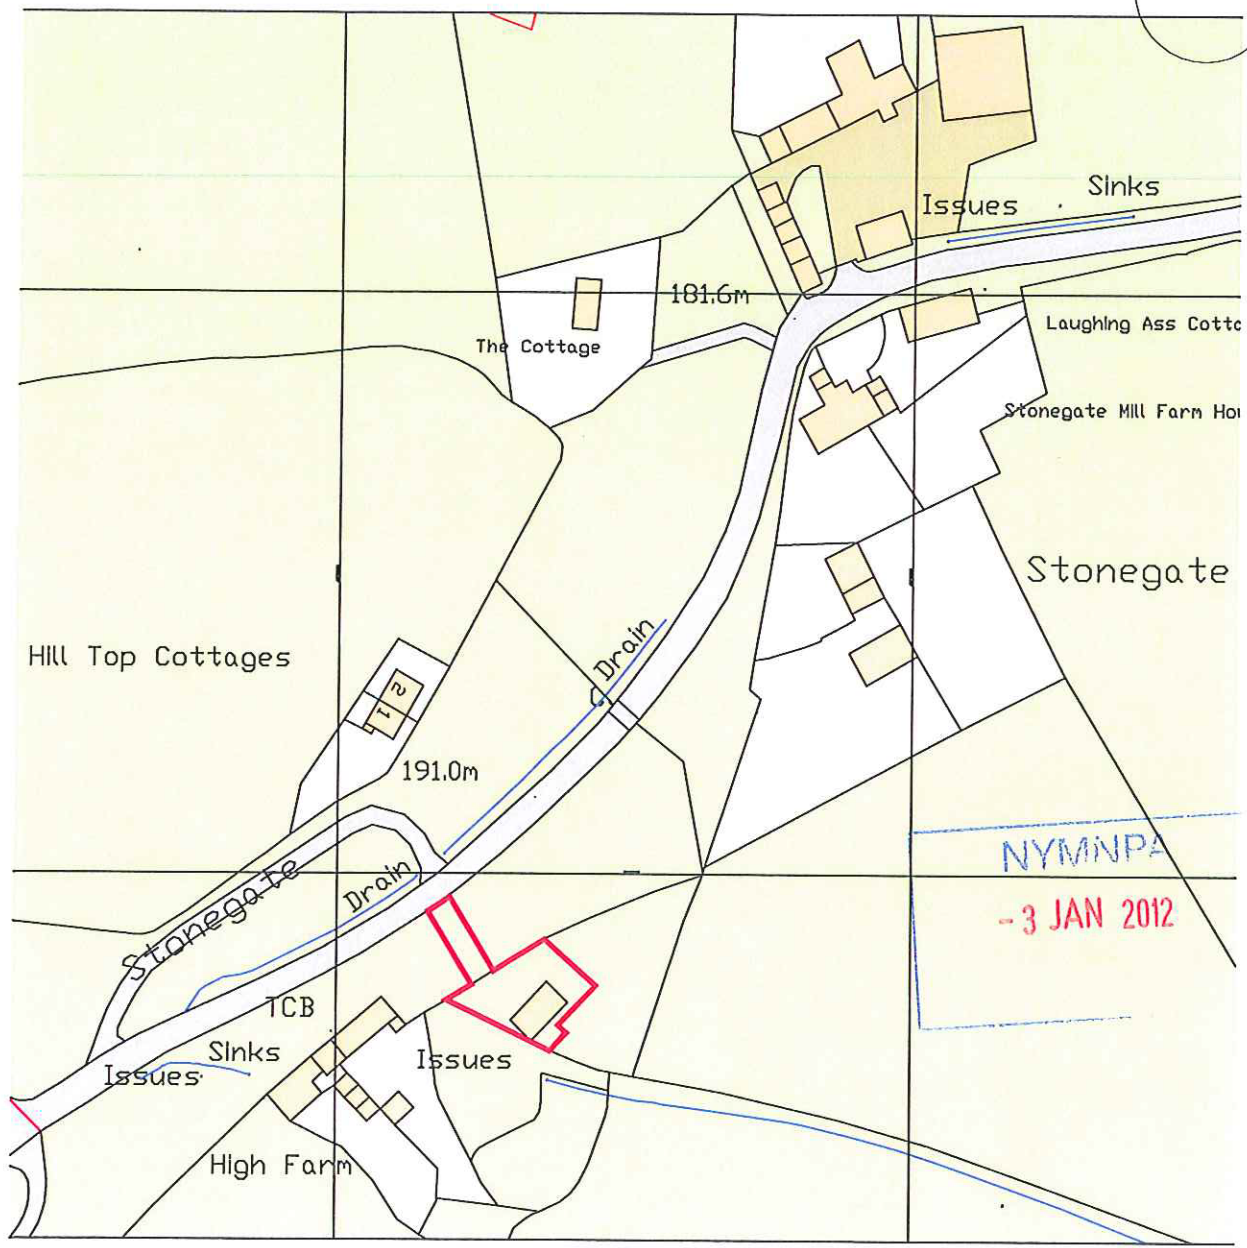

NYM 2011 / 0 5 8 7 / FL

Site Plan

Scale 1:1250

 Airy Hill Manor, Whitby, North Yorkshire, UK. YO21 1QB.			CLIENT: Mrs R Bentley			DRAWING TITLE: Site Plan		
			PROJECT: Hill Top Barn, Stonegate Holistic Therapy Centre			A4	DRN: C. Eynon	DATE: 18.11.11
A	18.11.11	CE	Issued for approval			SCALE: 1:1250@A4		ISSUE: Preliminary
REV	DATE	BY	AMENDMENT	CHKD	APVD	DRAWING NR: D10083-01		REV: A