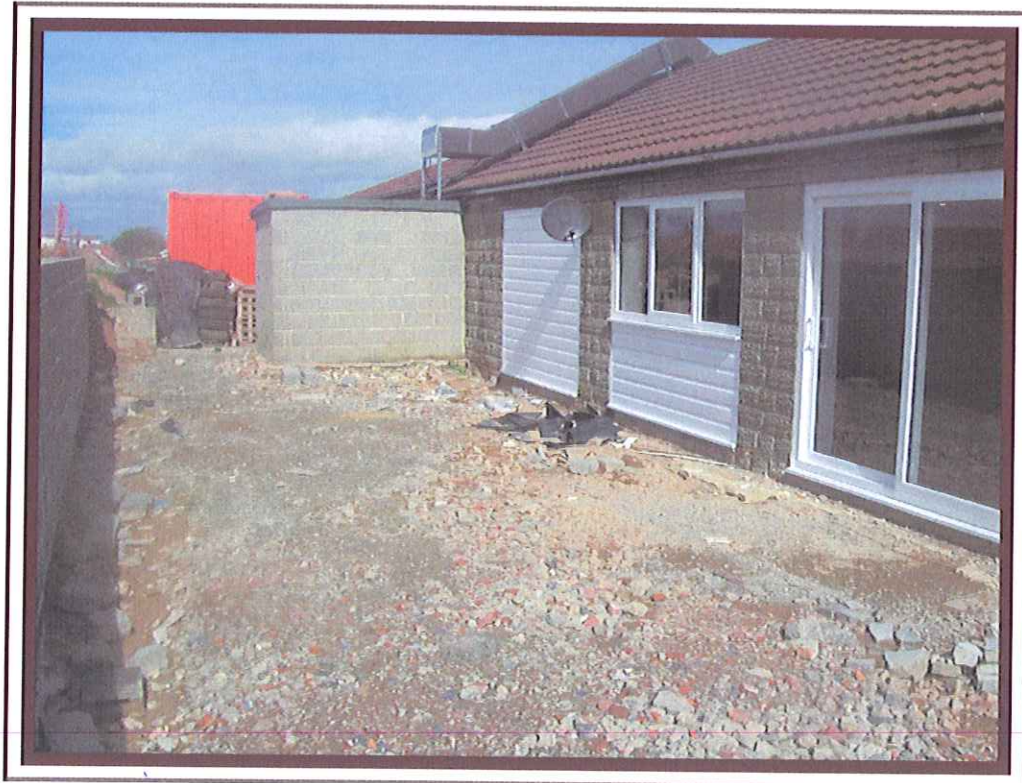

WHITBY HOLIDAY PARK
PROPOSED SUN TERRACE/PATIO AREA

MANPA
- 6 SEP 2011

1

View of retaining wall on the western element of the sun terrace/patio

2

View from within the proposed sun terrace/patio towards the rear of the clubhouse

WHITBY HOLIDAY PARK
PROPOSED SUN TERRACE/PATIO AREA

3

View from within the proposed sun terrace/patio towards the rear of the clubhouse showing the access point (see 1:500 Site Plan)

MNPA
- 6 SEP 2011

4

View looking south towards existing holiday accommodation from within sun terrace/patio