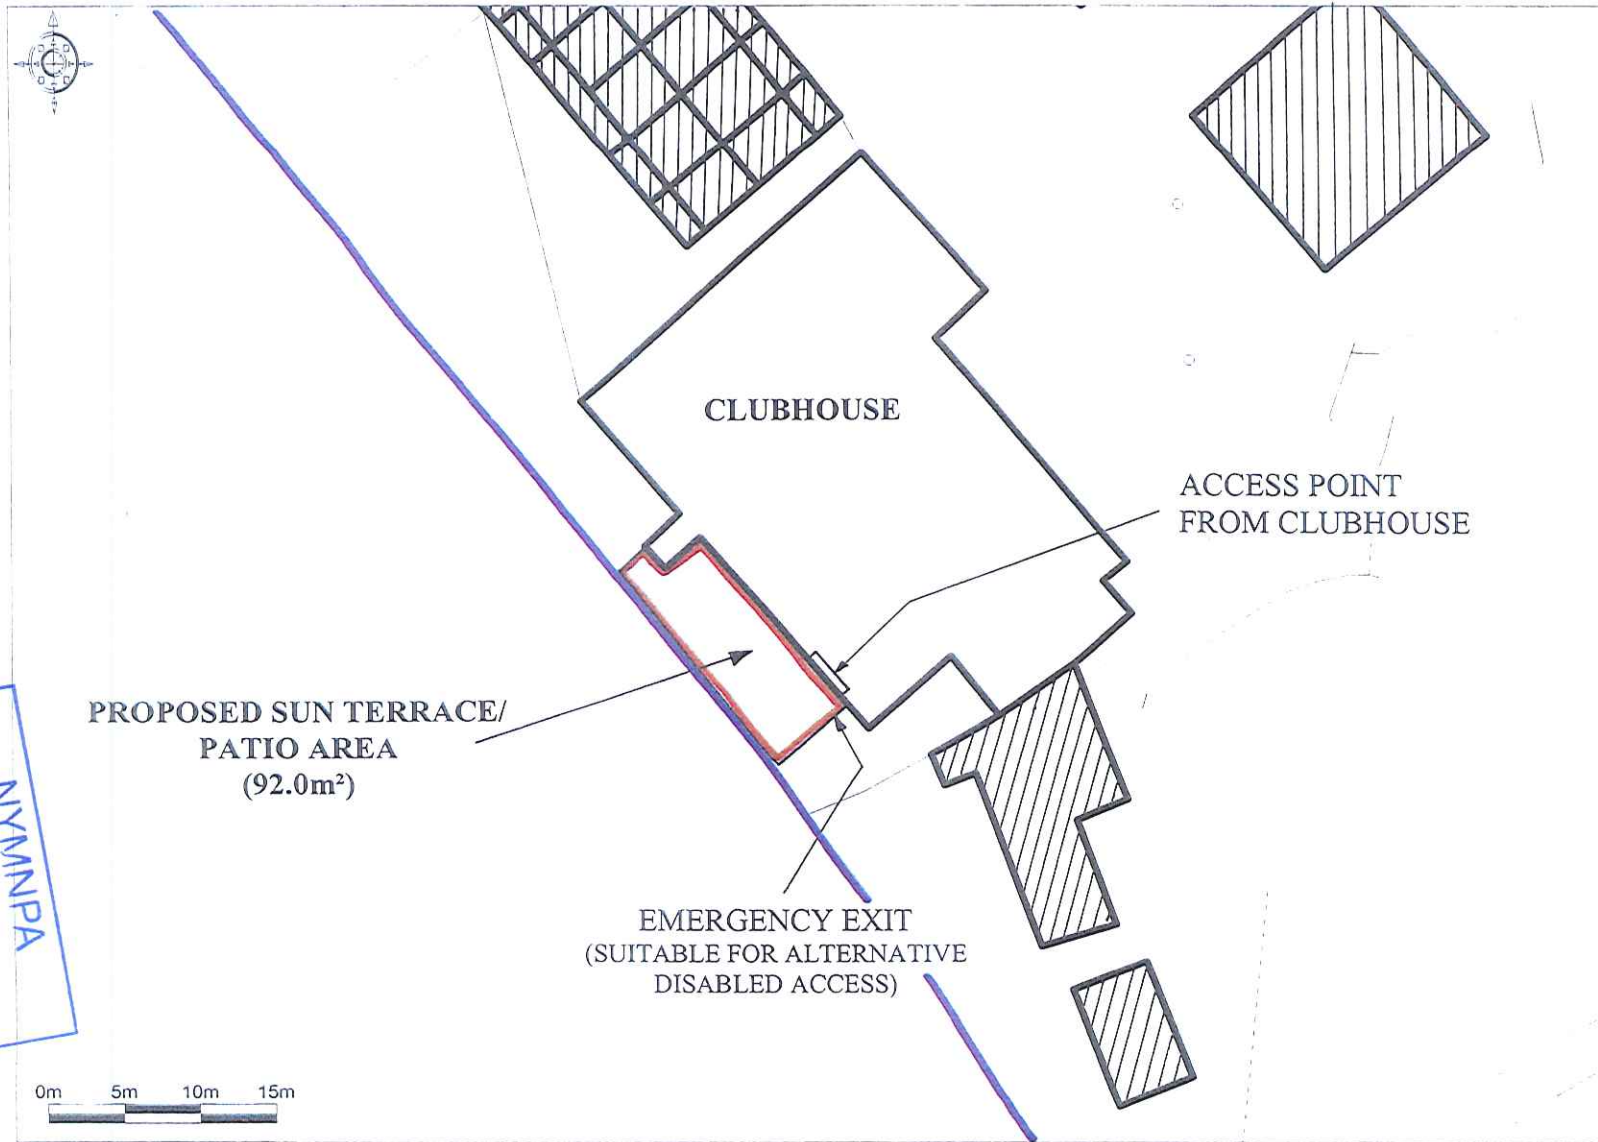

1:500 SITE PLAN

NYM/NPA
- 6 SEP 2011

WHITBY HOLIDAY PARK
SALTWICK BAY, WHITBY

NYM / 2011 / 0603 / FL