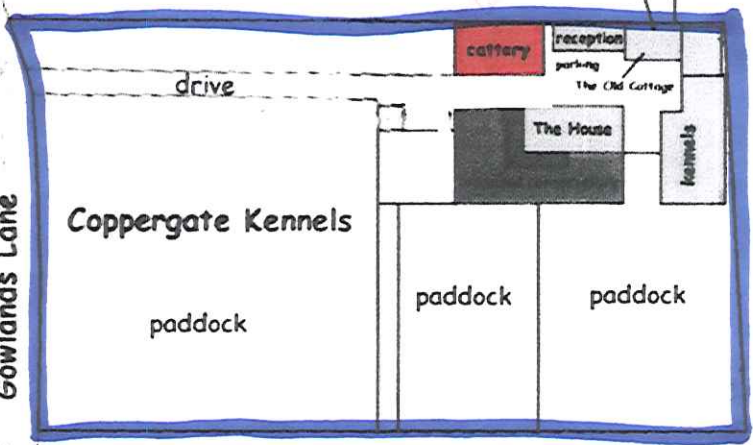

Gowlands Cottage

Rockwood Farm

173.7m

171.3m

Gowlands Lane

171.3m

20 SEP 2011
NIMANDA

SITE FOR
PANELS

Rockwood Farm

SITE LOCATION AND BLOCK PLAN Scale 1:1250

PROPOSED SITE OF PHOTOVOLTAIC PANELS ON CATTERY ROOF
AT COPPERGATE KENNELS, GOWLANDS LANE, CLOUGHTON, SCARBOROUGH

NYM / 2011 / 0609 / FL

Gowlands Lane