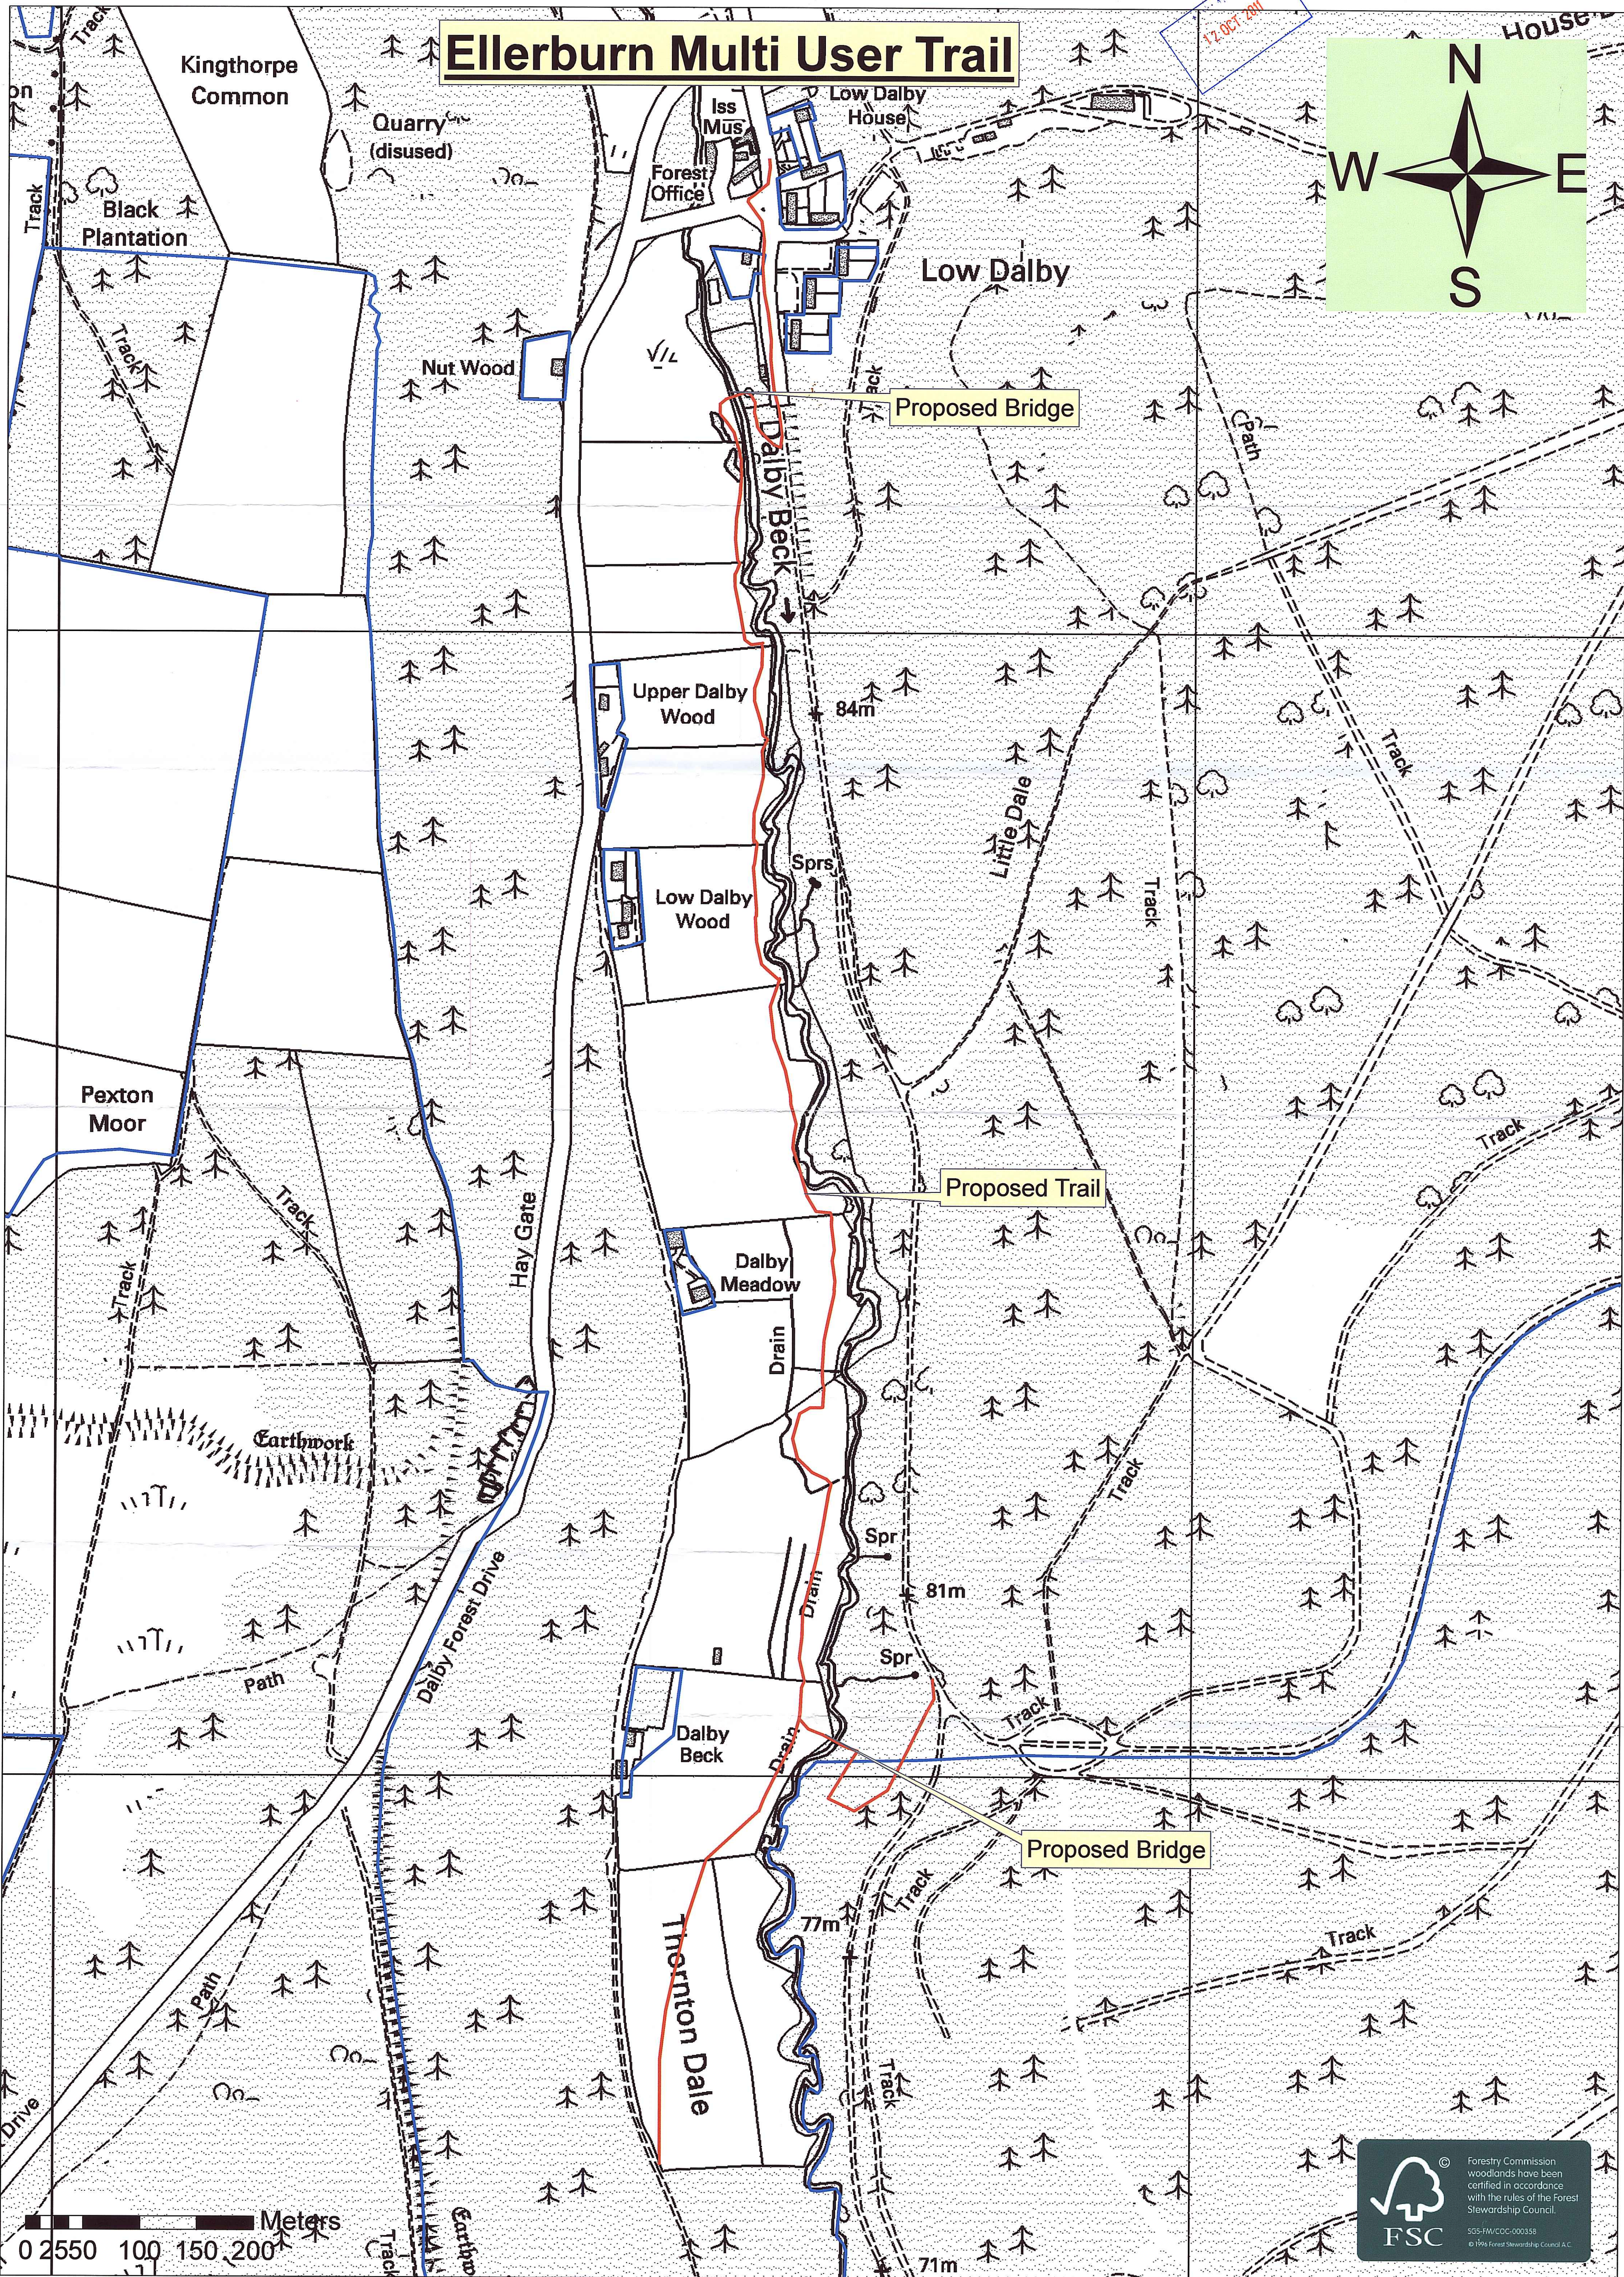

Ellerburn Multi User Trail

17 OCT 2011

Ellerburn Multi User

This map is reproduced from Ordnance Survey material with the permission of Ordnance Survey on behalf of the Controller of Her Majesty's Stationery Office. Crown copyright. Unauthorised reproduction infringes Crown copyright and may lead to prosecution or civil proceedings. Forestry Commission PGA 100025498 - 2009