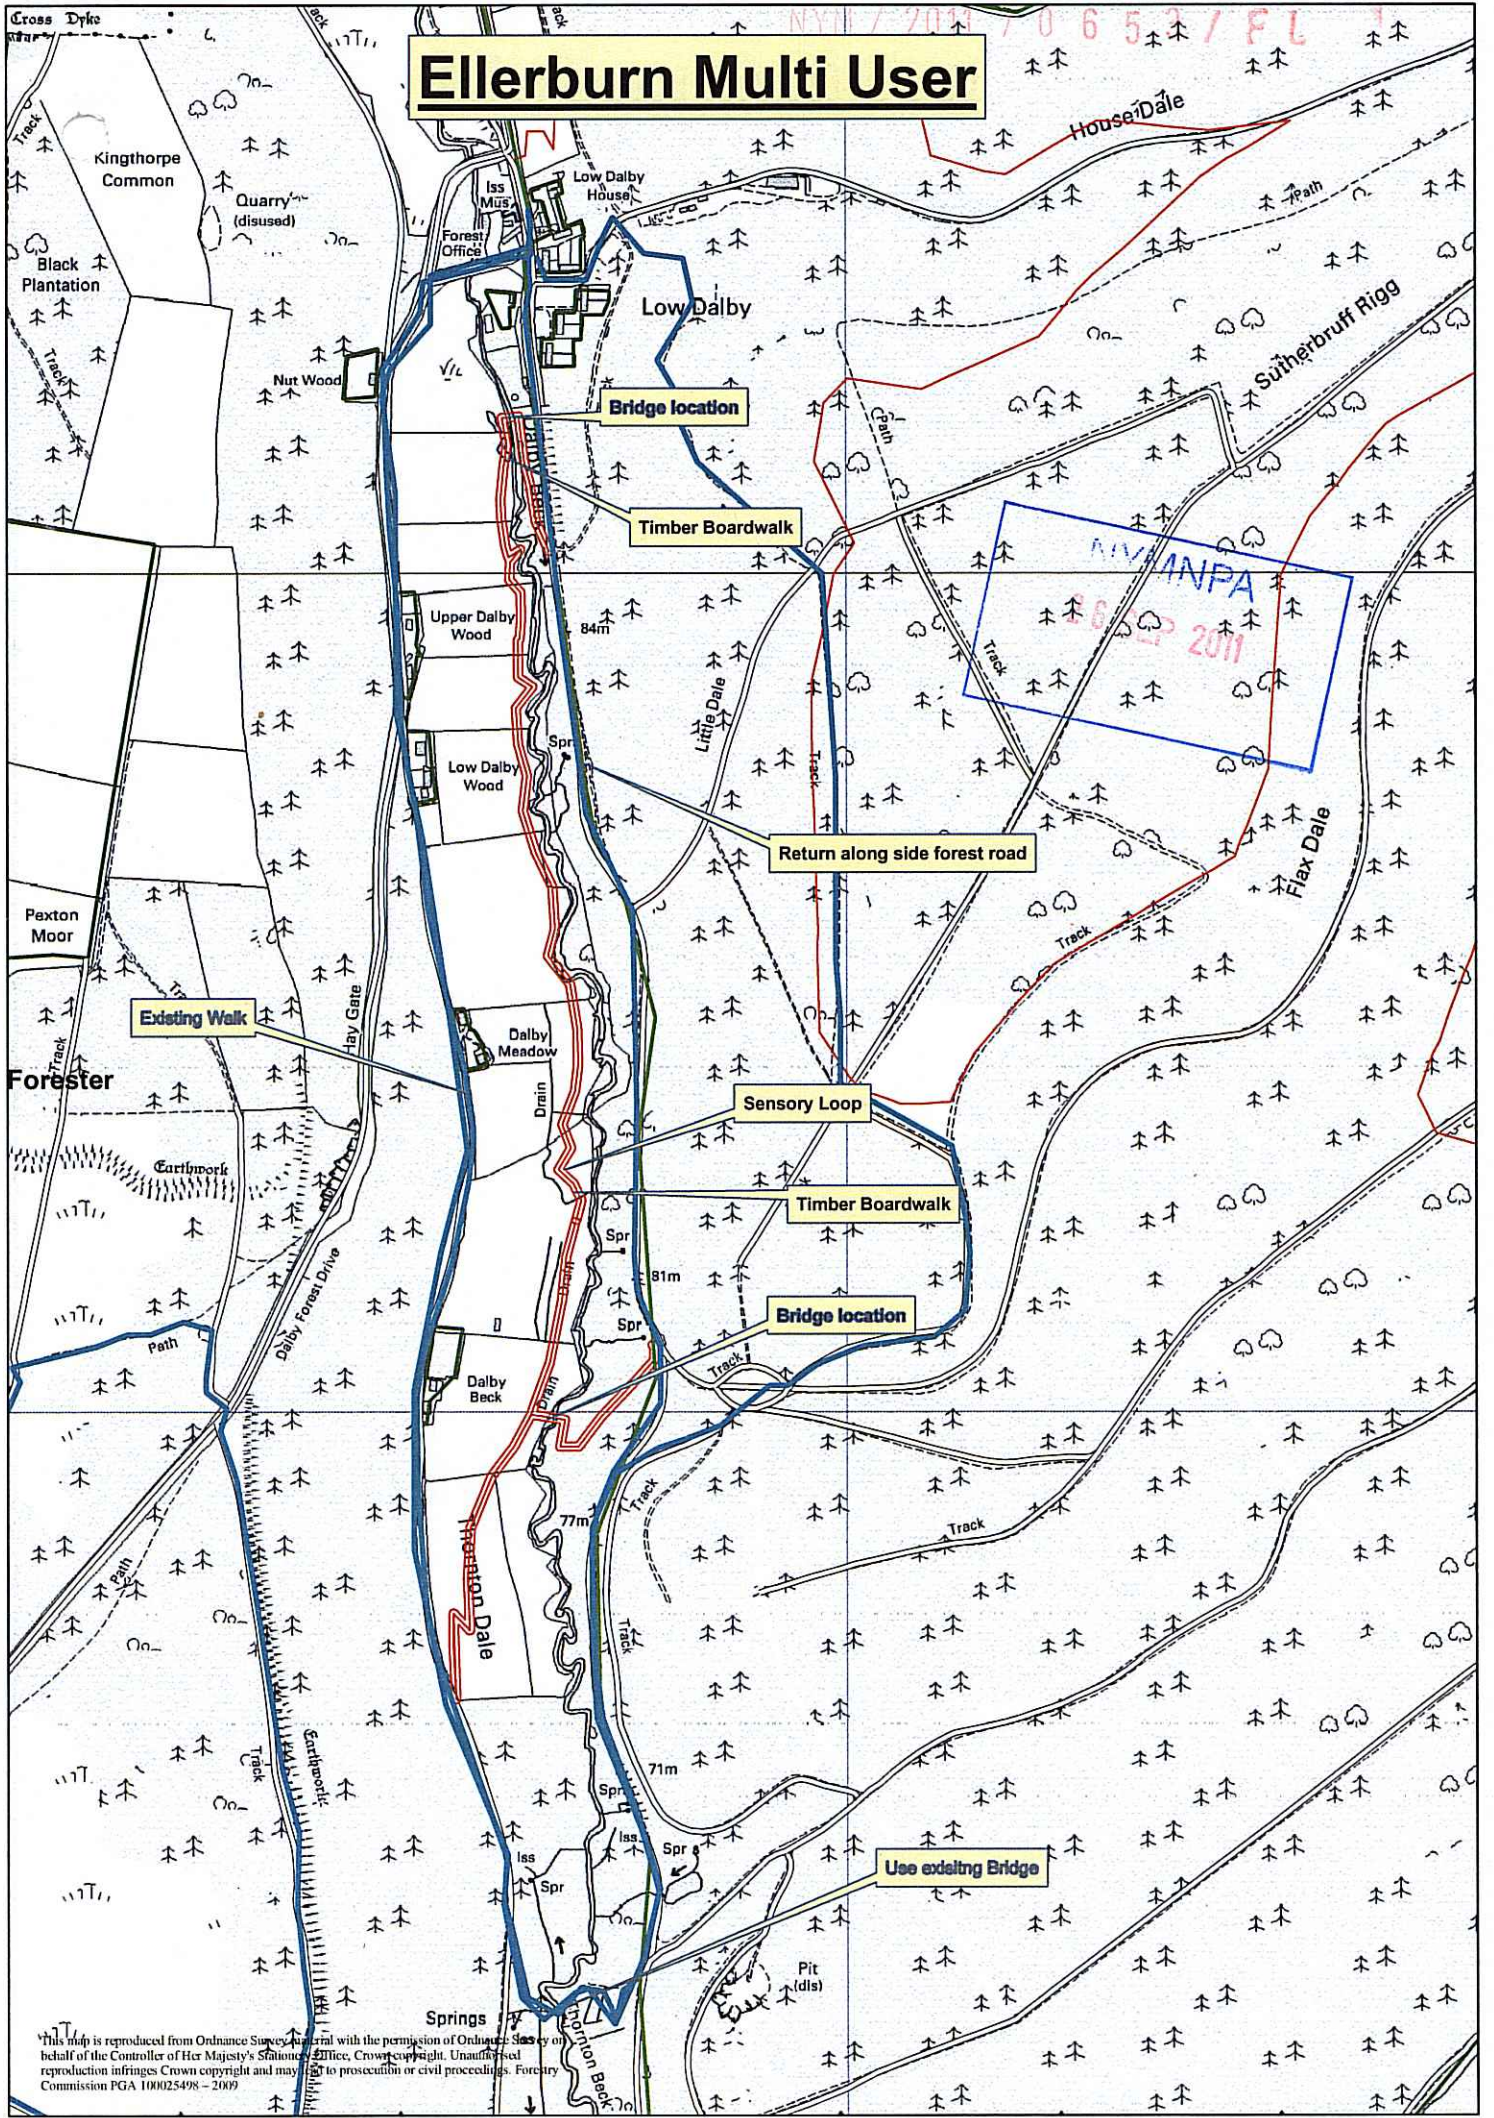

Ellerburn Multi User