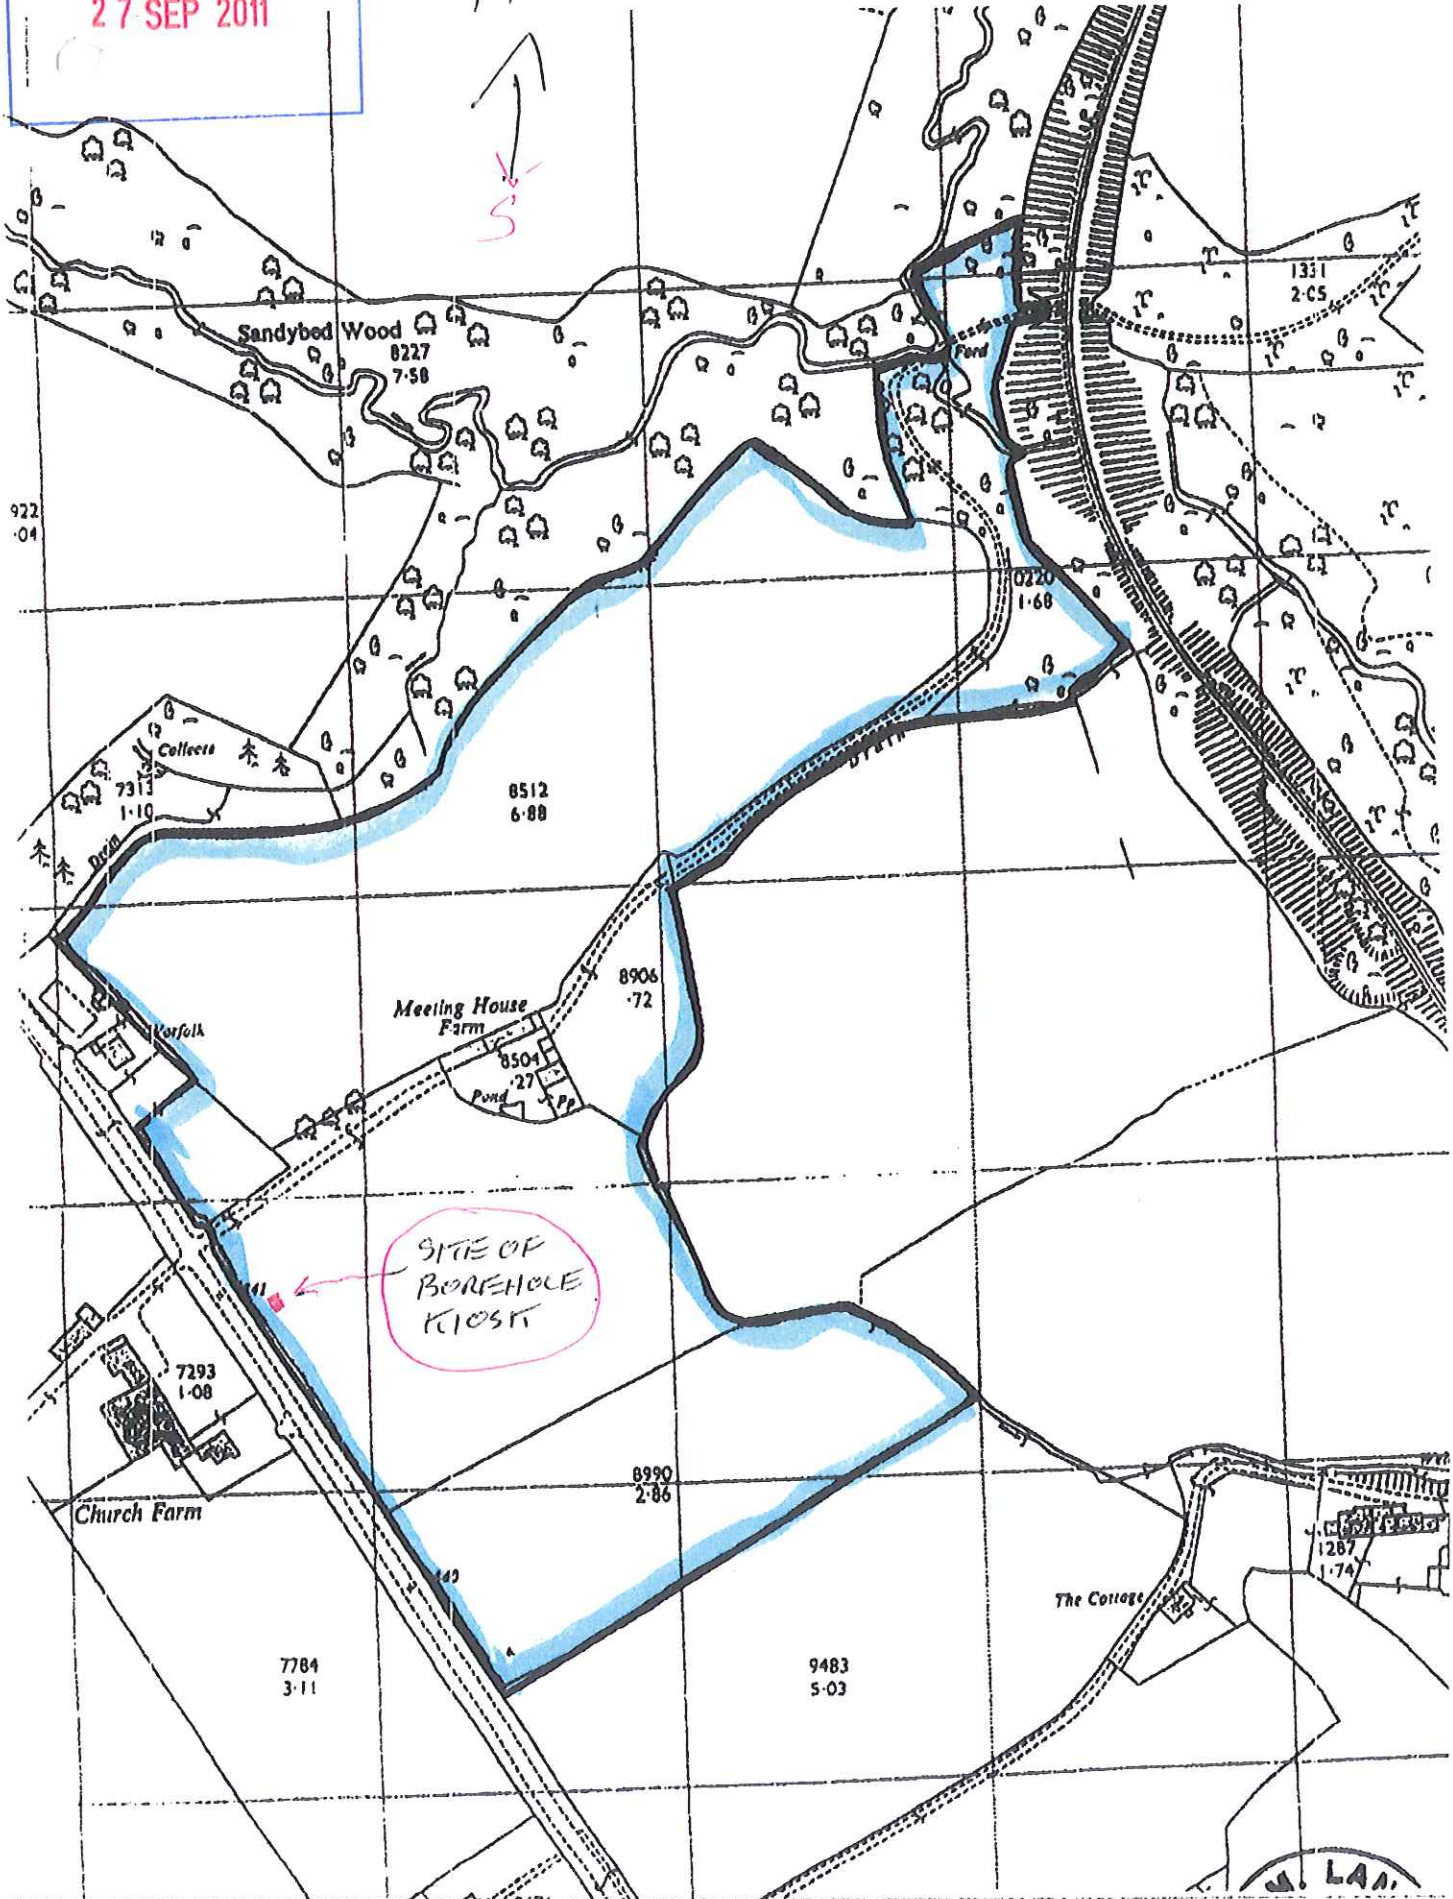

NYMNP

27 SEP 2011

NYM / 2011 / 0656 / FL

MEETING HOUSE FARM
STAINMONDALE
1013 OEL

Location Plan

SCALE 1 - 2500