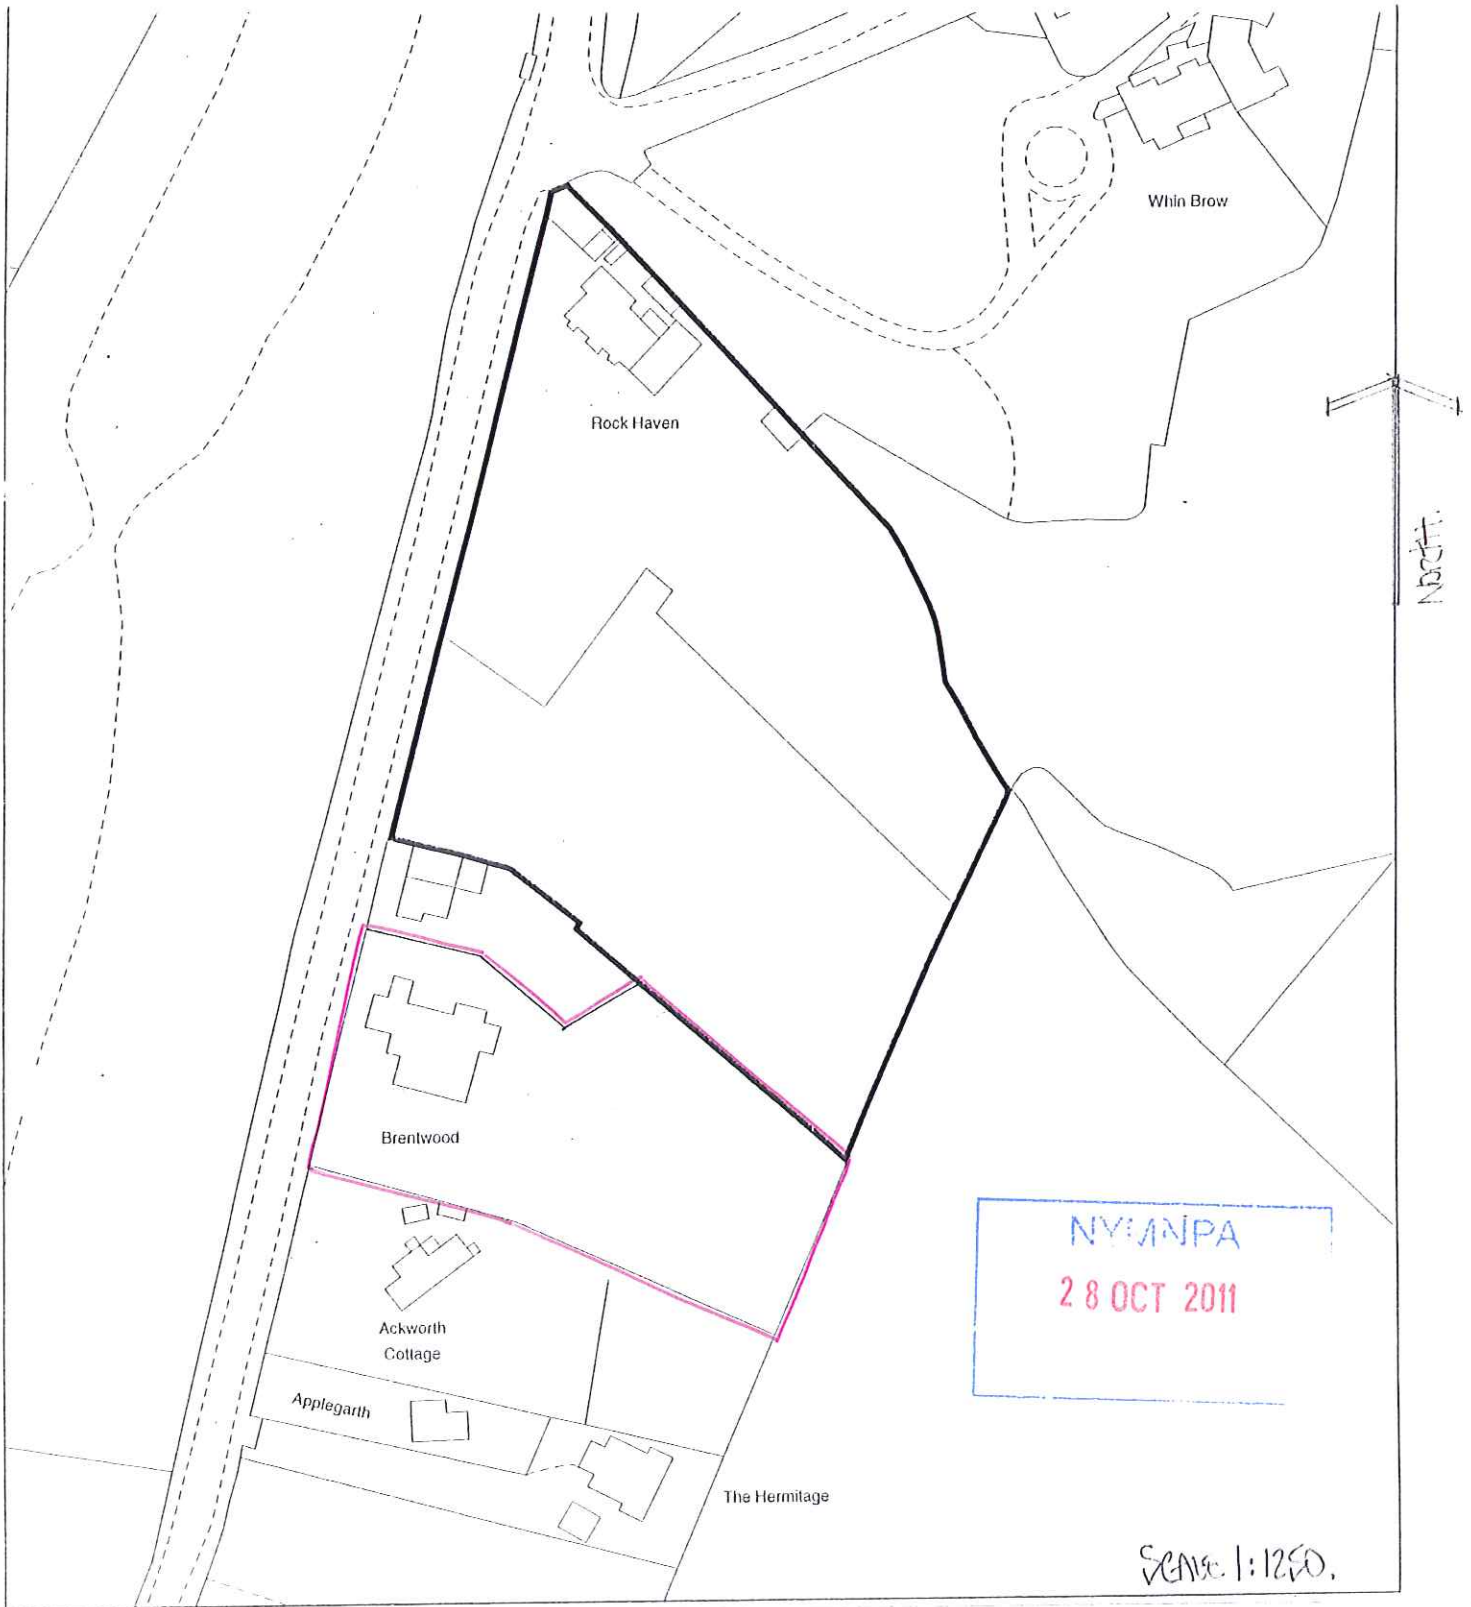

NYM / 2011 / 0 7 2 9 / F L

NYM / 2011 / 0729 / FL

Brentwood

NYM NPA
28 OCT 2011

Ackworth
Cottage

Appledram

Site plan
Scale 1:500