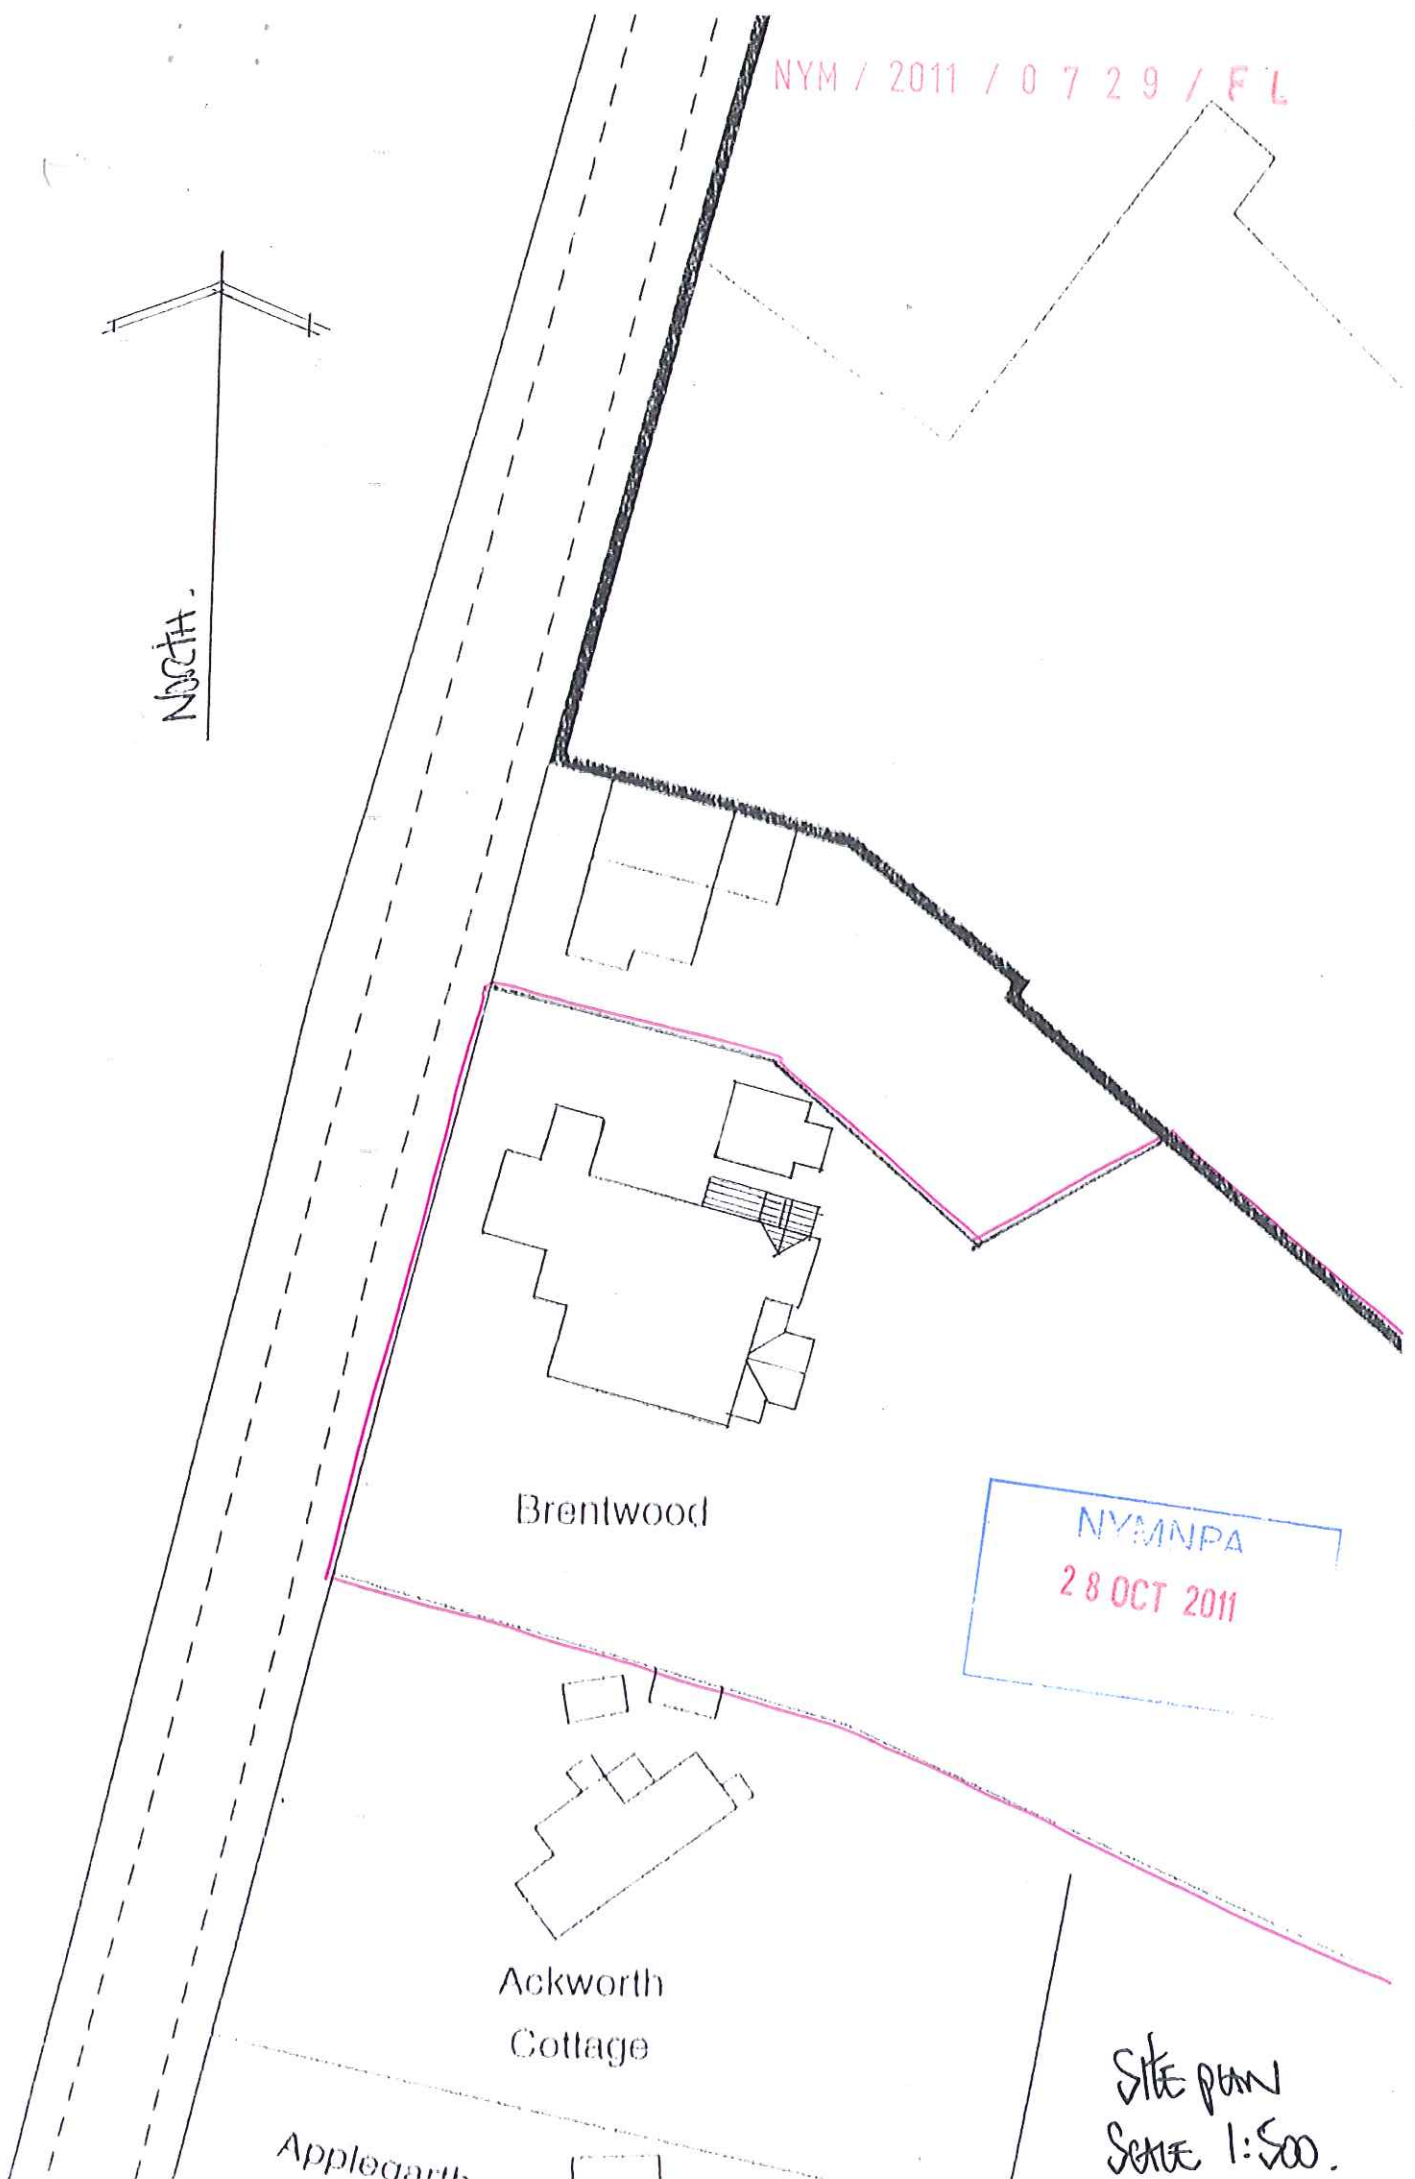

NYM / 2011 / 0 7 2 9 / F L

NYM / 2011 / 0729 / FL

Brentwood

NYM NPA
28 OCT 2011

Ackworth
Cottage

Appledram

Site plan
Scale 1:500