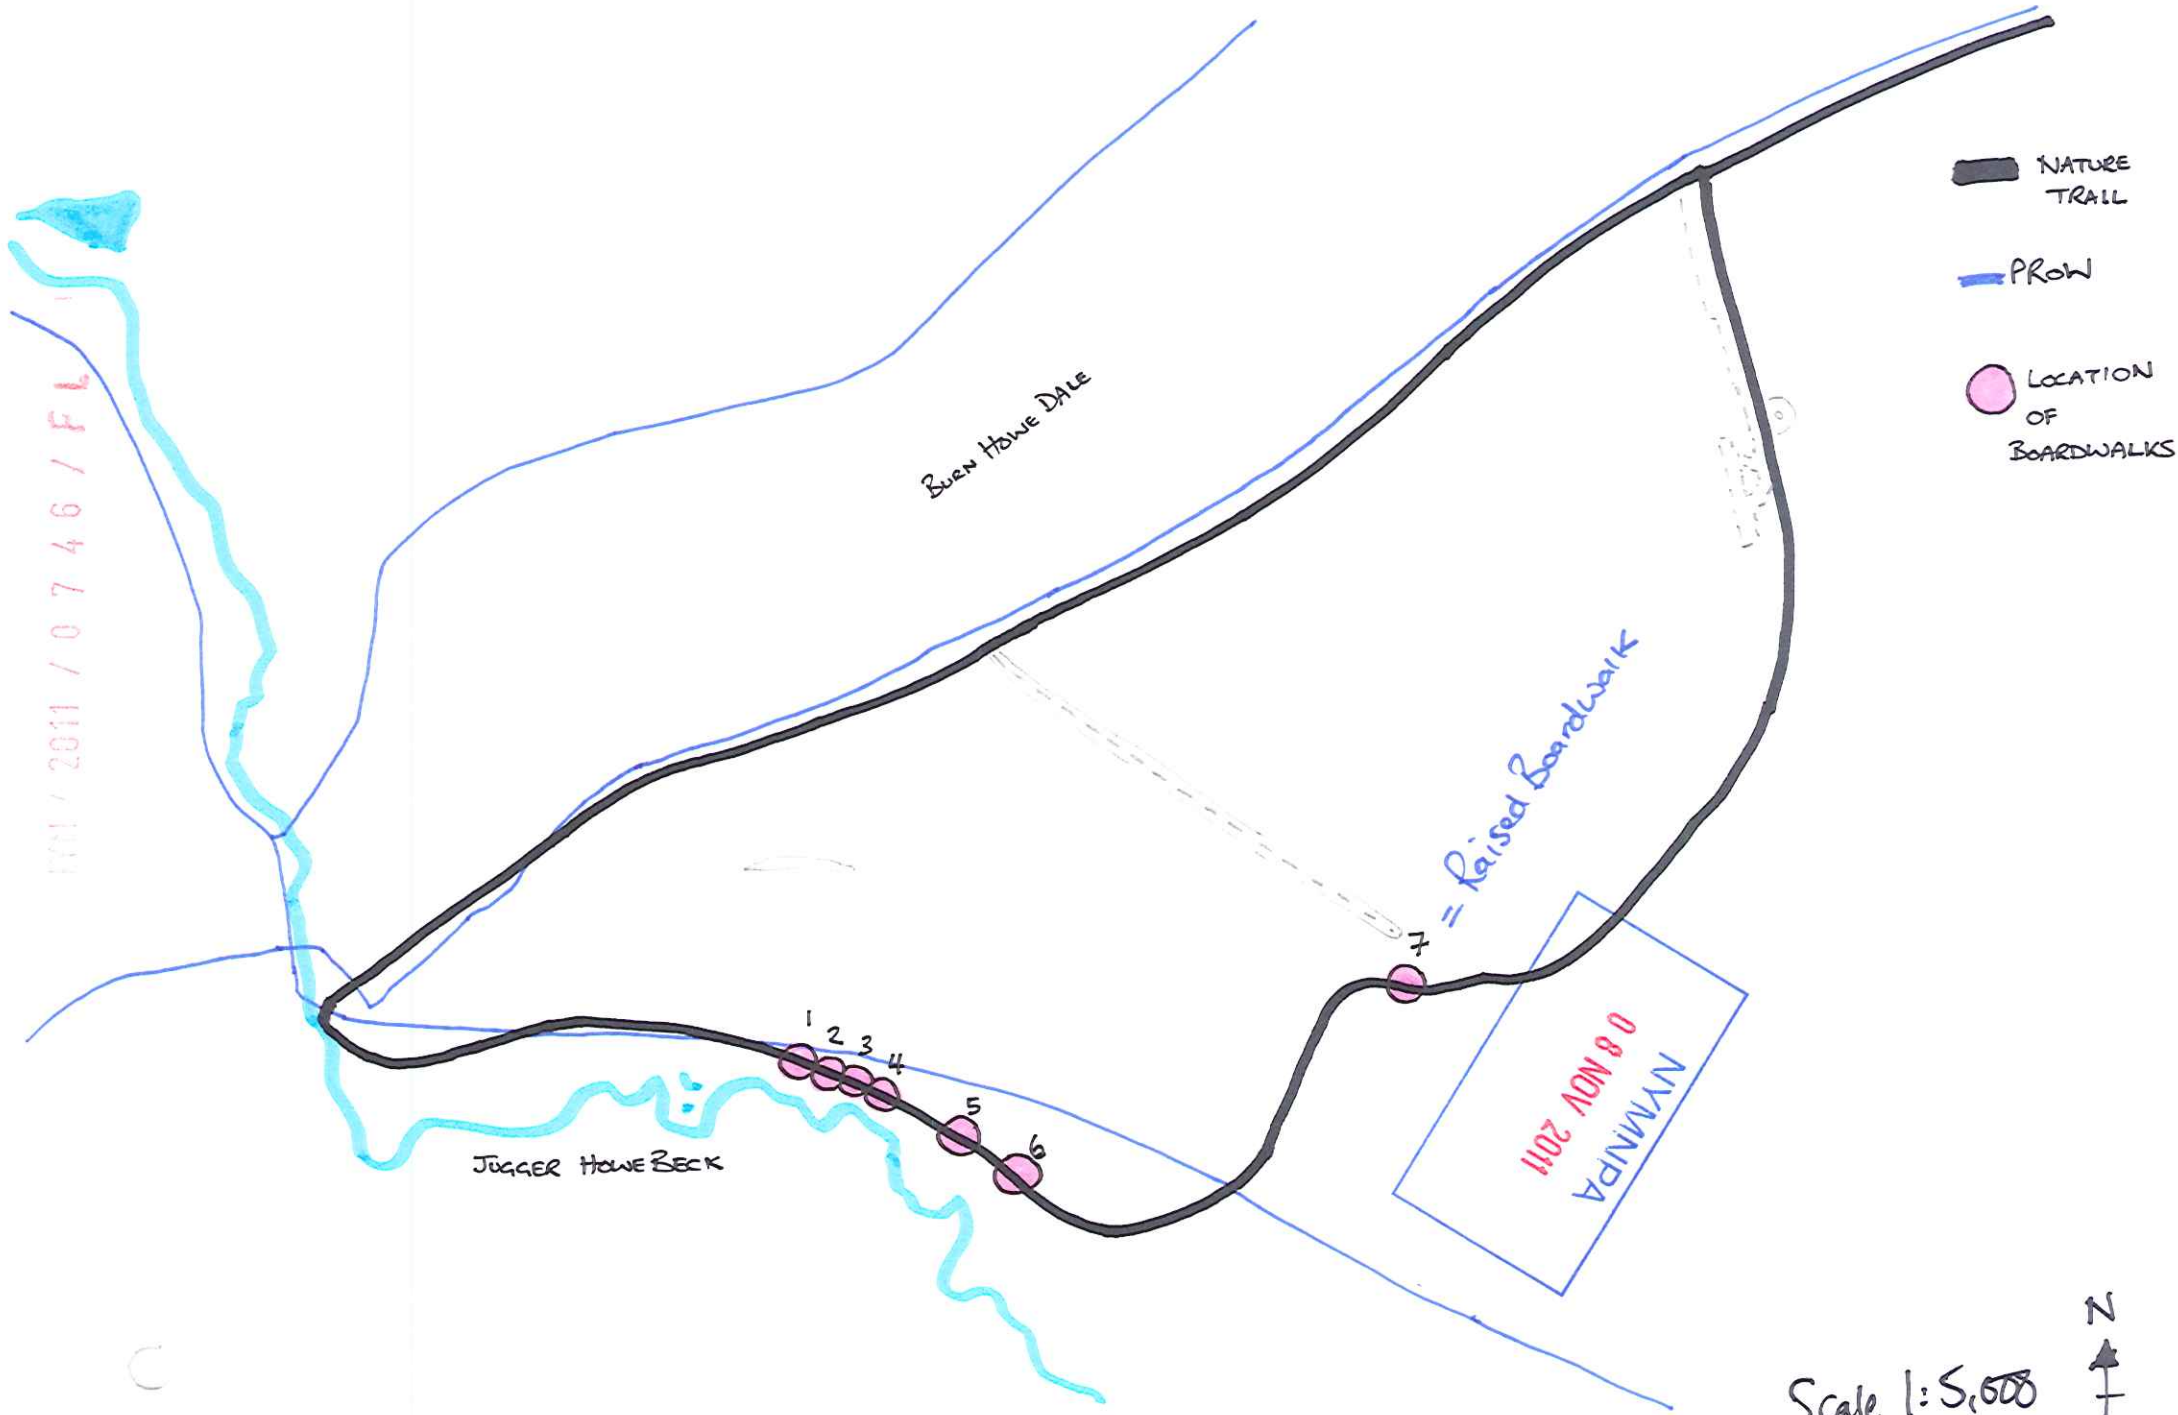

NYM NPA
 08 NOV 2011 Proposed Juggers Howe
 Nature Trail

Scale: 1:20,000

NYMMPA / 2011 / 0746 / FL

NATURE TRAIL

PROW

LOCATION OF BOARDWALKS

= Raised Boardwalk

NYMMPA
08 NOV 2011

Scale 1:5,000