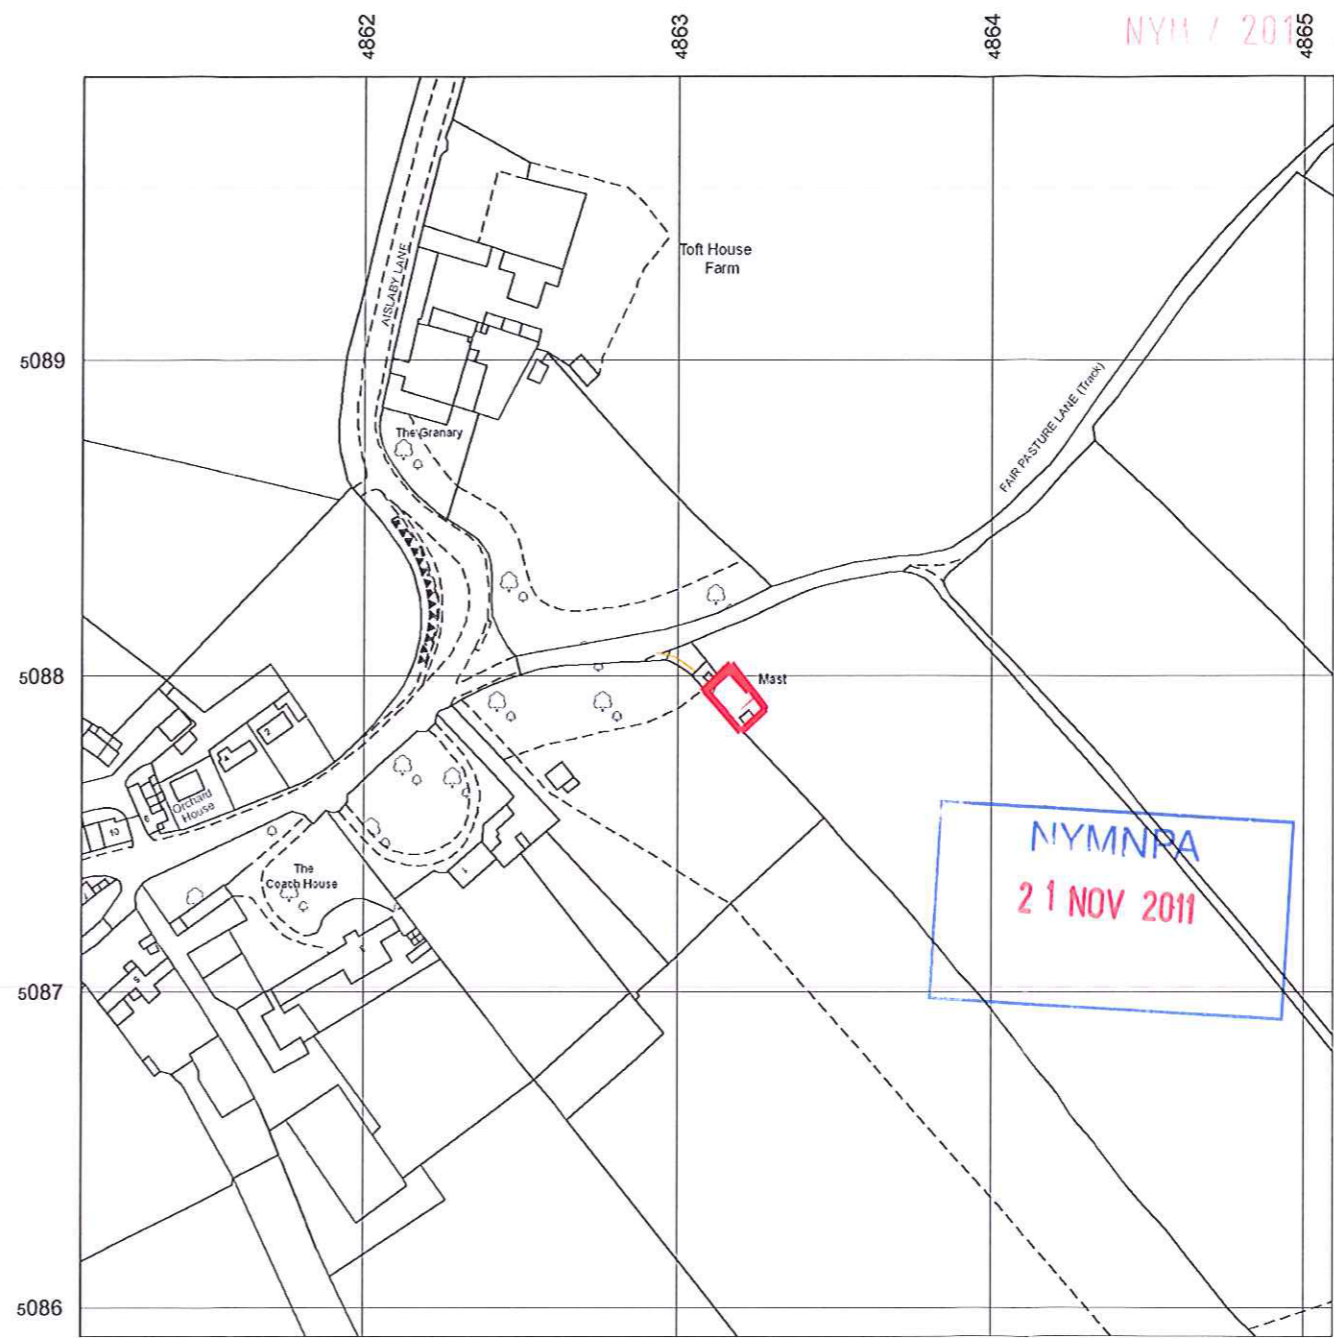

NYM / 2011 / 1782 / NM

Reproduced from the 2011 map no.94 Ordnance Survey 1:50000 Map with the permission of the Controller of Her Majesty's Stationery Office © Crown copyright Arqiva Limited licence no. 100044560

Reproduced from the 2011 Ordnance Survey 1:2500 Digital Data Map with the permission of the Controller of Her Majesty's Stationery Office © Crown copyright Arqiva Limited licence no. 100044560

LEGEND

LEASED AREA

Arqiva Limited
Crawley Court
Winchester
Hampshire
SO21 2QA

SITE AREA & LOCATION MAPS

Scale.	AS SHOWN		
Site no.	140032		
site name	AISLABY		
ARQIVA SITE			
Nr TOFT HOUSE FARM			
NORTH YORKSHIRE			
YO21 1SF			
Eastings and Northings			
486310 508790			
NGR: NZ 86310 08790			
Date:	15.06.11 Drn: LJ		
TP/dir	client_type	No_issue	App
P	16457_00_004_01		AA