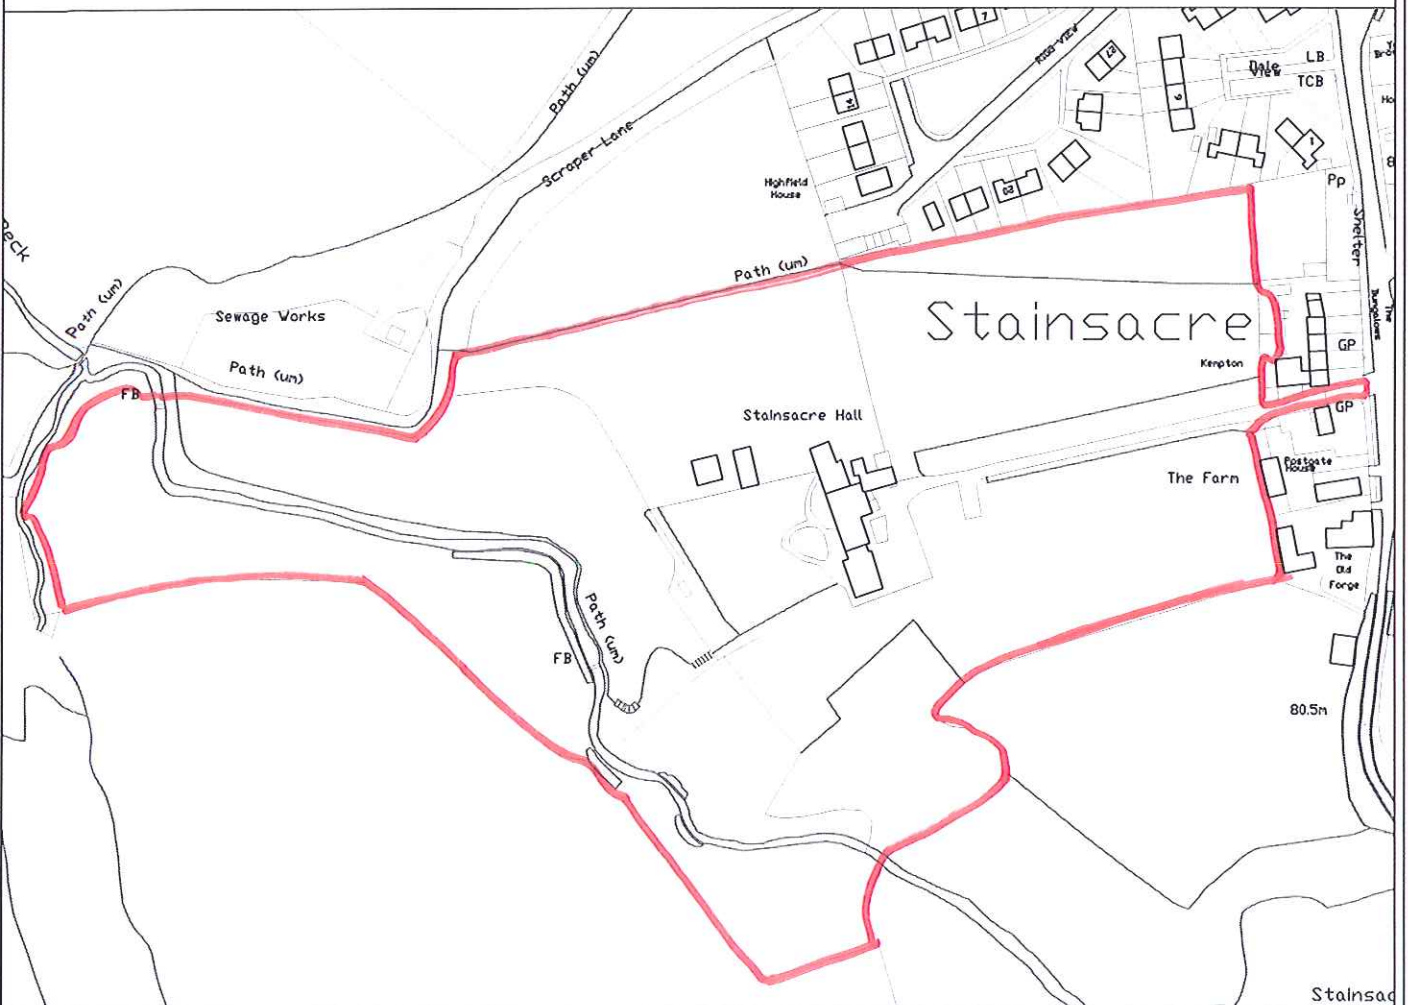

Stainsacre Hall

Stainsacre, Whitby
NORTH YORKSHIRE, YO22 4NT

SCALE 1:2500

NYM / 2012 / 11707 / CU ;

vey, (c) Crom Copyright 2012. All rights reserved. Licence number 100023449

NYM/NPA
15 OCT 2012