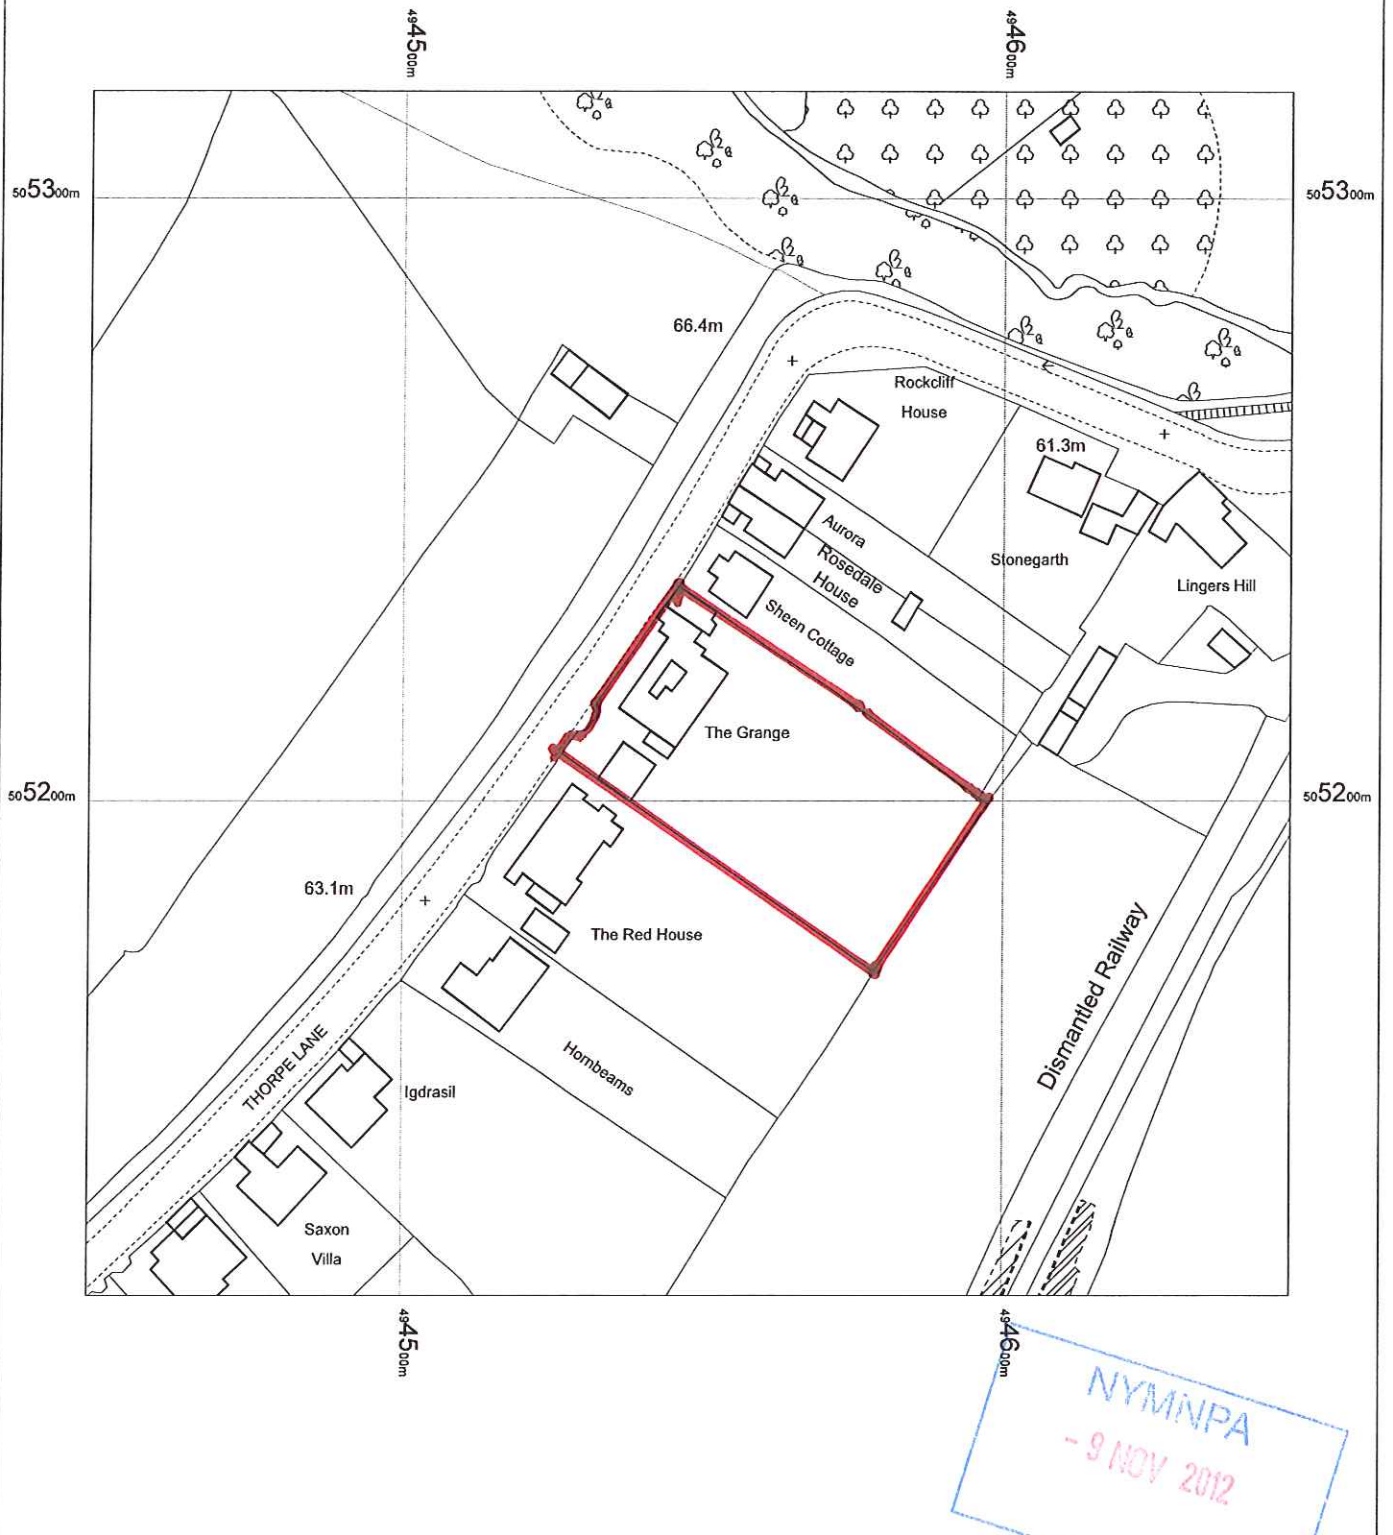

NYM / 2012 / 0754 / PL-1

NYMINPA
- 9 NOV 2012

SCALE 1:1250

NYM / 2012 / 0754 / FL

61.5

Rockcliff House

Stonegait

Aurora

Rosedale House

Sheen Cottage

The Grange

BLOCK PLAN
SCALE 1:500

The Red House

NYM/12/0754
- 9 NOV 2012

m