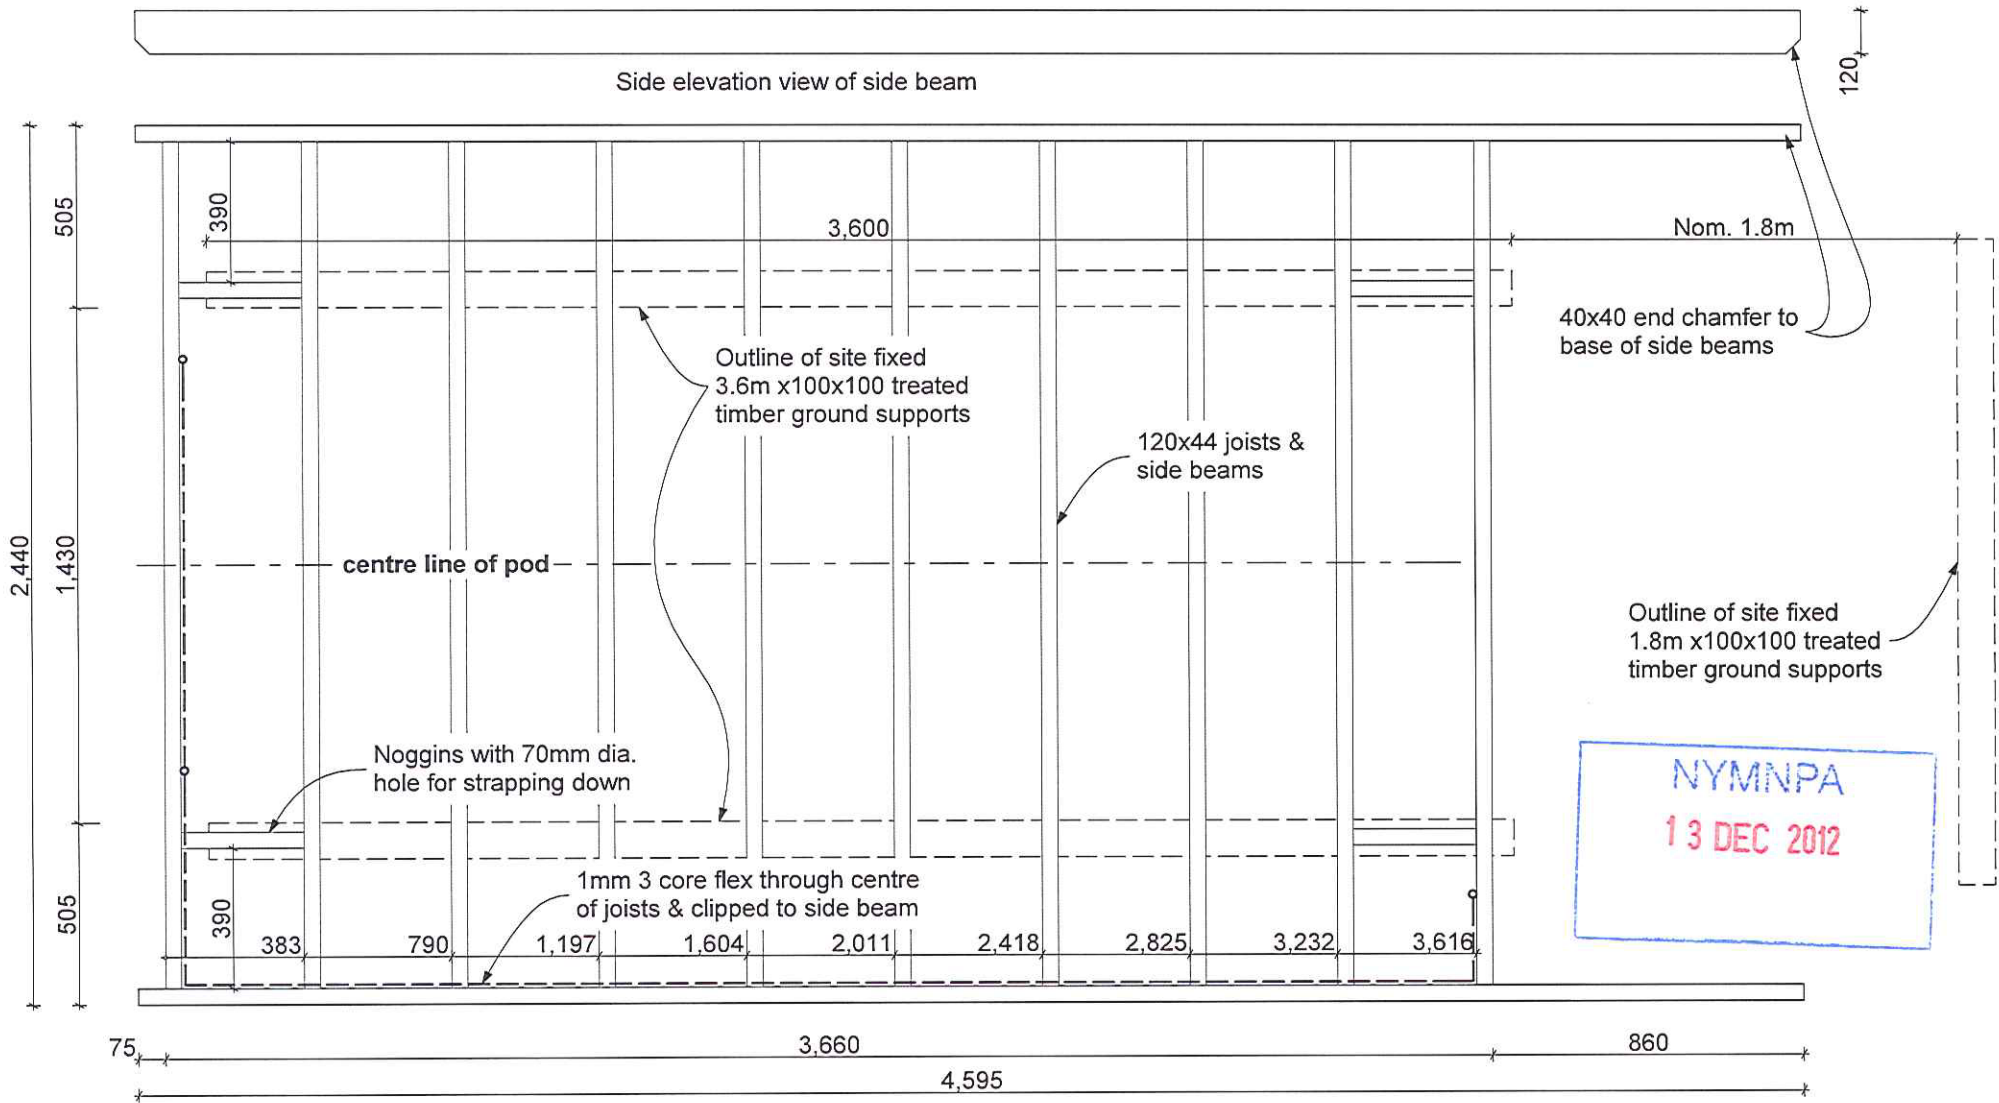

NYM / 2012 / 0837 / PL-1

Eaves Layout

Status: Approved for manufacture Issued: 18/10/2010

Newfoundland Lodges Ltd.		
LA11 6LJ UK		
Sheet Size	Model No.	Sheet No. & Rev.
A4	POD2	A.01.4

Scale: 1:20

NYMNP
13 DEC 2012

NYM / 2012 / 0837 / PL-1

	Joist Layout	Scale: 1:20	Newfoundland Lodges Ltd.	
	Status: Approved for manufacture	Issued: 18/10/2010	LA11 6LJ UK Sheet Size: A4	Model No.: POD2

NYM / 2012 / 0837 / P2

Deck Layout

Scale: 1:20

Status: Approved for manufacture Issued: 18/10/2010

Newfoundland Lodges Ltd.		
LA11 6LJ UK		
Sheet Size	Model No.	Sheet No. & Rev.
A4	POD2	A.01.3

NYM / 2012 / 0837 / FL

NYMNP
13 DEC 2012

	Roof Layout	Scale: 1:20	Newfoundland Lodges Ltd.	
	Status: Approved for manufacture	Issued: 18/10/2010	LA11 6LJ UK	Sheet Size A4
			Sheet No. & Rev. A.01.5	