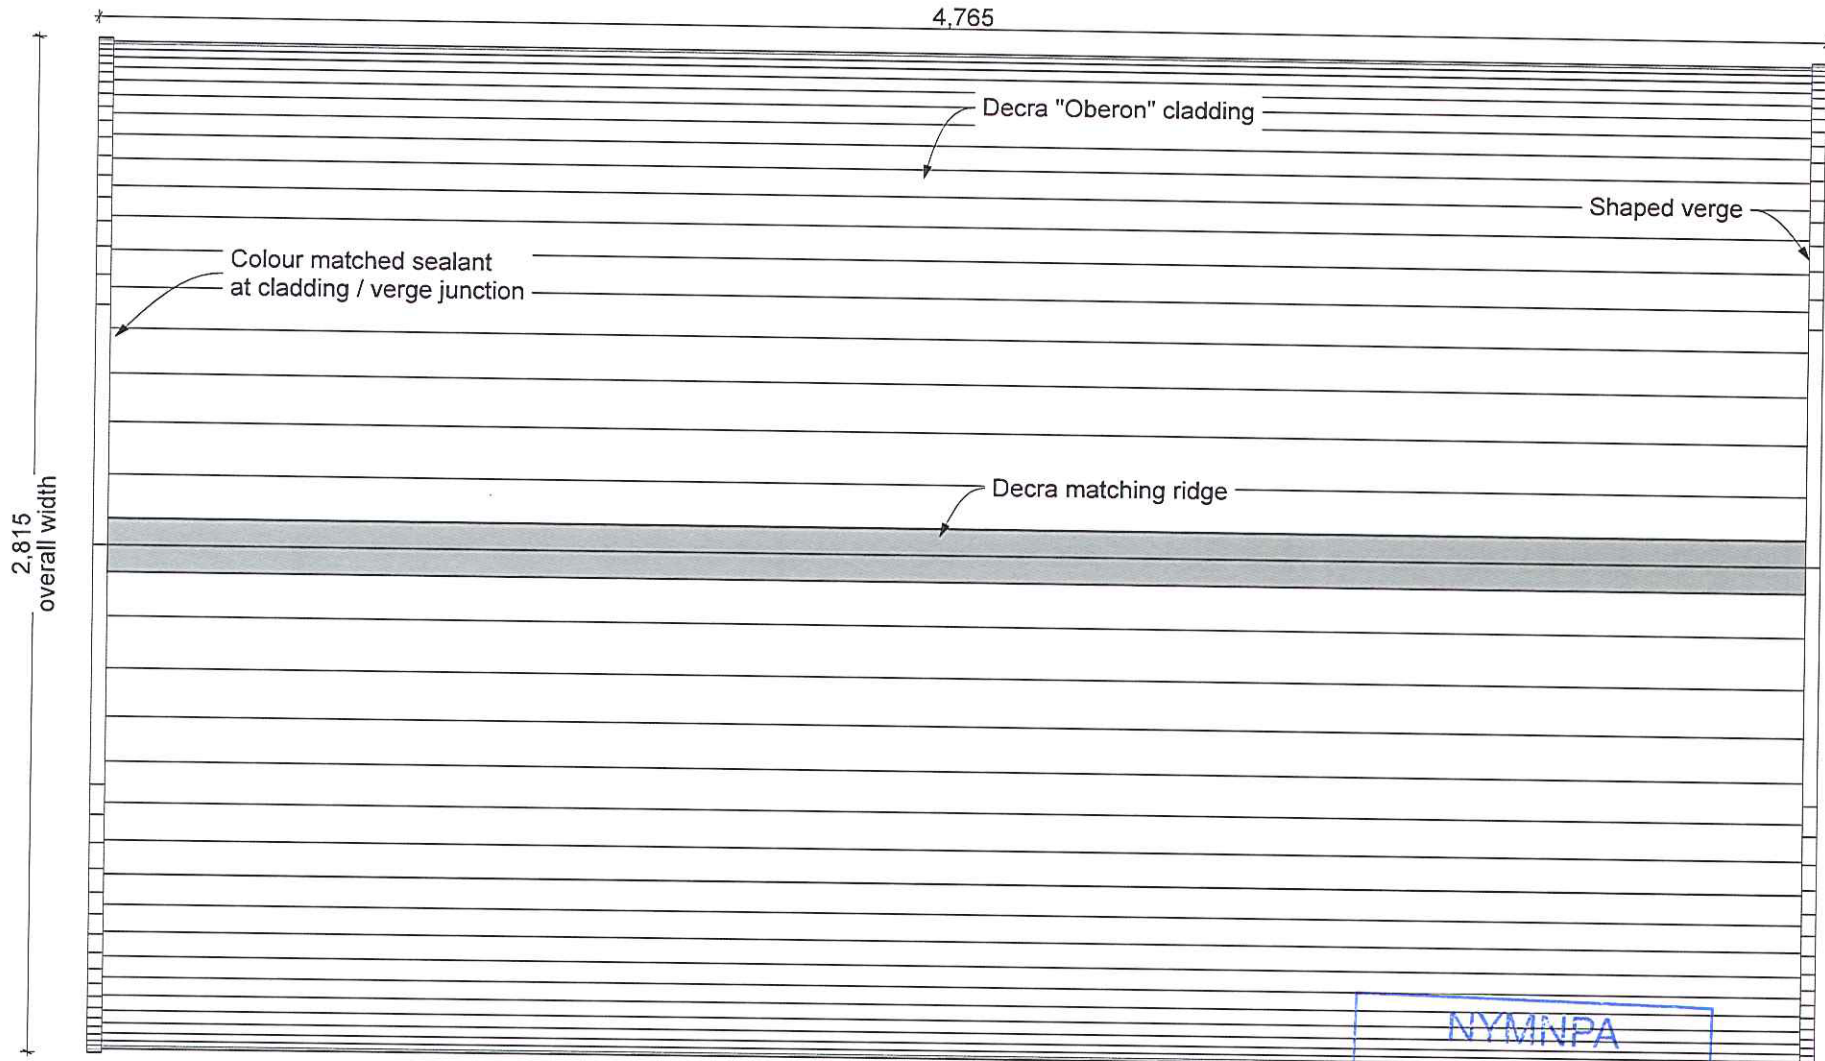

NYM / 2012 / 0837 / PL-1

	Joist Layout	Scale: 1:20	Newfoundland Lodges Ltd.	
	Status: Approved for manufacture	Issued: 18/10/2010	LA11 6LJ UK Sheet Size: A4	Model No.: POD2

NYM / 2012 / 0837 / P2

Deck Layout

Scale: 1:20

Status: Approved for manufacture Issued: 18/10/2010

Newfoundland Lodges Ltd.		
LA11 6LJ UK		
Sheet Size	Model No.	Sheet No. & Rev.
A4	POD2	A.01.3

NYM / 2012 / 0837 / FL

NYMNP
13 DEC 2012

	Roof Layout	Scale: 1:20	Newfoundland Lodges Ltd.	
	Status: Approved for manufacture	Issued: 18/10/2010	LA11 6LJ UK	Sheet Size A4
			Sheet No. & Rev. A.01.5	