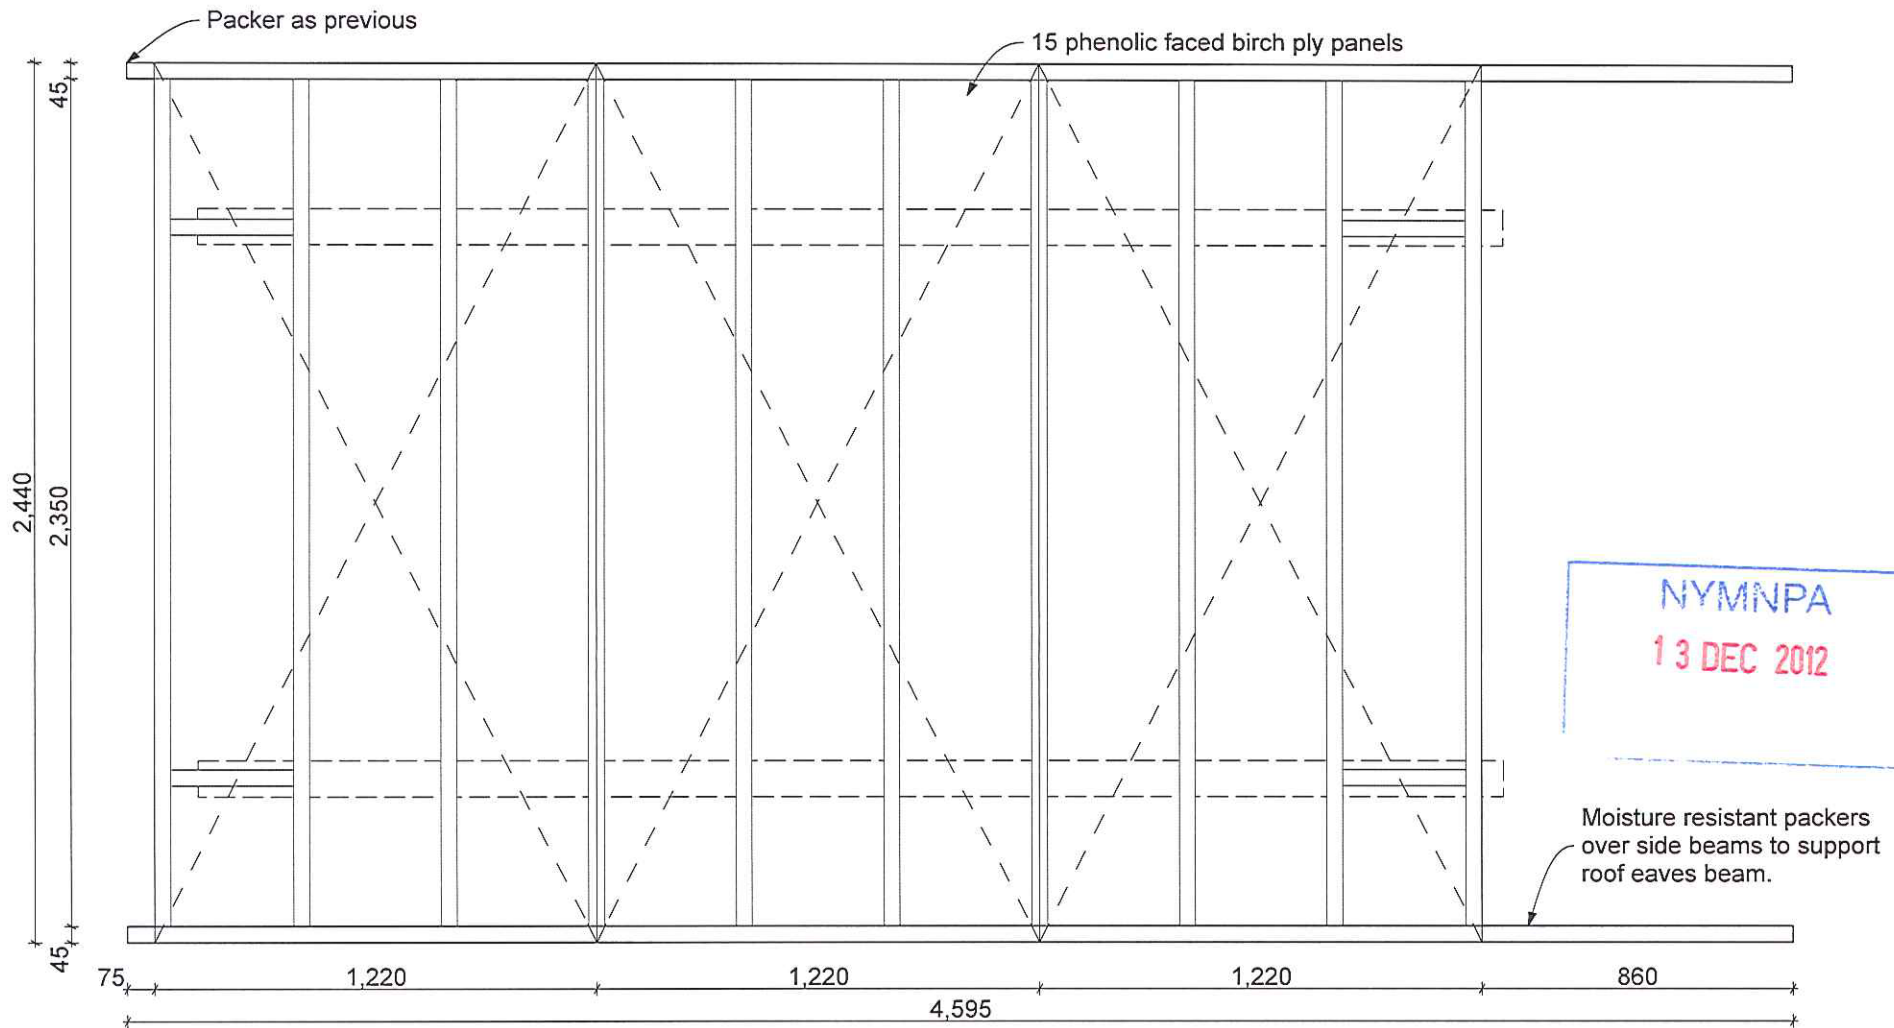

NYM / 2012 / 0837 / PL-1

Eaves Layout

Status: Approved for manufacture Issued: 18/10/2010

Newfoundland Lodges Ltd.		
LA11 6LJ UK		
Sheet Size	Model No.	Sheet No. & Rev.
A4	POD2	A.01.4

Scale: 1:20

NYMNP
13 DEC 2012

NYM / 2012 / 0837 / PL-1

	Joist Layout	Scale: 1:20	Newfoundland Lodges Ltd.	
	Status: Approved for manufacture	Issued: 18/10/2010	LA11 6LJ UK Sheet Size: A4	Model No.: POD2

NYM / 2012 / 0837 / P2

Deck Layout

Scale: 1:20

Status: Approved for manufacture Issued: 18/10/2010

Newfoundland Lodges Ltd.		
LA11 6LJ UK		
Sheet Size	Model No.	Sheet No. & Rev.
A4	POD2	A.01.3

NYM / 2012 / 0837 / FL

NYMNP
13 DEC 2012

	Roof Layout	Scale: 1:20	Newfoundland Lodges Ltd.	
	Status: Approved for manufacture	Issued: 18/10/2010	LA11 6LJ UK	Sheet Size A4
			Sheet No. & Rev. A.01.5	