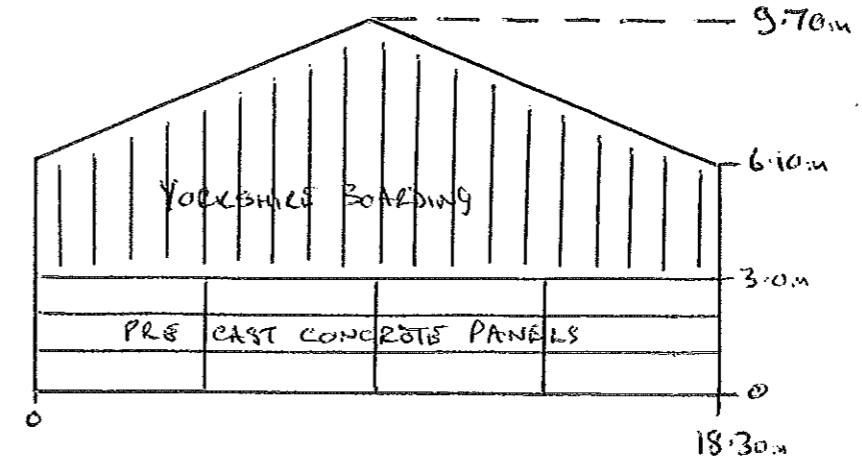

PLAN VIEW

EAST/WEST ELEVATION

SOUTH ELEVATION

NORTH ELEVATION

NYMNPA
30 MAY 2012

PROPOSED COVERED STORAGE BUILDING @ BONA FARMS

SCALE: 1:200
CUDALLS (2012)