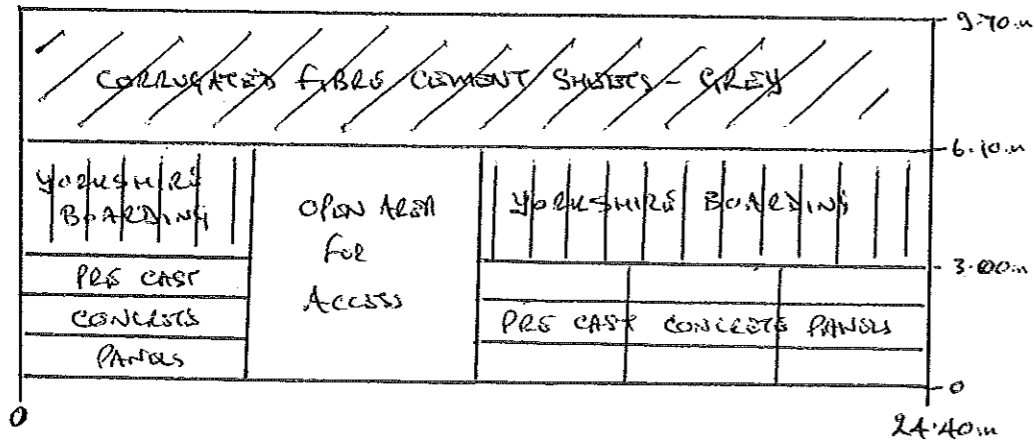

PLAN VIEW

EAST/WEST ELEVATION

SOUTH ELEVATION

NORTH ELEVATION

NYMNPA
30 MAY 2012

PROPOSED COVERED STORAGE BUILDING @ BONA FARMS

SCALE: 1:200
CUDALLS (2012)