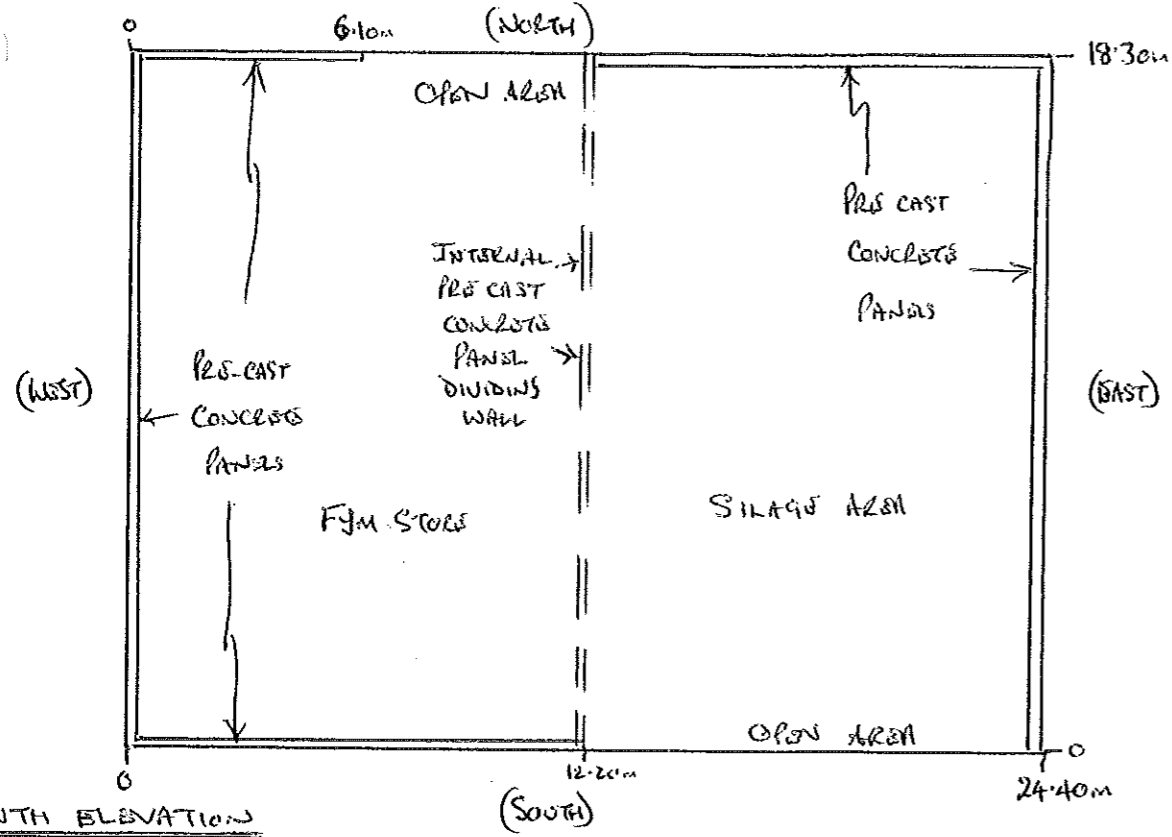

PLAN VIEW

EAST/WEST ELEVATION

SOUTH ELEVATION

NORTH ELEVATION

NYMNPA
30 MAY 2012

PROPOSED COVERED STORAGE BUILDING @ BONA FARMS

SCALE: 1:200
CUDALLS (2012)