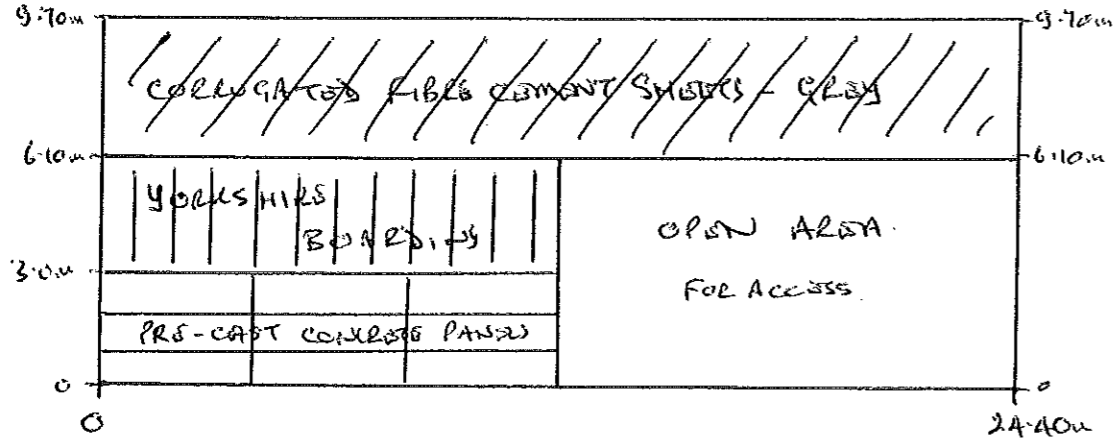

PLAN VIEW

EAST/WEST ELEVATION

SOUTH ELEVATION

NORTH ELEVATION

NYMNPA
30 MAY 2012

PROPOSED COVERED STORAGE BUILDING @ BONA FARMS

SCALE: 1:200
CUDALLS (2012)