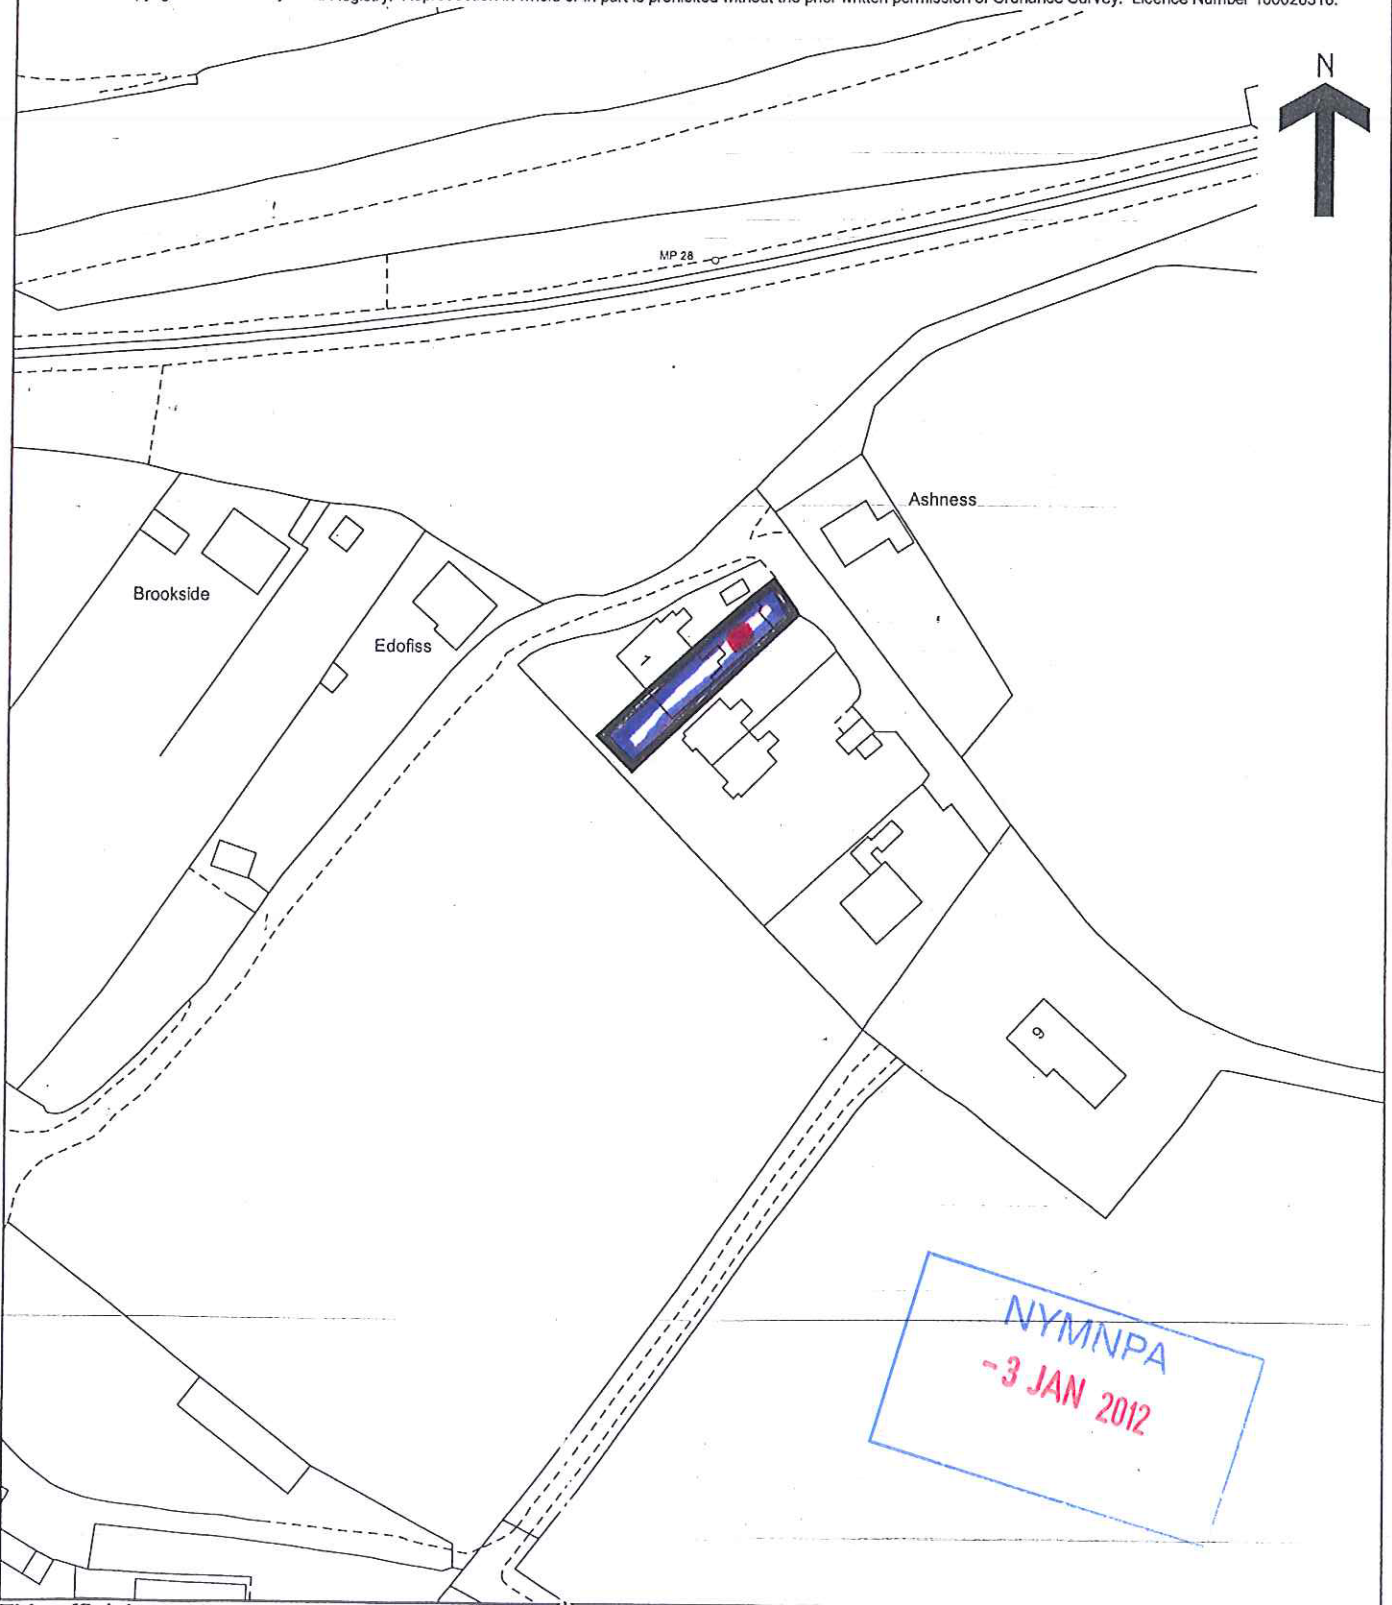

Land Registry
Official copy of
title plan

Title number **NYK369691**
Ordnance Survey map reference **NZ8708SW**
Scale **1:1250** enlarged from 1:2500
Administrative area **North Yorkshire: Scarborough**

© Crown Copyright. Produced by Land Registry. Reproduction in whole or in part is prohibited without the prior written permission of Ordnance Survey. Licence Number 100026316.

This official copy issued on 23 June 2009 shows the state of this title plan on 23 June 2009 at 12:08:55. It is admissible in evidence to the same extent as the original (s.67 Land Registration Act 2002).

This title plan shows the general position, not the exact line, of the boundaries. It may be subject to distortions in scale. Measurements scaled from this plan may not match measurements between the same points on the ground. See Land Registry Public Guide 19 - Title Plans and Boundaries.