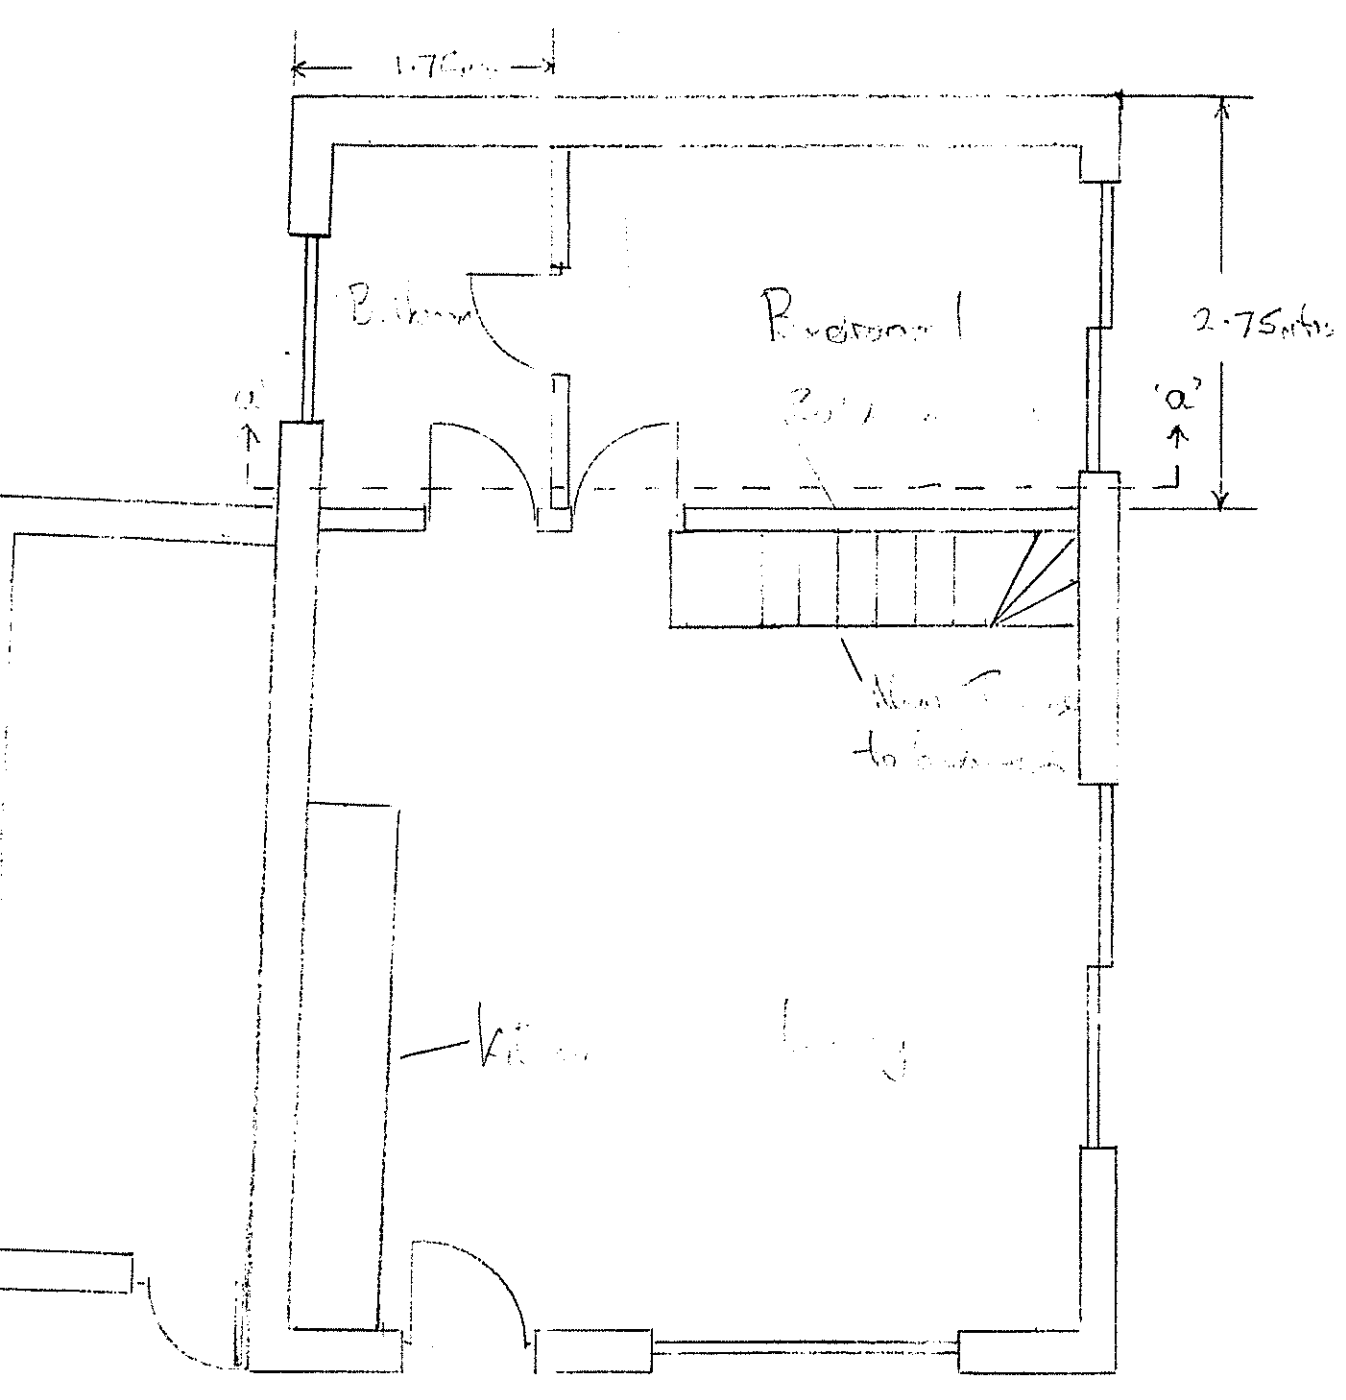

Proposed conversion of fly shop  
 to holiday let for  
 Mr & Mrs Furtall  
 Northings  
 Station Road,  
 Robin Hood Bay  
 North Yorkshire  
 Date 9th April 2012  
 Scale 1:50 except site plan 1:250

Drawn by:-  
 Mr. A. Williamson  
 Middlethorpe  
 Sledgale Farm  
 Fylingthorpe  
 North Yorkshire YO21 4QB

Ground Floor Plan

1st Floor plan

Front (North) Elevation

Side (West) Elevation

Rear (South) Elevation

Side (East) Elevation

Section view

Site Plan

NYM/NPA  
 23 APR 2012