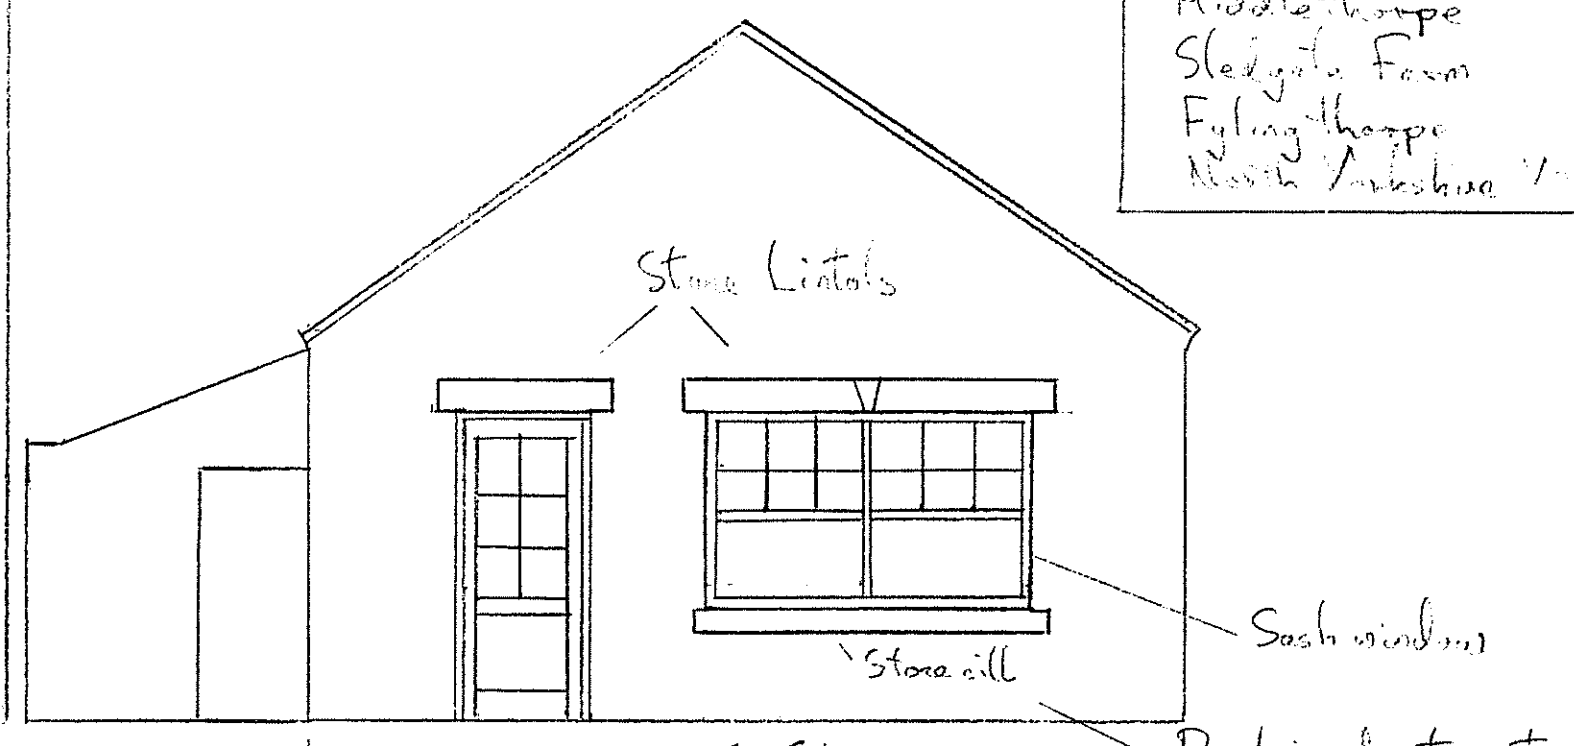

Proposed conversion of fly shop  
 to holiday let for  
 Mr & Mrs Furtall  
 Northings  
 Station Road,  
 Robin Hood Bay  
 North Yorkshire  
 Date 9th April 2012  
 Scale 1:50 except site plan 1:250

Drawn by:-  
 Mr. A. Williamson  
 Middlethorpe  
 Sledgale Farm  
 Fylingthorpe  
 North Yorkshire YO21 4QB

Ground Floor Plan

1st Floor plan

Front (North) Elevation

Side (West) Elevation

Rear (South) Elevation