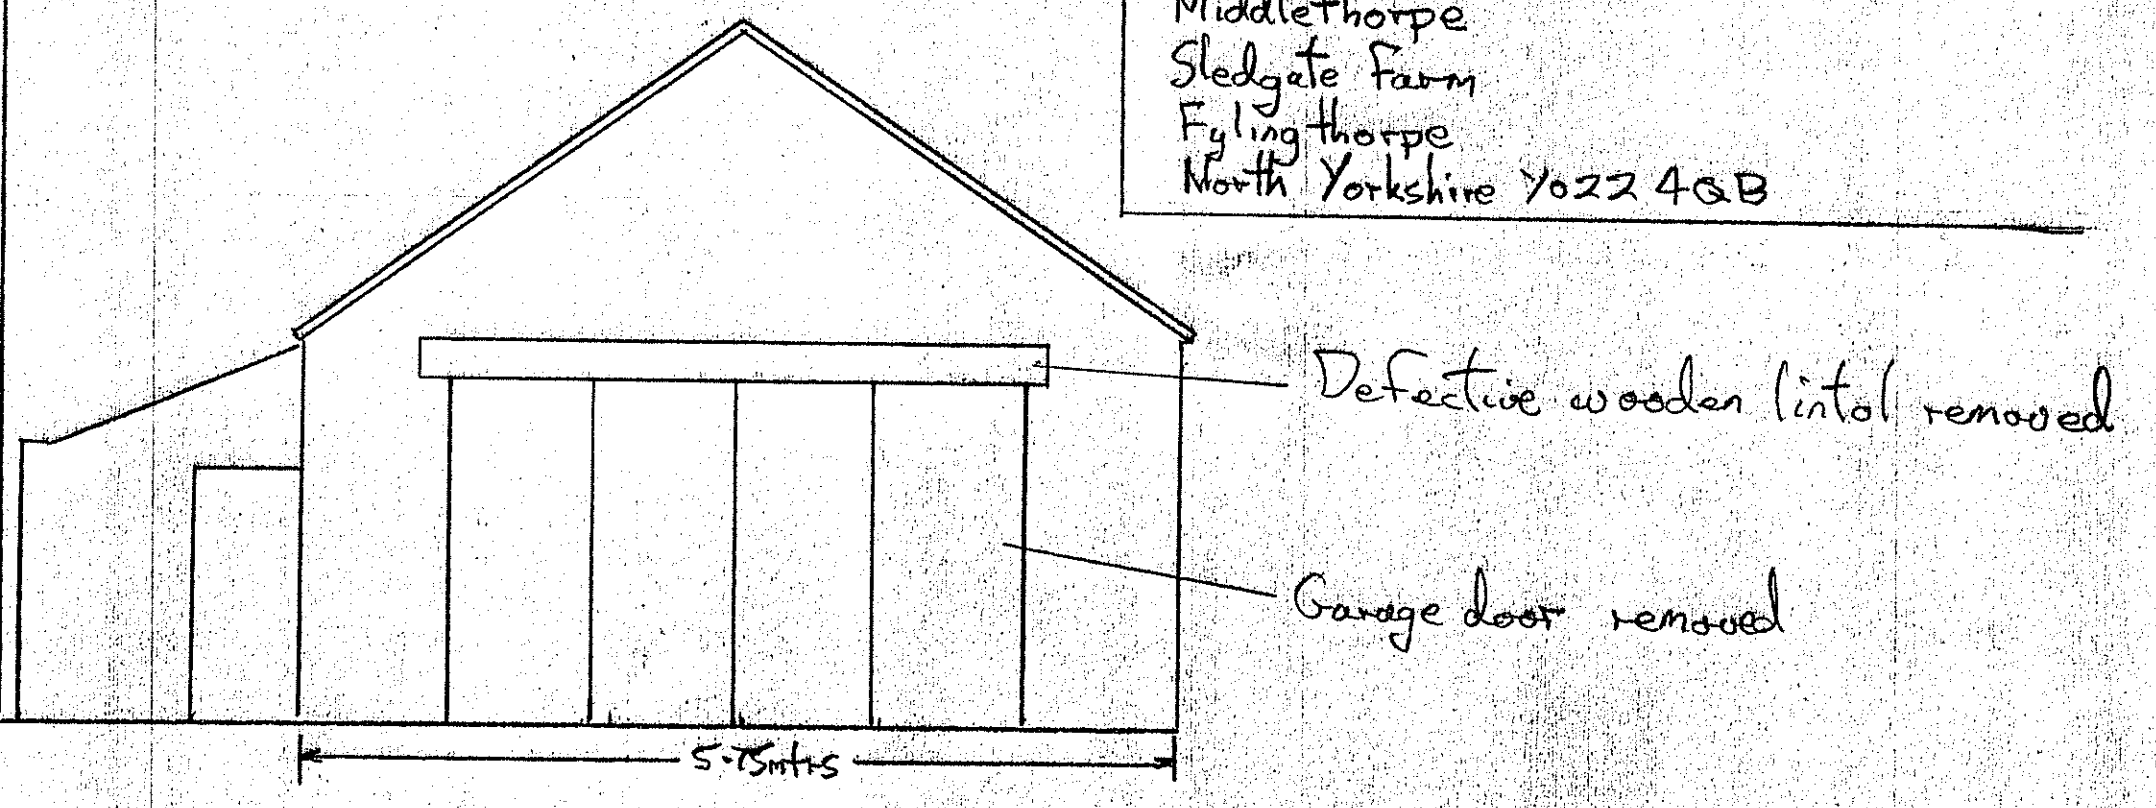

Proposed conversion of garage
to holiday let for:-
Mr & Mrs Fretwell
North Lys
Station Road
Robin Hood Bay
North Yorkshire
Date 5th July 2012

NYM/NPA
09 JUL 2012

Scale 1:50
Existing garage elevation & floor plans

Drawn by:-
Mr A. Williamson
Middlethorpe
Sledgate Farm
Fylingthorpe
North Yorkshire YO22 4GB

Existing Ground Floor Plan

Existing 1st Floor plan

Existing Rear (South) Elevation

Existing Side (West) Elevation

Existing Side (East) Elevation