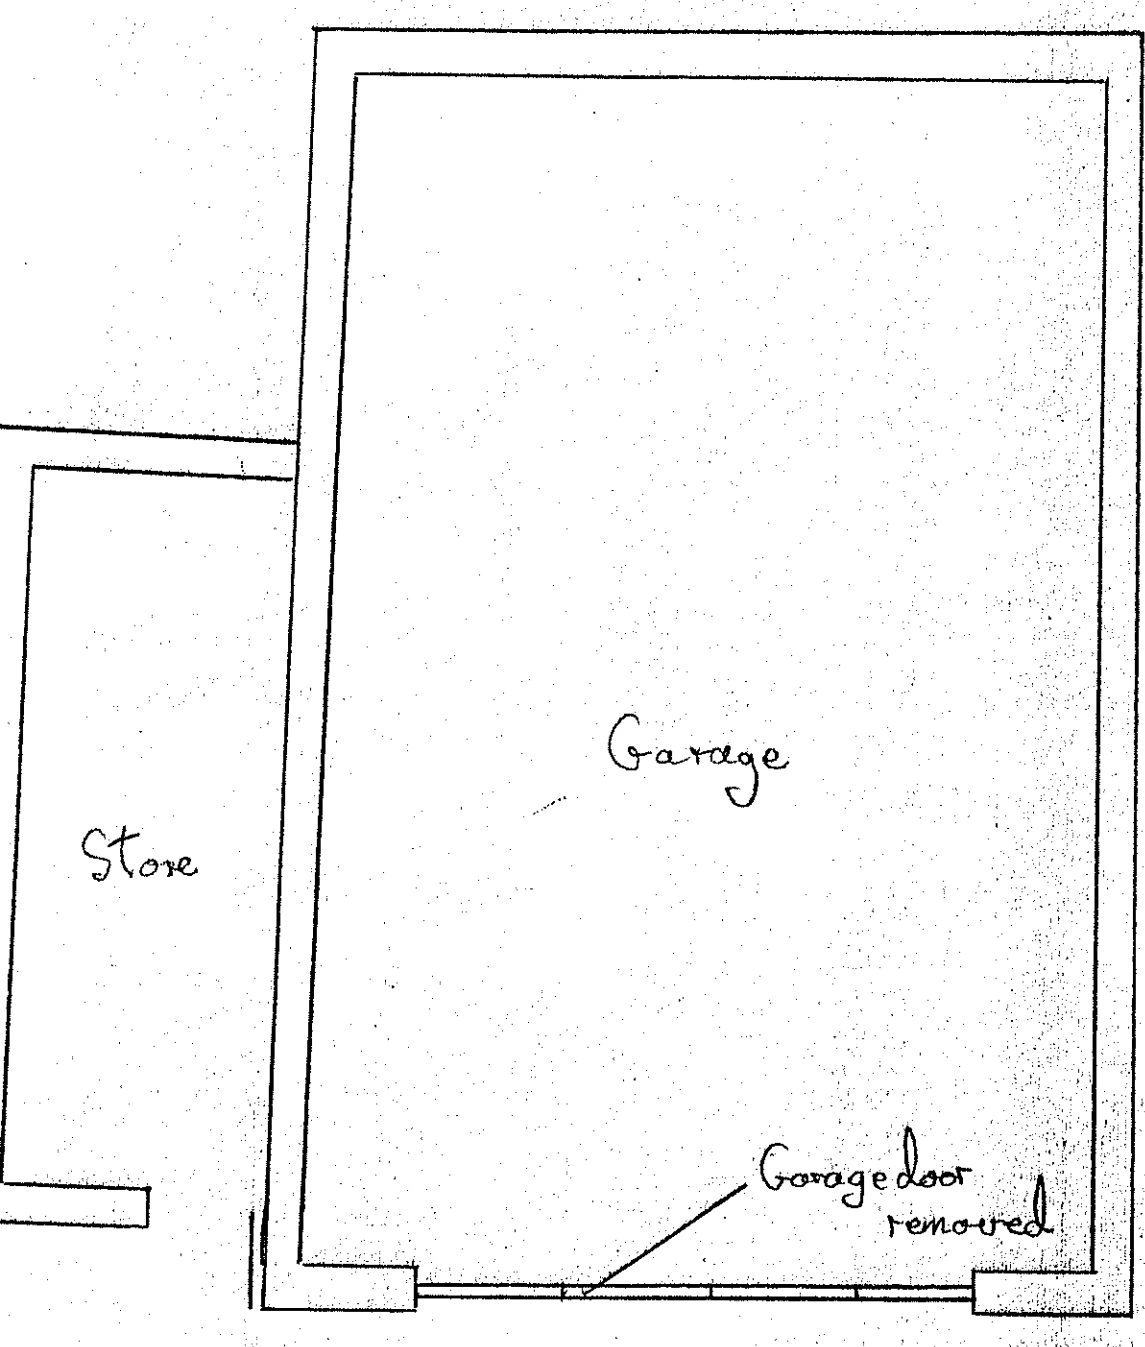

Proposed conversion of garage
to holiday let for:-
Mr & Mrs Fretwell
North Lys
Station Road
Robin Hood Bay
North Yorkshire
Date 5th July 2012

NYM/NPA
09 JUL 2012

Scale 1:50
Existing garage elevation & floor plans

Drawn by:-
Mr A. Williamson
Middlethorpe
Sledgate Farm
Fylingthorpe
North Yorkshire YO22 4GB

Existing Ground Floor Plan

Existing 1st Floor plan

Existing Rear (South) Elevation

Existing Side (West) Elevation

Existing Side (East) Elevation