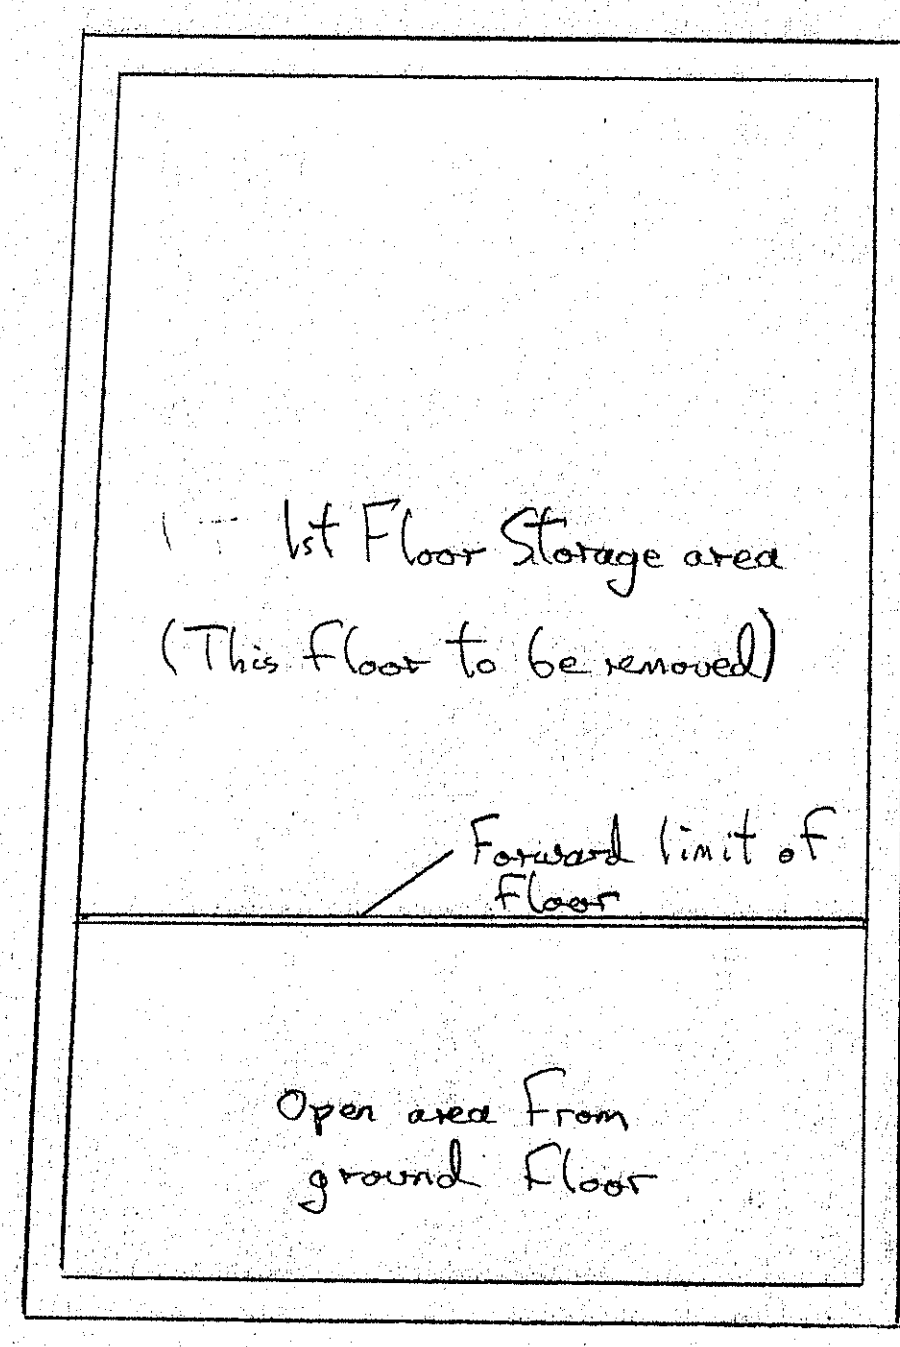

Proposed conversion of garage
to holiday let for:-
Mr & Mrs Fretwell
North Lys
Station Road
Robin Hood Bay
North Yorkshire
Date 5th July 2012

NYM/NPA
09 JUL 2012

Scale 1:50
Existing garage elevation & floor plans

Drawn by:-
Mr A. Williamson
Middlethorpe
Sledgate Farm
Fylingthorpe
North Yorkshire YO22 4GB

Existing Ground Floor Plan

Existing 1st Floor plan

Existing Rear (South) Elevation

Existing Side (West) Elevation

Existing Side (East) Elevation