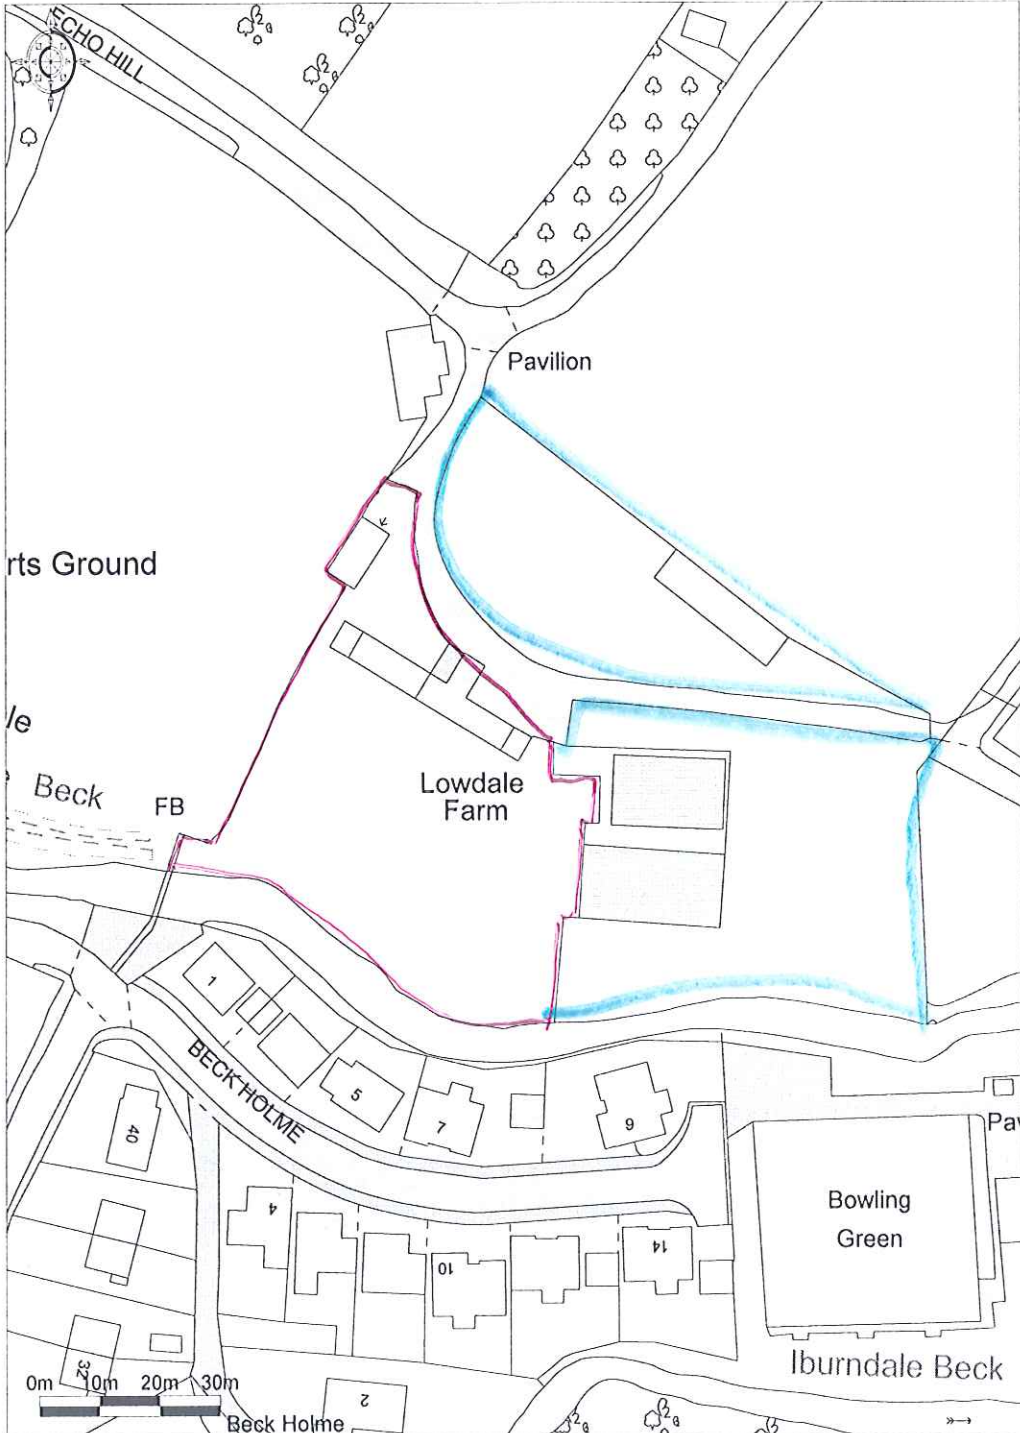

NYM / 2012 / 0 3 6 6 / P L

Low Dale Farm
Sleights

Promap

NYMNPA
25 MAY 2012