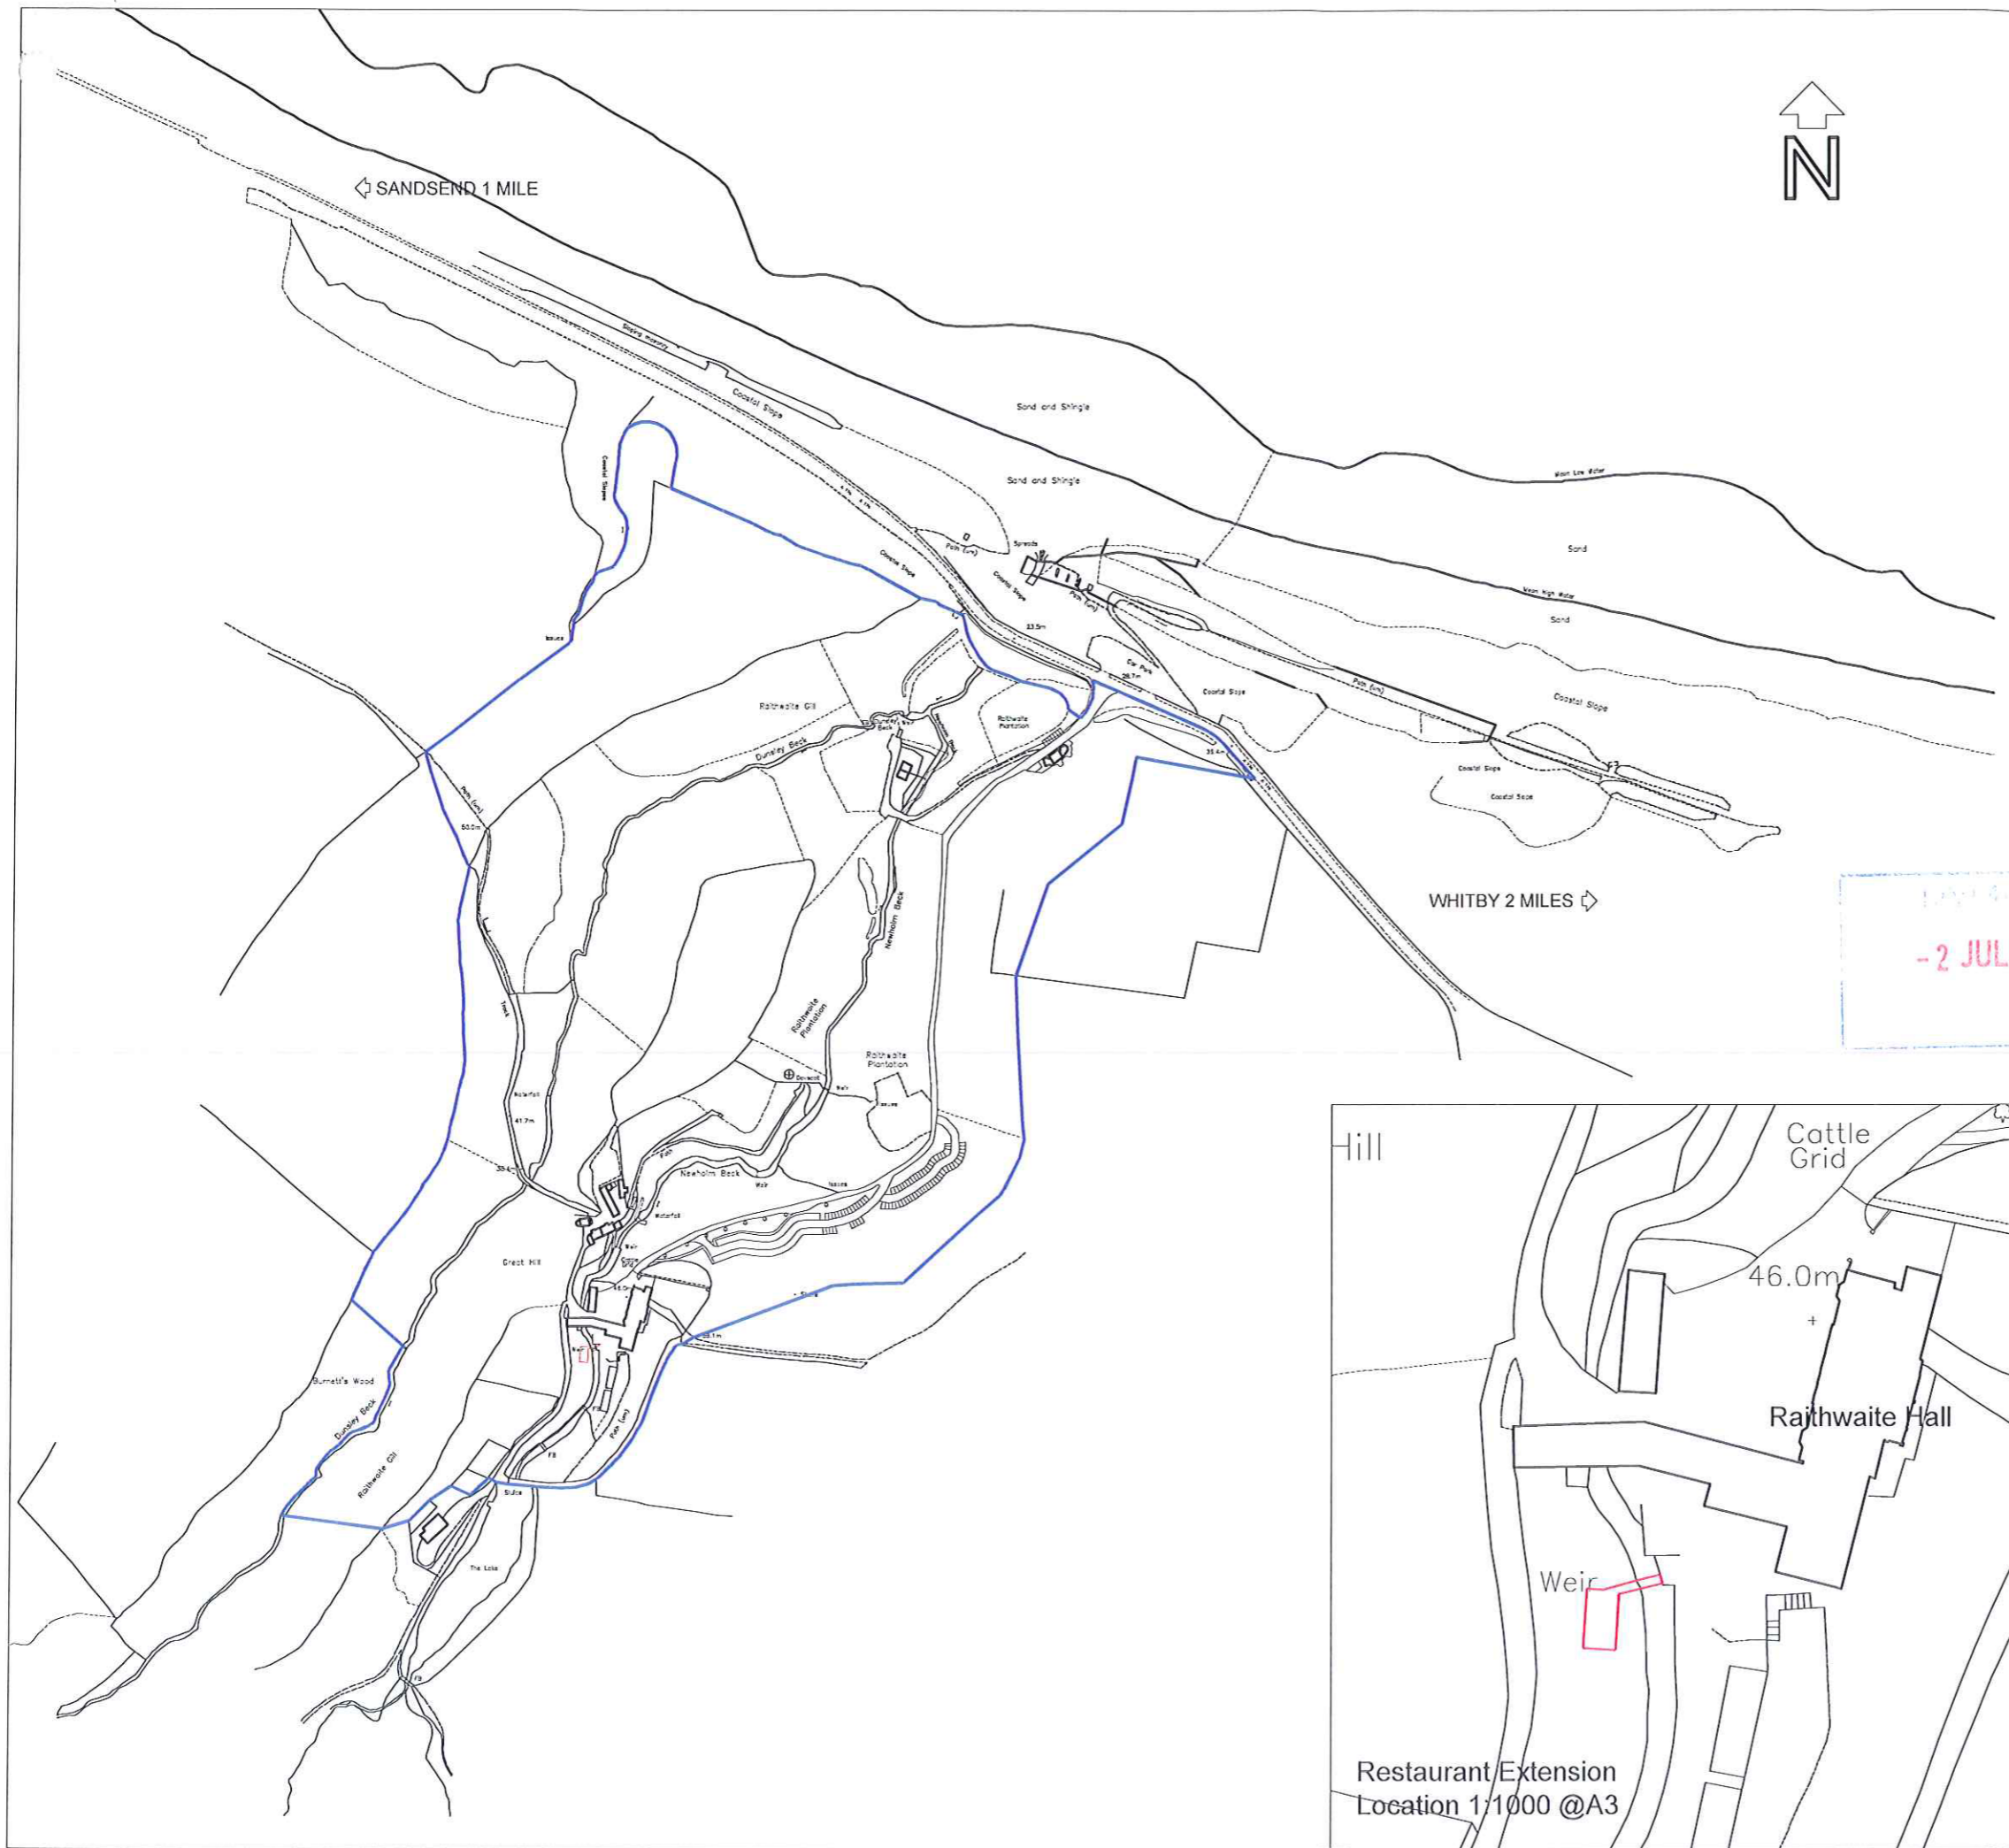

NYM / 2012 / 0442 / FL

SANDESEND 1 MILE

- Raithwaite Estate
- Spa Pod Site Location

1:5000 @ A3
 -2 JUL 2012

REVISIONS

This design is copyright ©

SKELWITH

RAITHWAITE HALL
SPA PODS
 RAITHWAITE ESTATE, WHITBY

SITE LOCATION PLAN

Drawn: MH Scale: 1:5000 @ A3
 Date: 31/05/12 Checked: CA

Dwg No: 360/10(02)011 #