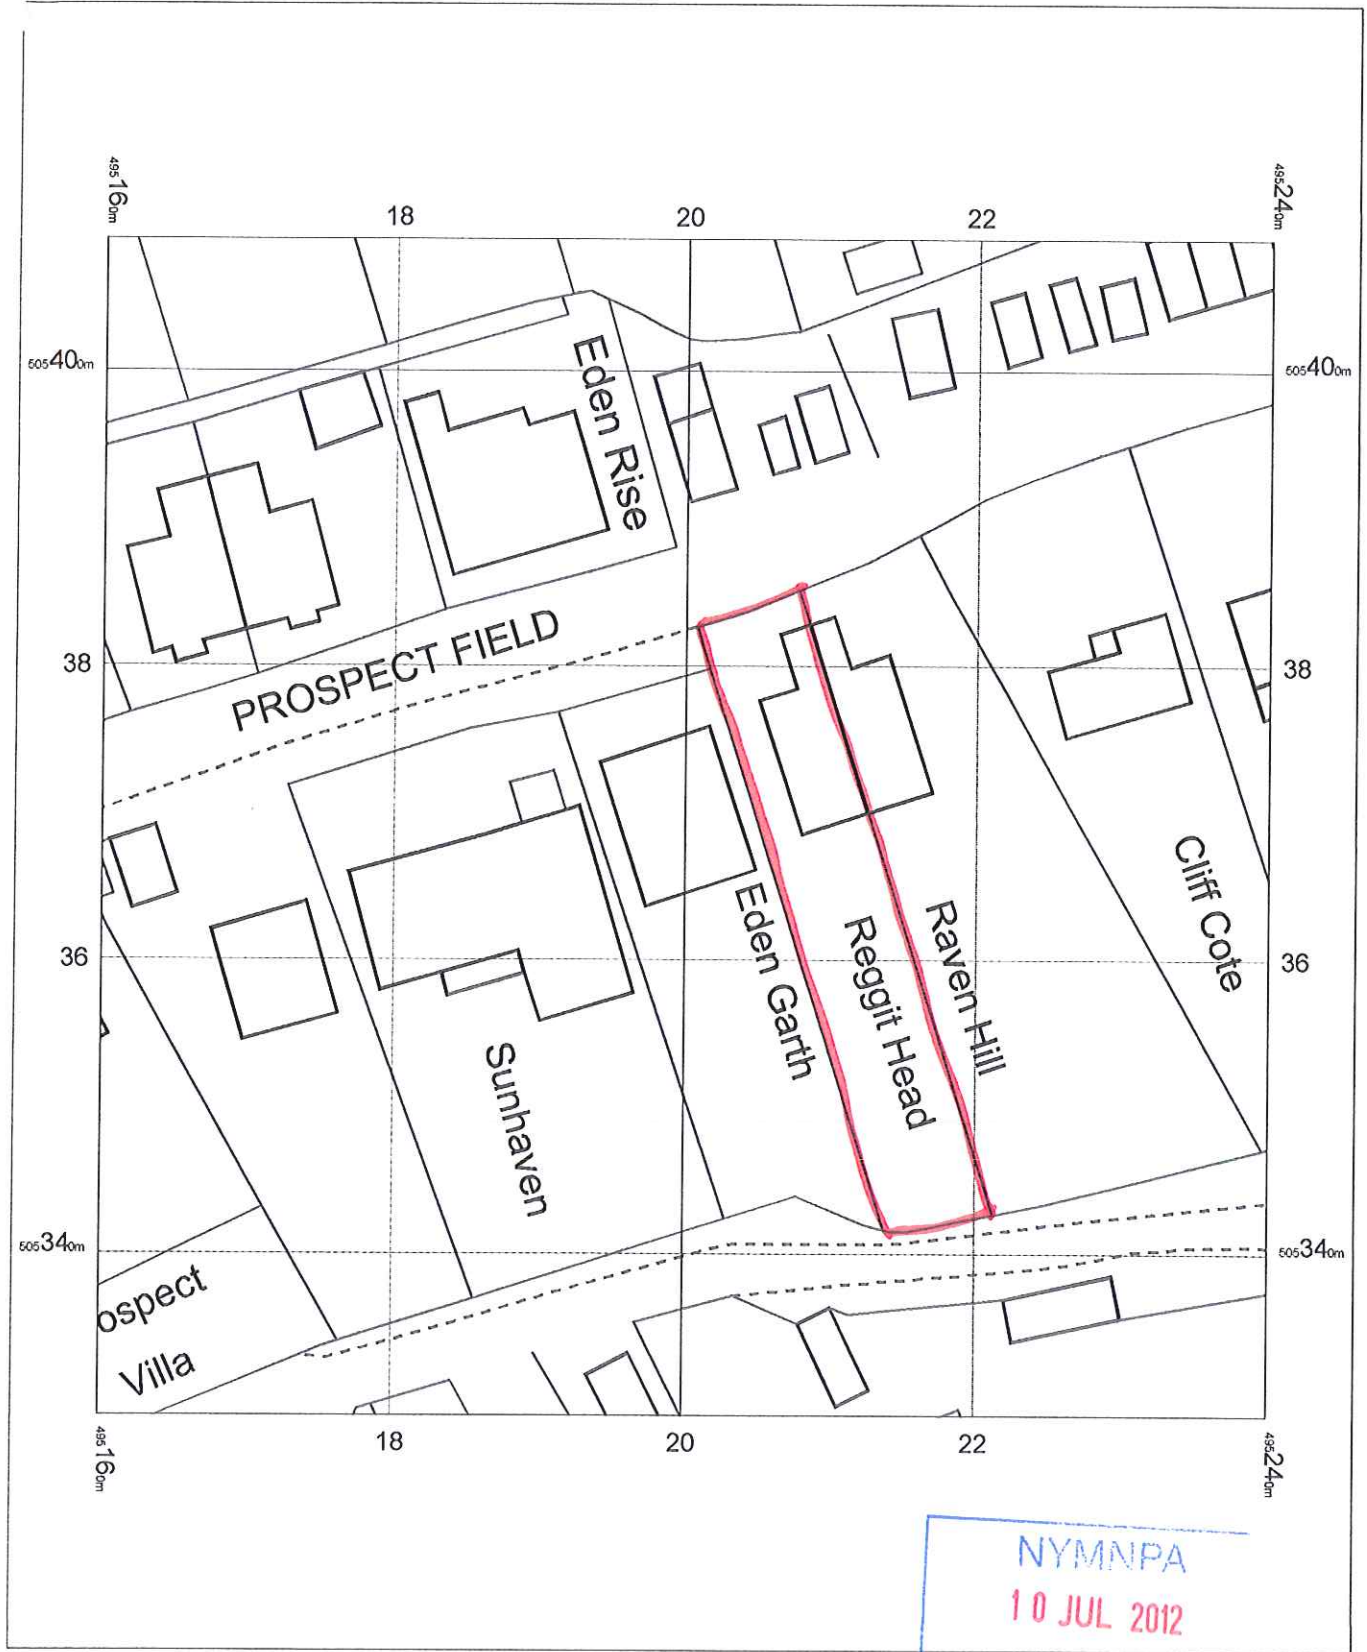

NYM / 2012 / 0500 / FL 1

NYMNP
10 JUL 2012

OS Mastermap
09 July 2012, ID: CM-00162478
www.centremapslive.co.uk

1:1250 scale print at A4, Centre: 495200 E, 505369 N

©Crown Copyright. Licence no. 100019980

NYM / 2012 / 0500 / FL 1

NYMNPA
10 JUL 2012

OS Mastermap
09 July 2012, ID: CM-00162482
www.centremapslive.co.uk
1:500 scale print at A4, Centre: 495200 E, 505369 N
©Crown Copyright. Licence no. 100019980