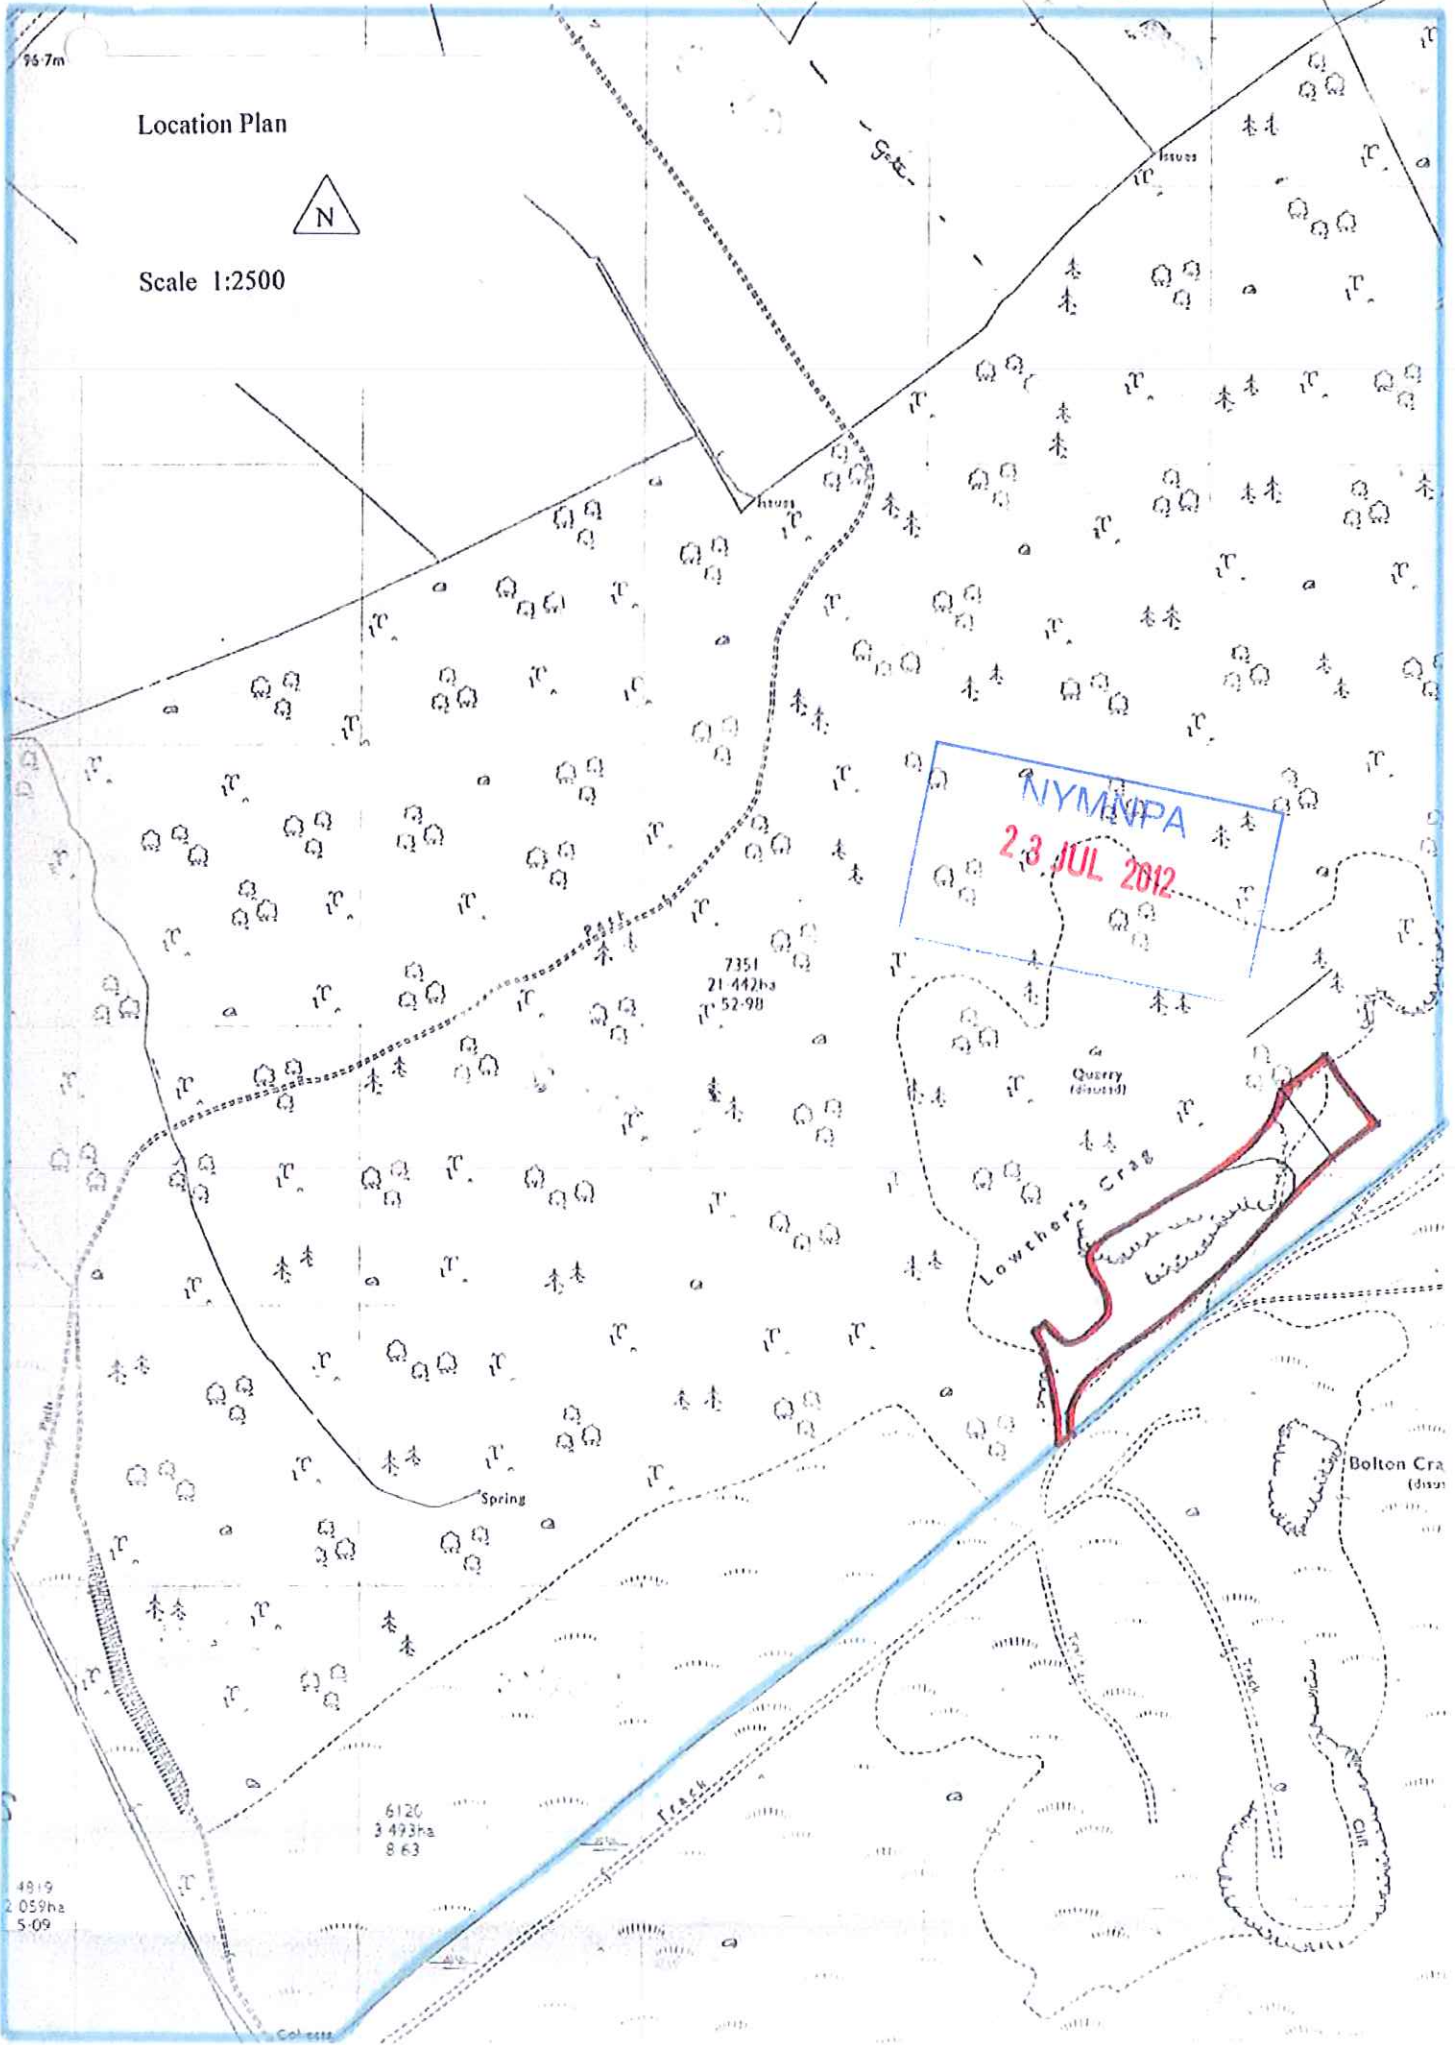

95.7m

Location Plan

Scale 1:2500

NYM/NPA  
23 JUL 2012

7351  
21.442ha  
52.98

6120  
3.493ha  
8.63

4819  
2.059ha  
5.09

Spring

Track

Quarry (dis)

Lowther's Craag

Bolton Cra (dis)

Colliers