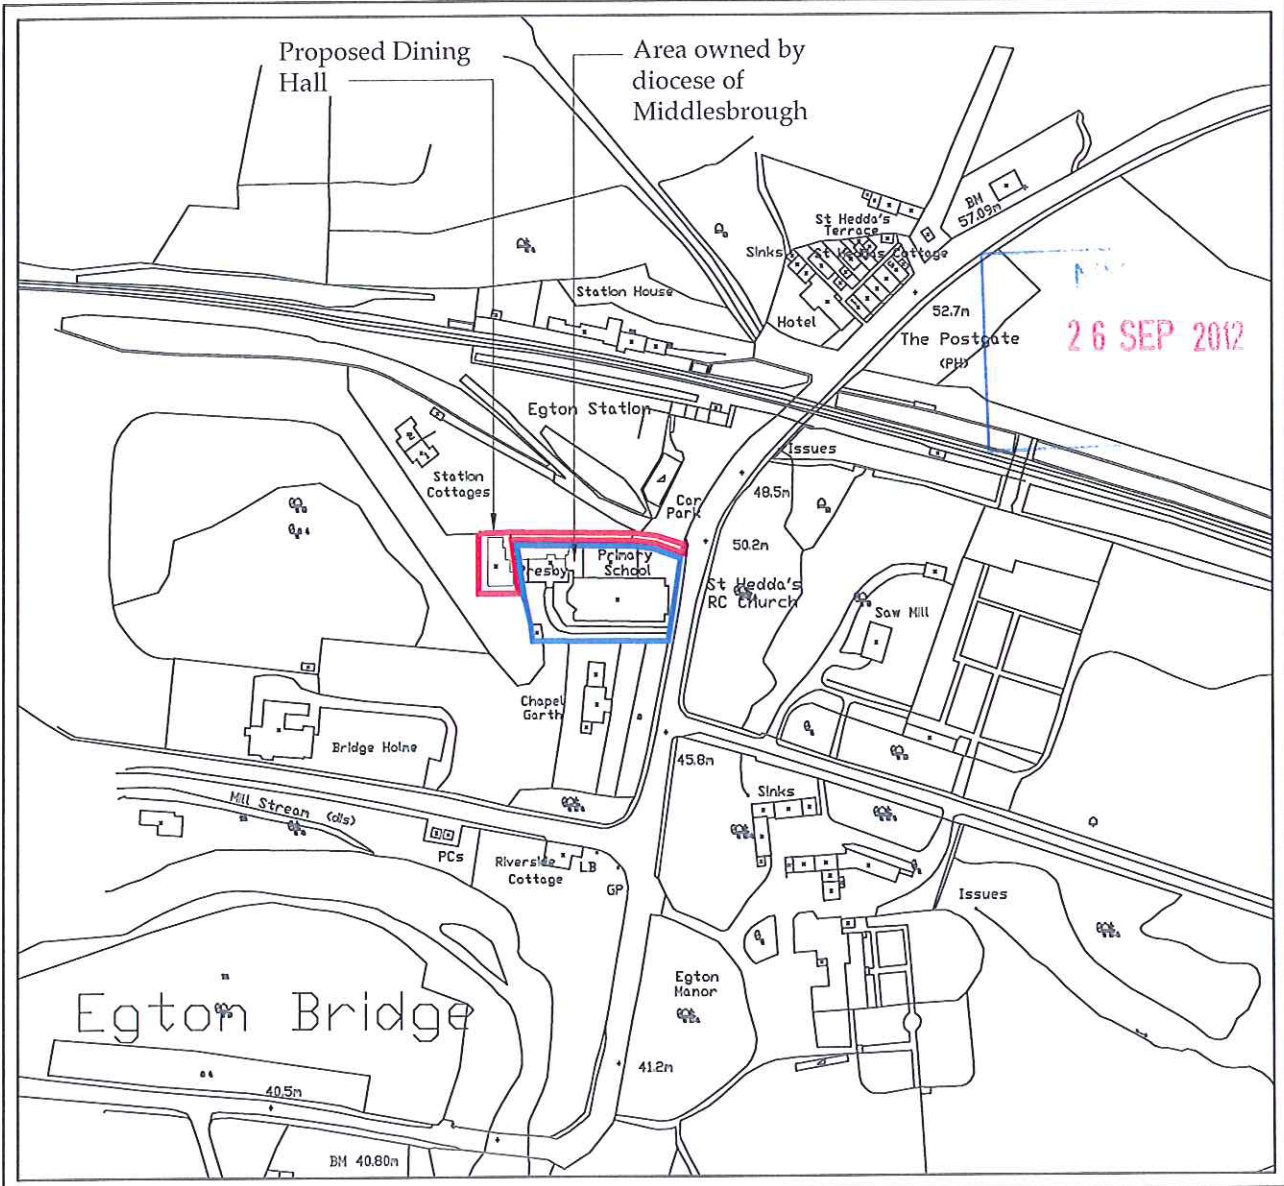

NYM / 2012 / 0 6 6 5 / C D

Site Plan

Scale 1:2500

<p>Airy Hill Manor, Whitby, North Yorkshire, UK. YO21 1QB.</p>		CLIENT: Mrs M Palmer		DRAWING TITLE: Site Plan	
		PROJECT: St Hedda's School Egton Bridge		A4 DRN: C Eynon DATE: 04.10.11 SCALE: 1:2500@A4 ISSUE: Preliminary	
B	26.09.12	CE	Altered to suit NYMNP		DRAWING NR: D10079-01
REV	DATE	BY	AMENDMENT	CHKD	APVD
					REV: B