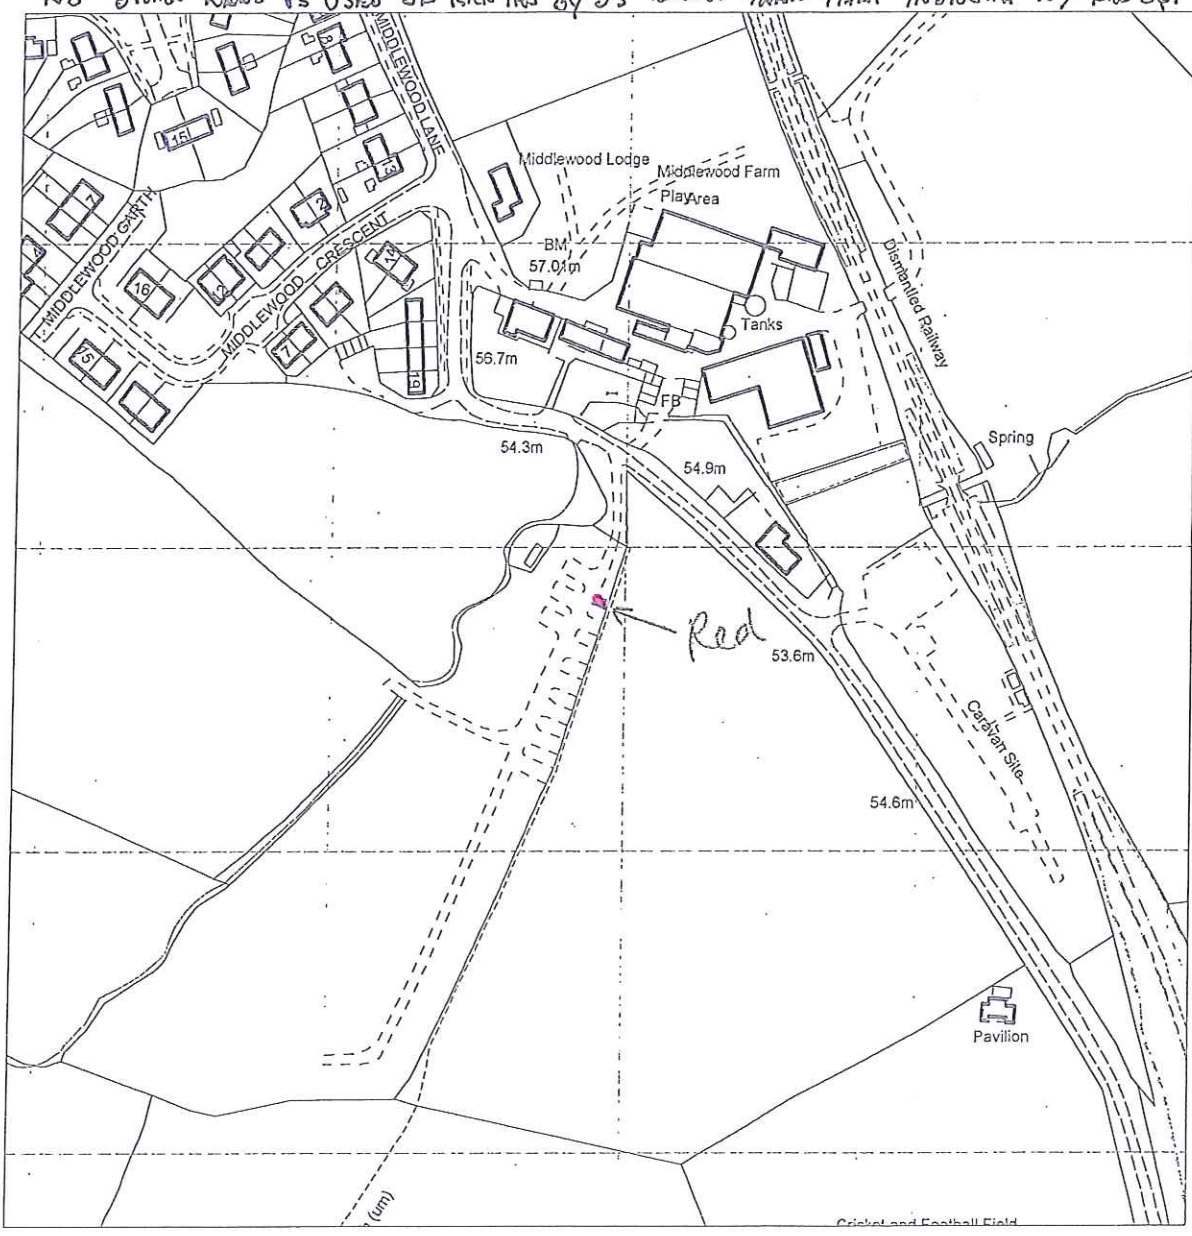

~~NYM/2007 / 0509 /~~

NYM / 2008 / 0519 / RE

NYM / 2011 / 0272 /

Scale 1:2,500

This map has been produced specifically for the Ordnance Survey Map Return Scheme only. No further copies may be made.

North York Moors National Park Authority
The Old Vicarage
Bondgate, Helmsley
YORK YO62 5BP
01439 770657

This map is reproduced from Ordnance Survey material with the permission of Ordnance Survey on behalf of the controller of Her Majesty's Stationery Office

© Crown copyright.

Unauthorised reproduction infringes Crown copyright and may lead to prosecution or civil proceedings.

North York Moors National Park Authority
Licence No. 100021930 2007

NO OTHER MARK IS USED OR REFERRED BY US OTHER THAN THAT INDICATED BY RED SQ.

← 200 metres →

Scale 1:2,500

Total map Area = 16 hectares (160,000 sq metres)