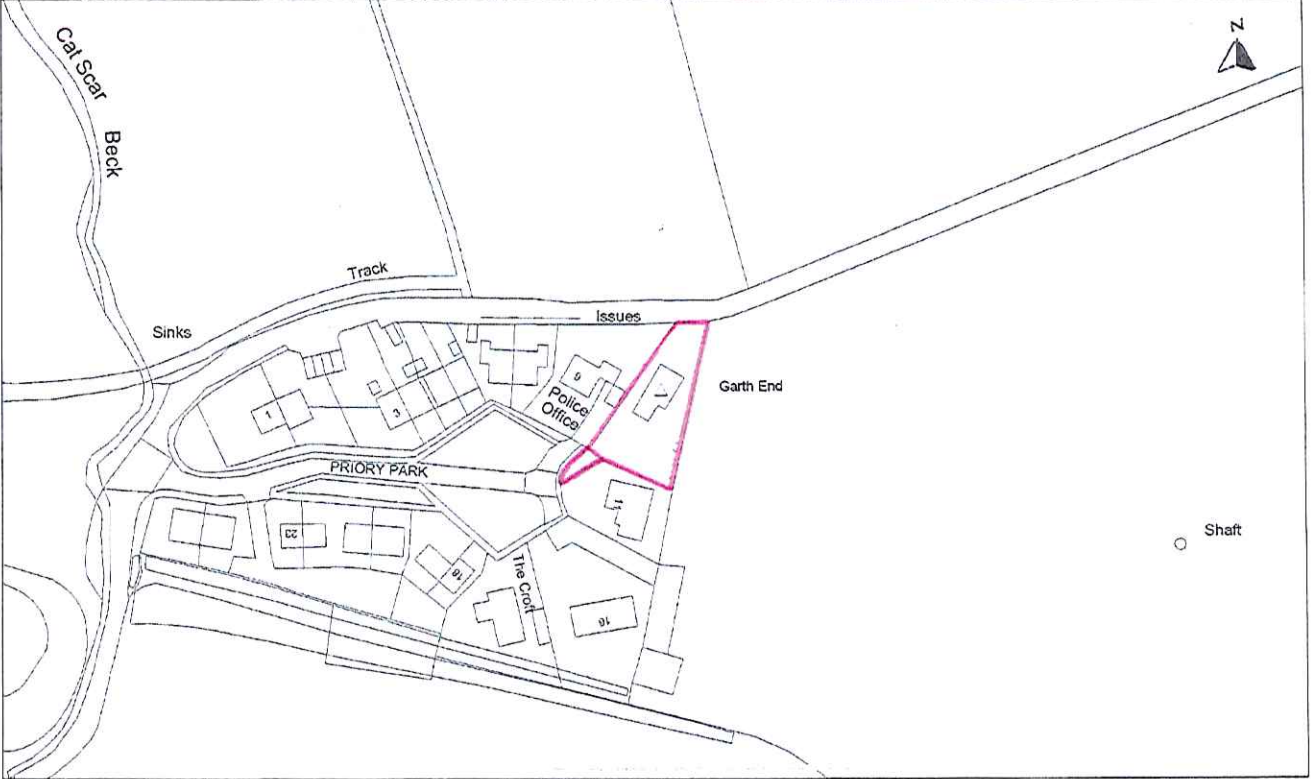

NYM / 2013 / 0161 / PLE

LOCATION PLAN – PROPOSED ALTERATIONS TO GARTH END, 10 PRIORY PARK, GROS MONT
Scale 1/1250

NYMNP
18 MAR 2013

SITE PLAN – PROPOSED ALTERATIONS TO GARTH END, 10 PRIORY PARK, GOSMONT

Scale 1/500