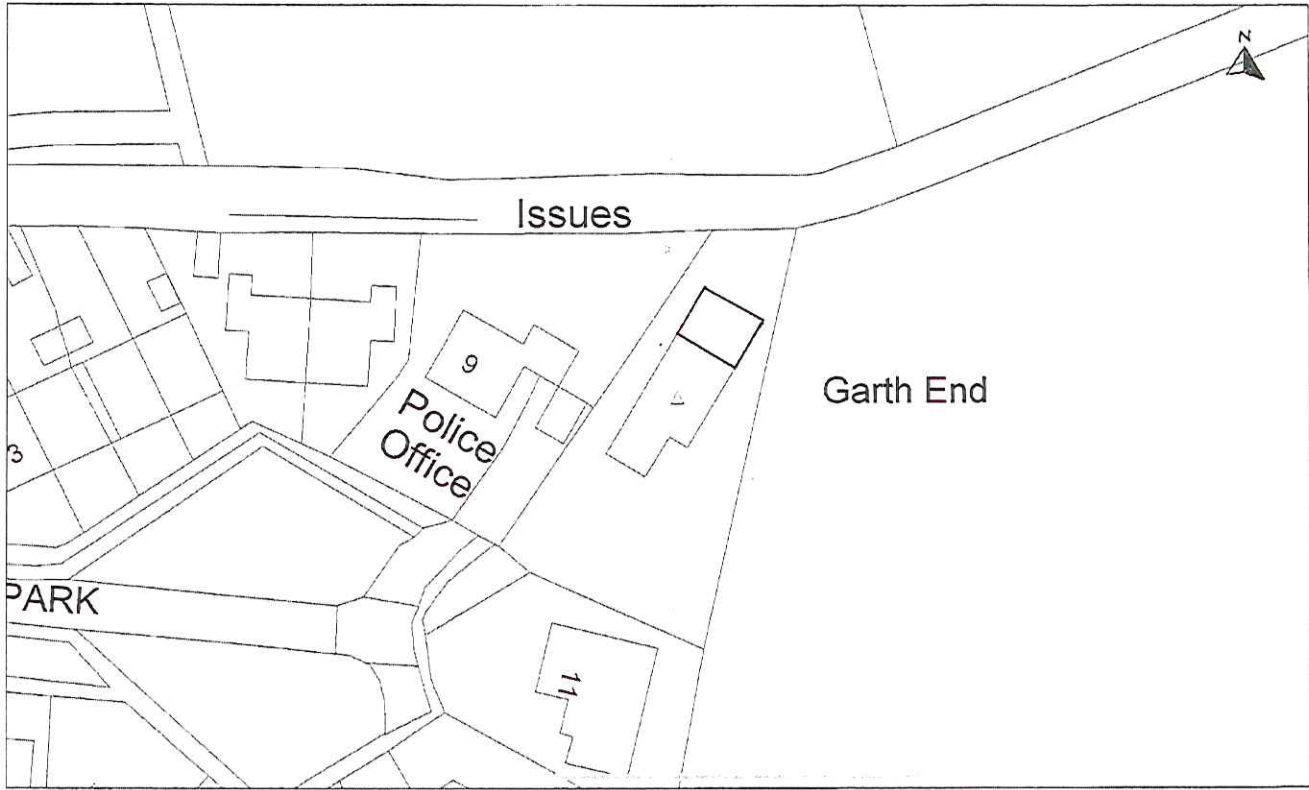

NYM / 2013 / 0161 / PLE

LOCATION PLAN – PROPOSED ALTERATIONS TO GARTH END, 10 PRIORY PARK, GROS MONT
Scale 1/1250

NYMNP
18 MAR 2013

SITE PLAN – PROPOSED ALTERATIONS TO GARTH END, 10 PRIORY PARK, GOSMONT

Scale 1/500