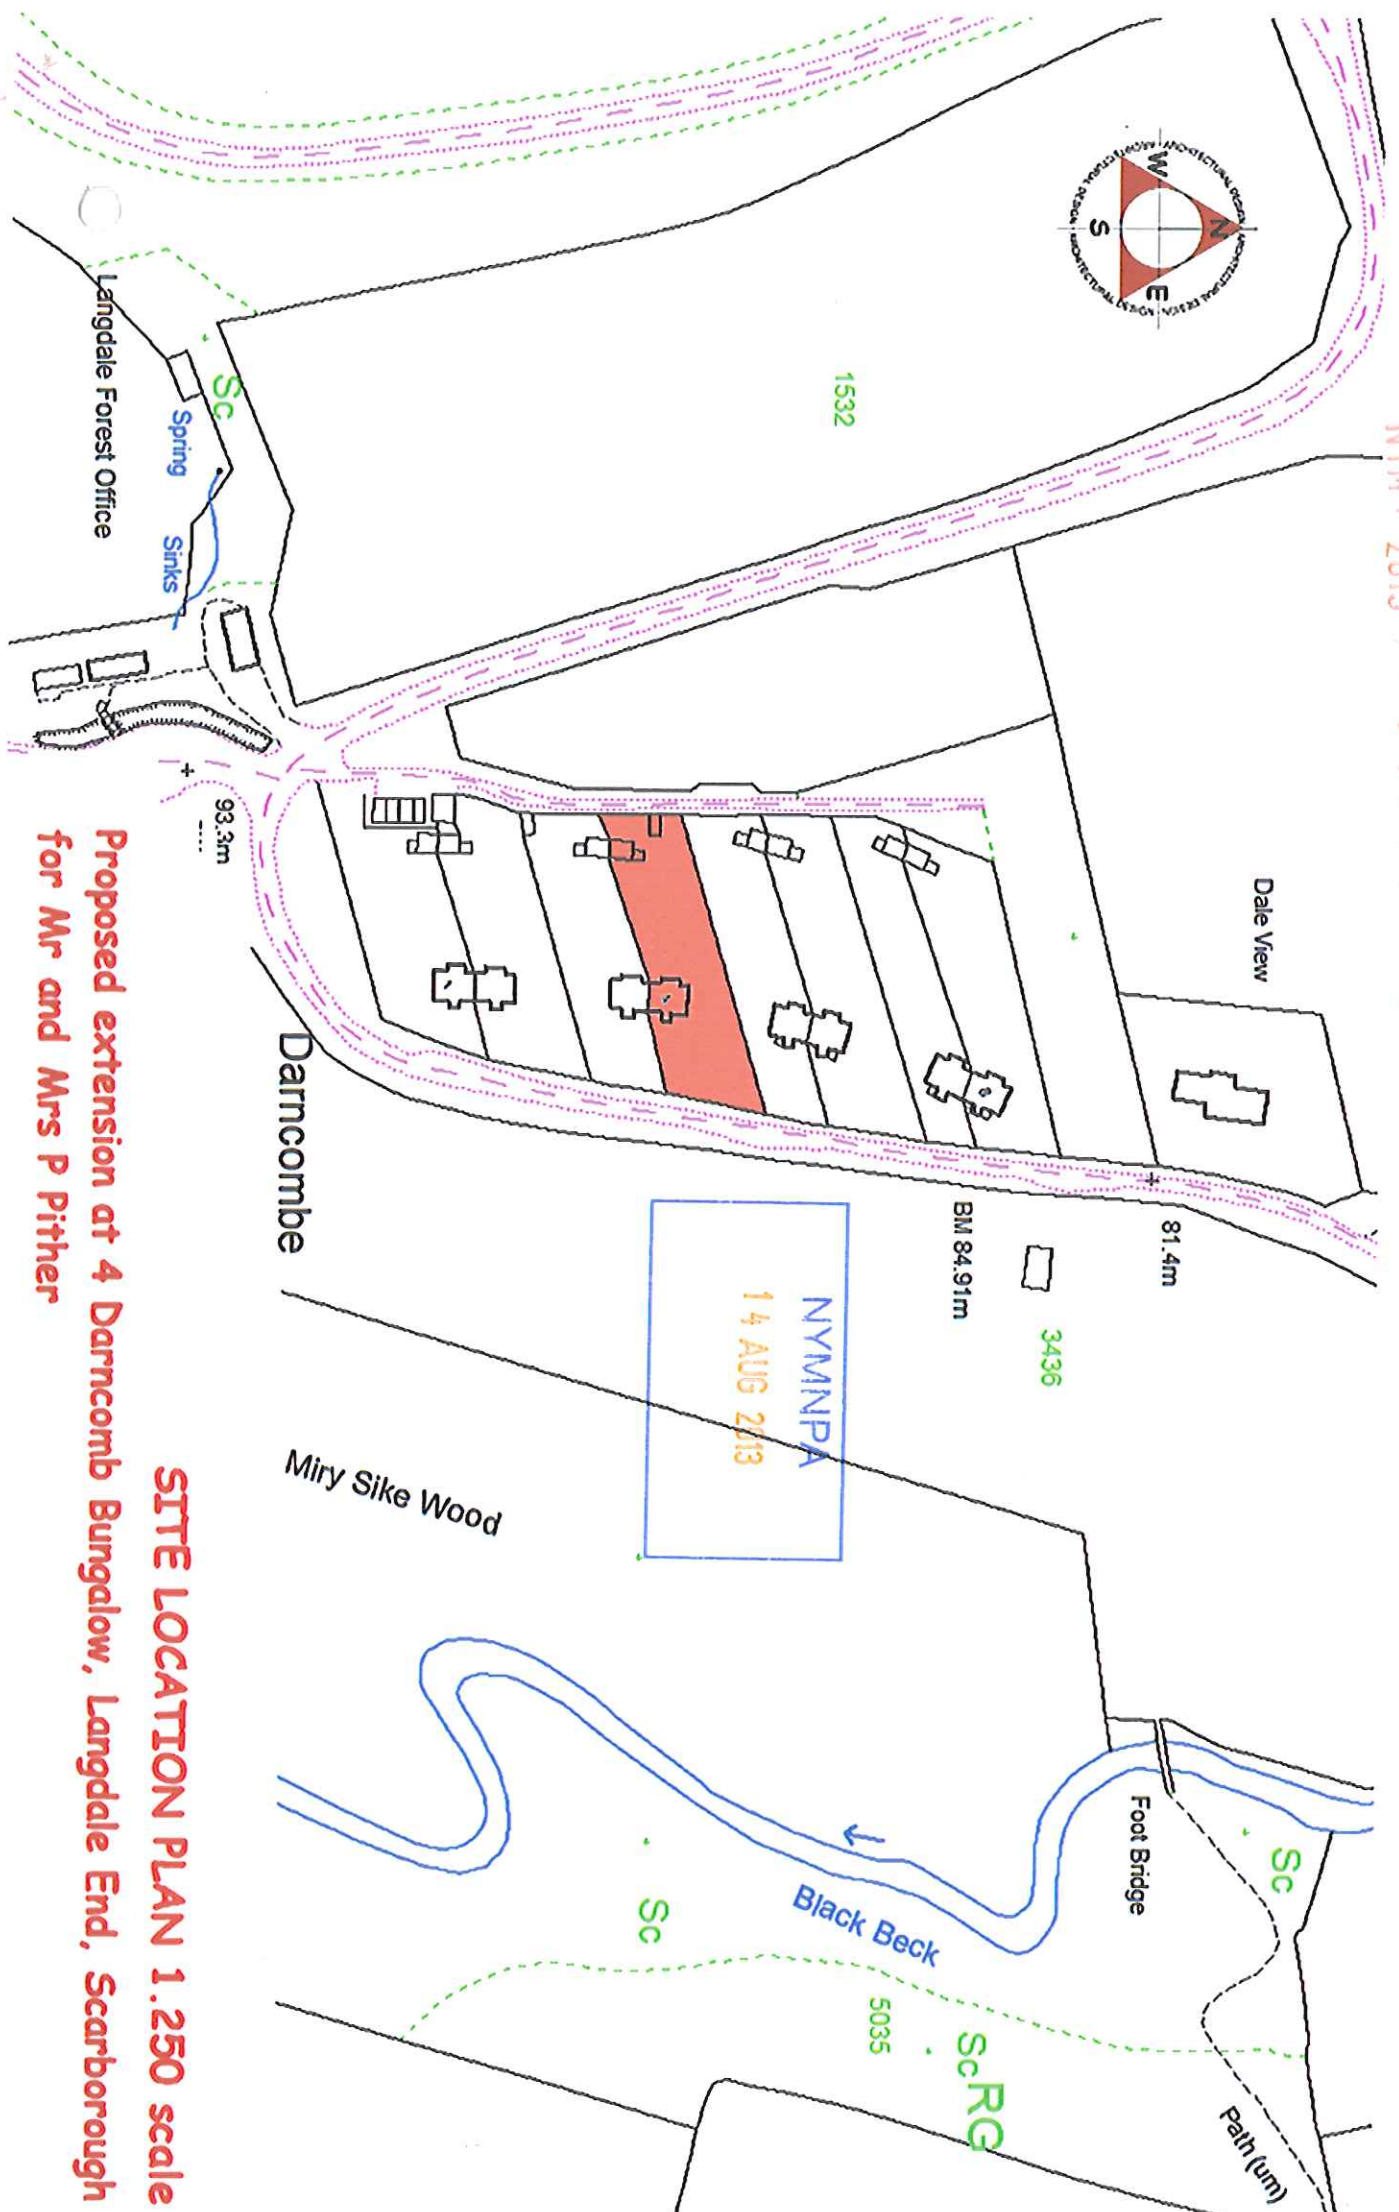

NYM / 2013 / 105874FL 4

93.3m

Darncombe

Dale View

81.4m

BM 84.91m

3436

NYMNPA  
14 AUG 2/13

Miry Sike Wood

Foot Bridge

Black Beck

Path (um)

Proposed extension at 4 Darncomb Bungalow, Langdale End, Scarborough  
for Mr and Mrs P Pither

SITE LOCATION PLAN 1.250 scale

Proposed extension at 4 Darncomb Bungalow, Langdale End, Scarborough  
for Mr and Mrs P Pither

APPROVED  
14 AUG 2013

SITE LOCATION PLAN 1.500 scale