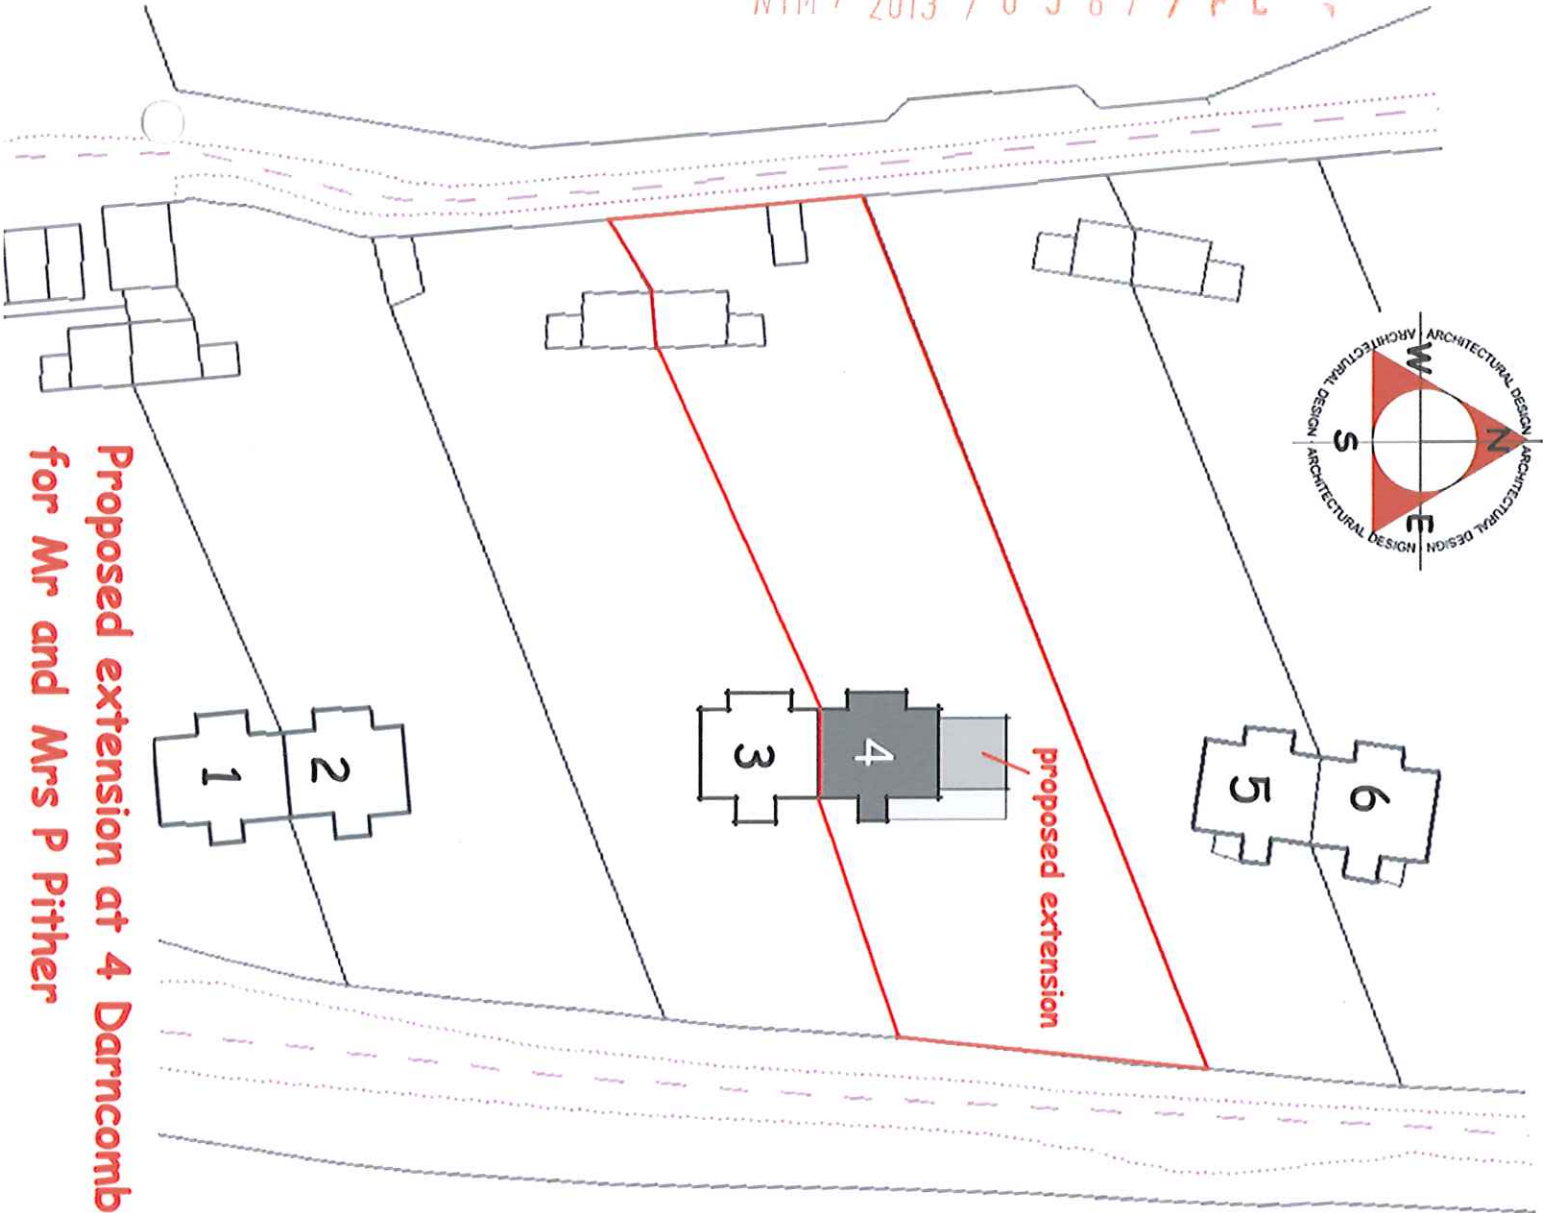

Miry Sike Wood

Foot Bridge

Black Beck

Path (um)

Proposed extension at 4 Darncomb Bungalow, Langdale End, Scarborough  
for Mr and Mrs P Pither

SITE LOCATION PLAN 1.250 scale

Proposed extension at 4 Darncomb Bungalow, Langdale End, Scarborough  
for Mr and Mrs P Pither

APPROVED  
14 AUG 2013

SITE LOCATION PLAN 1.500 scale