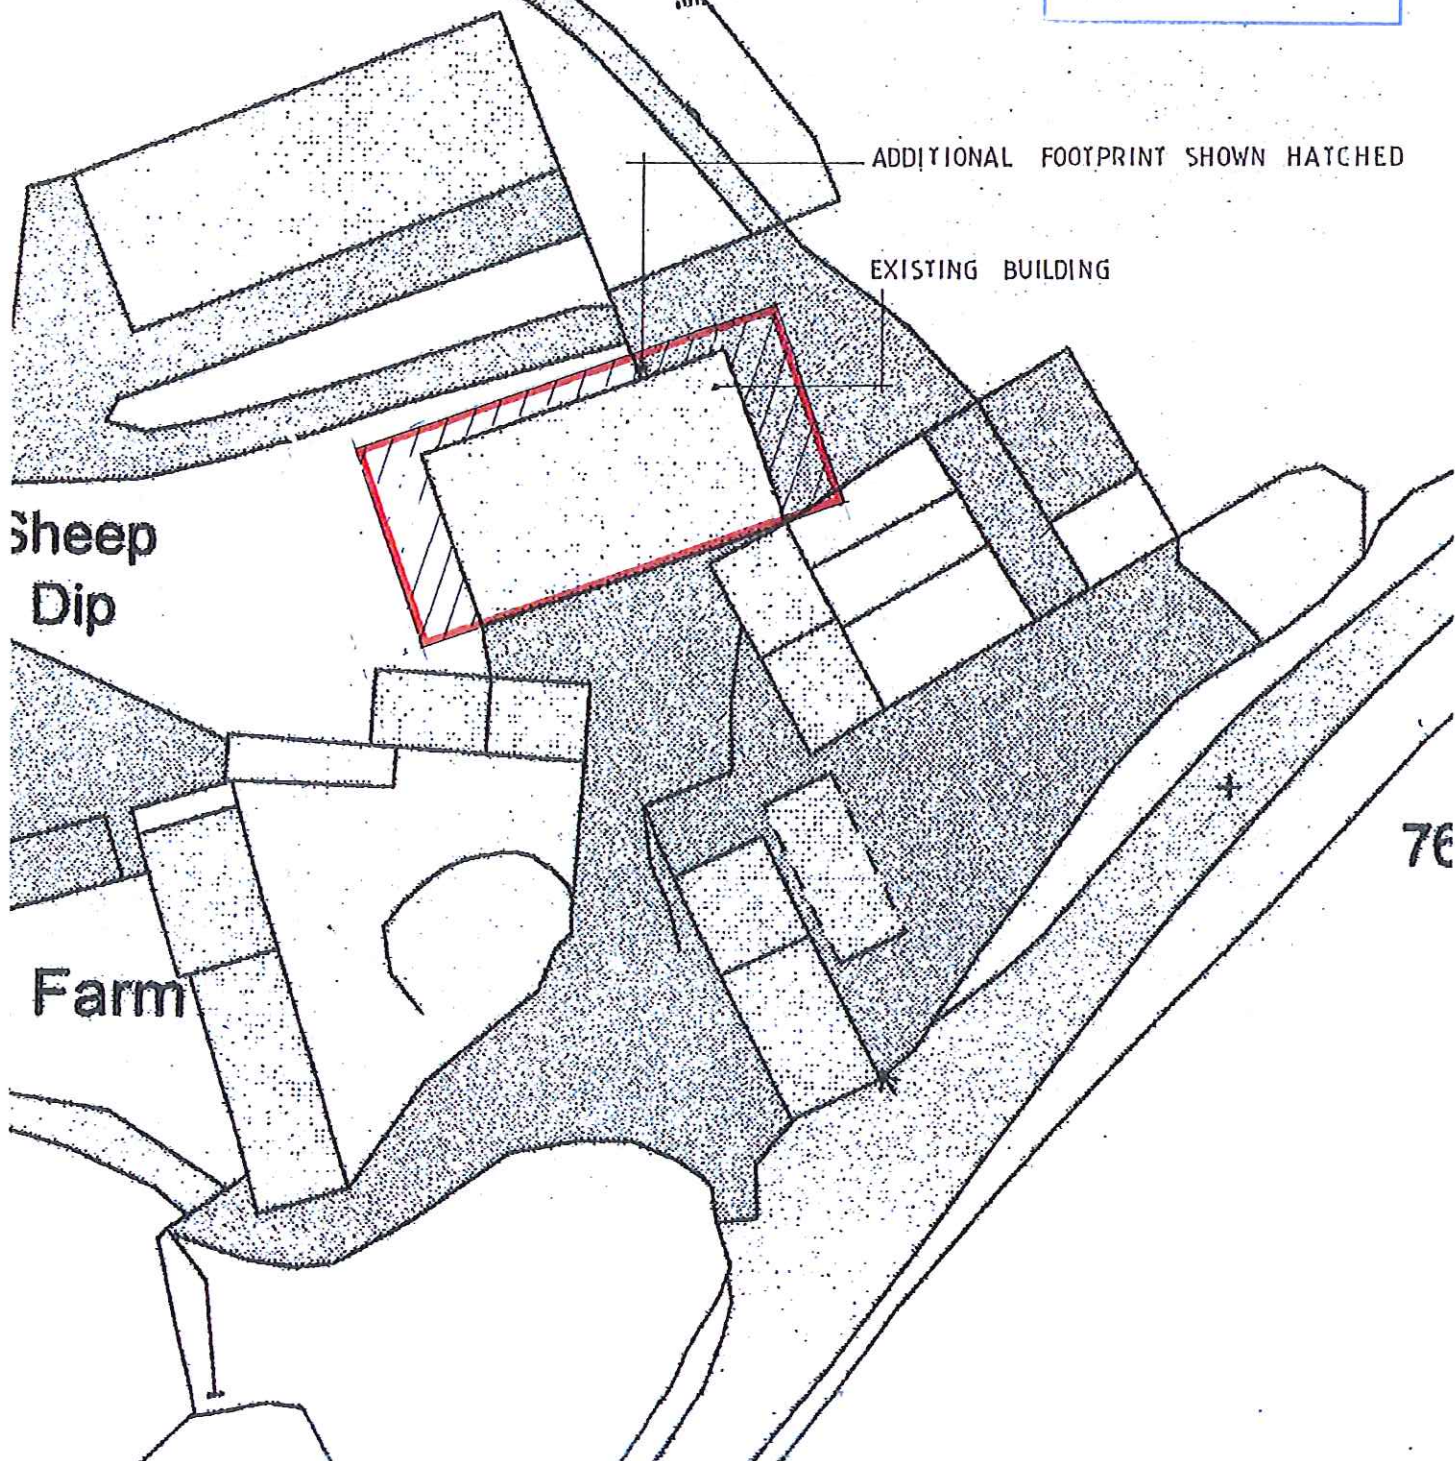

S I T E P L A N 1 : 5 0 0

Level
(disused)

NYN / 2013 / 0686 / FL

NYMNP
27 SEP 2013

ADDITIONAL FOOTPRINT SHOWN HATCHED

EXISTING BUILDING

Sheep
Dip

Farm

76

NYM / 2013 / 0 6 8 6 / F L

Crag Farm
Eskdaleside
Sleights

Promap

Ordnance Survey © Crown Copyright 2013. All rights reserved.
Licence number 10001103. Planed Scale - 1:1250

NYMNPA
27 SEP 2013

Location Plan

Scale 1:1250