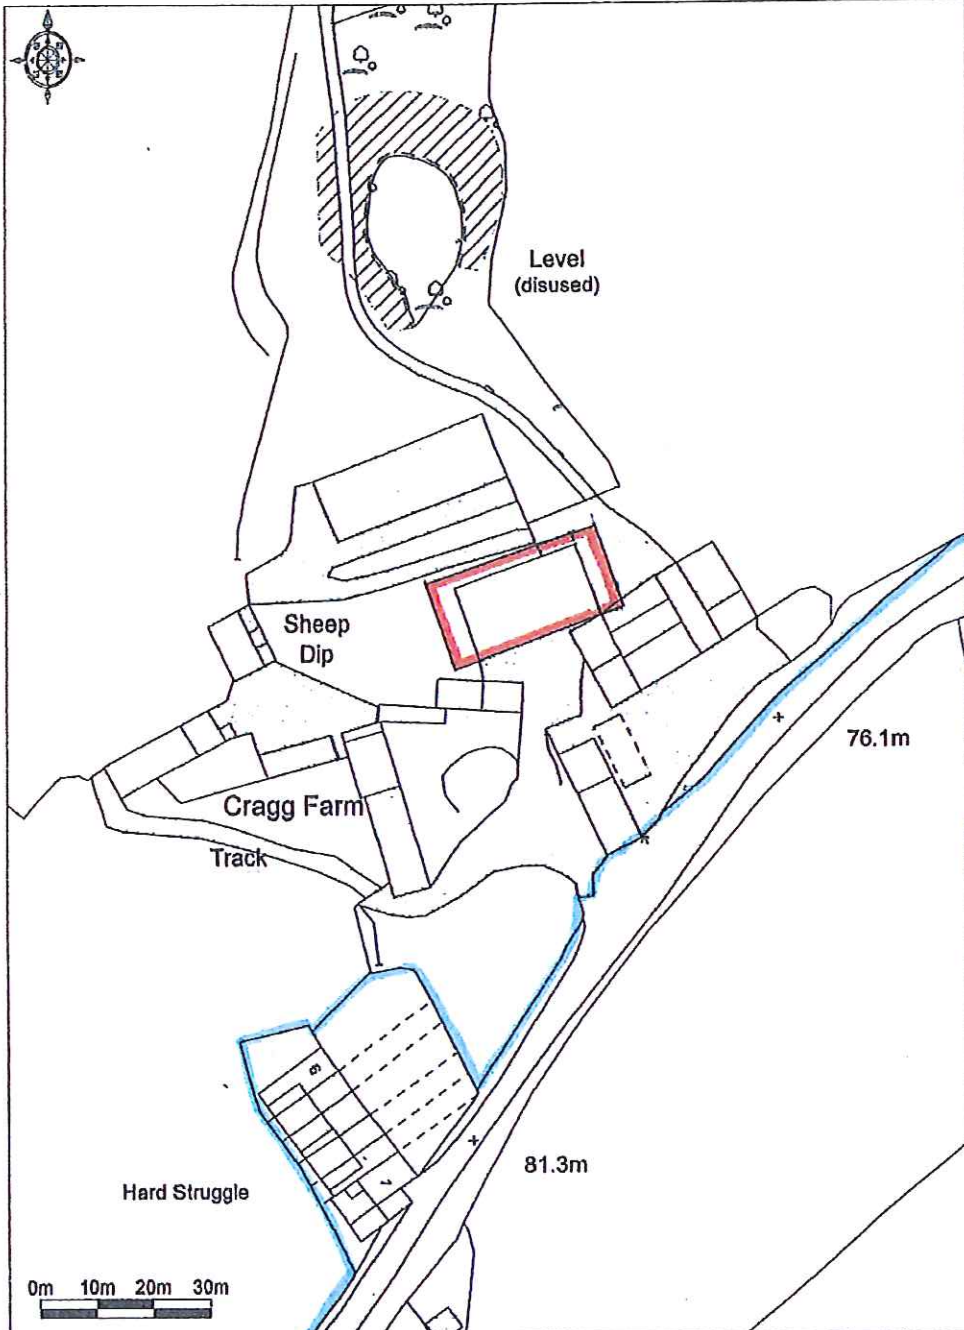

NYM / 2013 / 0 6 8 6 / F L

Crag Farm
Eskdaleside
Sleights

Promap

NYMNPA
27 SEP 2013

Location Plan

Scale 1:1250