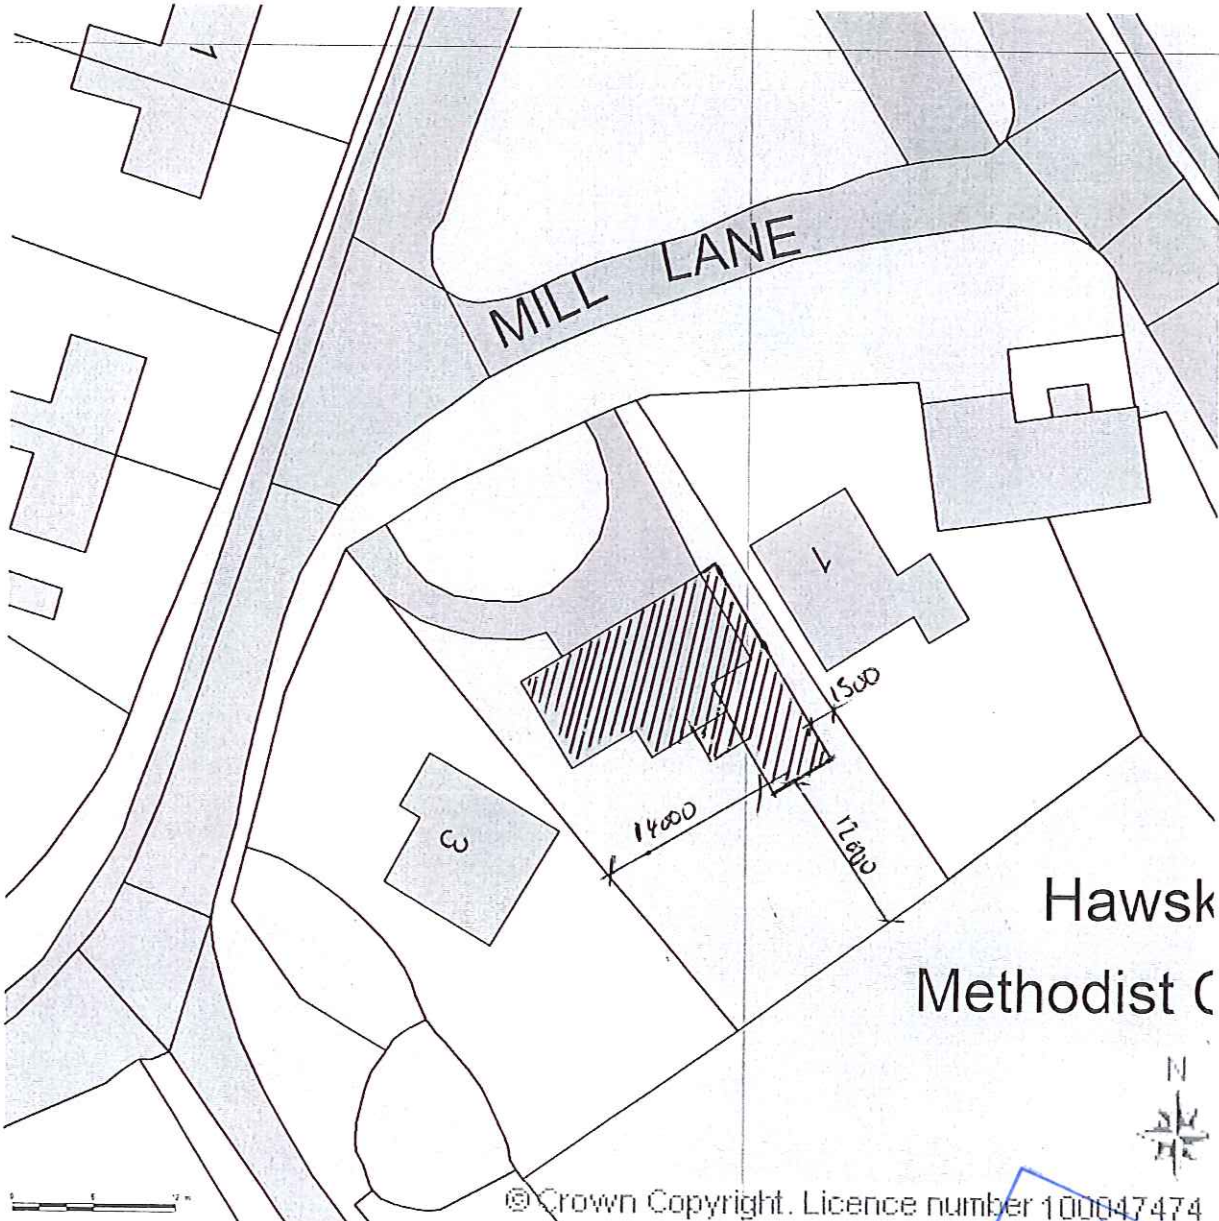

SITE LOCATION PLAN  
AREA 2 HA  
SCALE: 1:1250 on A4  
CENTRE COORDINATES: 492490 , 507660

Supplied by Streetwise Maps Ltd  
[www.streetwise.net](http://www.streetwise.net)  
Licence No: 100047474

Location Plan

NYMNPA  
23 SEP 2013

NYM / 2013 / 0 6 7 0 / FL

Streetwise

Enabled by  
Ordnance  
Survey

BLOCK PLAN  
AREA 90m x 90m  
SCALE: 1:500 on A4  
CENTRE COORDINATES: 492490 , 507658

Supplied by Streetwise Maps Ltd  
[www.streetwise.net](http://www.streetwise.net)  
Licence No: 100047474

NYMNP  
23 SEP 2013

Existing Site Plan

BLOCK PLAN  
AREA 90m x 90m  
SCALE: 1:500 on A4  
CENTRE COORDINATES: 492490 , 507658

Supplied by Streetwise Maps Ltd  
www.streetwise.net  
Licence No: 100047474

NYMNP  
23 SEP 2013