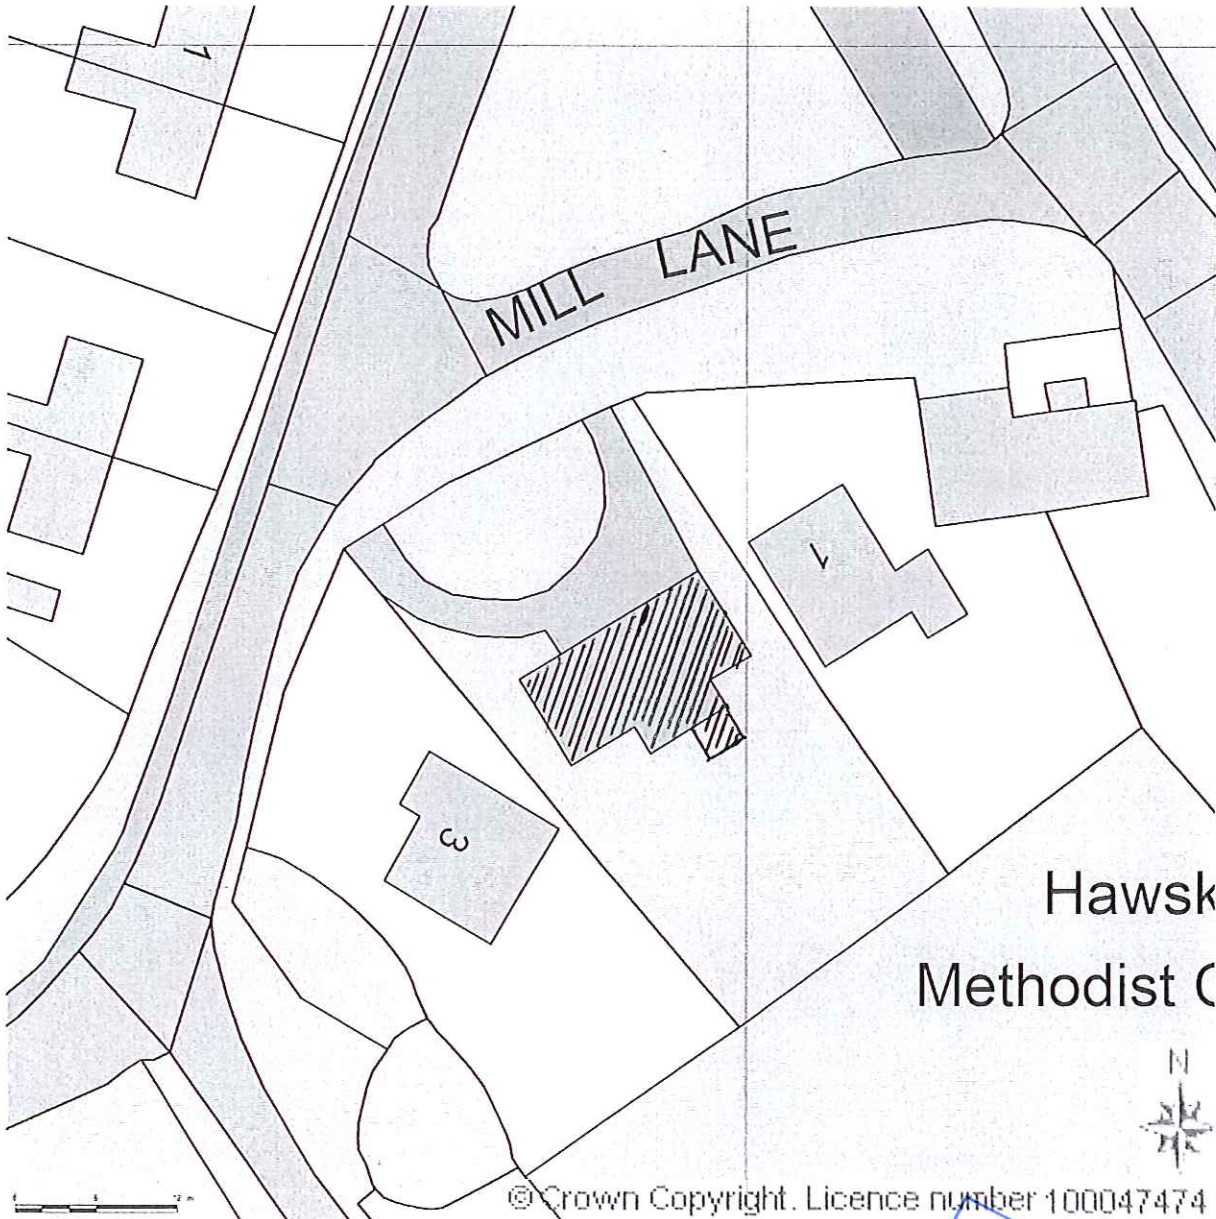

SITE LOCATION PLAN  
AREA 2 HA  
SCALE: 1:1250 on A4  
CENTRE COORDINATES: 492490 , 507660

Supplied by Streetwise Maps Ltd  
[www.streetwise.net](http://www.streetwise.net)  
Licence No: 100047474

Location Plan

NYMNPA  
23 SEP 2013

NYM / 2013 / 0 6 7 0 / FL

Streetwise

Enabled by  
Ordnance  
Survey

BLOCK PLAN  
AREA 90m x 90m  
SCALE: 1:500 on A4  
CENTRE COORDINATES: 492490 , 507658

Supplied by Streetwise Maps Ltd  
[www.streetwise.net](http://www.streetwise.net)  
Licence No: 100047474

NYMNP  
23 SEP 2013

Existing Site Plan

BLOCK PLAN  
AREA 90m x 90m  
SCALE: 1:500 on A4  
CENTRE COORDINATES: 492490 , 507658

Supplied by Streetwise Maps Ltd  
www.streetwise.net  
Licence No: 100047474

NYMNP  
23 SEP 2013