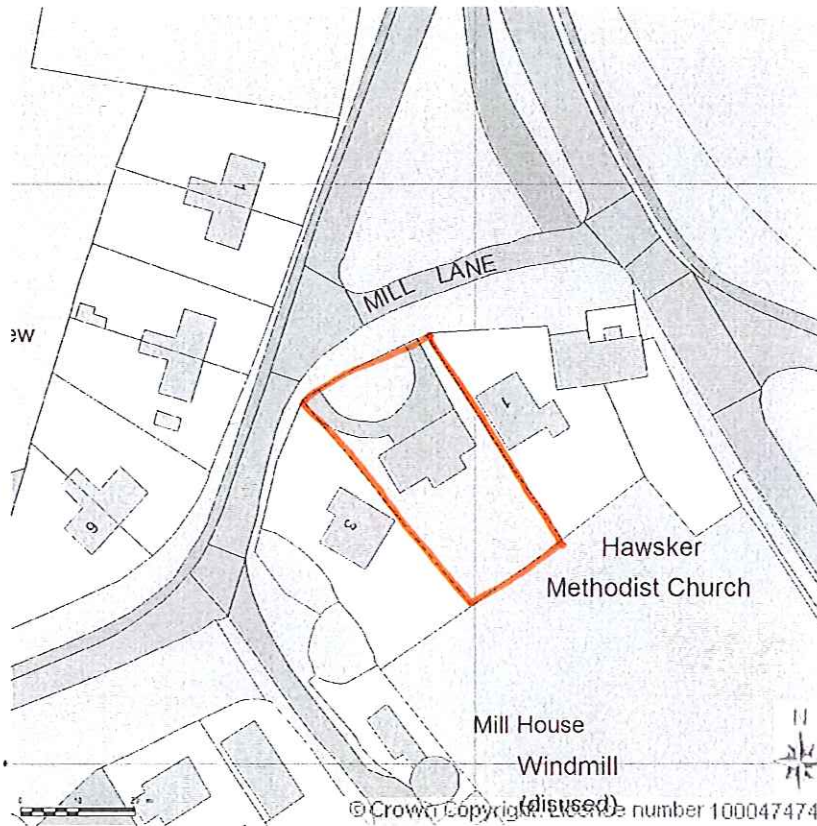

SITE LOCATION PLAN  
AREA 2 HA  
SCALE: 1:1250 on A4  
CENTRE COORDINATES: 492490 , 507660

Supplied by Streetwise Maps Ltd  
[www.streetwise.net](http://www.streetwise.net)  
Licence No: 100047474

Location Plan

NYMNPA  
23 SEP 2013

NYM / 2013 / 0 6 7 0 / FL

Streetwise

Enabled by  
Ordnance  
Survey

BLOCK PLAN  
AREA 90m x 90m  
SCALE: 1:500 on A4  
CENTRE COORDINATES: 492490 , 507658

Supplied by Streetwise Maps Ltd  
[www.streetwise.net](http://www.streetwise.net)  
Licence No: 100047474

NYMNP  
23 SEP 2013

Existing Site Plan

BLOCK PLAN  
AREA 90m x 90m  
SCALE: 1:500 on A4  
CENTRE COORDINATES: 492490 , 507658

Supplied by Streetwise Maps Ltd  
www.streetwise.net  
Licence No: 100047474

NYMNP  
23 SEP 2013

Proposed site plan