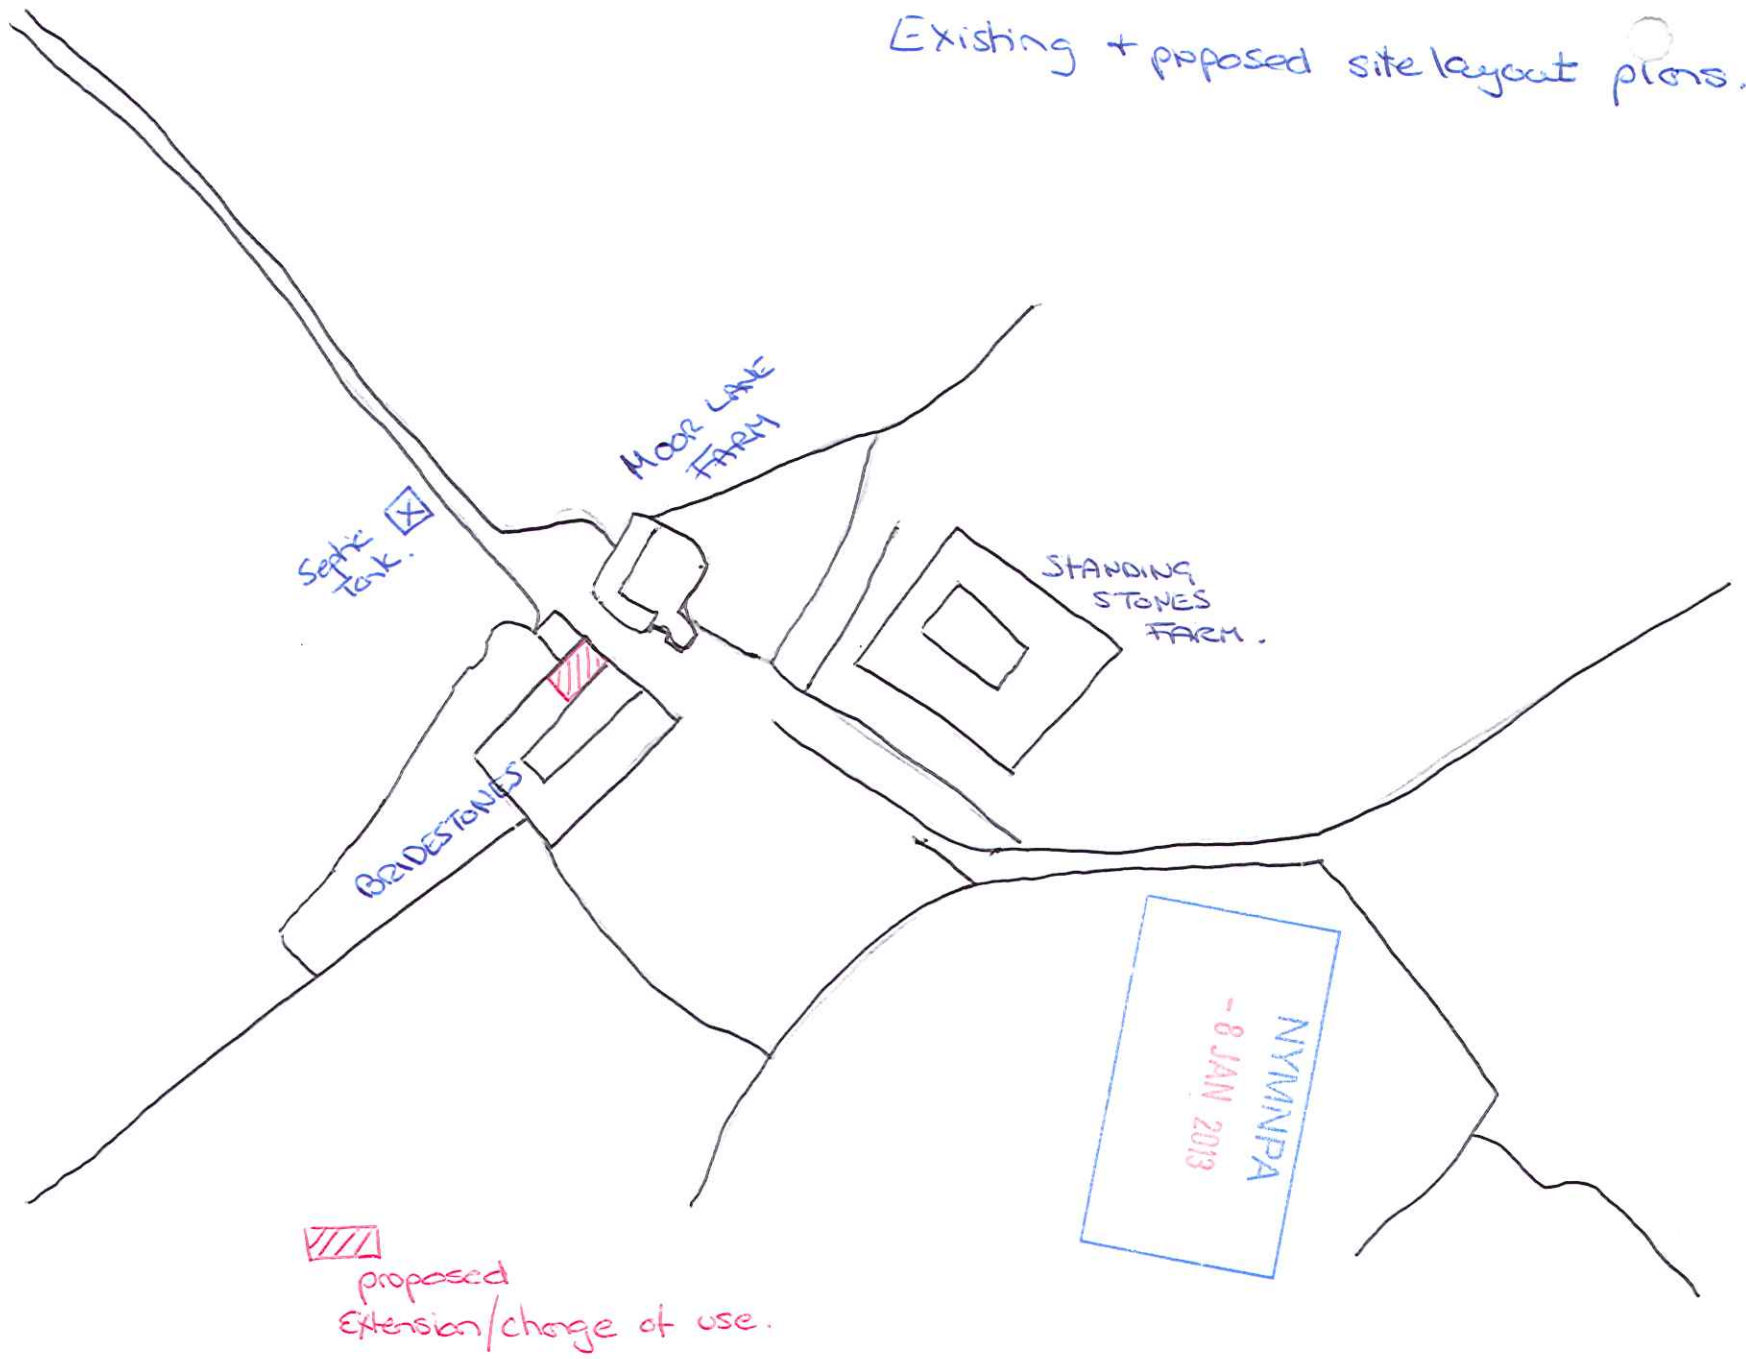

Land Registry  
Official copy of  
title plan

Title number NYK249443  
Ordnance Survey map reference NZ8404NW  
Scale 1:1250  
Administrative area SCARBOROUGH

©Crown Copyright. Produced by Land Registry. Reproduction in whole or in part is prohibited without the prior written permission of Ordnance Survey. Licence Number 100026316.

Moor Lane  
Farm

proposed  
Extension.

Bridestones

NYM/NPA  
- 8 JAN 2013

Location Plan.

NYM / 2013 / 0017 / FL 4

Existing + proposed site layout plans.

 proposed extension/change of use.

Scale 1:200