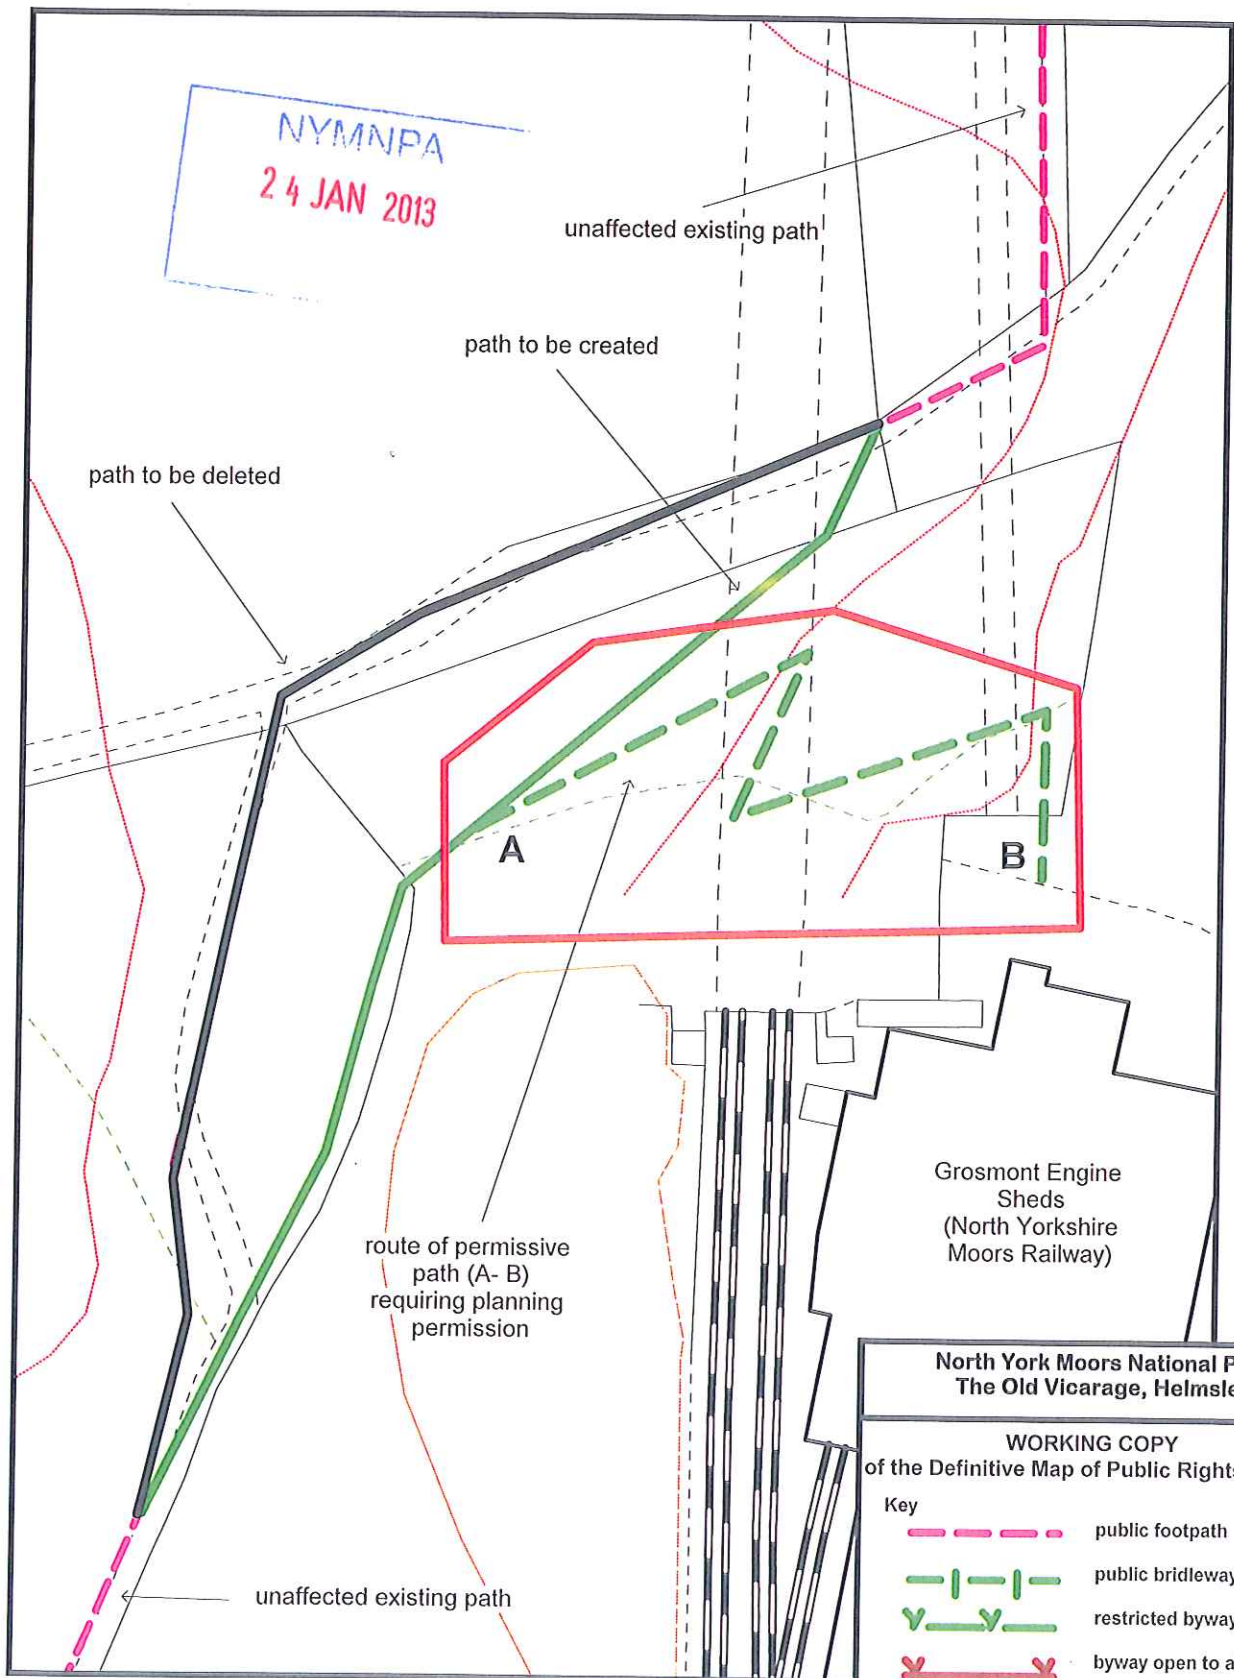

# NORTHGATE SE GIS Print Template

This material has been reproduced from Ordnance Survey digital map data with the permission of the controller of Her Majesty's Stationery Office, © Crown Copyright.

NYMNP Authority  
24 JAN 2013

unaffected existing path

path to be created

path to be deleted

A

B

route of permissive path (A-B)  
requiring planning permission

Grosmont Engine Sheds  
(North Yorkshire Moors Railway)

unaffected existing path

Map Centre NZ 8278 0500

**North York Moors National Park**  
**The Old Vicarage, Helmsley**

WORKING COPY  
of the Definitive Map of Public Rights of Way

Key

- public footpath
- public bridleway
- restricted byway
- byway open to all traffic
- public road

Scale 1:650  
Issued EAW 191212

© Crown copyright. All rights reserved  
North York Moors National Park Authority. 100021930 2012