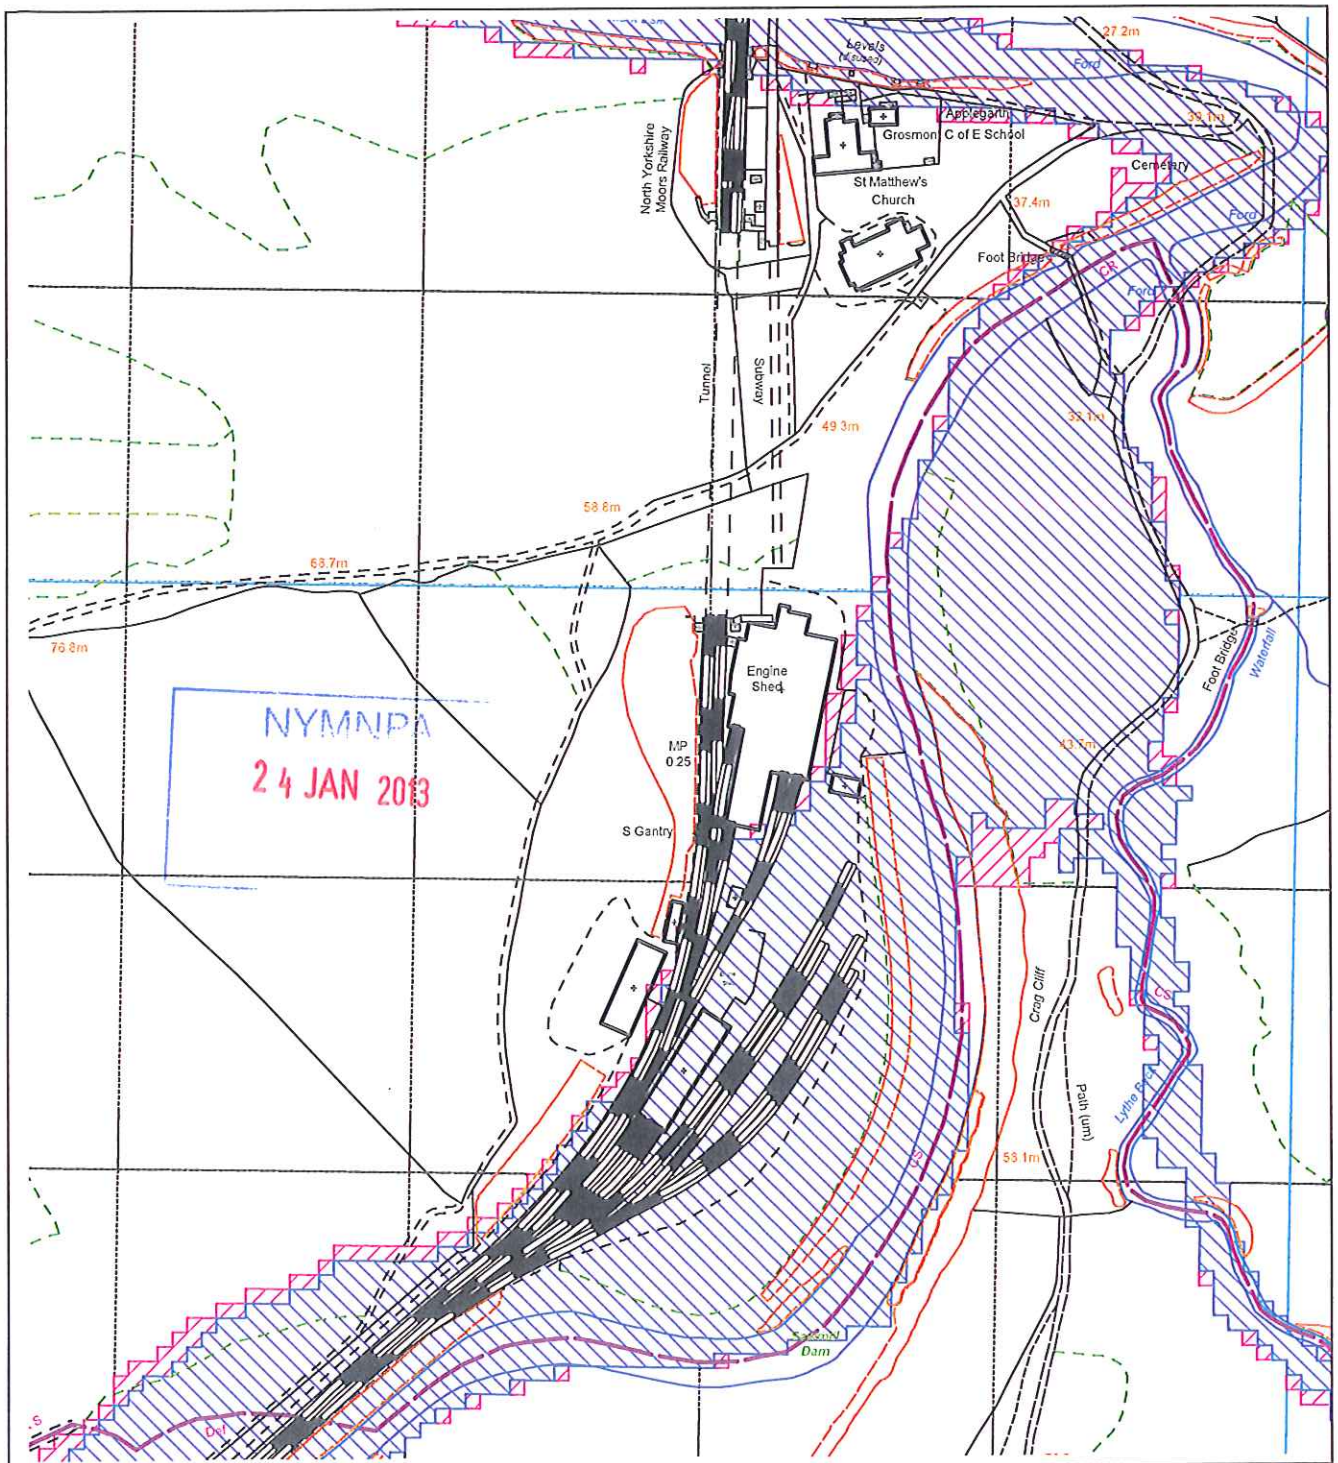

# NORTHGATE SE GIS Print Template

This material has been reproduced from Ordnance Survey digital map data with the permission of the controller of Her Majesty's Stationery Office, © Crown Copyright.

NYMNP Authority  
24 JAN 2013

unaffected existing path

path to be created

path to be deleted

A

B

route of permissive path (A-B)  
requiring planning permission

Grosmont Engine Sheds  
(North Yorkshire Moors Railway)

unaffected existing path

Map Centre NZ 8278 0500

**North York Moors National Park**  
**The Old Vicarage, Helmsley**

WORKING COPY  
of the Definitive Map of Public Rights of Way

Key

- public footpath
- public bridleway
- restricted byway
- byway open to all traffic
- public road

Scale 1:650  
Issued EAW 191212

© Crown copyright. All rights reserved  
North York Moors National Park Authority. 100021930 2012