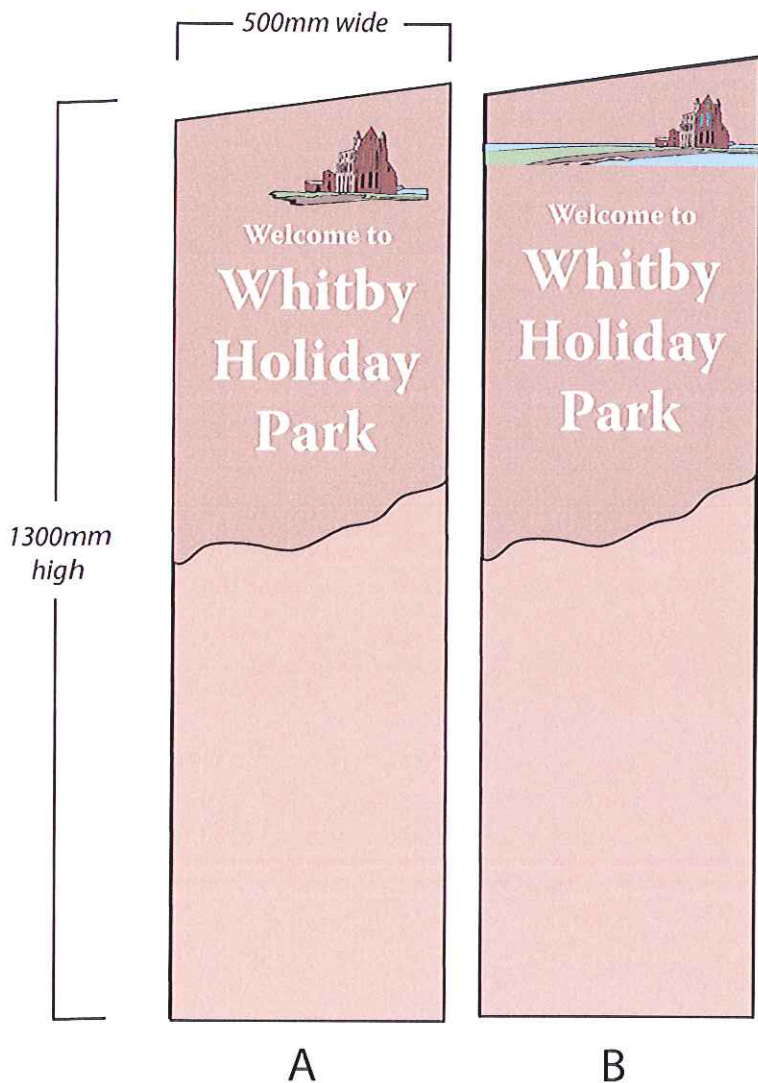

Draft 1 - sign style C2

Specification

Sign made from Yorkstone
500mm wide x 1.8m high x 60 - 80mm thick.

Graphic on top of abbey, raised and painted as shown. Choose from A or B.

Text raised and painted white on a deeply sandblasted background.

Below irregular line to be dressed stone.

Whitby Caravan Park Directional Sign

BY APPROVING THIS PROOF YOU HAVE AGREED TO THE PRODUCTION OF YOUR PRODUCT AS SHOWN ABOVE. IT IS YOUR RESPONSIBILITY TO DOUBLE CHECK THAT THE SPELLING, GRAMMAR AND CONTENT IS CORRECT.