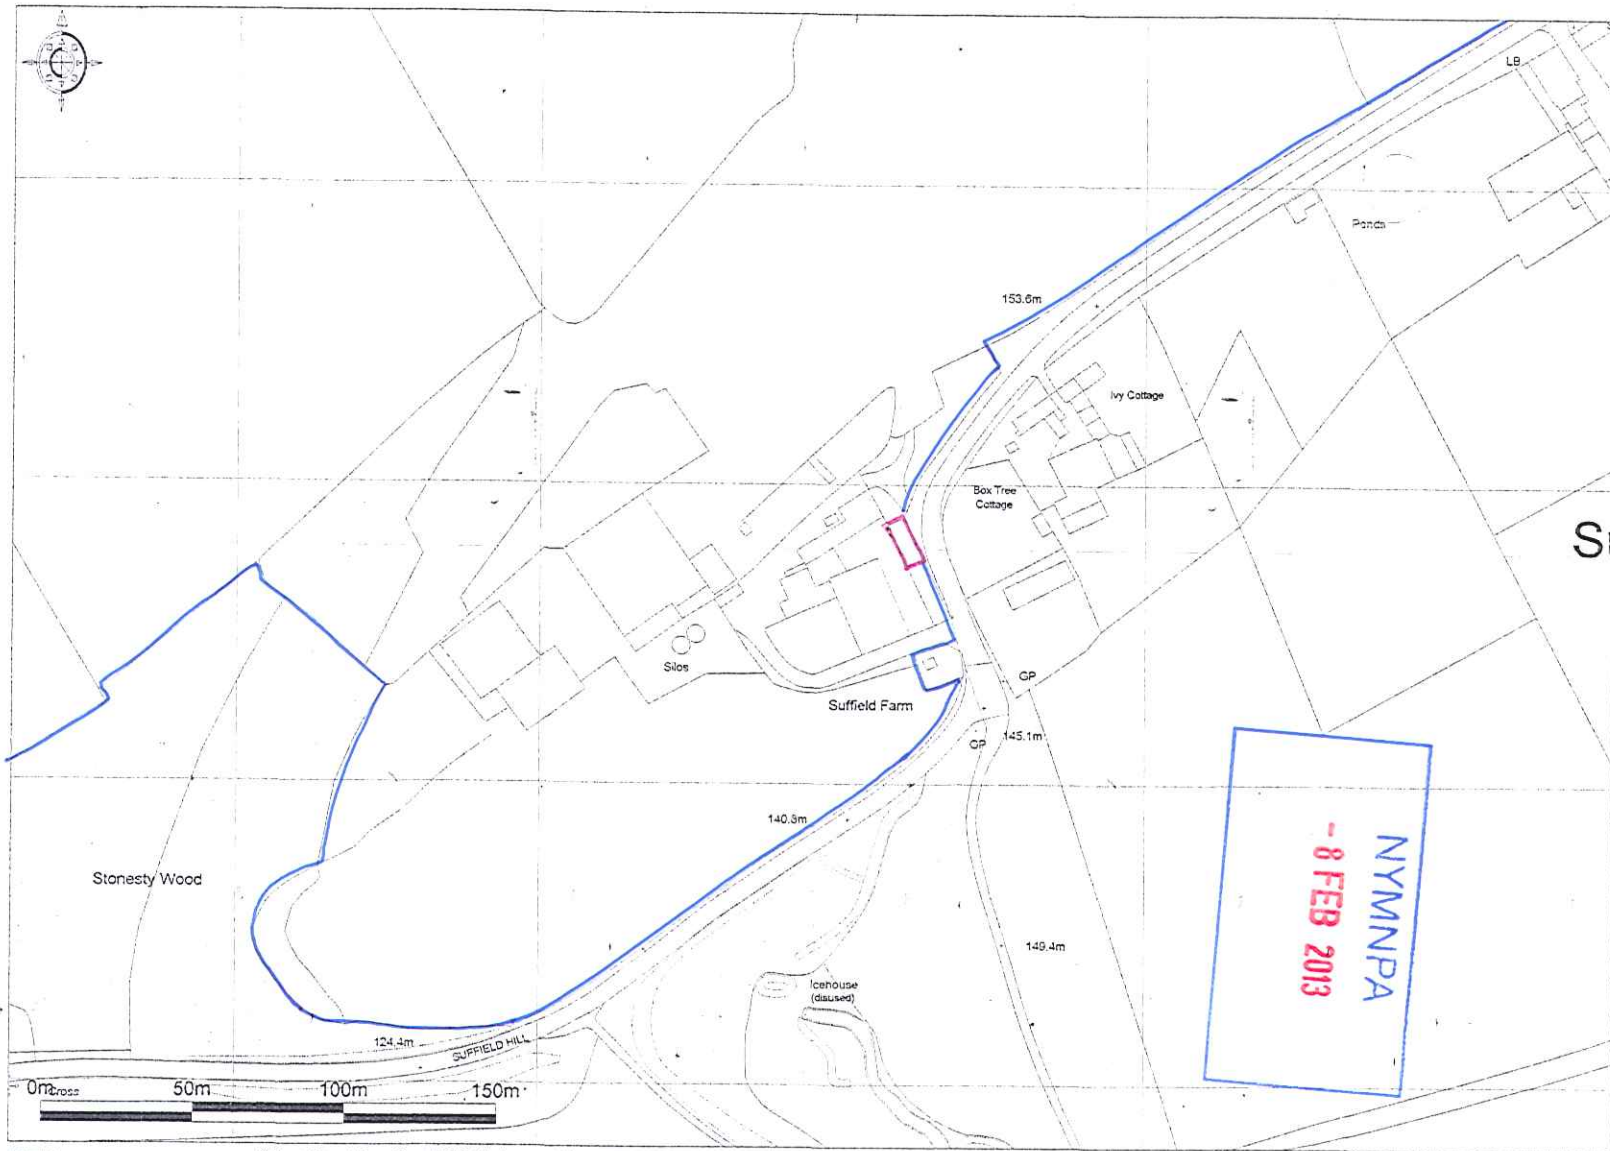

0m 5m 10m 15m

Suffield Farm

Promap

Ordnance Survey © Crown Copyright 2013. All rights reserved. Licence number 100020449.
Geomatics plc 2013. Plotted Scale - 1:2500

NYM / 2013 / 0 0 8 0 / P L