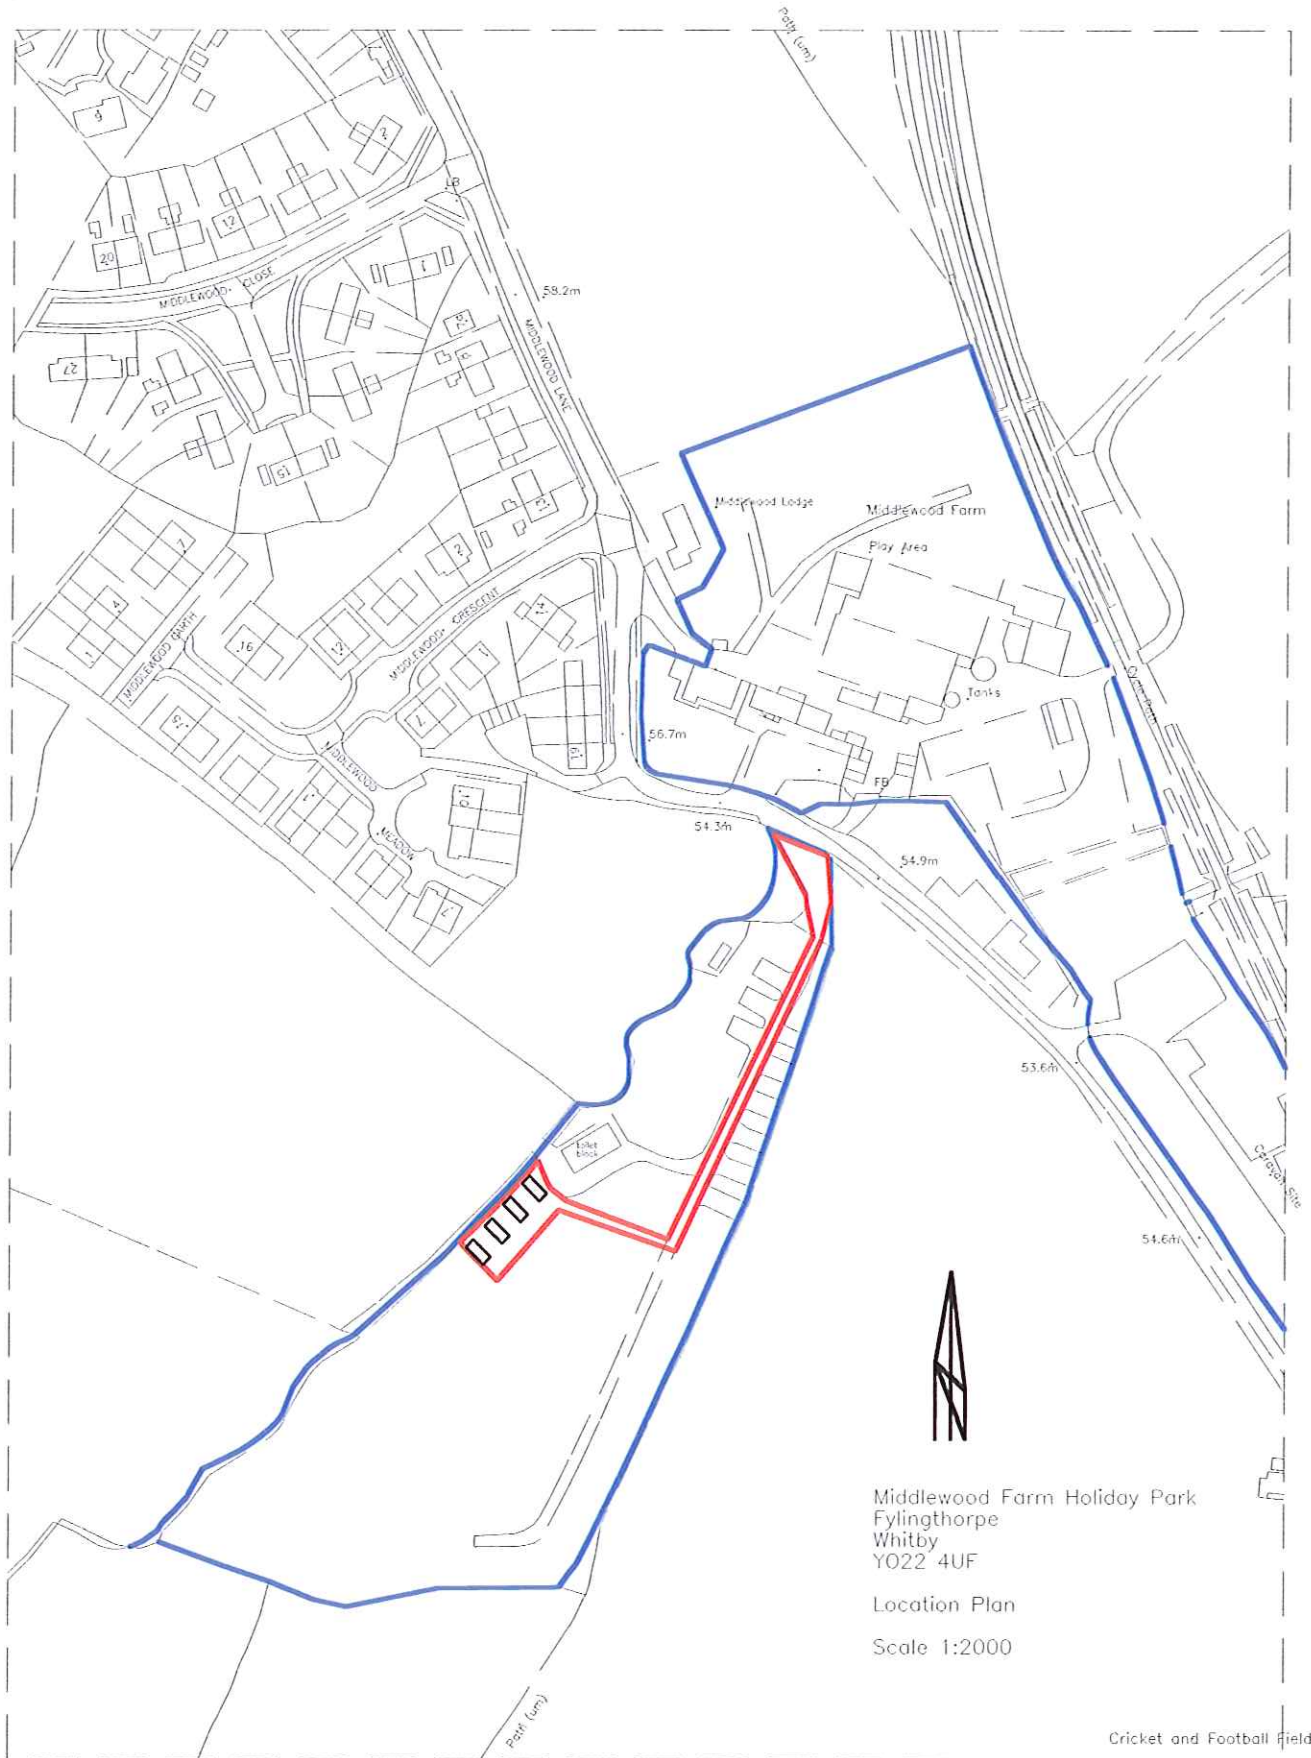

NYM / 2013 / 0091 / FL -

Middlewood Farm Holiday Park
Fylingthorpe
Whitby
YO22 4UF

Block Plan

Scale 1:500 on A4

NYMNP
15 FEB 2013

NYM / 2013 / 0091 / FL

NYMNP
15 FEB 2013

NYM / 2013 / 0091 / FL

Middlewood Farm Holiday Park
Fylingthorpe
Whitby
YO22 4UF

Block Plan

Scale 1:500 on A4