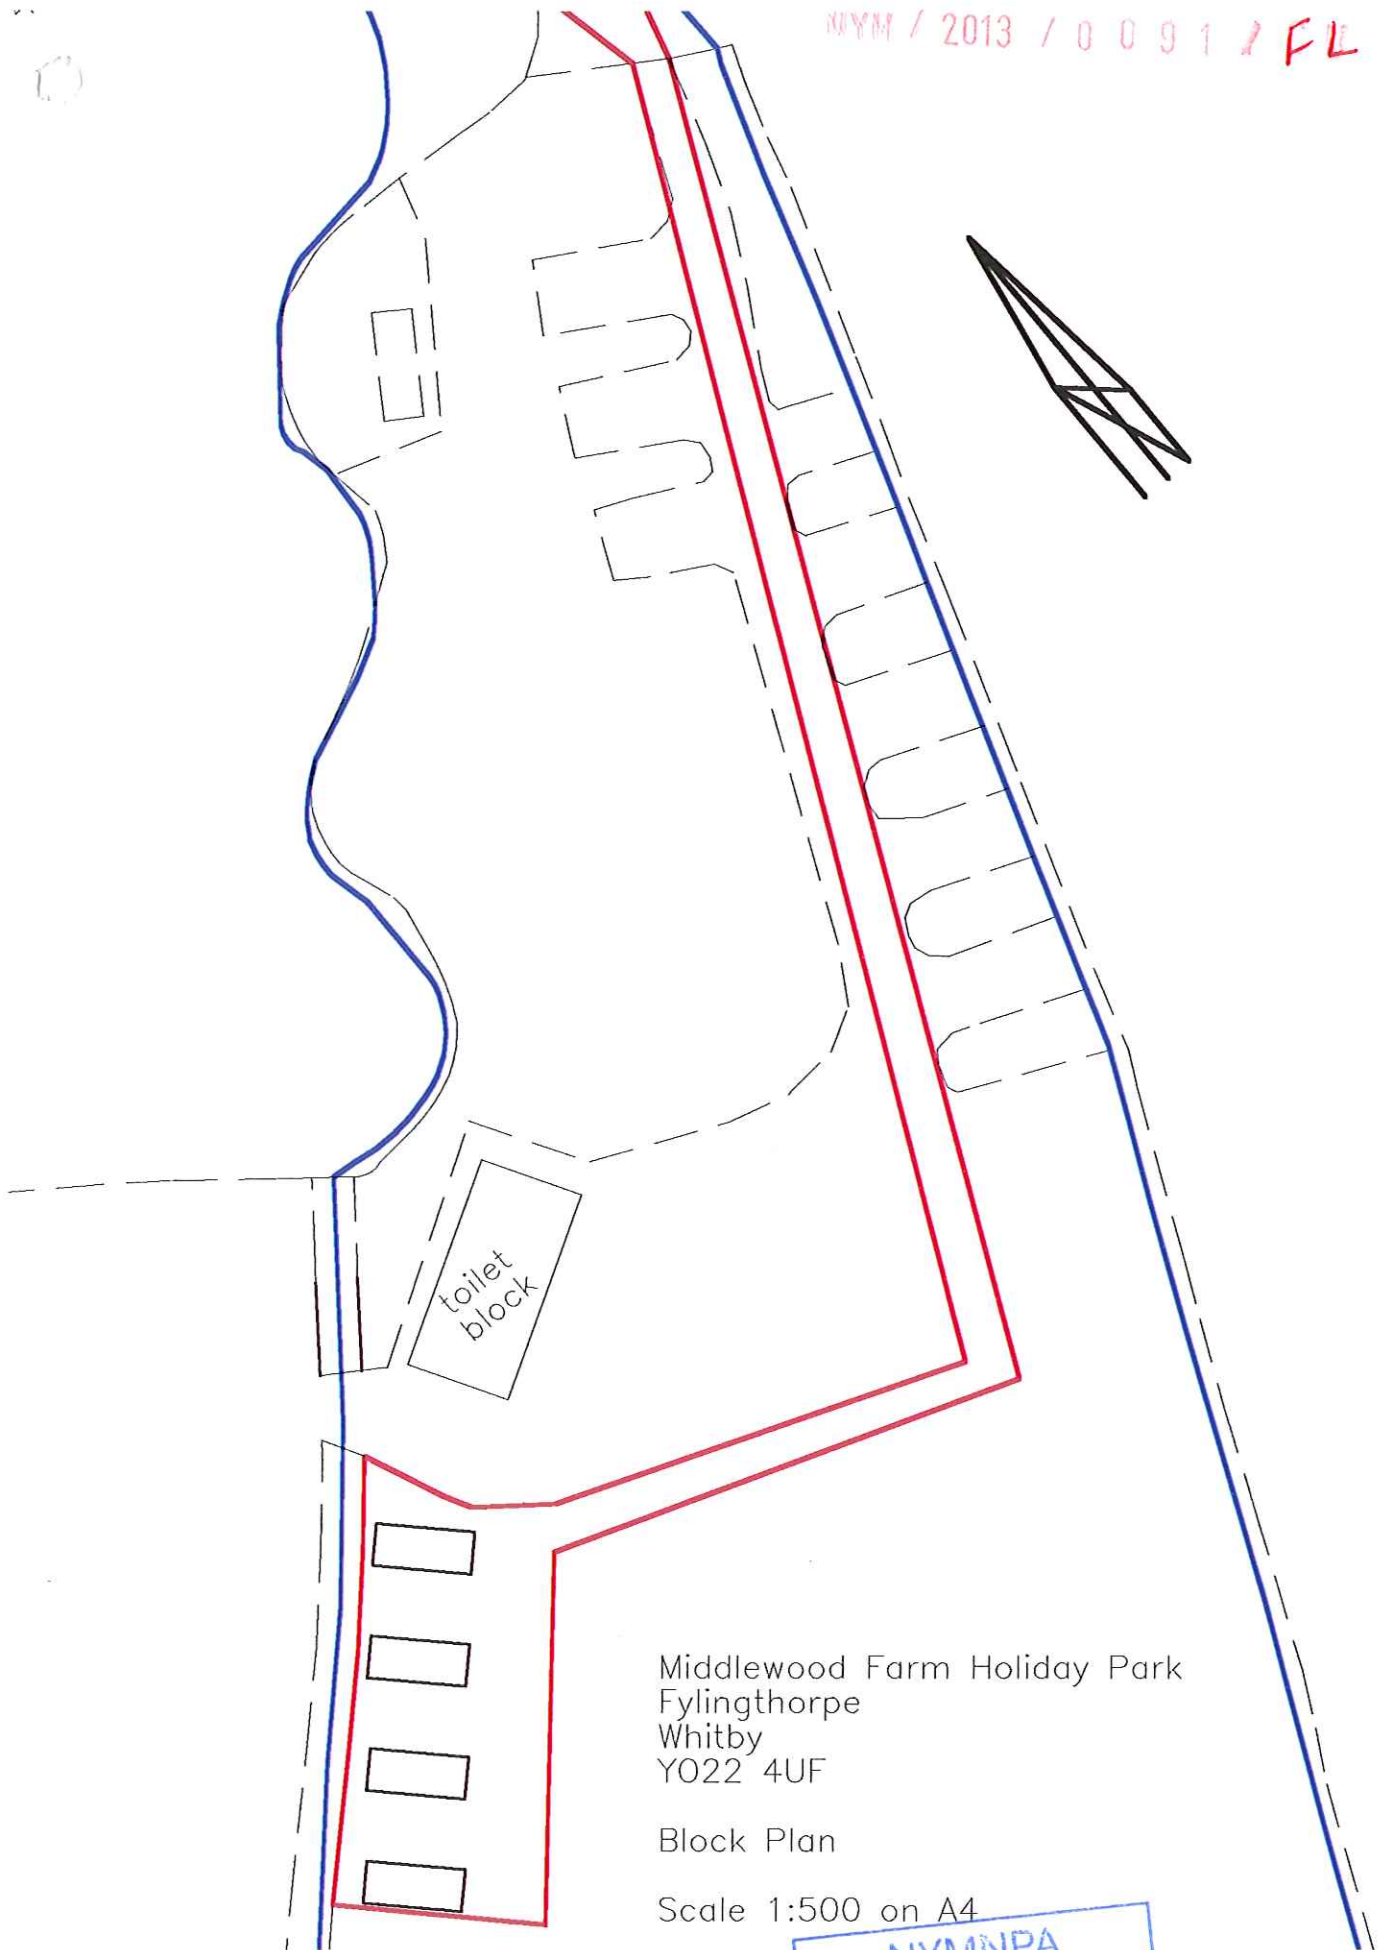

NYM / 2013 / 0091 / FL -

Middlewood Farm Holiday Park
Fylingthorpe
Whitby
YO22 4UF

Block Plan

Scale 1:500 on A4

NYMNP
15 FEB 2013

NYM / 2013 / 0091 / FL

NYMNP
15 FEB 2013

NYM / 2013 / 0091 / FL

Middlewood Farm Holiday Park
Fylingthorpe
Whitby
YO22 4UF

Block Plan

Scale 1:500 on A4