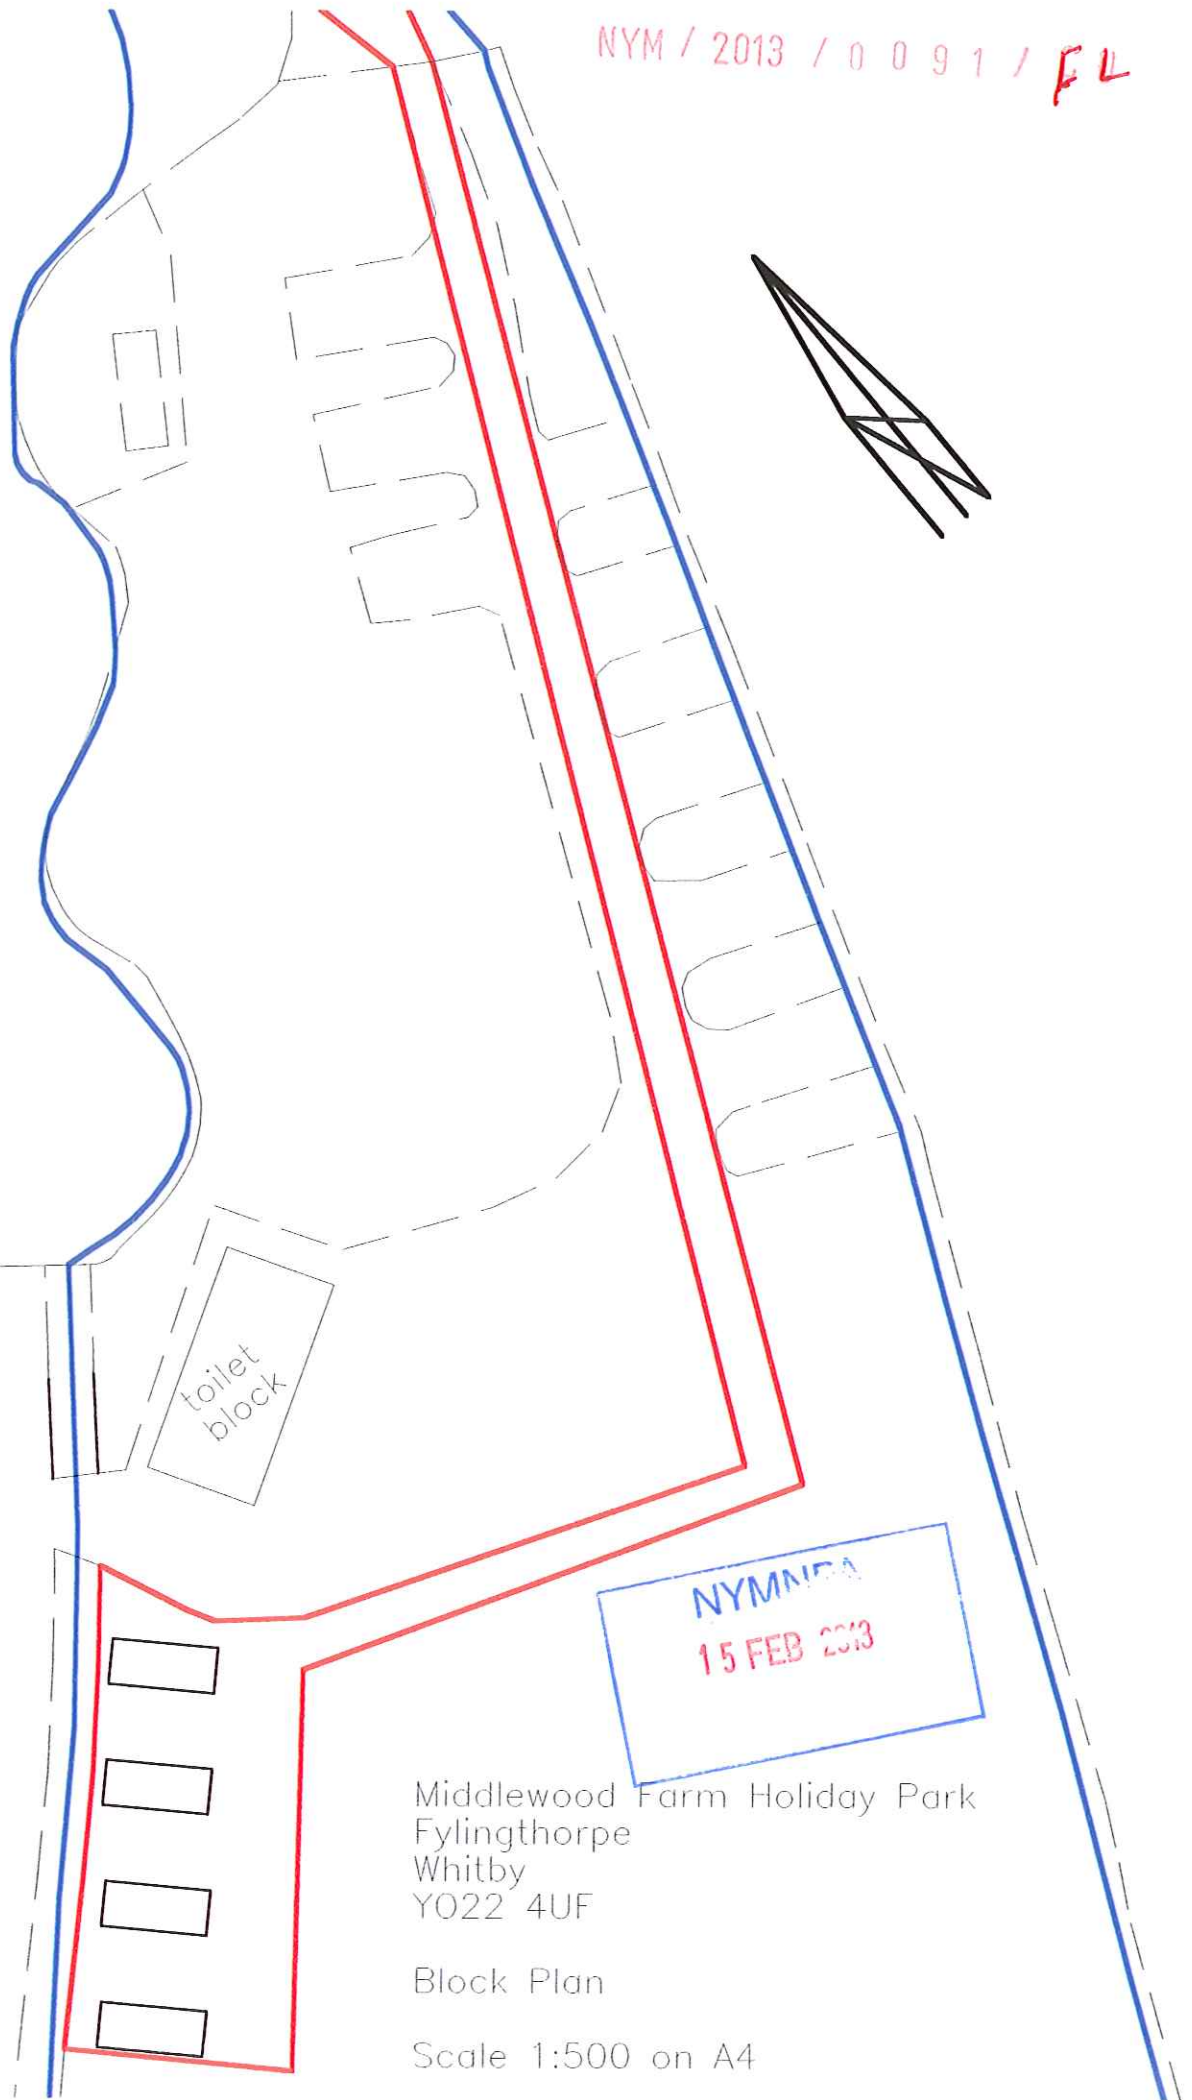

NYM / 2013 / 0091 / FL -

Middlewood Farm Holiday Park
Fylingthorpe
Whitby
YO22 4UF

Block Plan

Scale 1:500 on A4

NYMNP
15 FEB 2013

NYM / 2013 / 0091 / FL

NYMNP
15 FEB 2013

NYM / 2013 / 0091 / FL

Middlewood Farm Holiday Park
Fylingthorpe
Whitby
YO22 4UF

Block Plan

Scale 1:500 on A4