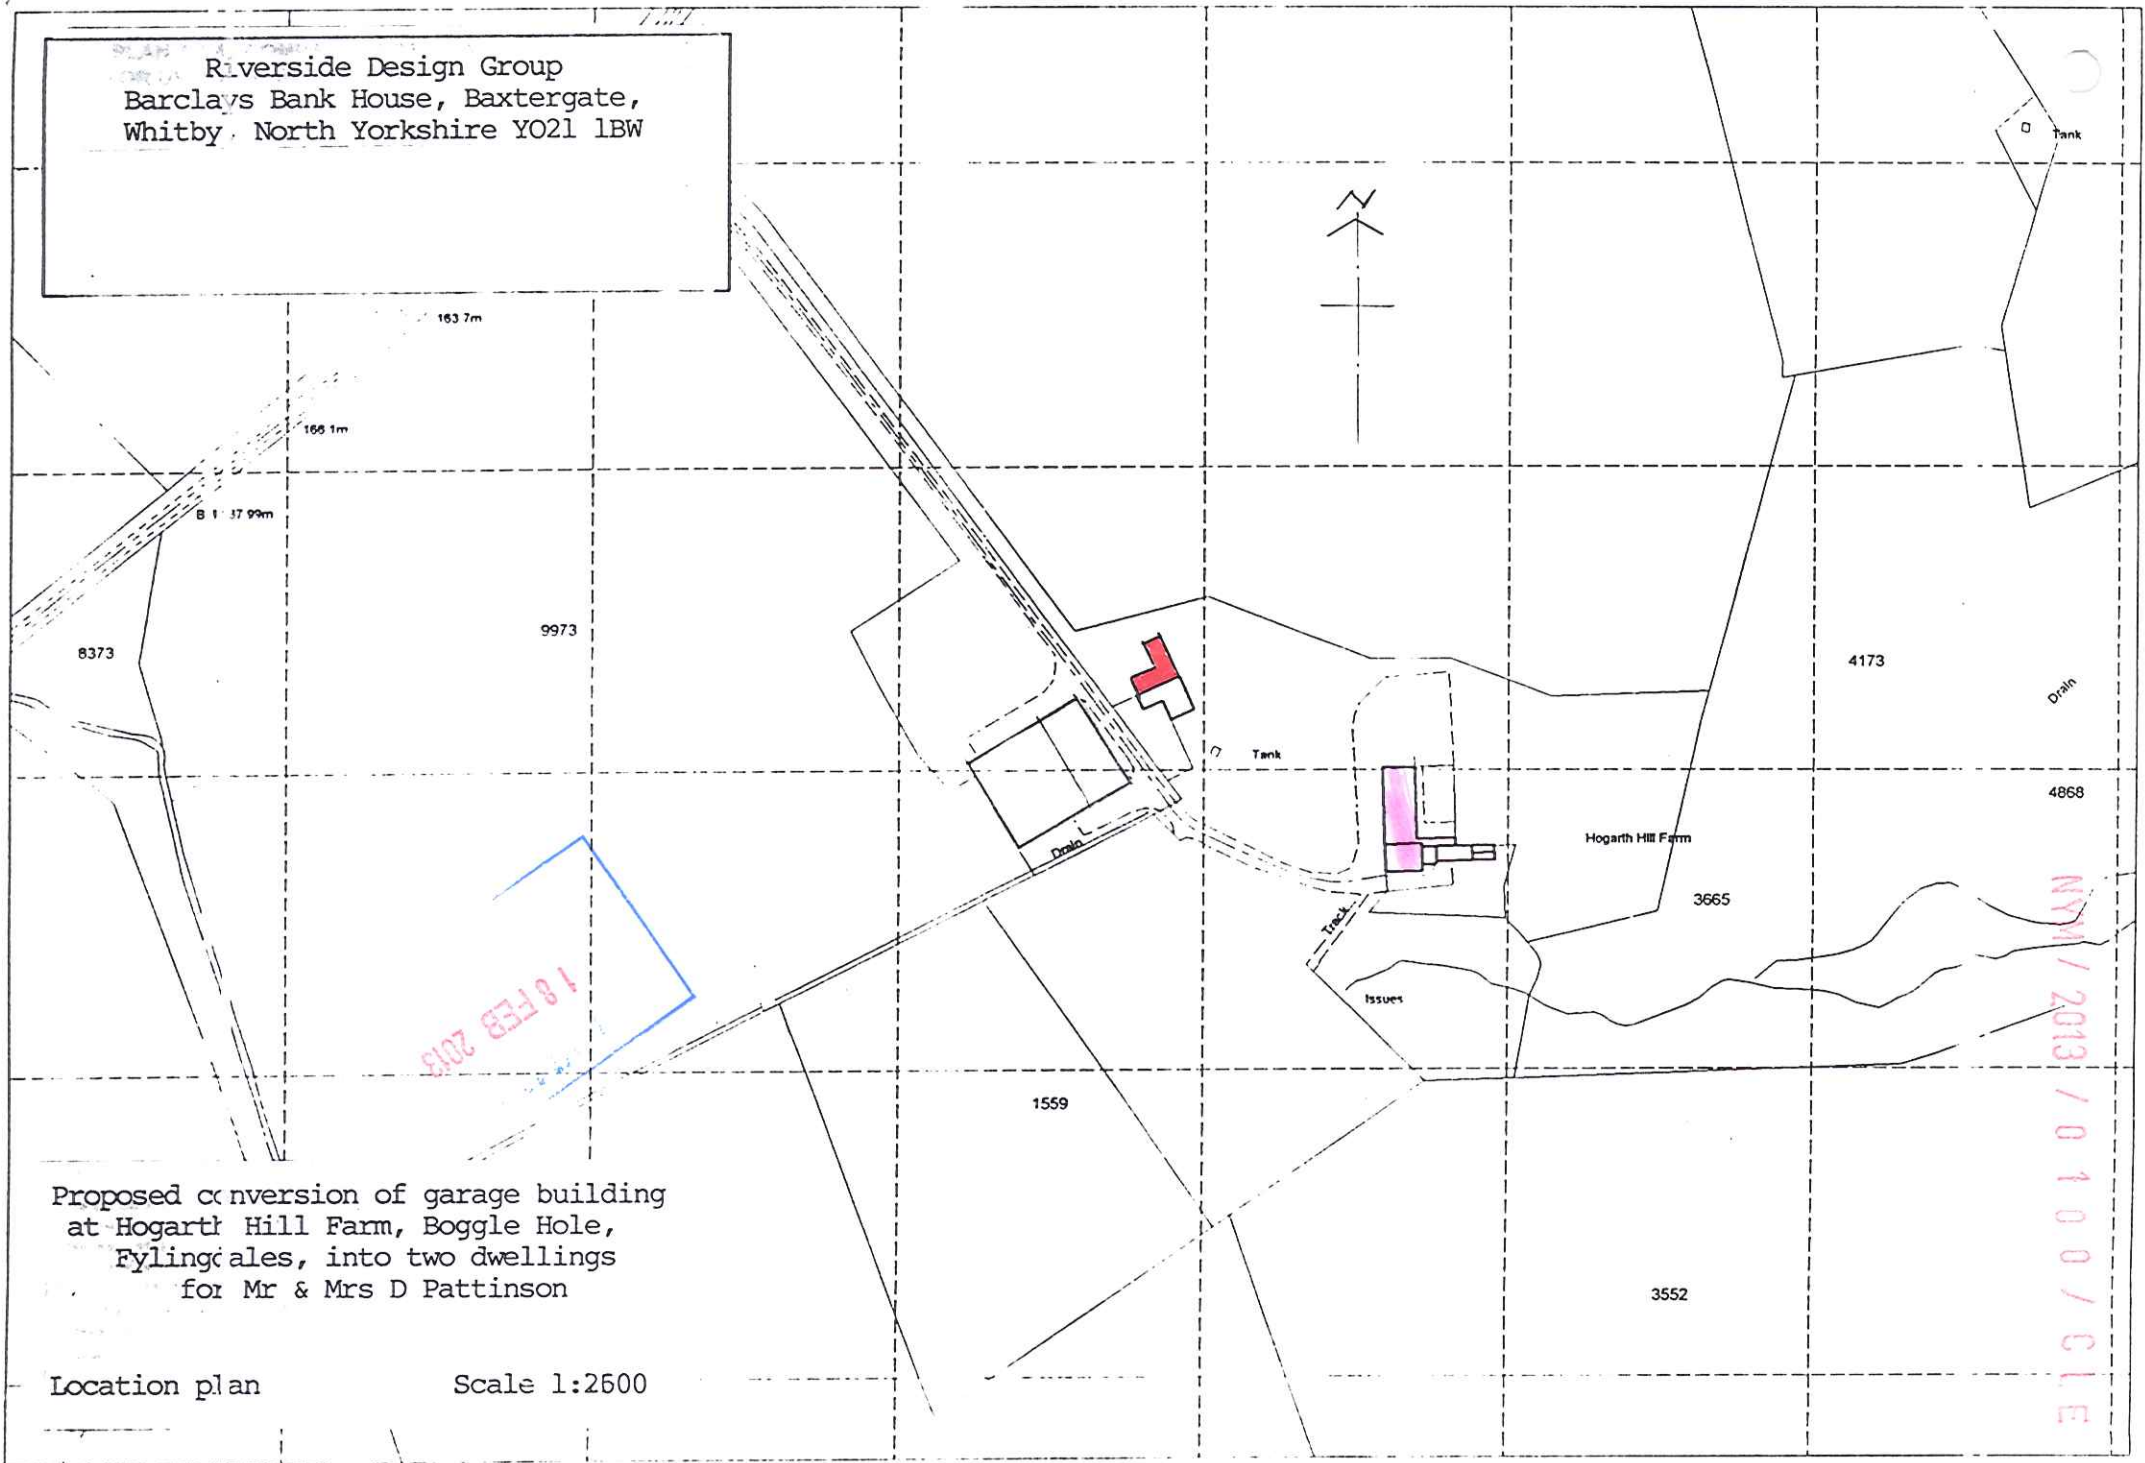

Riverside Design Group
Barclays Bank House, Baxtergate,
Whitby, North Yorkshire YO21 1BW

Proposed conversion of garage building
at Hogarth Hill Farm, Boggle Hole,
Fylingdales, into two dwellings
for Mr & Mrs D Pattinson

Location plan

Scale 1:2500