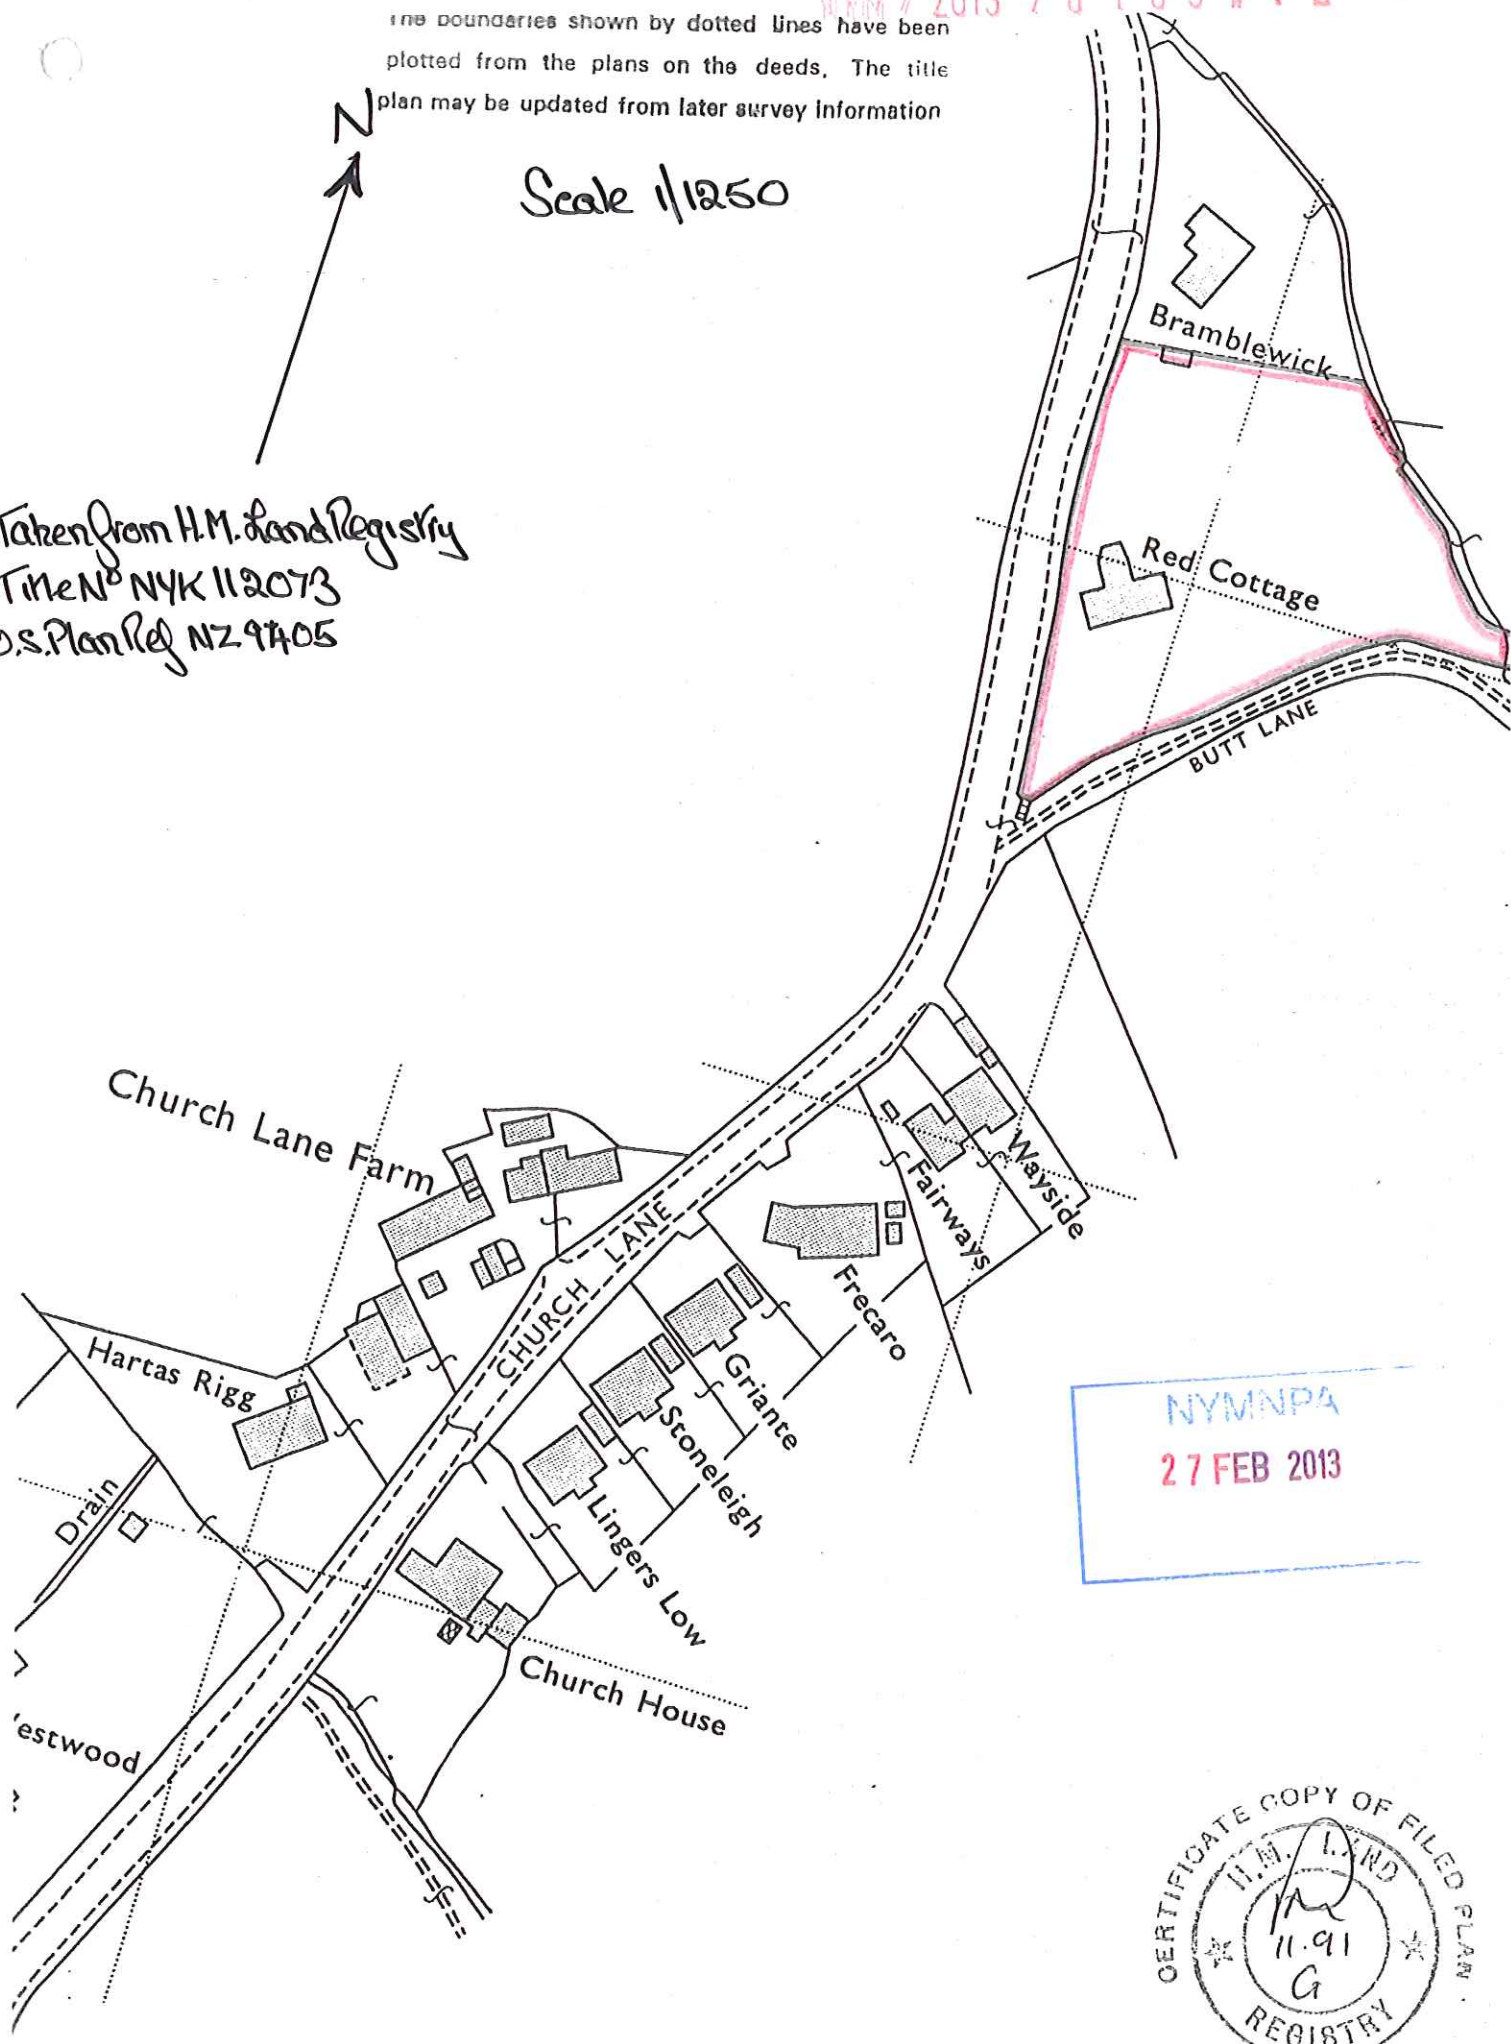

NYM / 2013 / 0109 / FL - 3

The boundaries shown by dotted lines have been plotted from the plans on the deeds. The title plan may be updated from later survey information

Scale 1/1250

Taken from H.M. Land Registry  
Title No NYK 112073  
O.S. Plan Ref NZ 9405