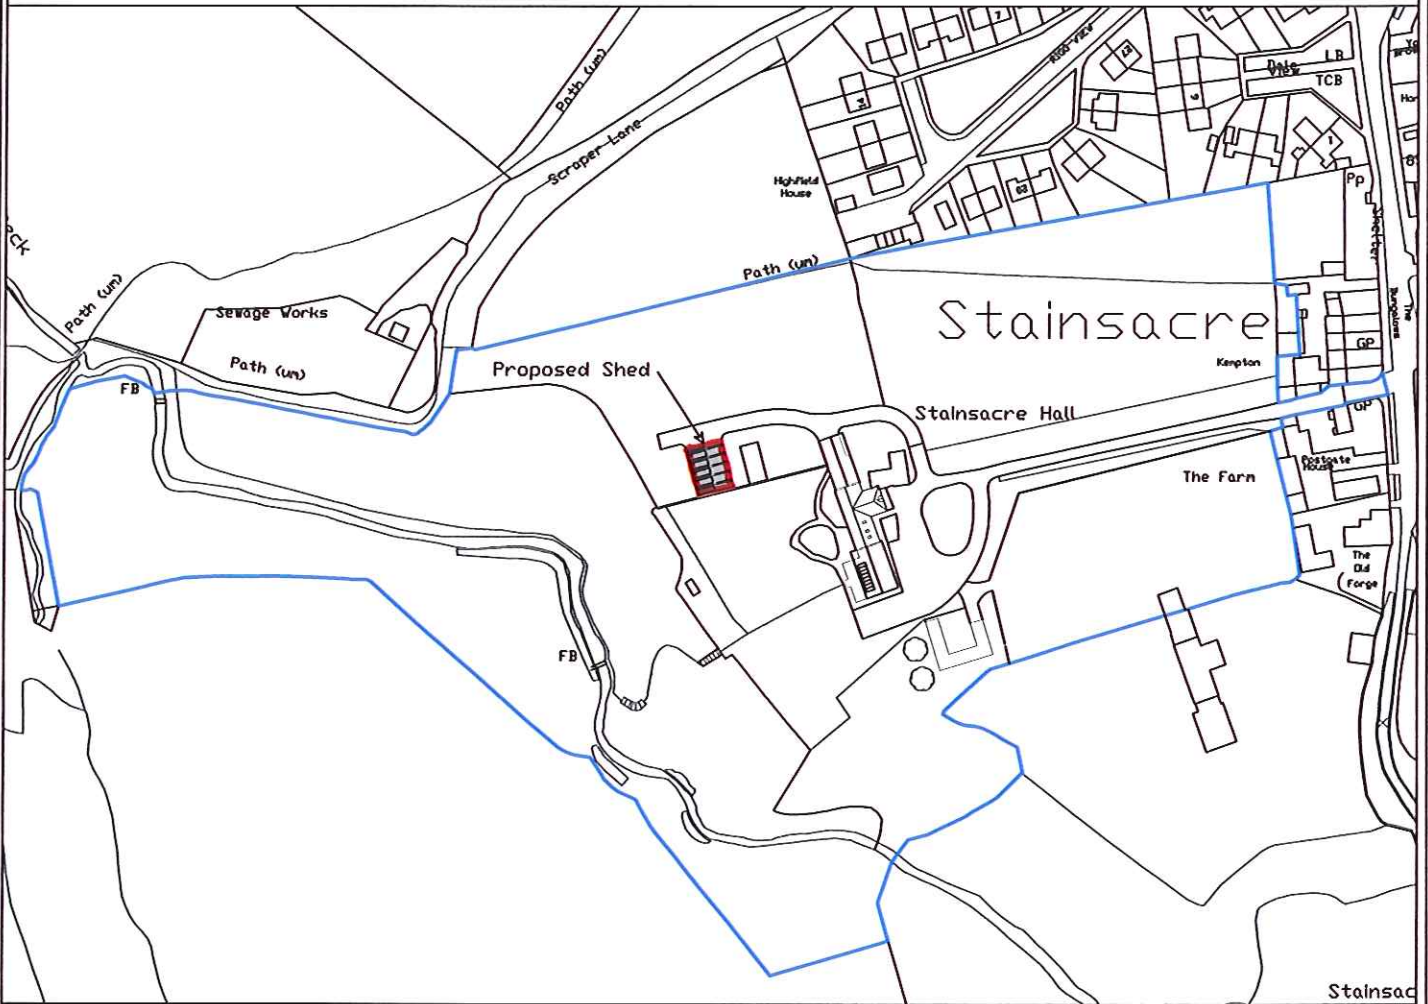

Stainsacre Hall

Stainsacre, Whitby
NORTH YORKSHIRE, YO22 4NT

SCALE 1:2500

Location Plan for Forestry Shed, Stainsacre Hall, Stainsacre

NYM / 2013 / 0 1 2 2 / FL

NYMNPA
-1 MAR 2013