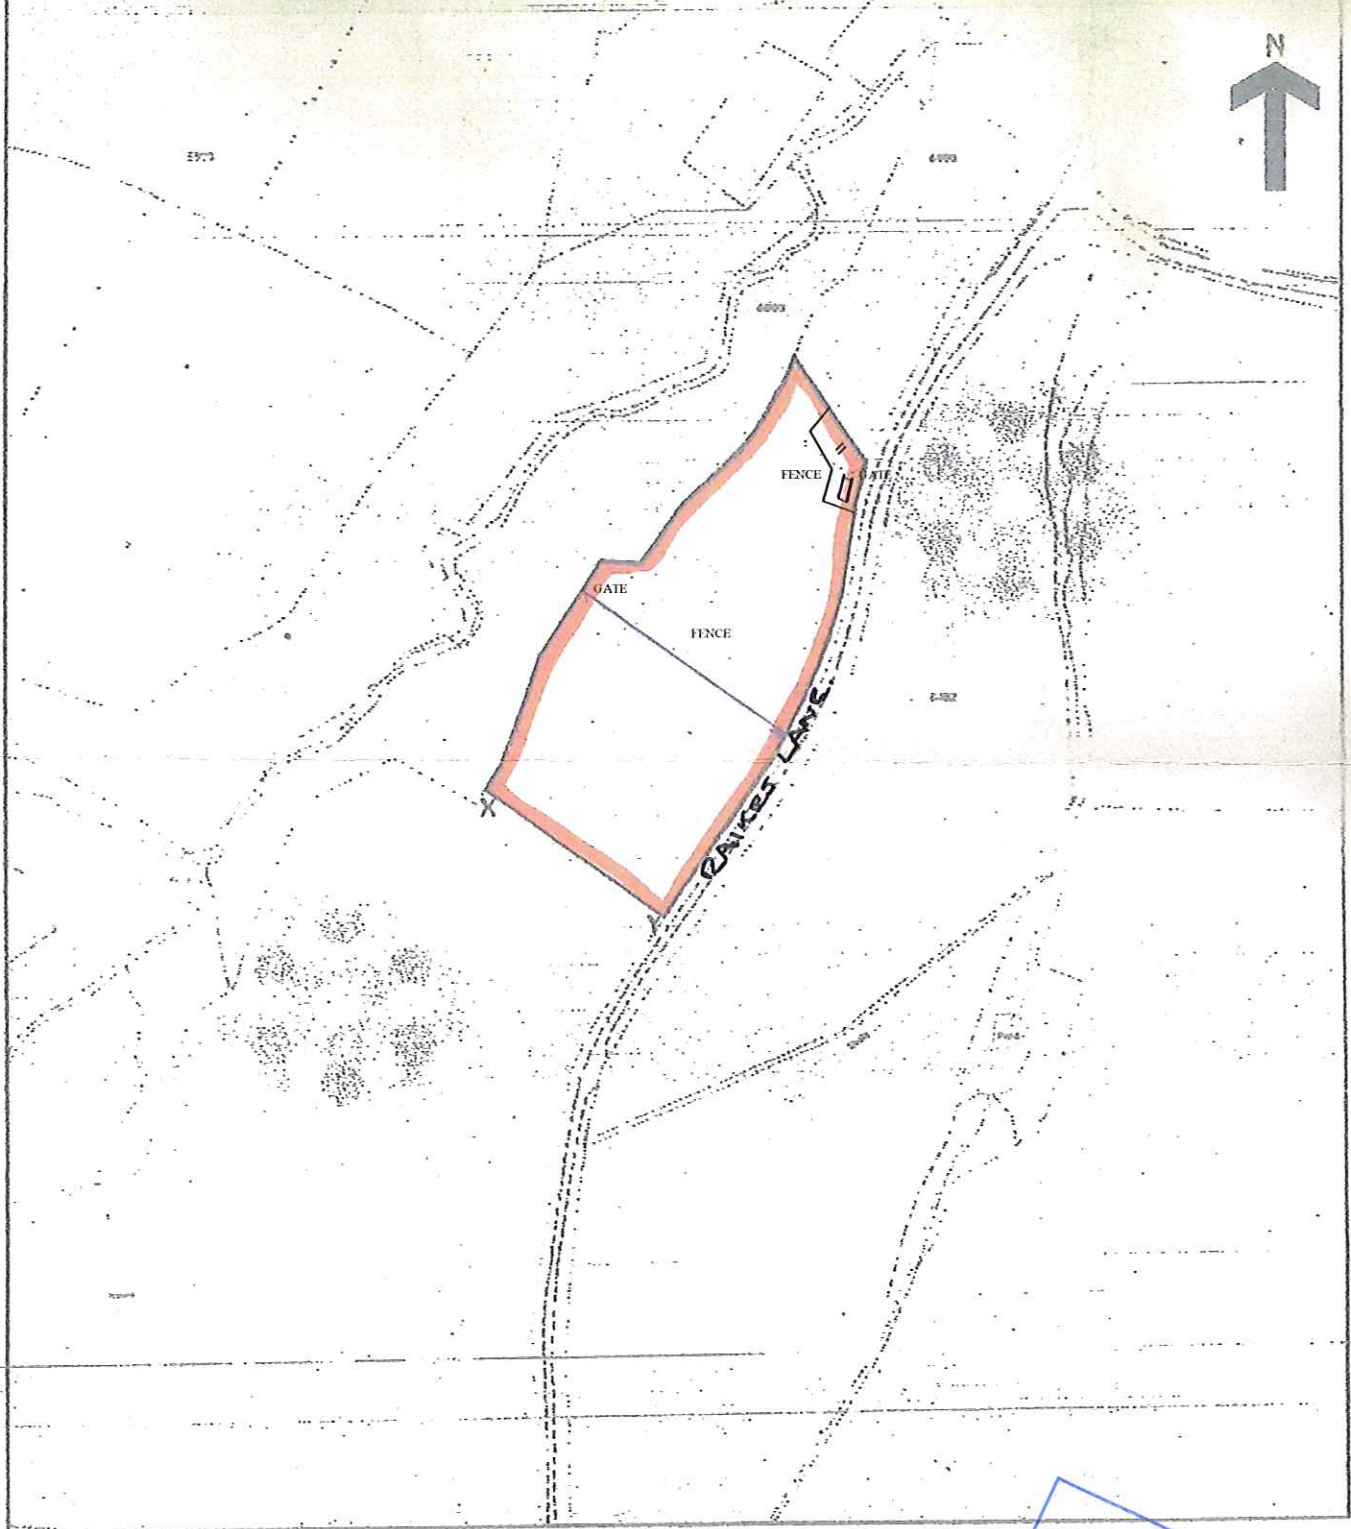

NYM / 2013 / 0201 / FL

Land Registry Official copy of title plan

Title number NYK314799
Ordnance Survey map reference NZ9005NE
Scale 1:2500
Administrative area NORTH YORKSHIRE :
SCARBOROUGH

© Crown Copyright. Produced by Land Registry. Reproduction in whole or in part is prohibited without the prior written permission of Ordnance Survey. Licence Number 100015036