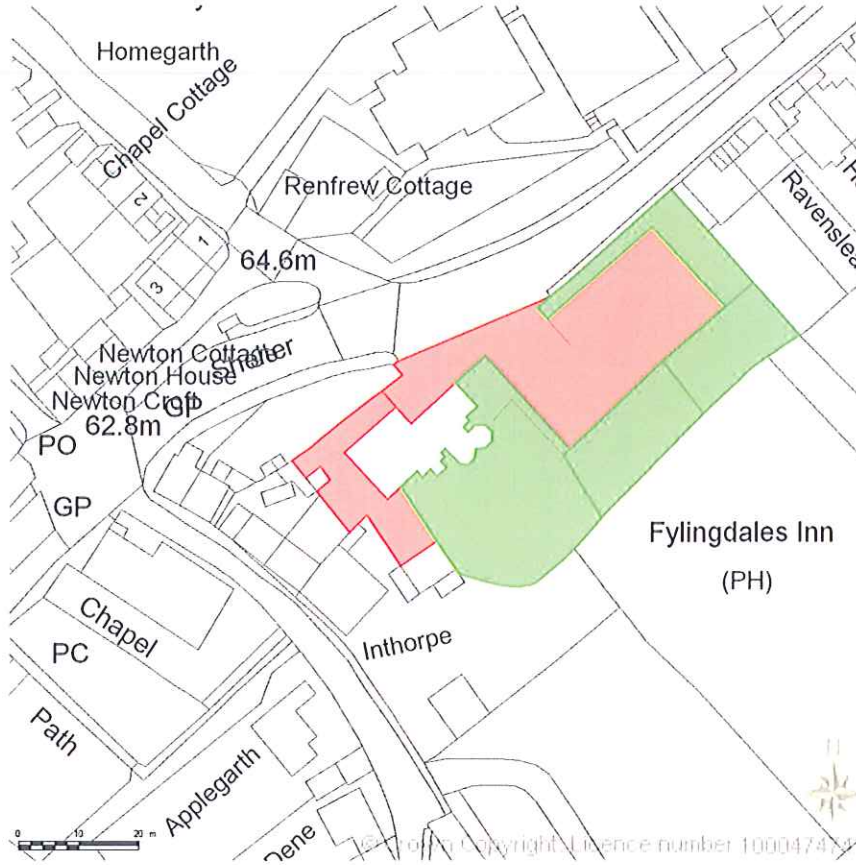

BLOCK PLAN
AREA 2 HA
SCALE 1:1250 at A4

CENTRE COORDINATES: 494370, 505044

Supplied by Streetwise Maps Ltd
www.streetwise.net
Licence No: 100047474
24/02/2011 09:12

NYMNP
23 FEB 2011