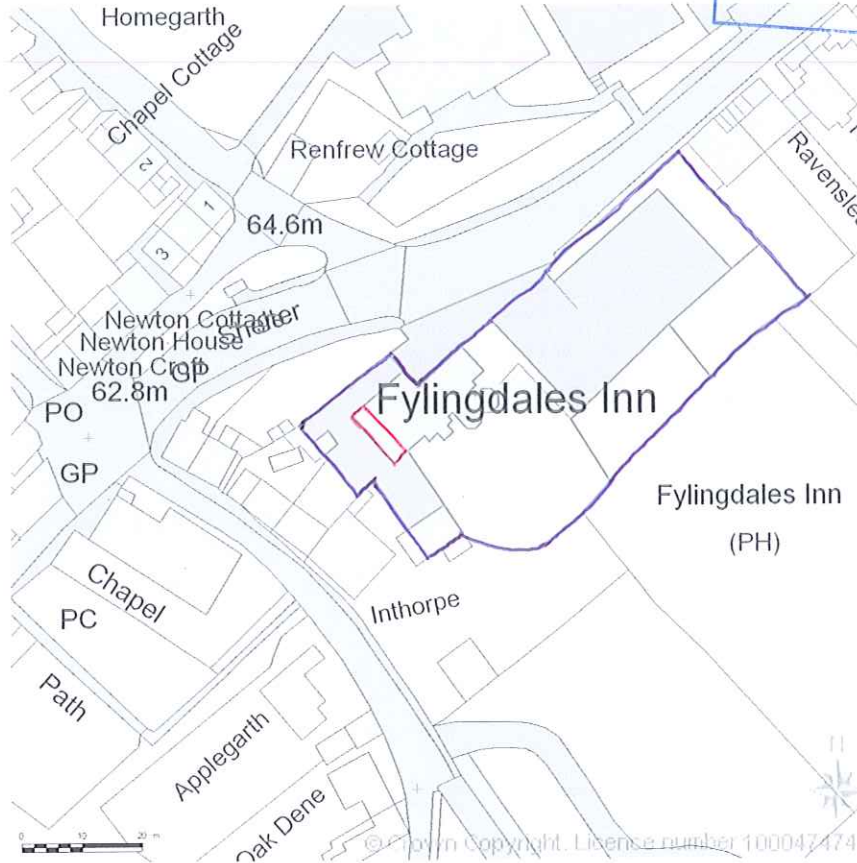

**SITE LOCATION PLAN  
AREA 2 HA  
SCALE 1:1250 at A4**

**CENTRE COORDINATES: 494369, 505038**

**NYMNPA  
- 8 MAR 2011**

**Supplied by Streetwise Maps Ltd  
www.streetwise.net  
Licence No: 100047474  
04/03/2011 14:00**