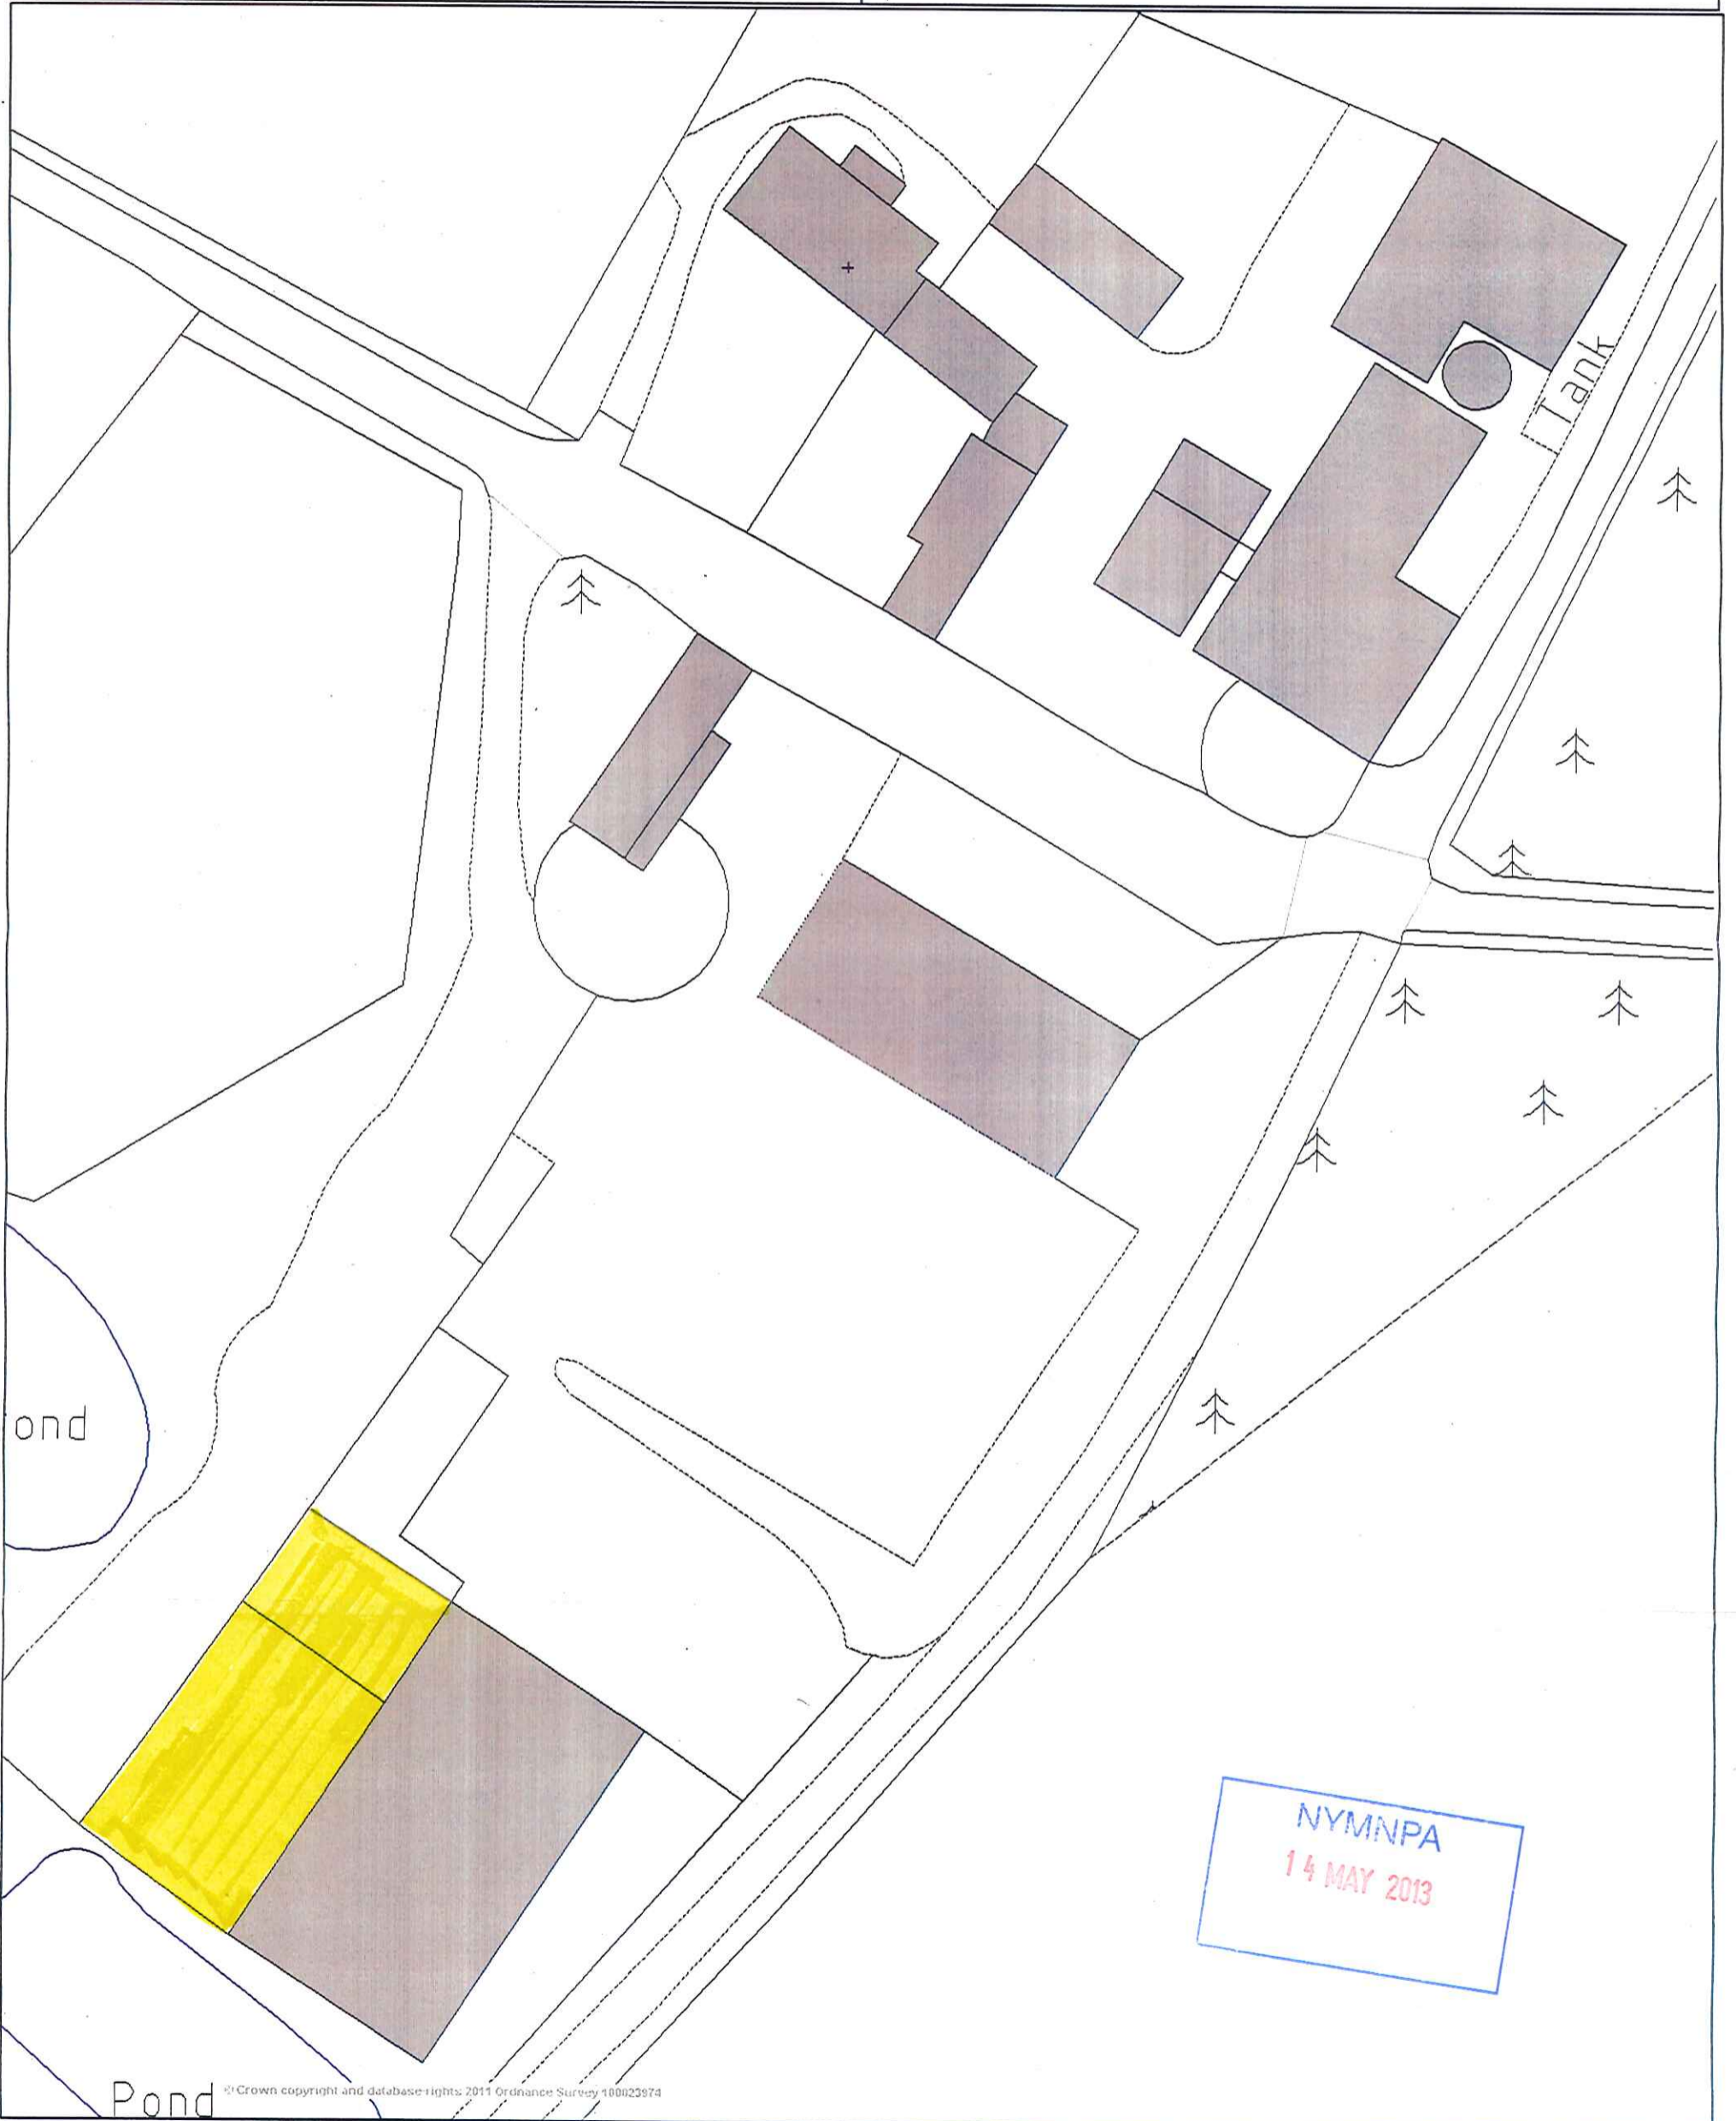

THE NATIONAL TRUST
YORKSHIRE & NORTH EAST REGION

Title: **Low Pastures Farm**
Capital Grant Scheme Application

 — AREA OF PROPOSED NEW ROOF.

Scale 1/500
Date 19/4/2011

Centre = 486488 E 490264 N
User

© Crown copyright and database rights 2011
Ordnance Survey 100023974