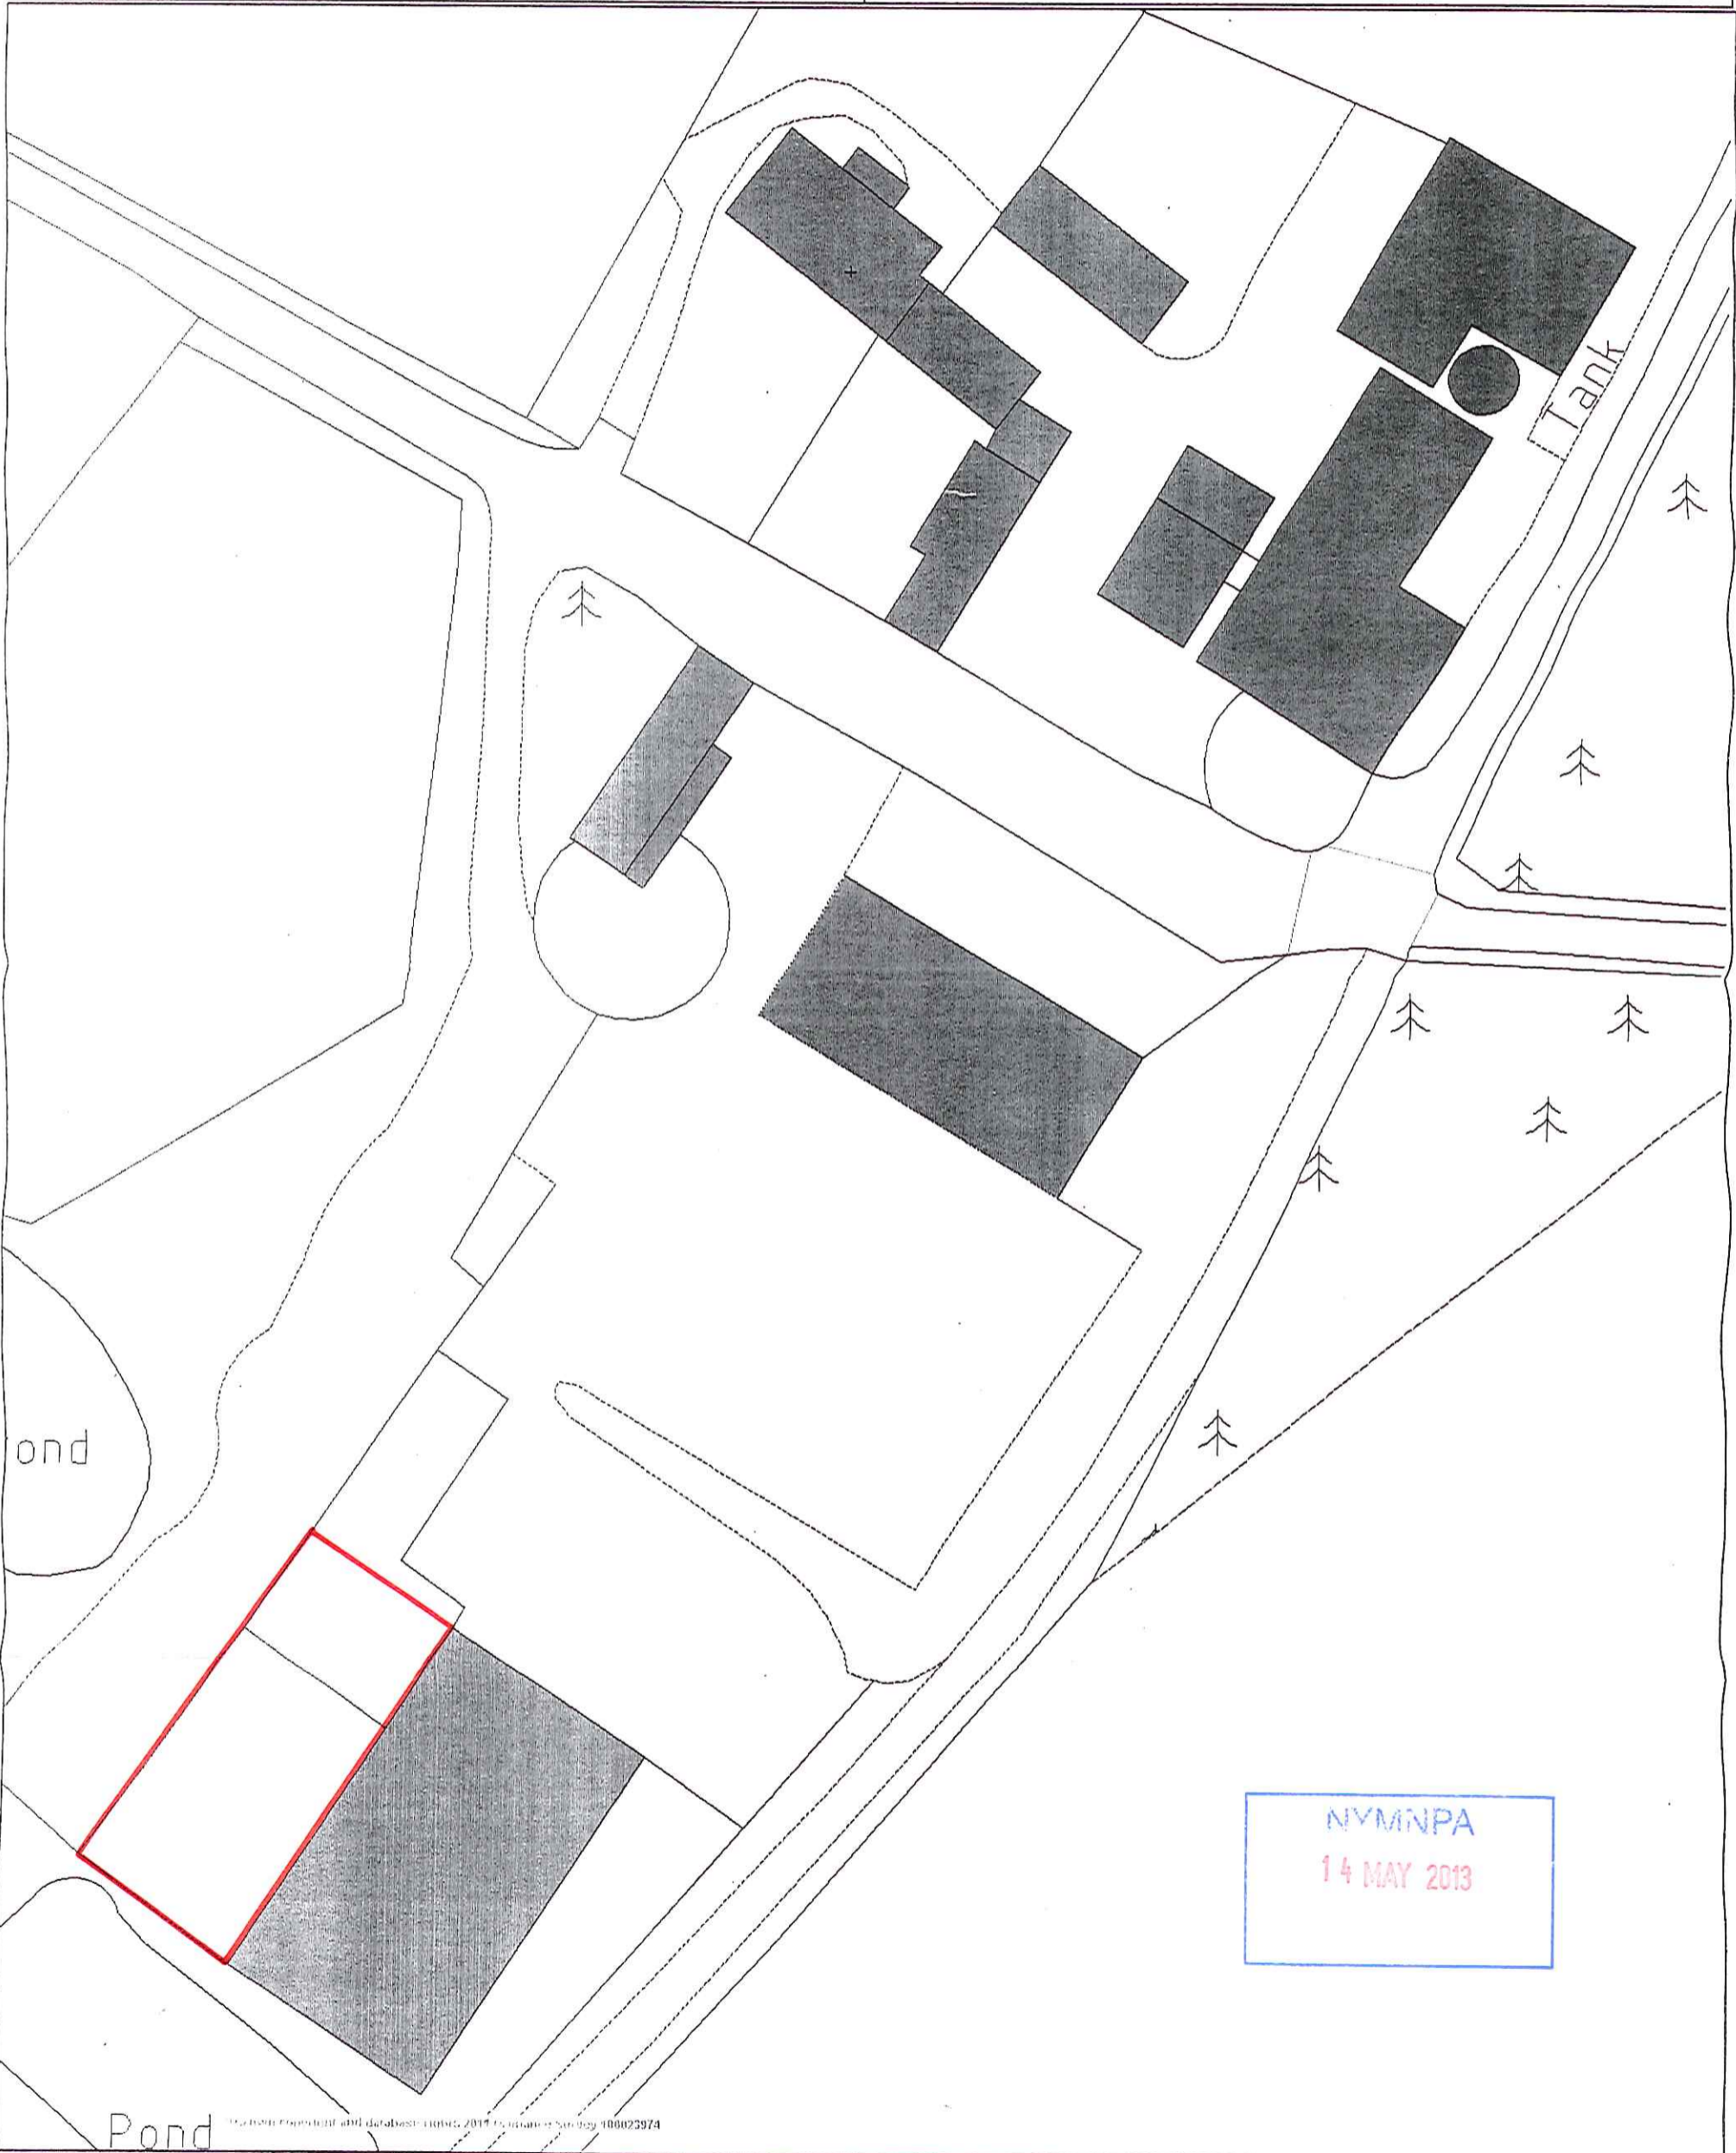

THE NATIONAL TRUST
YORKSHIRE & NORTH EAST REGION

Title: **Low Pastures Farm**
Capital Grant Scheme Application

 — AREA OF PROPOSED NEW ROOF.

Scale 1/500
Date 19/4/2011

Centre = 486488 E 490264 N
User

© Crown copyright and database rights 2011
Ordnance Survey 100023974