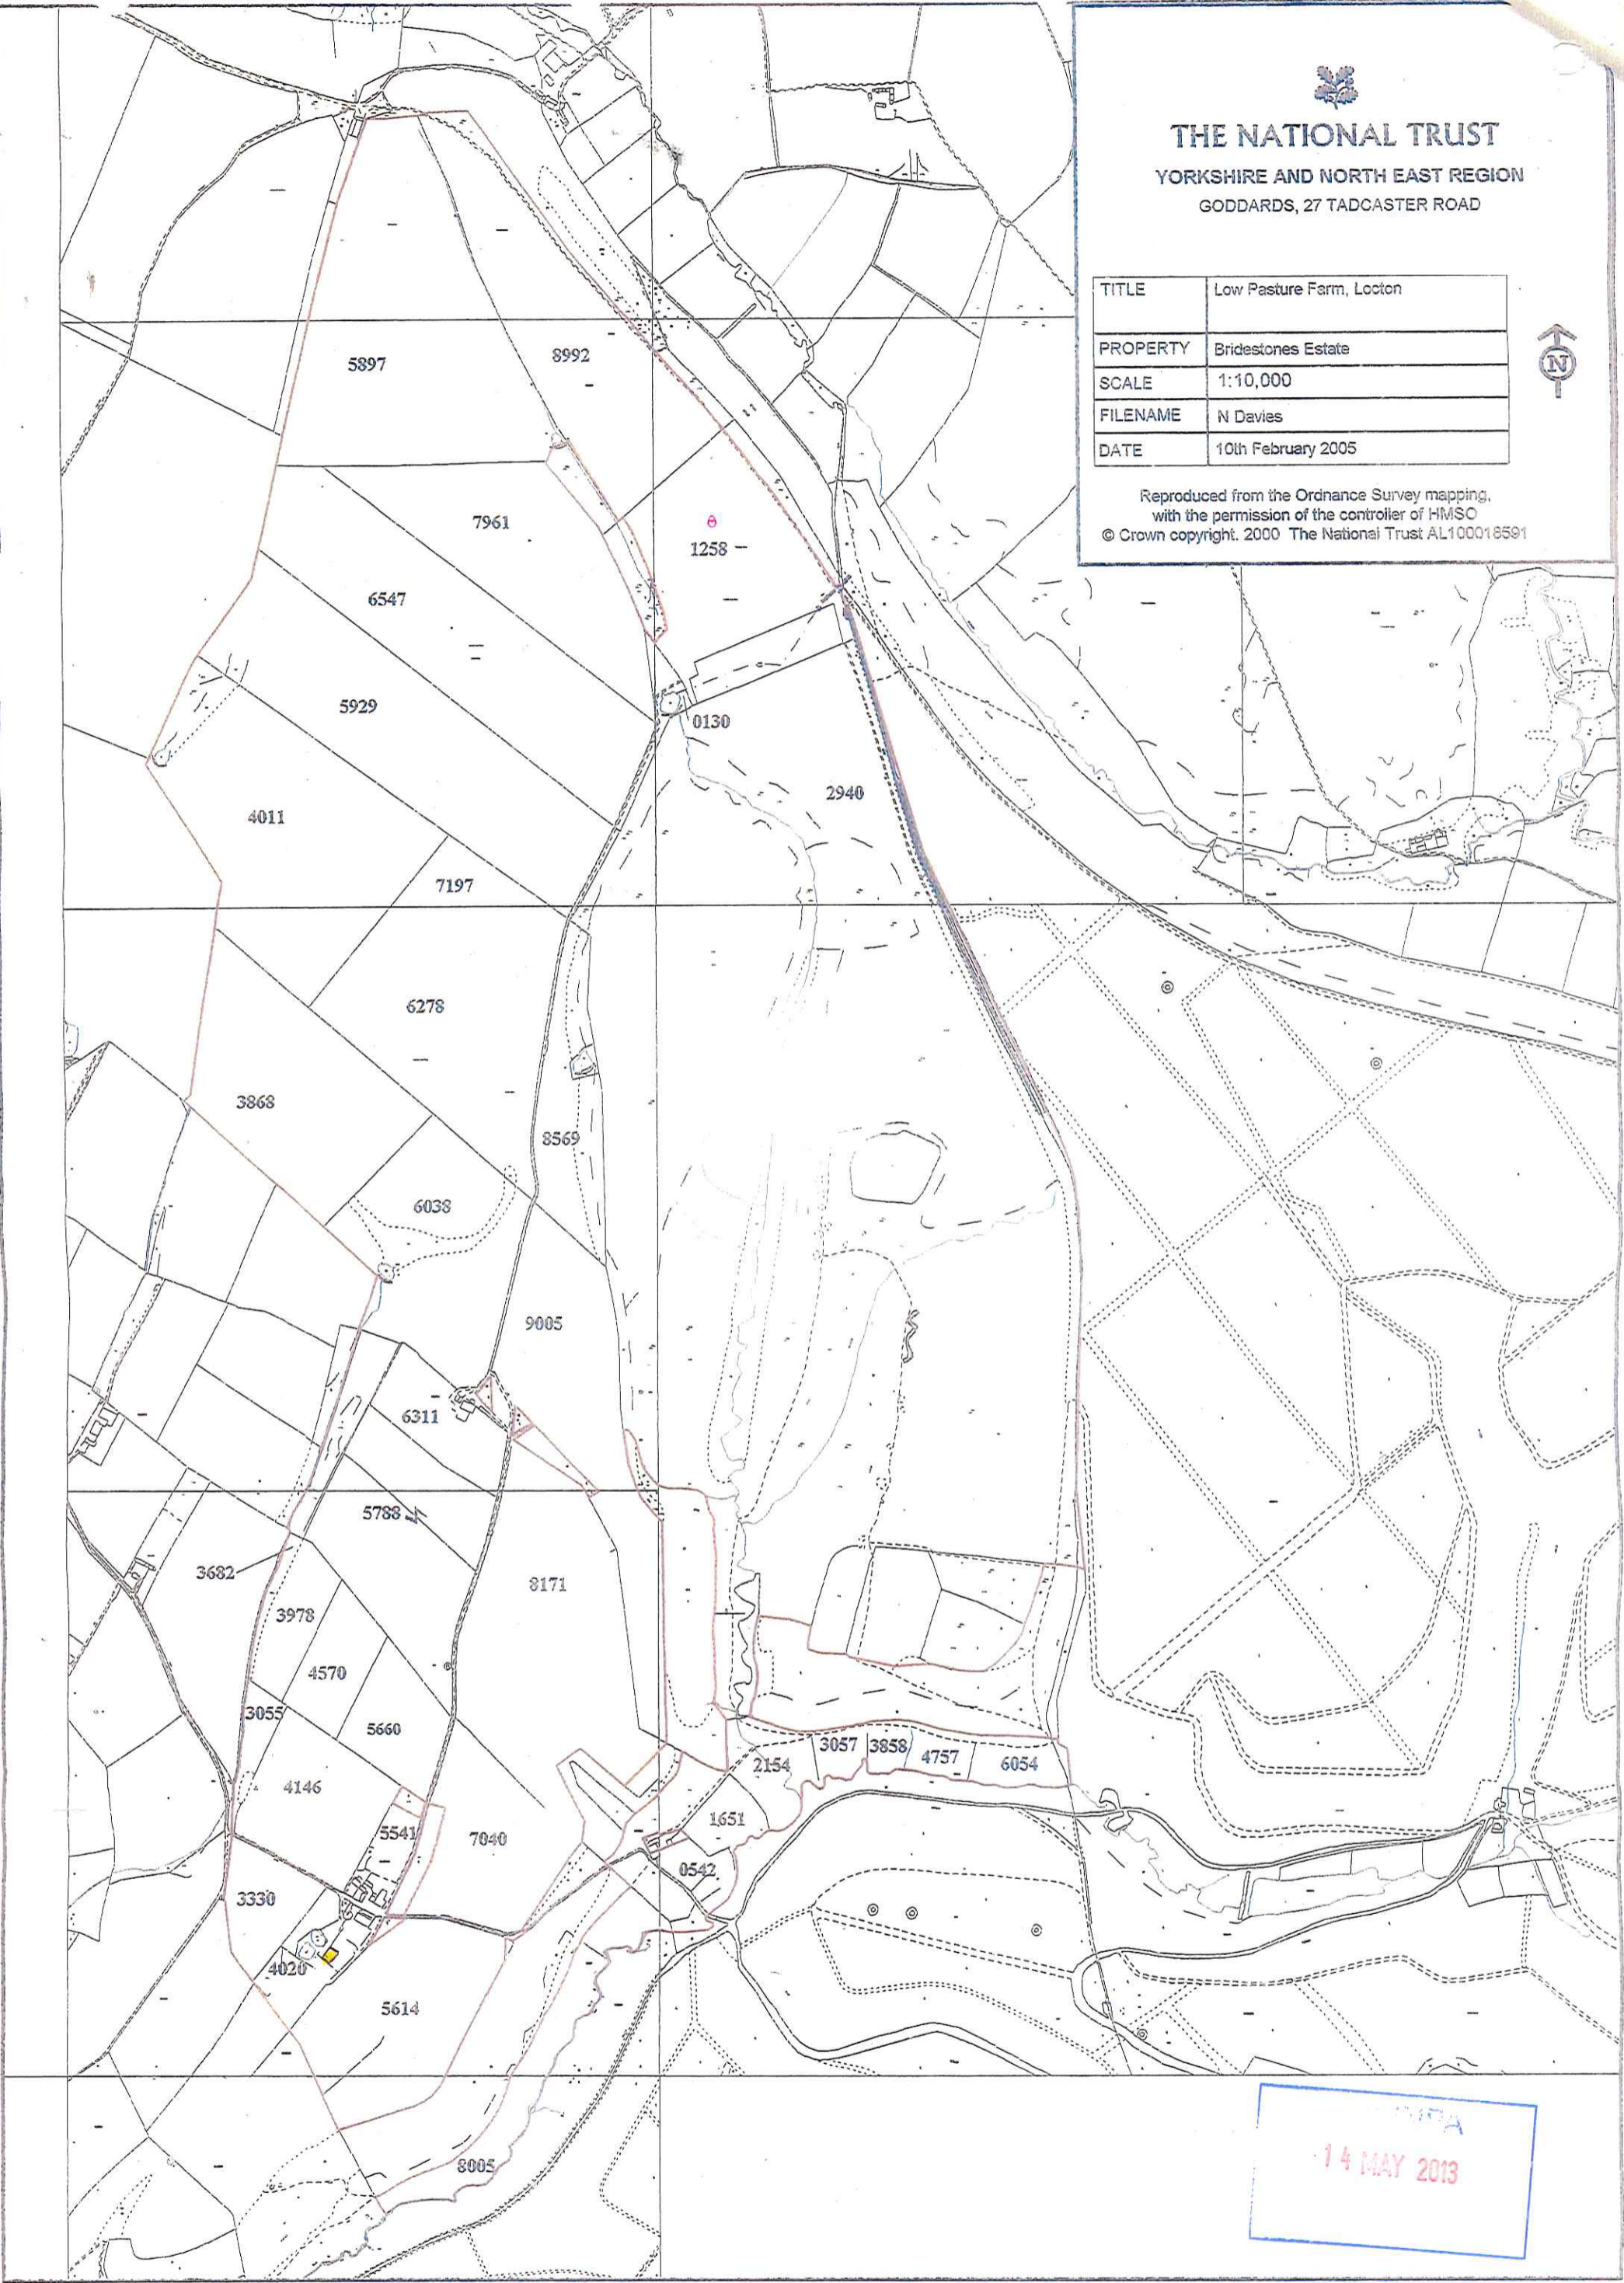

THE NATIONAL TRUST

YORKSHIRE AND NORTH EAST REGION

GODDARDS, 27 TADCASTER ROAD

| | |
|----------|--------------------------|
| TITLE | Low Pasture Farm, Loocon |
| PROPERTY | Bridestones Estate |
| SCALE | 1:10,000 |
| FILENAME | N Davies |
| DATE | 10th February 2005 |

Reproduced from the Ordnance Survey mapping,
with the permission of the controller of HMSO
© Crown copyright. 2000 The National Trust AL100016591

14 MAY 2013

THE NATIONAL TRUST
YORKSHIRE & NORTH EAST REGION

THE NATIONAL TRUST
YORKSHIRE & NORTH EAST REGION

Title: Low Pastures Farm
Capital Grant Scheme Application

Scale 1/500
Date 19/4/2011

Centre = 486488 E 490264 N
User

© Crown copyright and database rights 2011
Ordnance Survey 100023974

THE NATIONAL TRUST
YORKSHIRE & NORTH EAST REGION

Title: **Low Pastures Farm**
Capital Grant Scheme Application

 — AREA OF PROPOSED NEW ROOF.

Scale 1/500
Date 19/4/2011

Centre = 486488 E 490264 N
User

© Crown copyright and database rights 2011
Ordnance Survey 100023974