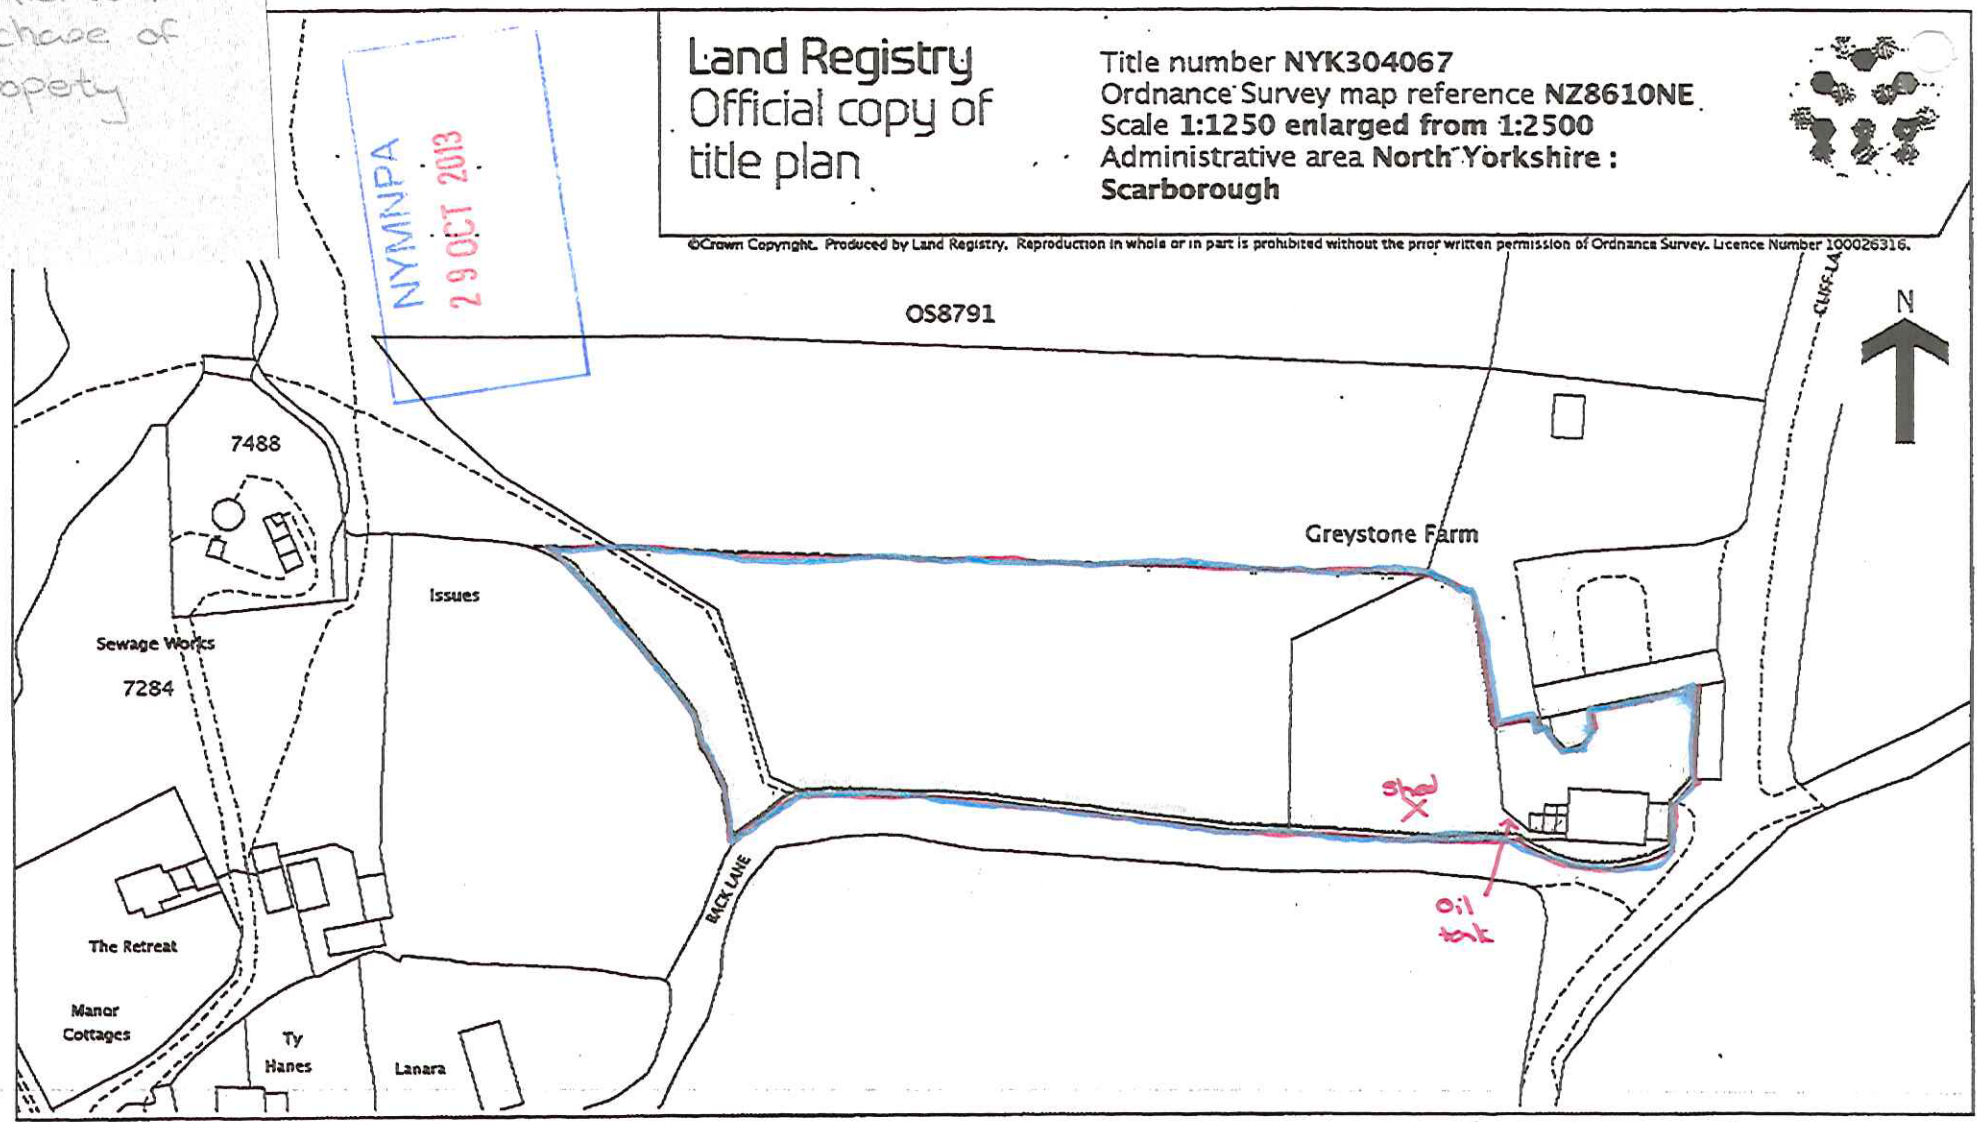

plan from our purchase of property

Land Registry  
Official copy of  
title plan

Title number NYK304067  
Ordnance Survey map reference NZ8610NE  
Scale 1:1250 enlarged from 1:2500  
Administrative area North Yorkshire :  
Scarborough

©Crown Copyright. Produced by Land Registry. Reproduction in whole or in part is prohibited without the prior written permission of Ordnance Survey. Licence Number 100026316.

PLAN 4

NYM / 2013 / 0424 / FL

This red line accurate boundary of the land + property intended for purchase

OS 7225

14/11/12