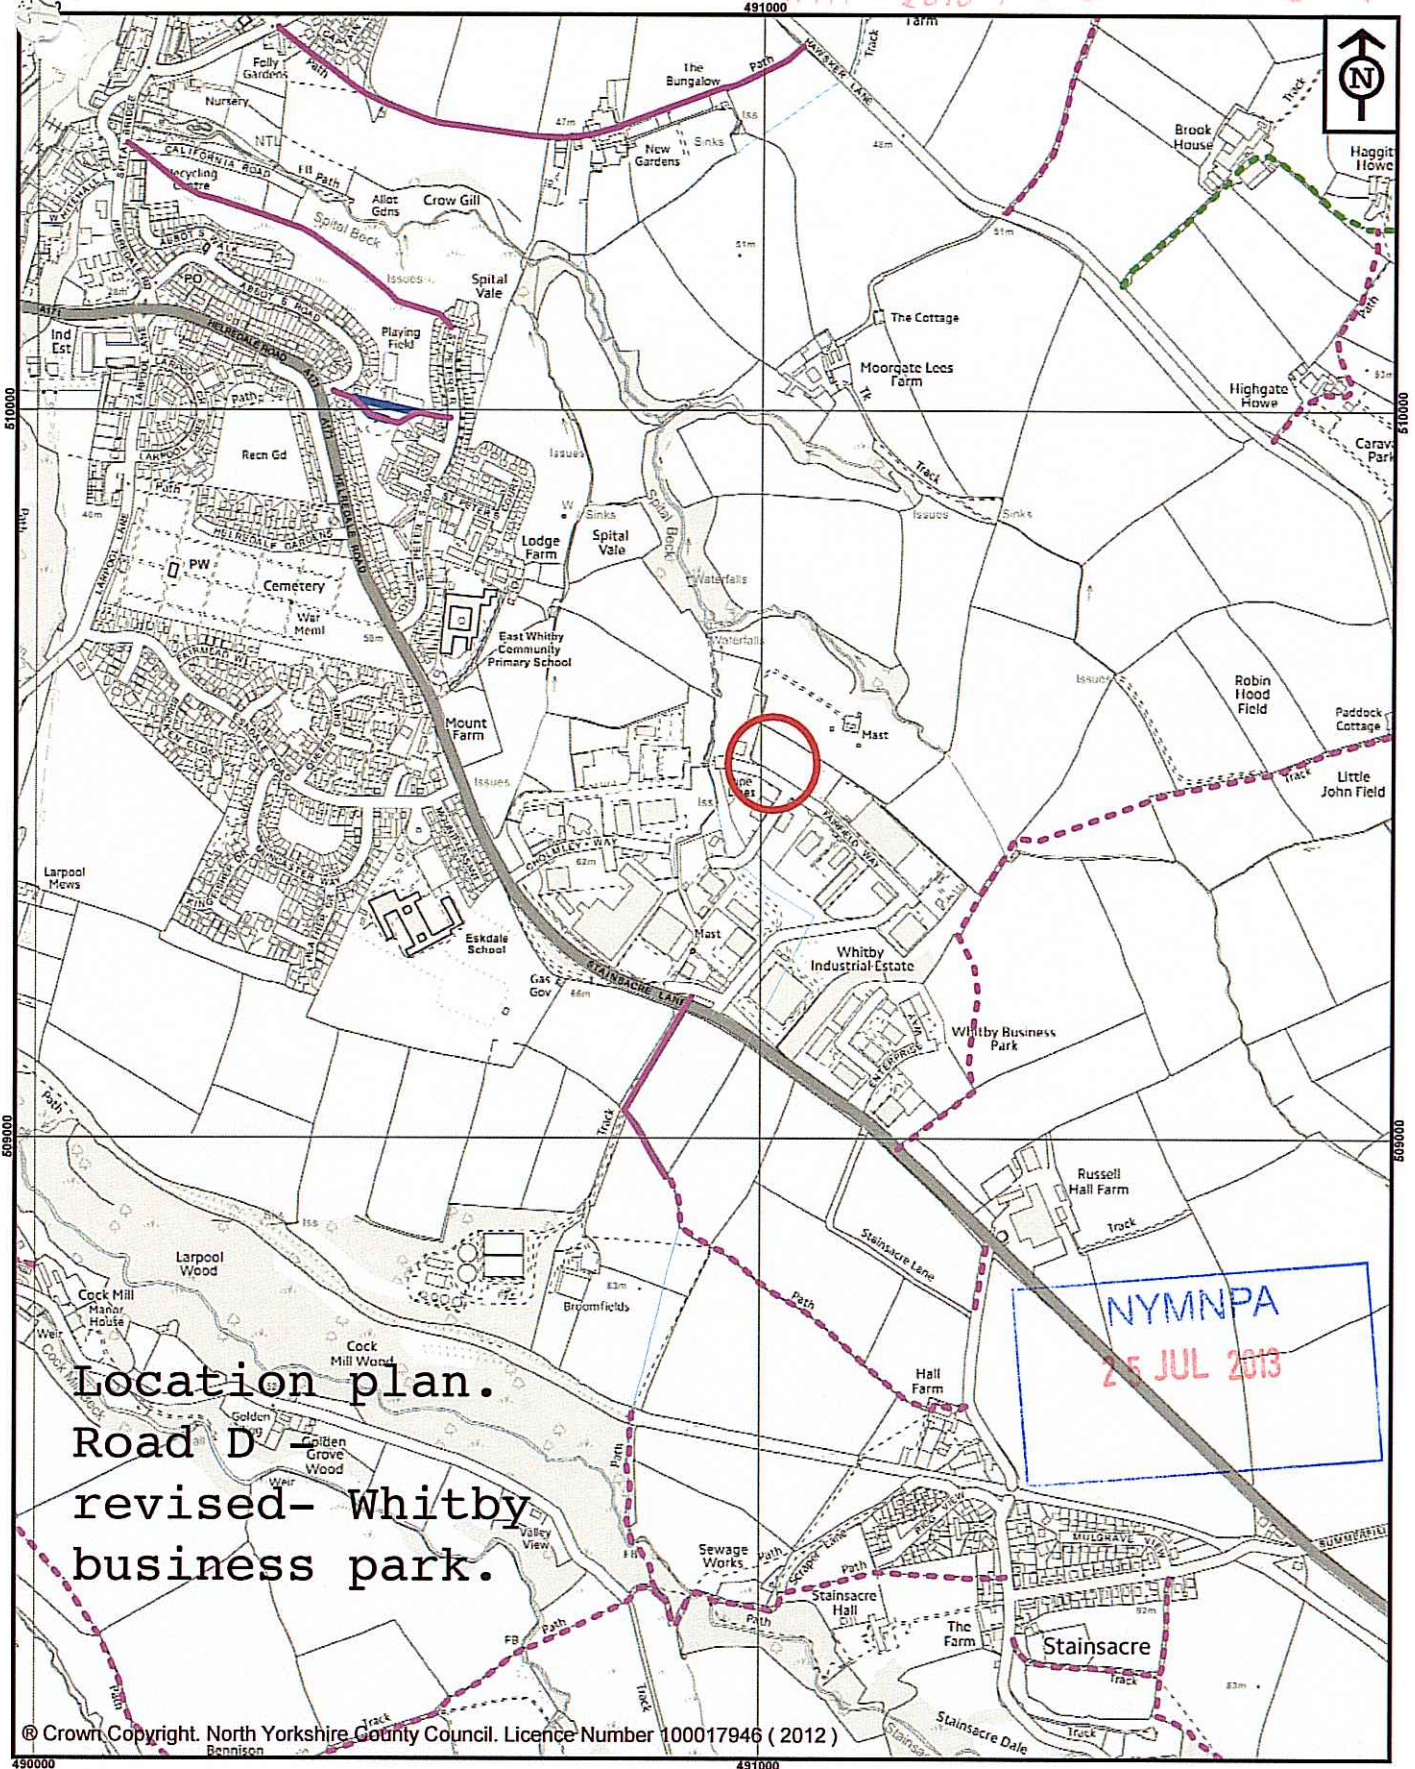

NYM / 2013 / 0514 / FL

Location plan.
 Road D -
 revised- Whitby
 business park.

© Crown Copyright. North Yorkshire County Council. Licence Number 100017946 (2012)

North Yorkshire County Council

Public Rights of Way
 Waste and Countryside Services
 County Hall
 Northallerton
 DL7 8AH

Key:

- Public Footpath
- Public Bridleway
- Restricted Byway
- Byway Open to All Traffic

Map drawn on 4 October 2012
 Drawn by RJV | Scale 1:10000

North Yorkshire County Council

Computer generated extract of the
 Definitive Map of Whitby
 in Scarborough

Signed..... Date.....
 File Ref No. NY/2012/0333/FUL

NYMNPA
25 JUL 2013

Whitby Business Park

Planning dwg. Red Line Area - Revised Road D Layout

Drawing Ref SBC-AR-01-RoadD revised

Date 05/06/2013

Scale 1:1250 at A3