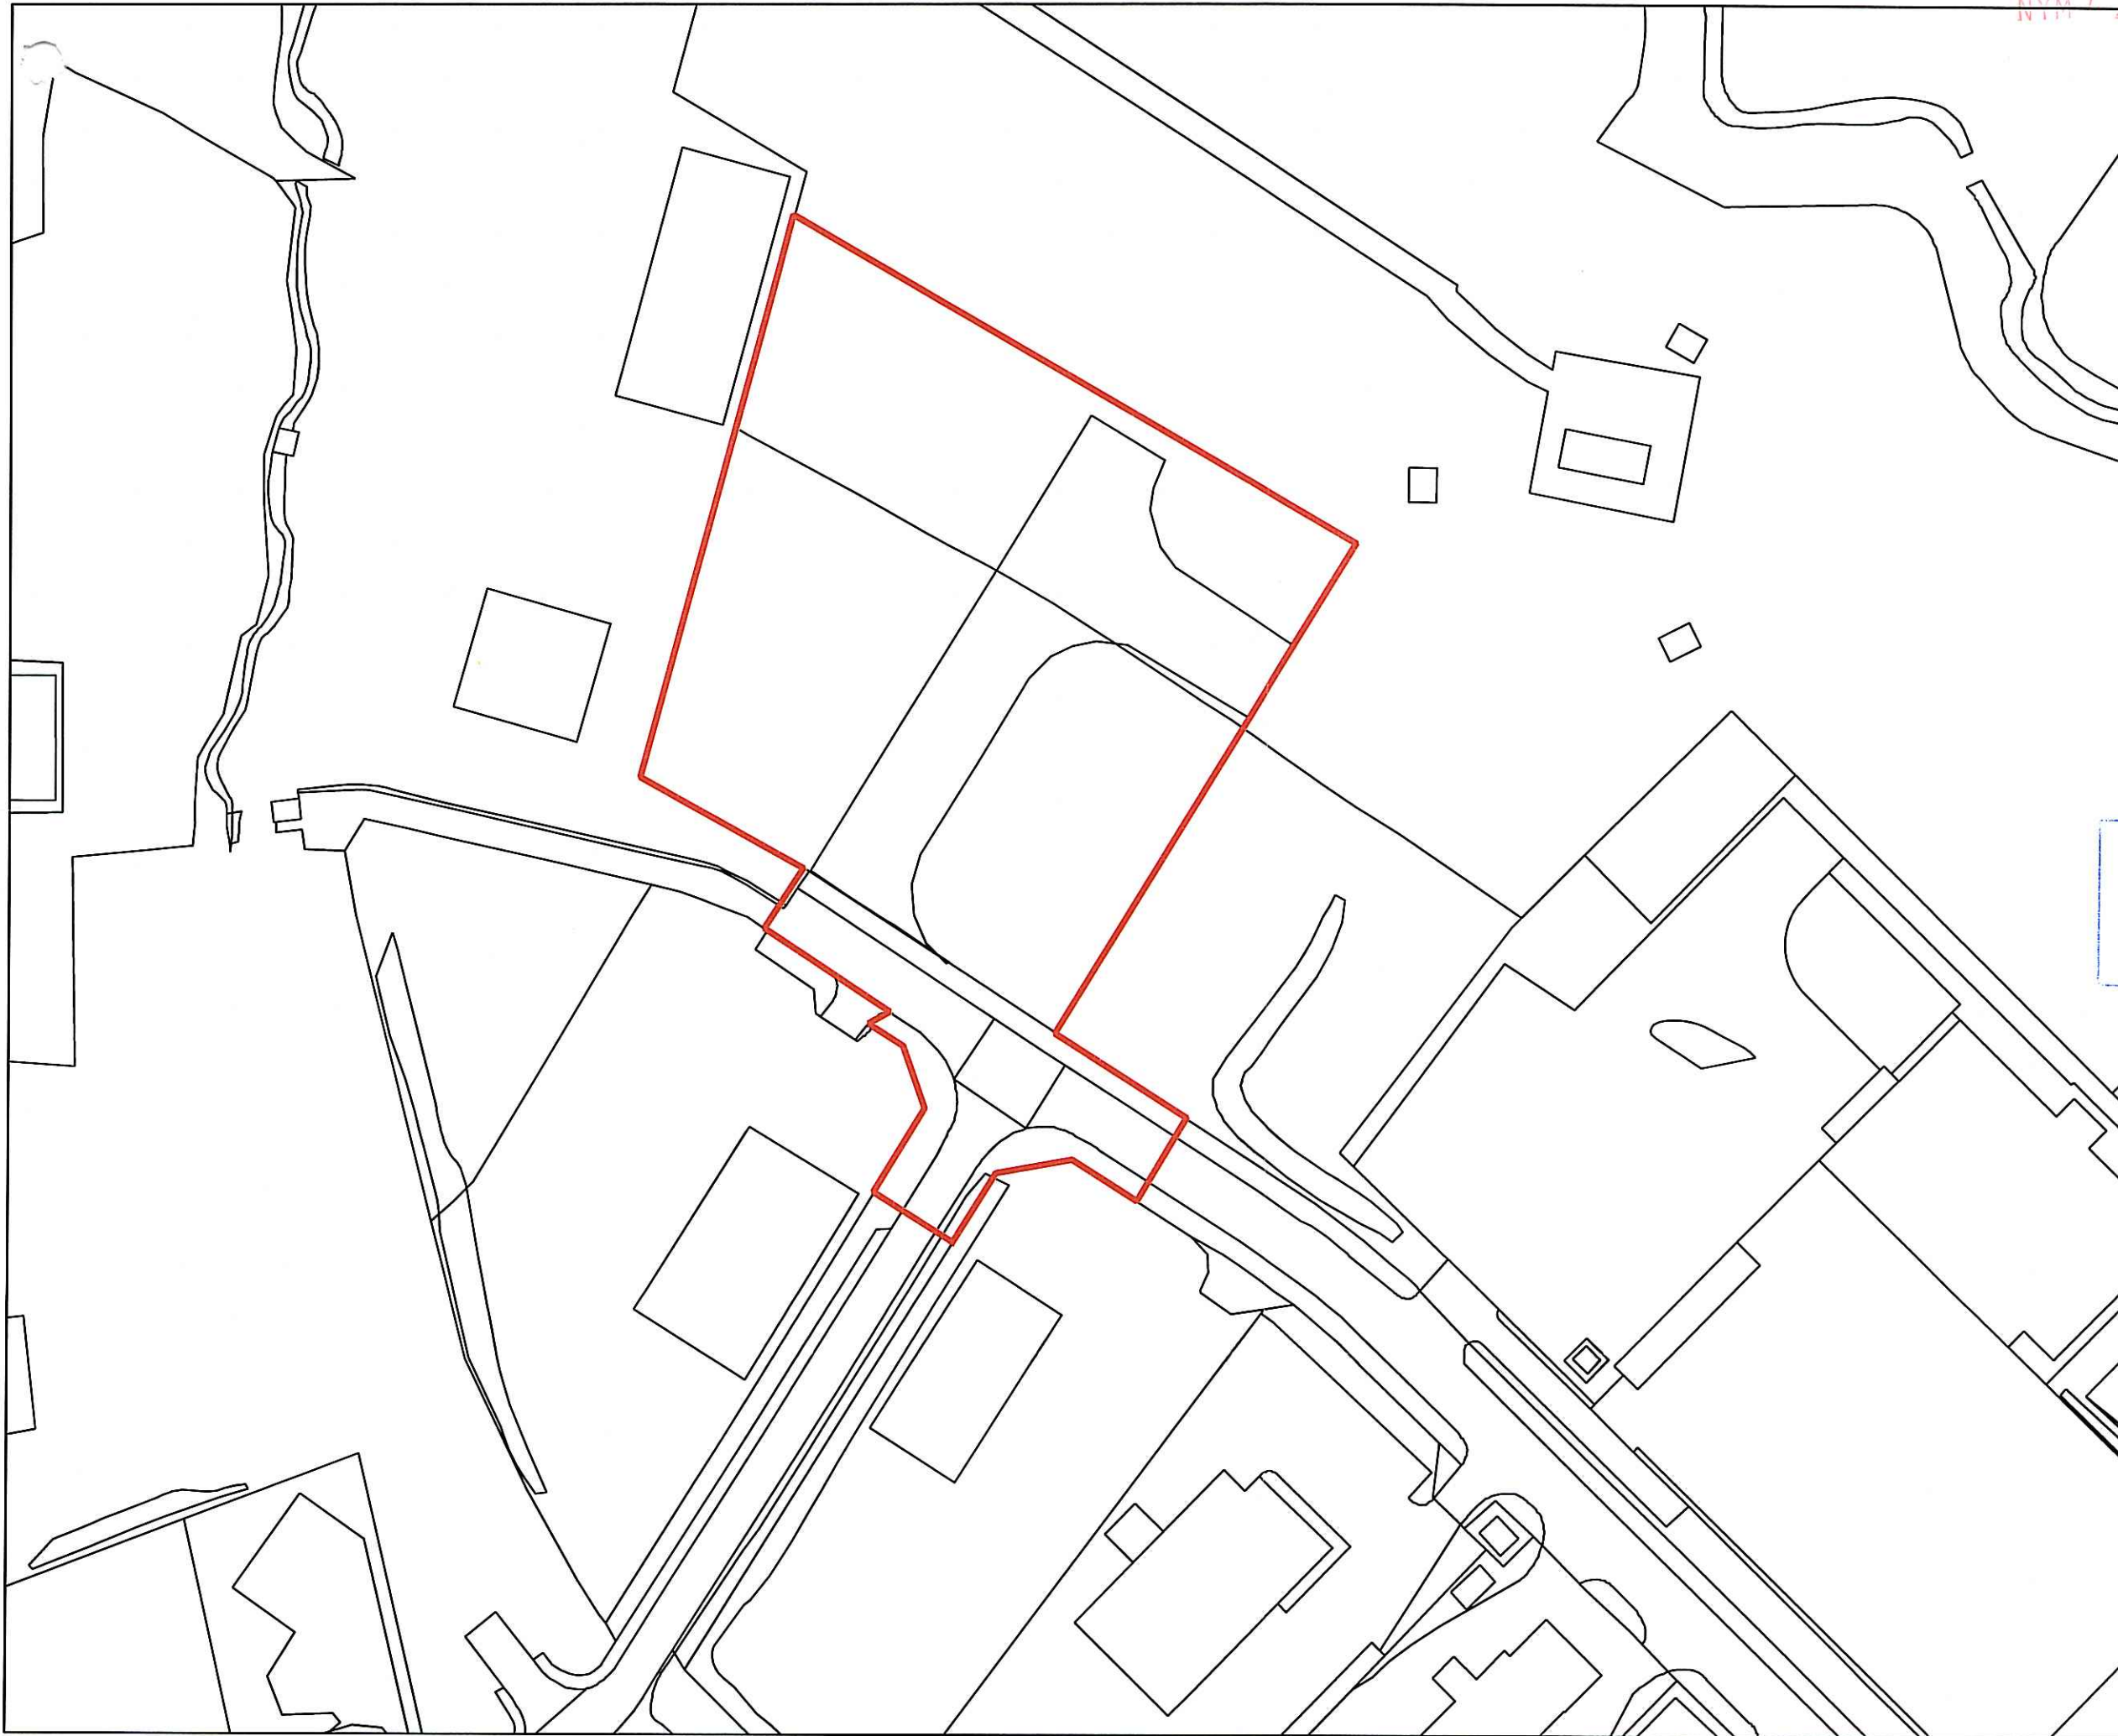

NYM / 2013 / 0514 / FL

Location plan.
 Road D -
 revised- Whitby
 business park.

© Crown Copyright. North Yorkshire County Council. Licence Number 100017946 (2012)

North Yorkshire County Council

Public Rights of Way
 Waste and Countryside Services
 County Hall
 Northallerton
 DL7 8AH

Key:

- Public Footpath
- Public Bridleway
- Restricted Byway
- Byway Open to All Traffic

Map drawn on 4 October 2012
 Drawn by RJV | Scale 1:10000

North Yorkshire County Council

Computer generated extract of the
 Definitive Map of Whitby
 in Scarborough

Signed..... Date.....
 File Ref No. NY/2012/0333/FUL

NYMNPA
25 JUL 2013

Whitby Business Park

Planning dwg. Red Line Area - Revised Road D Layout

Drawing Ref SBC-AR-01-RoadD revised

Date 05/06/2013

Scale 1:1250 at A3