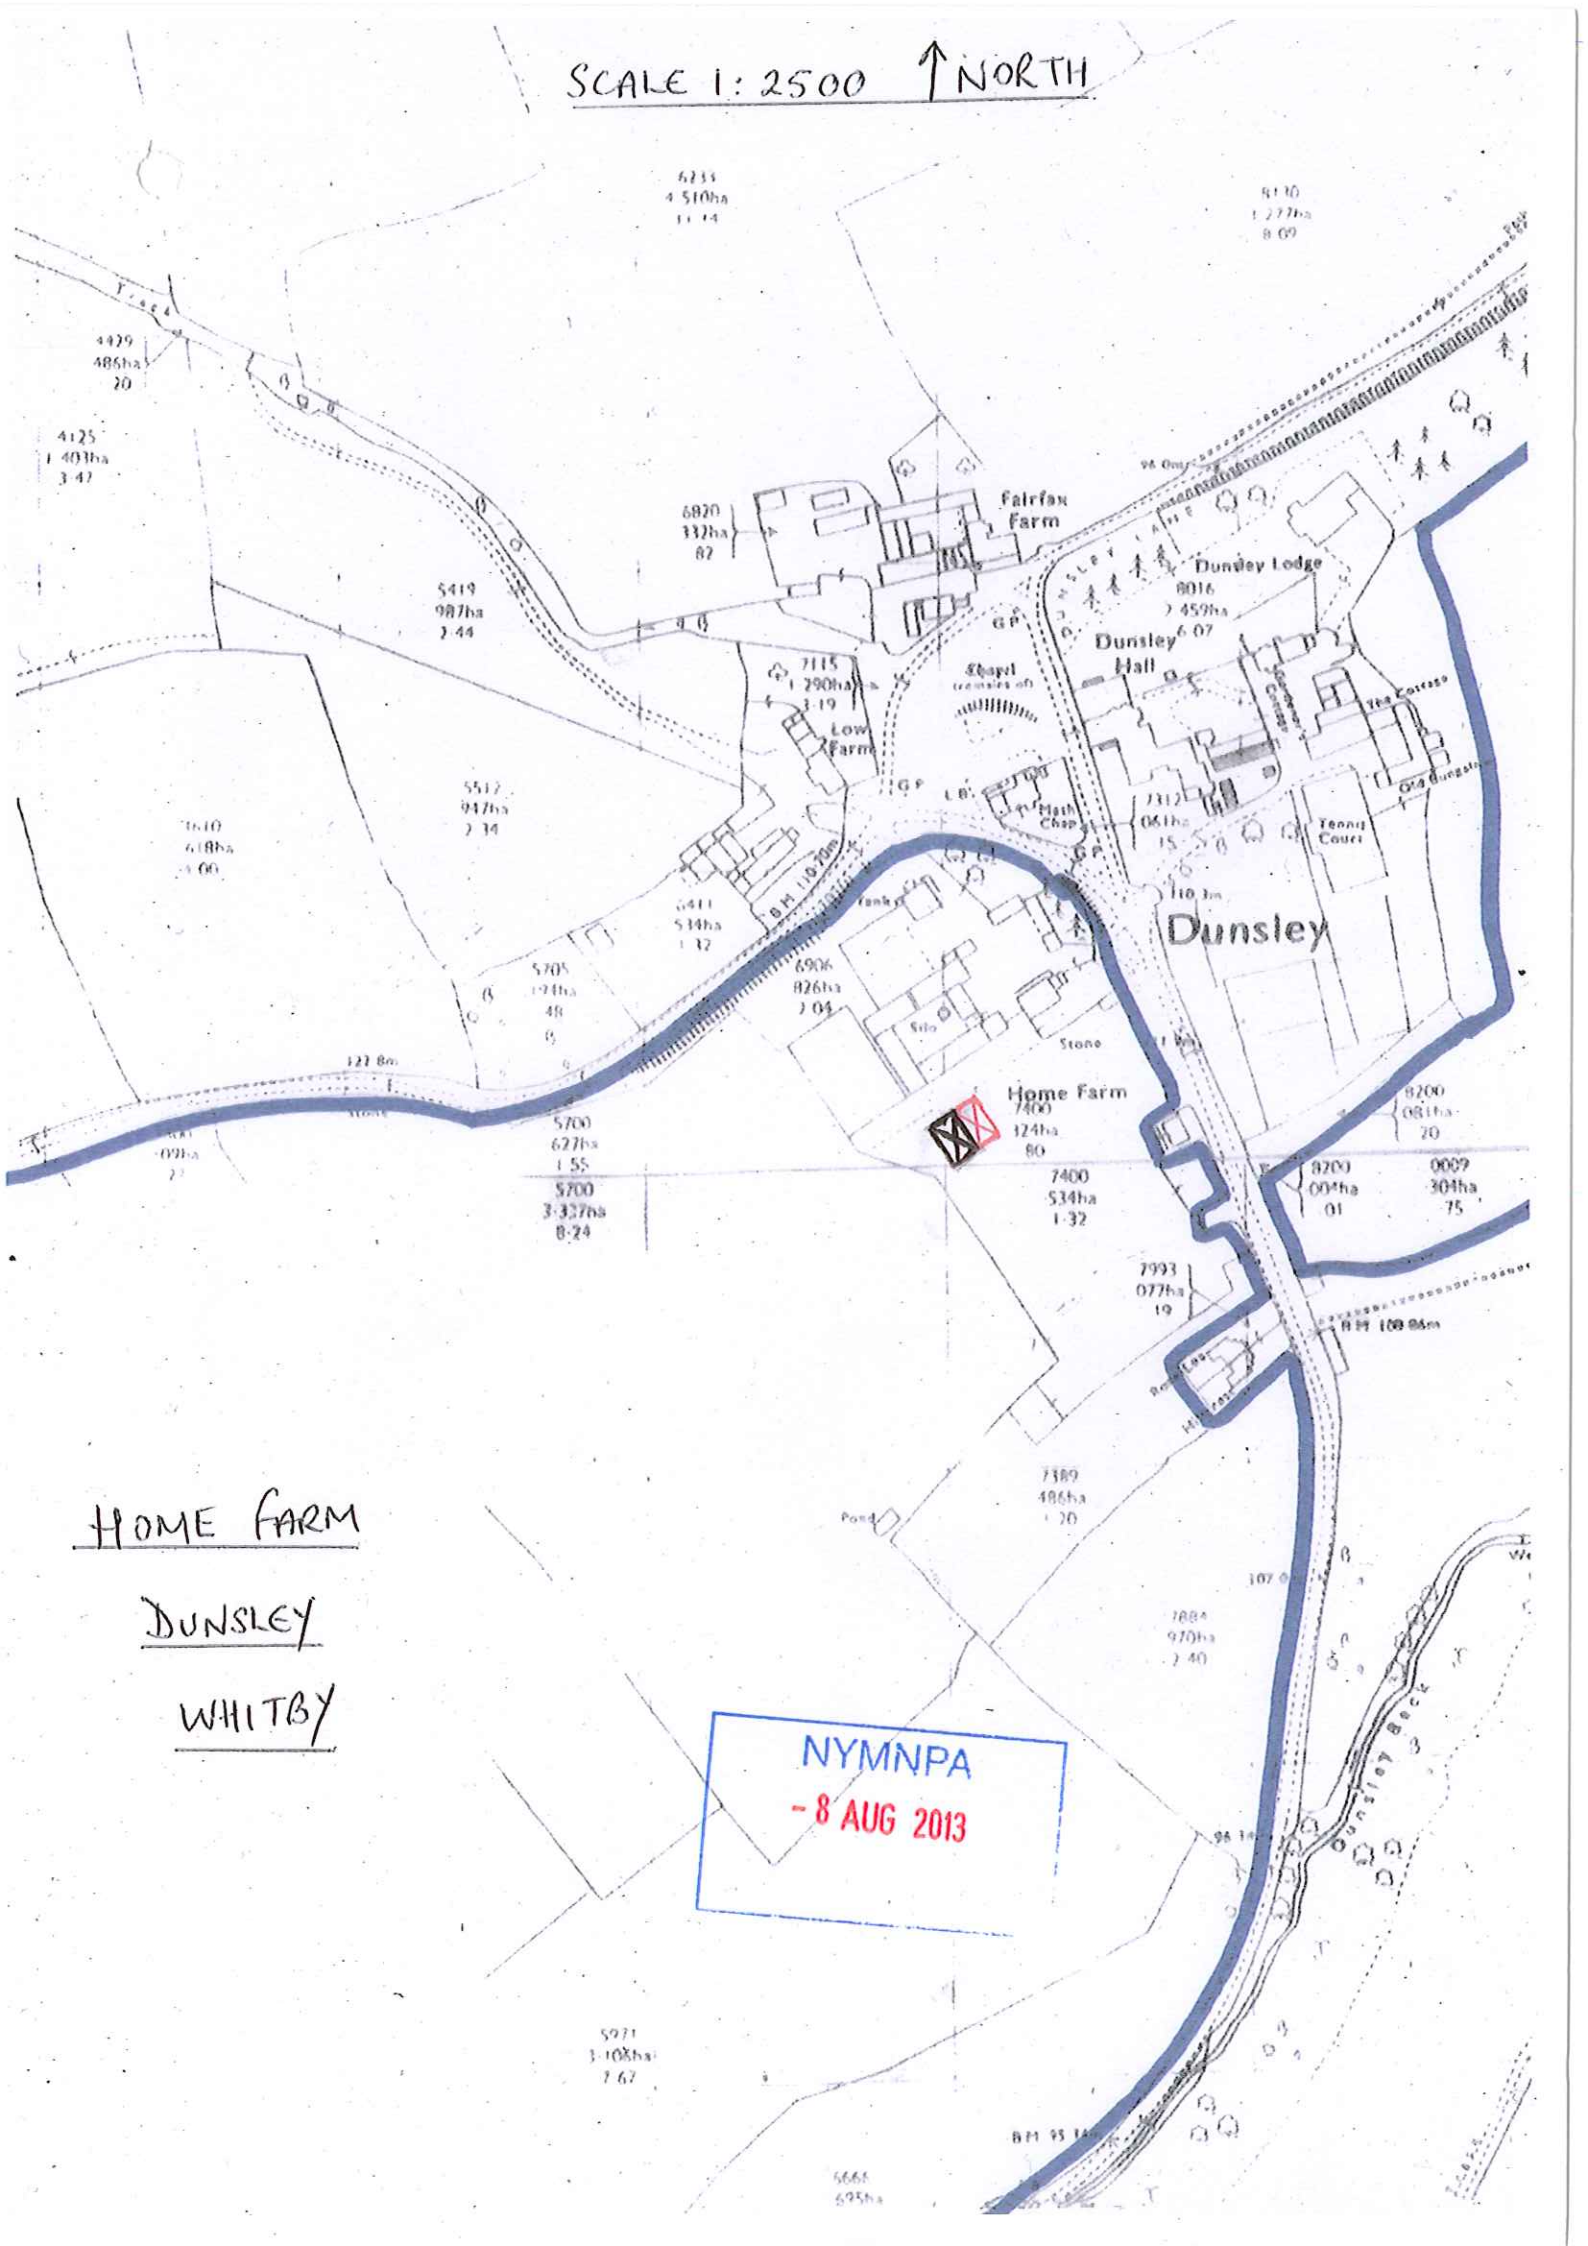

SCALE 1:2500 ↑ NORTH

HOME FARM

DUNSLEY

WHITBY

NYMNP A  
- 8 AUG 2013