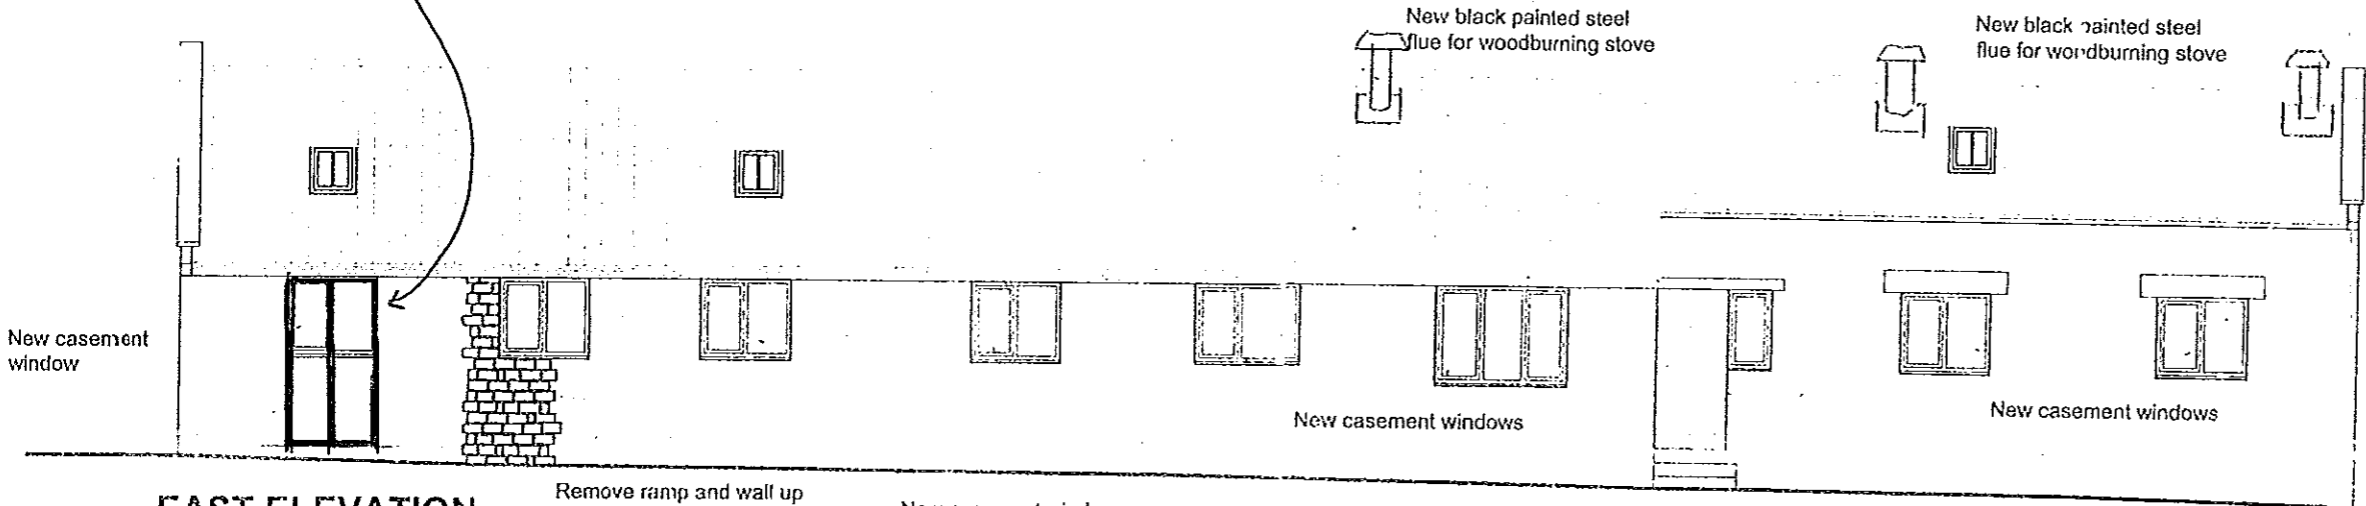

NYMIPA
7 MAY 2009

Replace existing casement window
with wooden Fabio doors. Maintain
existing width 1.2m. Height 2m.

EAST ELEVATION

Remove ramp and wall up
former door opening to
suit new window

New casement windows

New casement windows

New stable door and
casement window

New casement windows

AMENDED
Notes

NYMIPA
21 AUG 2013

New black painted steel
flue for Aga

New casement windows

New casement windows

Additional Casement Window
1.2m x 0.45m Softwood.
Painted pastel green to match
existing & fitted with
obscure glass. This window
is approx 1.8m above ffl
internal.