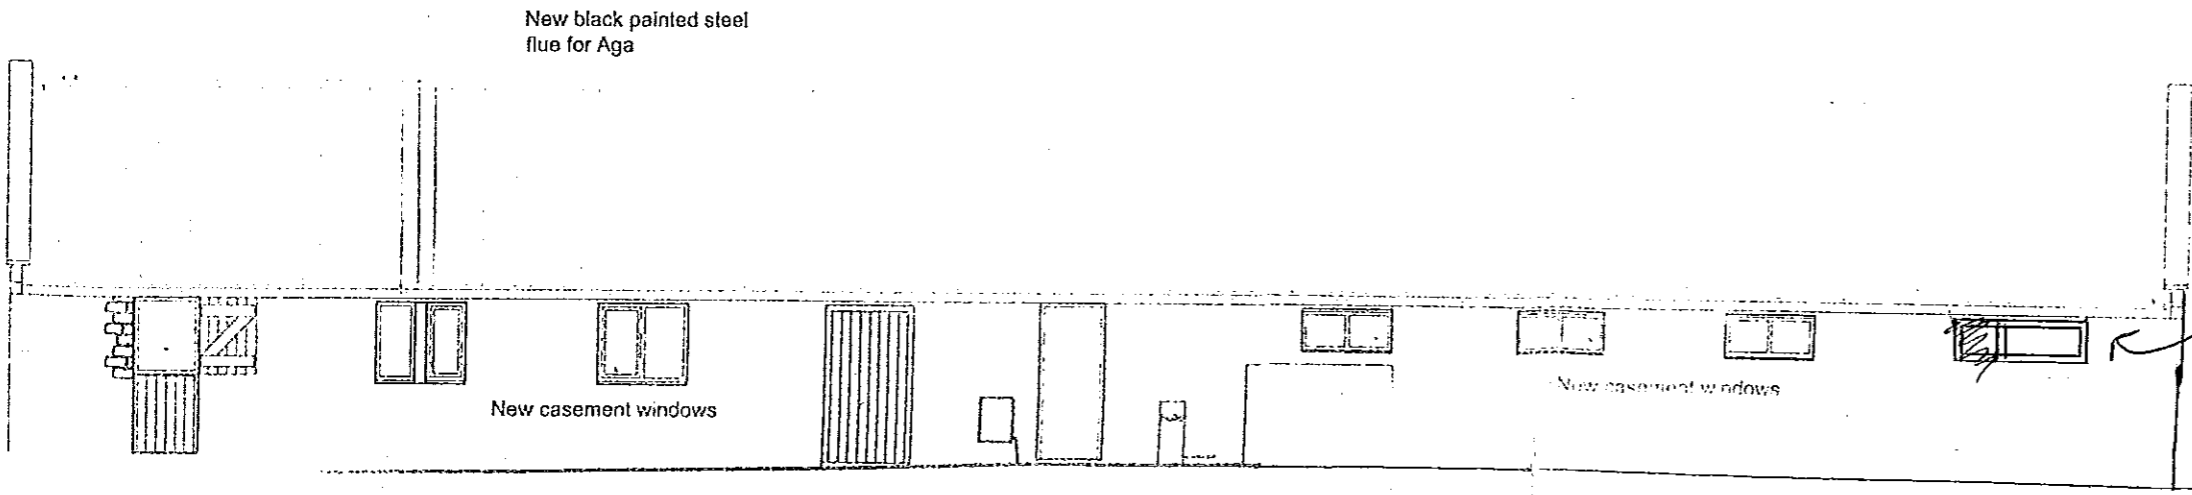

New black painted steel
flue for Aga

New casement windows

New casement windows

Additional Casement Window
1.2m x 0.45m Softwood.
Painted pastel green to match
existing & fitted with
obscure glass. This window
is approx 1.8m above ffl
internal.