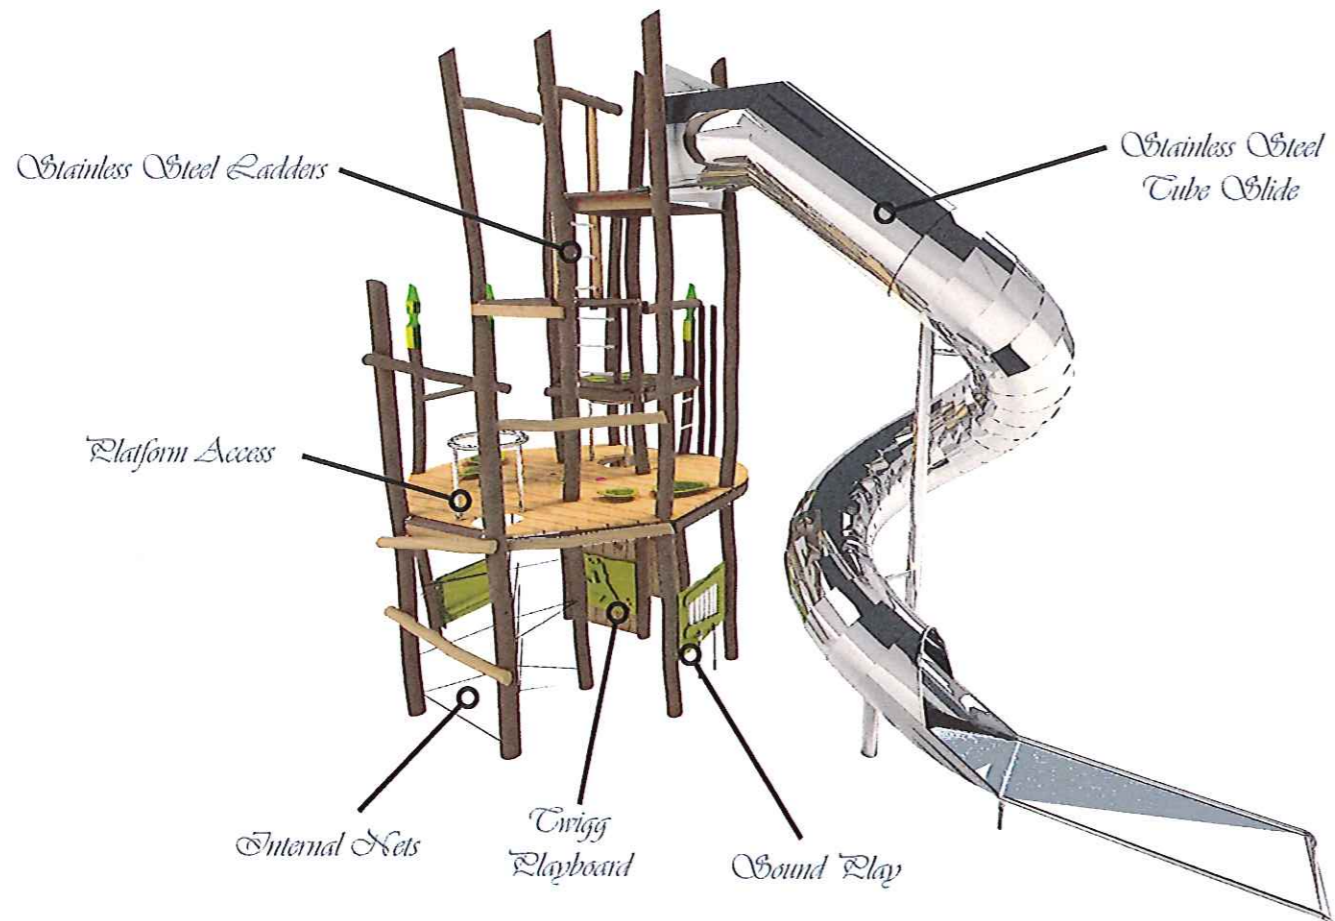

18 OCT 2013

THE DARK
DOUGLAS
FOREST
AND THOSE
WHICH HIDE
WITHIN.

2.1m

70cm

NYMNP
18 OCT 2013

NYMNP
18 OCT 2013

① Tunnel

② Dome

④ mini
pods

③ cross
tunnel

Concept View 3
Fort

NYMNP
18 OCT 2013

Dalby Visitor Centre

NYMNPA
18 OCT 2013

Concept View 3
Fort

Grandfather
Carved Face