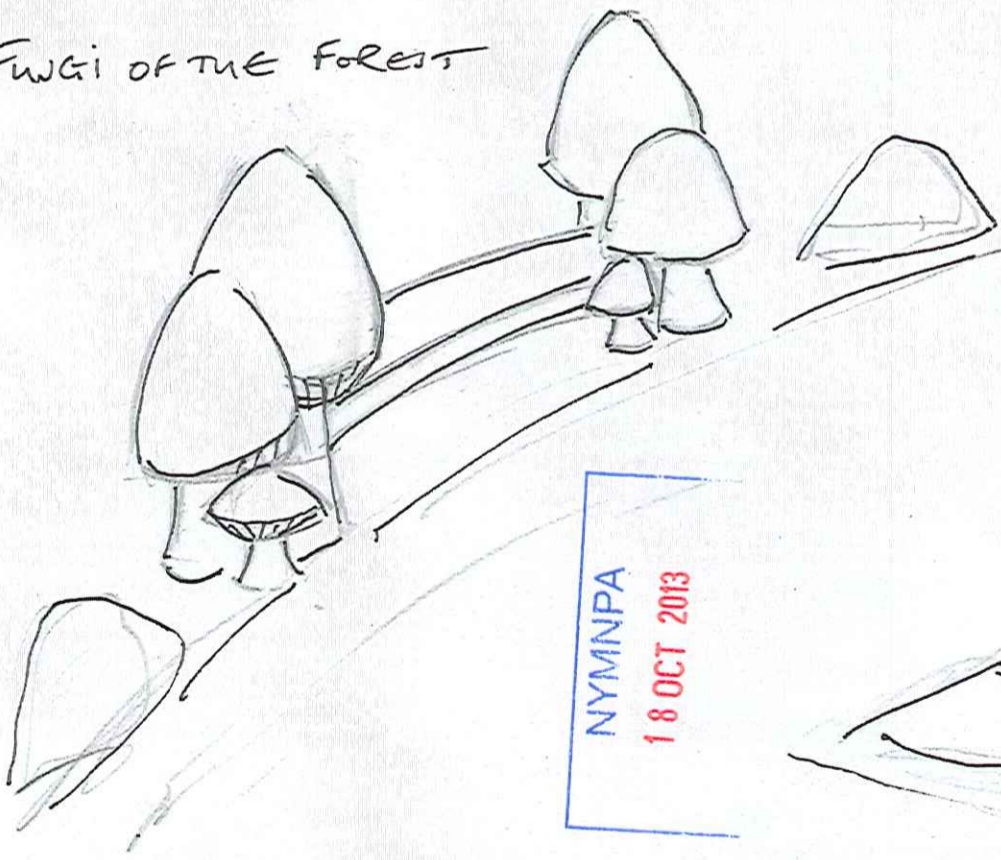

FUNGI OF THE FOREST

WINTER AND SUMMER FOREST

NYMNP
18 OCT 2013

WILDLIFE AND TIMBER

FOREST AND MAN.

NYMUDA

18 OCT 2013

NYMNP

18 OCT 2013

70cm

2m Height

NYMNPA

18 OCT 2013

SPIRIT OF THE
HAZEL
AND
THOSE WHICH
LIVE AND
FEED
ON IT.

220cm

70cm

④ mini
pods

③ cross
tunnel

Concept View 3
Fort

NYMNP
18 OCT 2013

Dalby Visitor Centre

NYMNPA
18 OCT 2013

Concept View 3
Fort

Grandfather
Carved Face

Wide stainless steel slide

Timber ramp and Rope

Rocky Walkway

davieswhite
landscape architects
davieswhite.co.uk

Lot 2 Scot Pine's Log Stack & Tunnel

NYMNPA
18 OCT 2013

Grandfather Oak
and the
Curious Forest