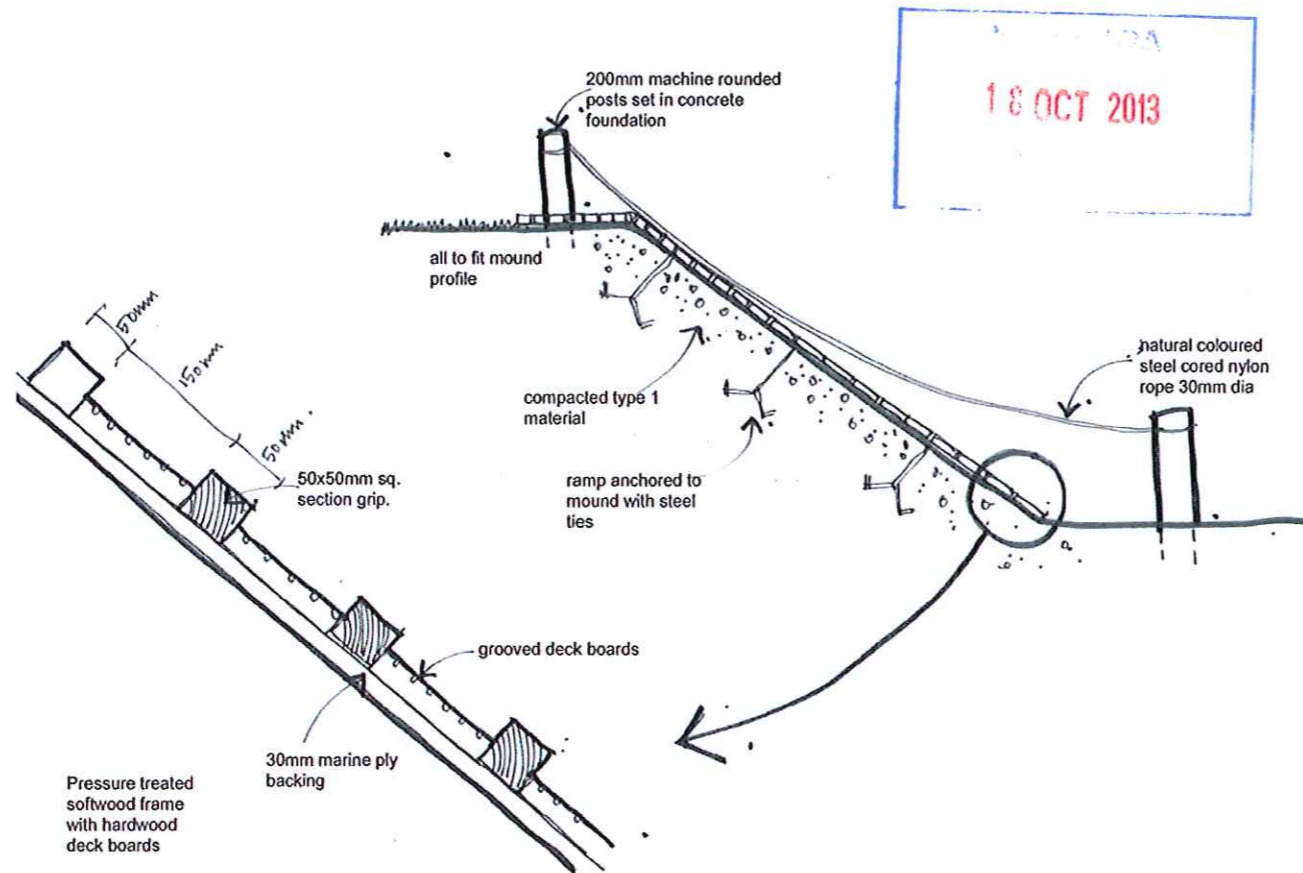

Spider Web
Climbing Net

Custom green panels

Stainless Steel
Slide

Internal Climbing
Net

A bespoke hard wood play structure
featuring over 20 play points

Dark Glaze

Light Glaze

Themed Panels

Cladding

Glazed Timber

Sound Play

Nest Swing

Climbing Wall

En1176 & En1177
By D. Bulford 27/09/2013
Drawing Number 80121916
Customer No 12241
Copyright eibe play Ltd

Your Professionally Designed Play Space for the local community

Wide stainless steel slide

Timber ramp and Rope

Rocky Walkway

davieswhite
landscape architects
davieswhite.co.uk

Lot 2 Scot Pine's Log Stack & Tunnel

NYMNPA
18 OCT 2013

Grandfather Oak
and the
Curious Forest