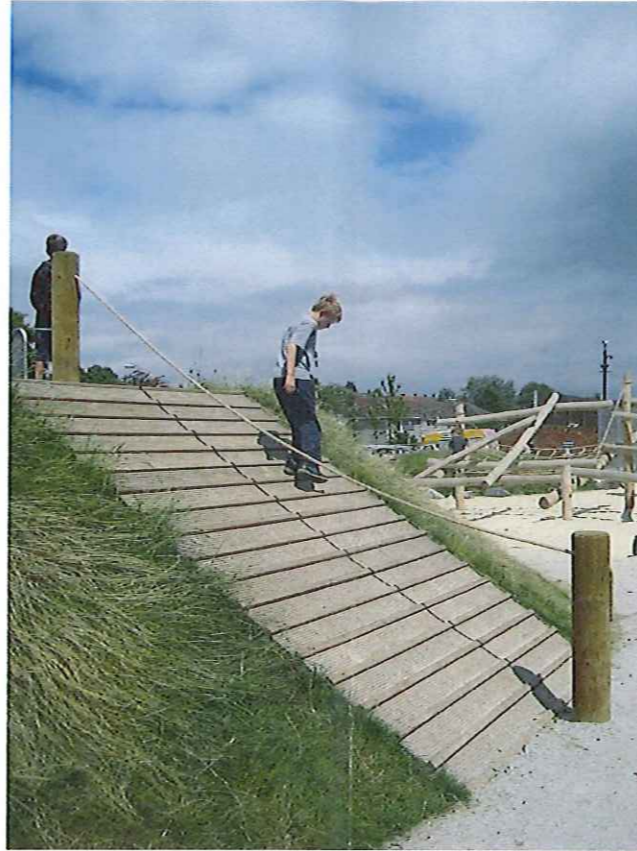

Cladding

Glazed Timber

Sound Play

Nest Swing

Climbing Wall

En1176 & En1177
By D. Bulford 27/09/2013
Drawing Number 80121916
Customer No 12241
Copyright eibe play Ltd

Your Professionally Designed Play Space for the local community

Wide stainless steel slide

Timber ramp and Rope

Rocky Walkway

davieswhite
landscape architects
davieswhite.co.uk

Lot 2 Scot Pine's Log Stack & Tunnel

NYMNPA
18 OCT 2013

Grandfather Oak
and the
Curious Forest