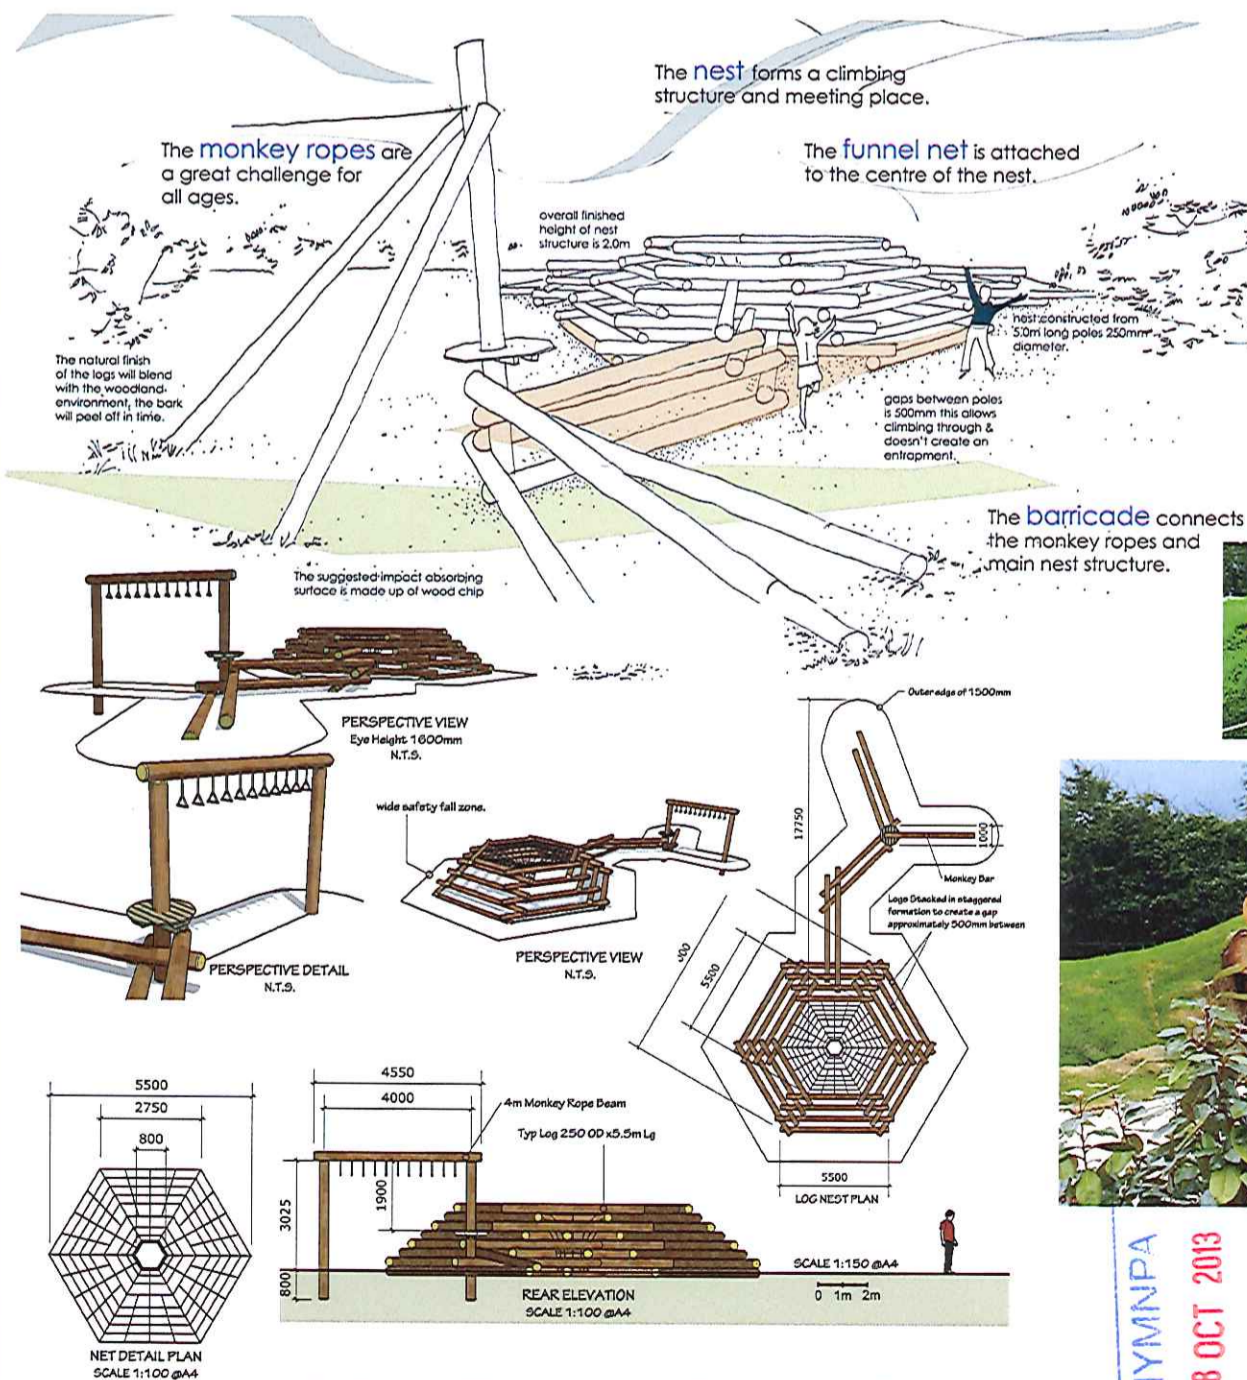

Wide stainless steel slide

Timber ramp and Rope

Rocky Walkway

davieswhite
landscape architects
davieswhite.co.uk

Lot 2 Scot Pine's Log Stack & Tunnel

NYMNPA
18 OCT 2013

Grandfather Oak
and the
Curious Forest