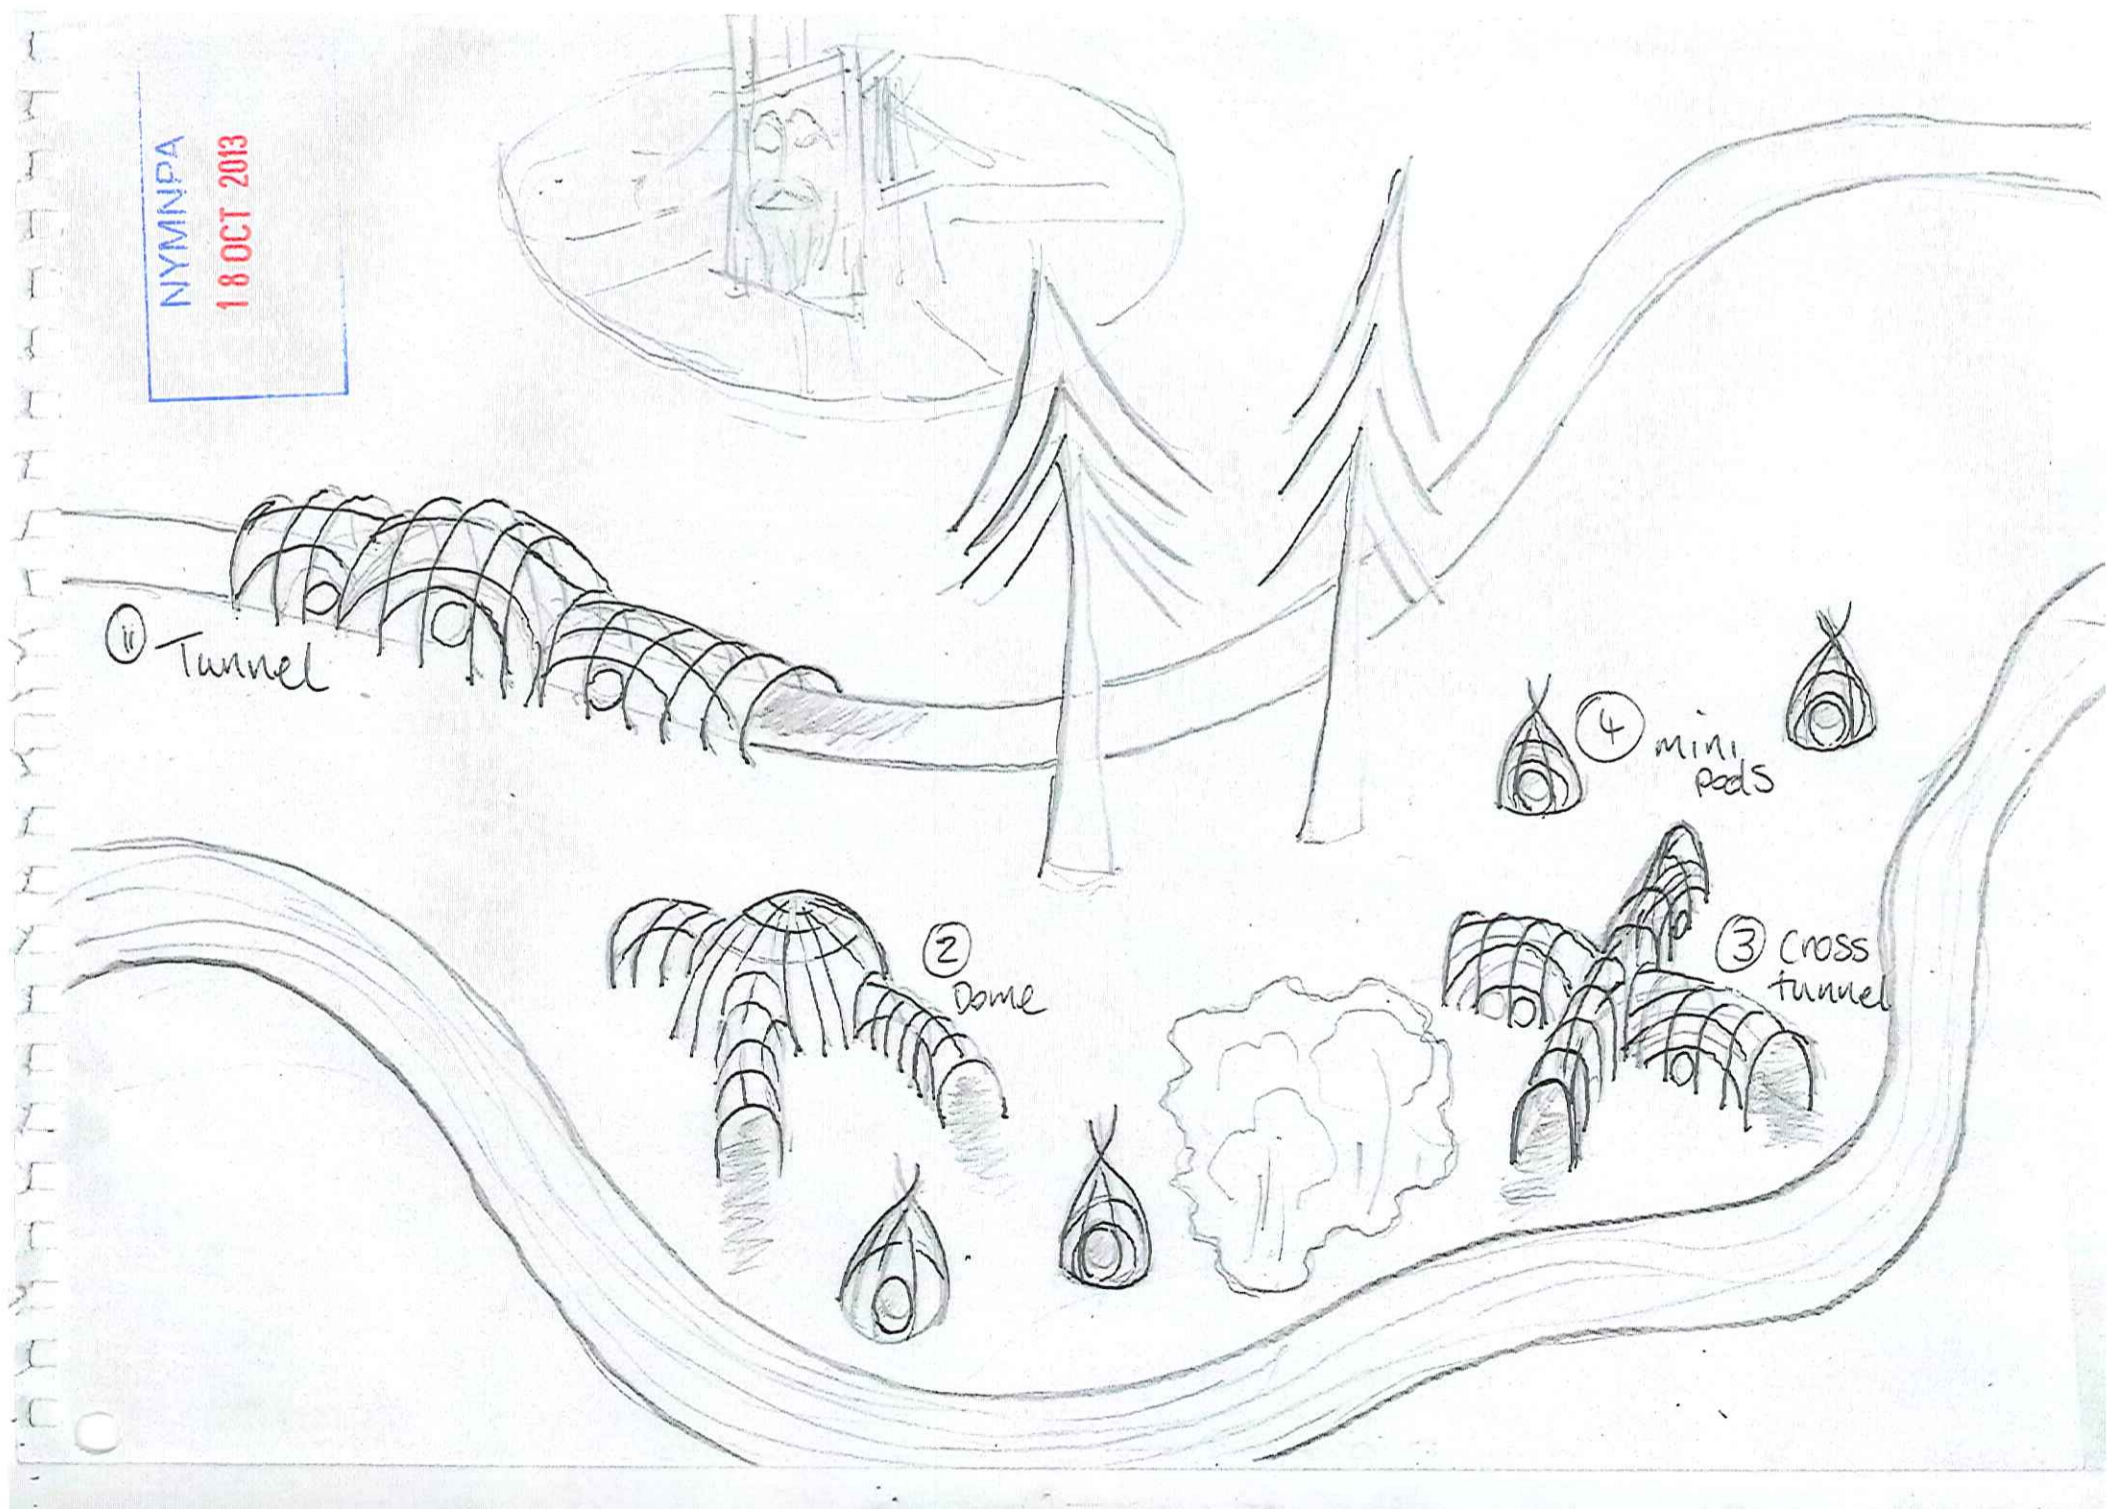

18 OCT 2013

THE DARK
DOUGLAS
FOREST
AND THOSE
WHICH HIDE
WITHIN.

2.1m

70cm

NYMNP
18 OCT 2013

NYMNP
18 OCT 2013

① Tunnel

② Dome

④ mini
pods

③ cross
tunnel

Concept View 3
Fort

NYMNP
18 OCT 2013

Dalby Visitor Centre

NYMNPA
18 OCT 2013

Concept View 3
Fort

Grandfather
Carved Face

Wide stainless steel slide

Timber ramp and Rope

Rocky Walkway

davieswhite
landscape architects
davieswhite.co.uk

Lot 2 Scot Pine's Log Stack & Tunnel

NYMNPA
18 OCT 2013

Grandfather Oak
and the
Curious Forest