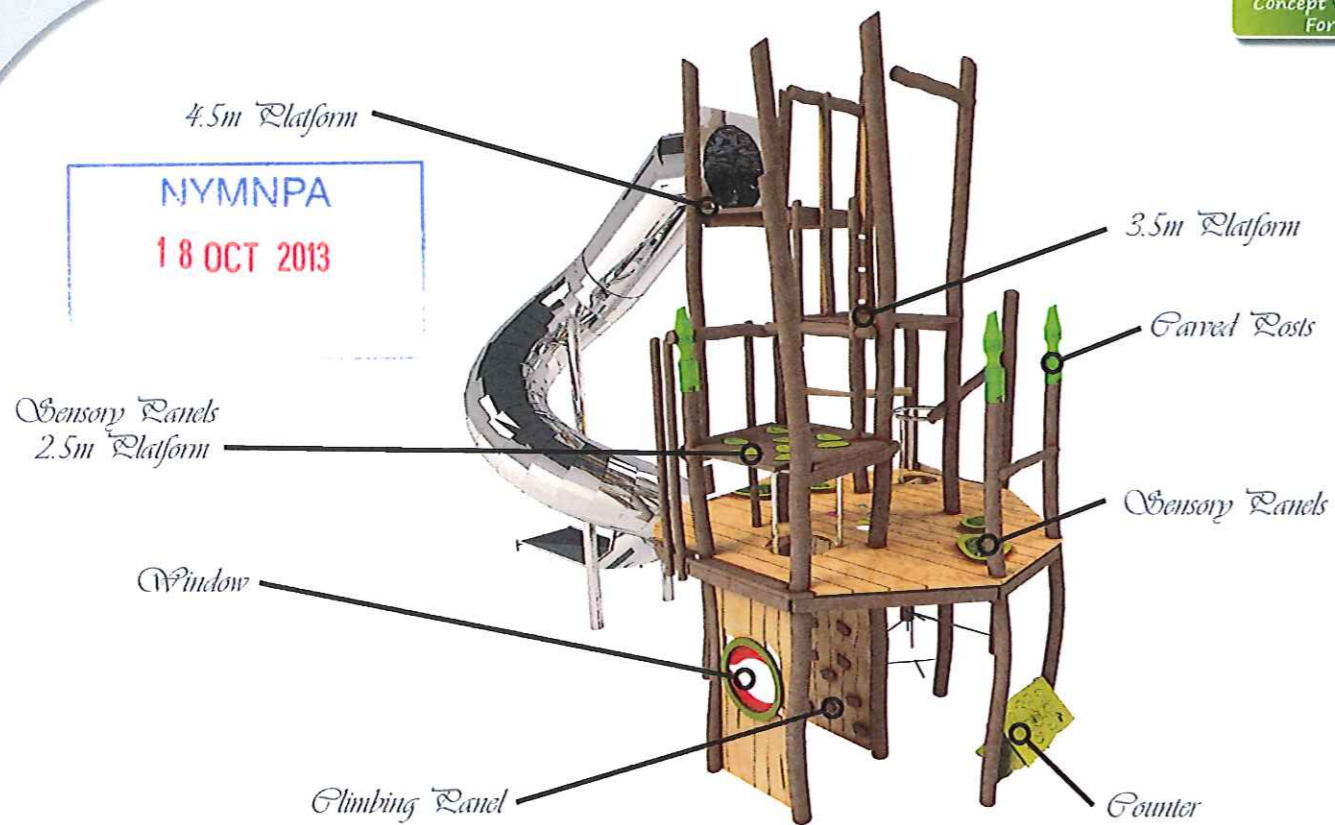

18 OCT 2013

THE DARK
DOUGLAS
FOREST
AND THOSE
WHICH HIDE
WITHIN.

2.1m

70cm

NYMNP
18 OCT 2013

NYMNP
18 OCT 2013

① Tunnel

② Dome

④ mini
pods

③ cross
tunnel

Concept View 3
Fort

NYMNP
18 OCT 2013

Dalby Visitor Centre

NYMNPA
18 OCT 2013

Concept View 3
Fort

Grandfather
Carved Face