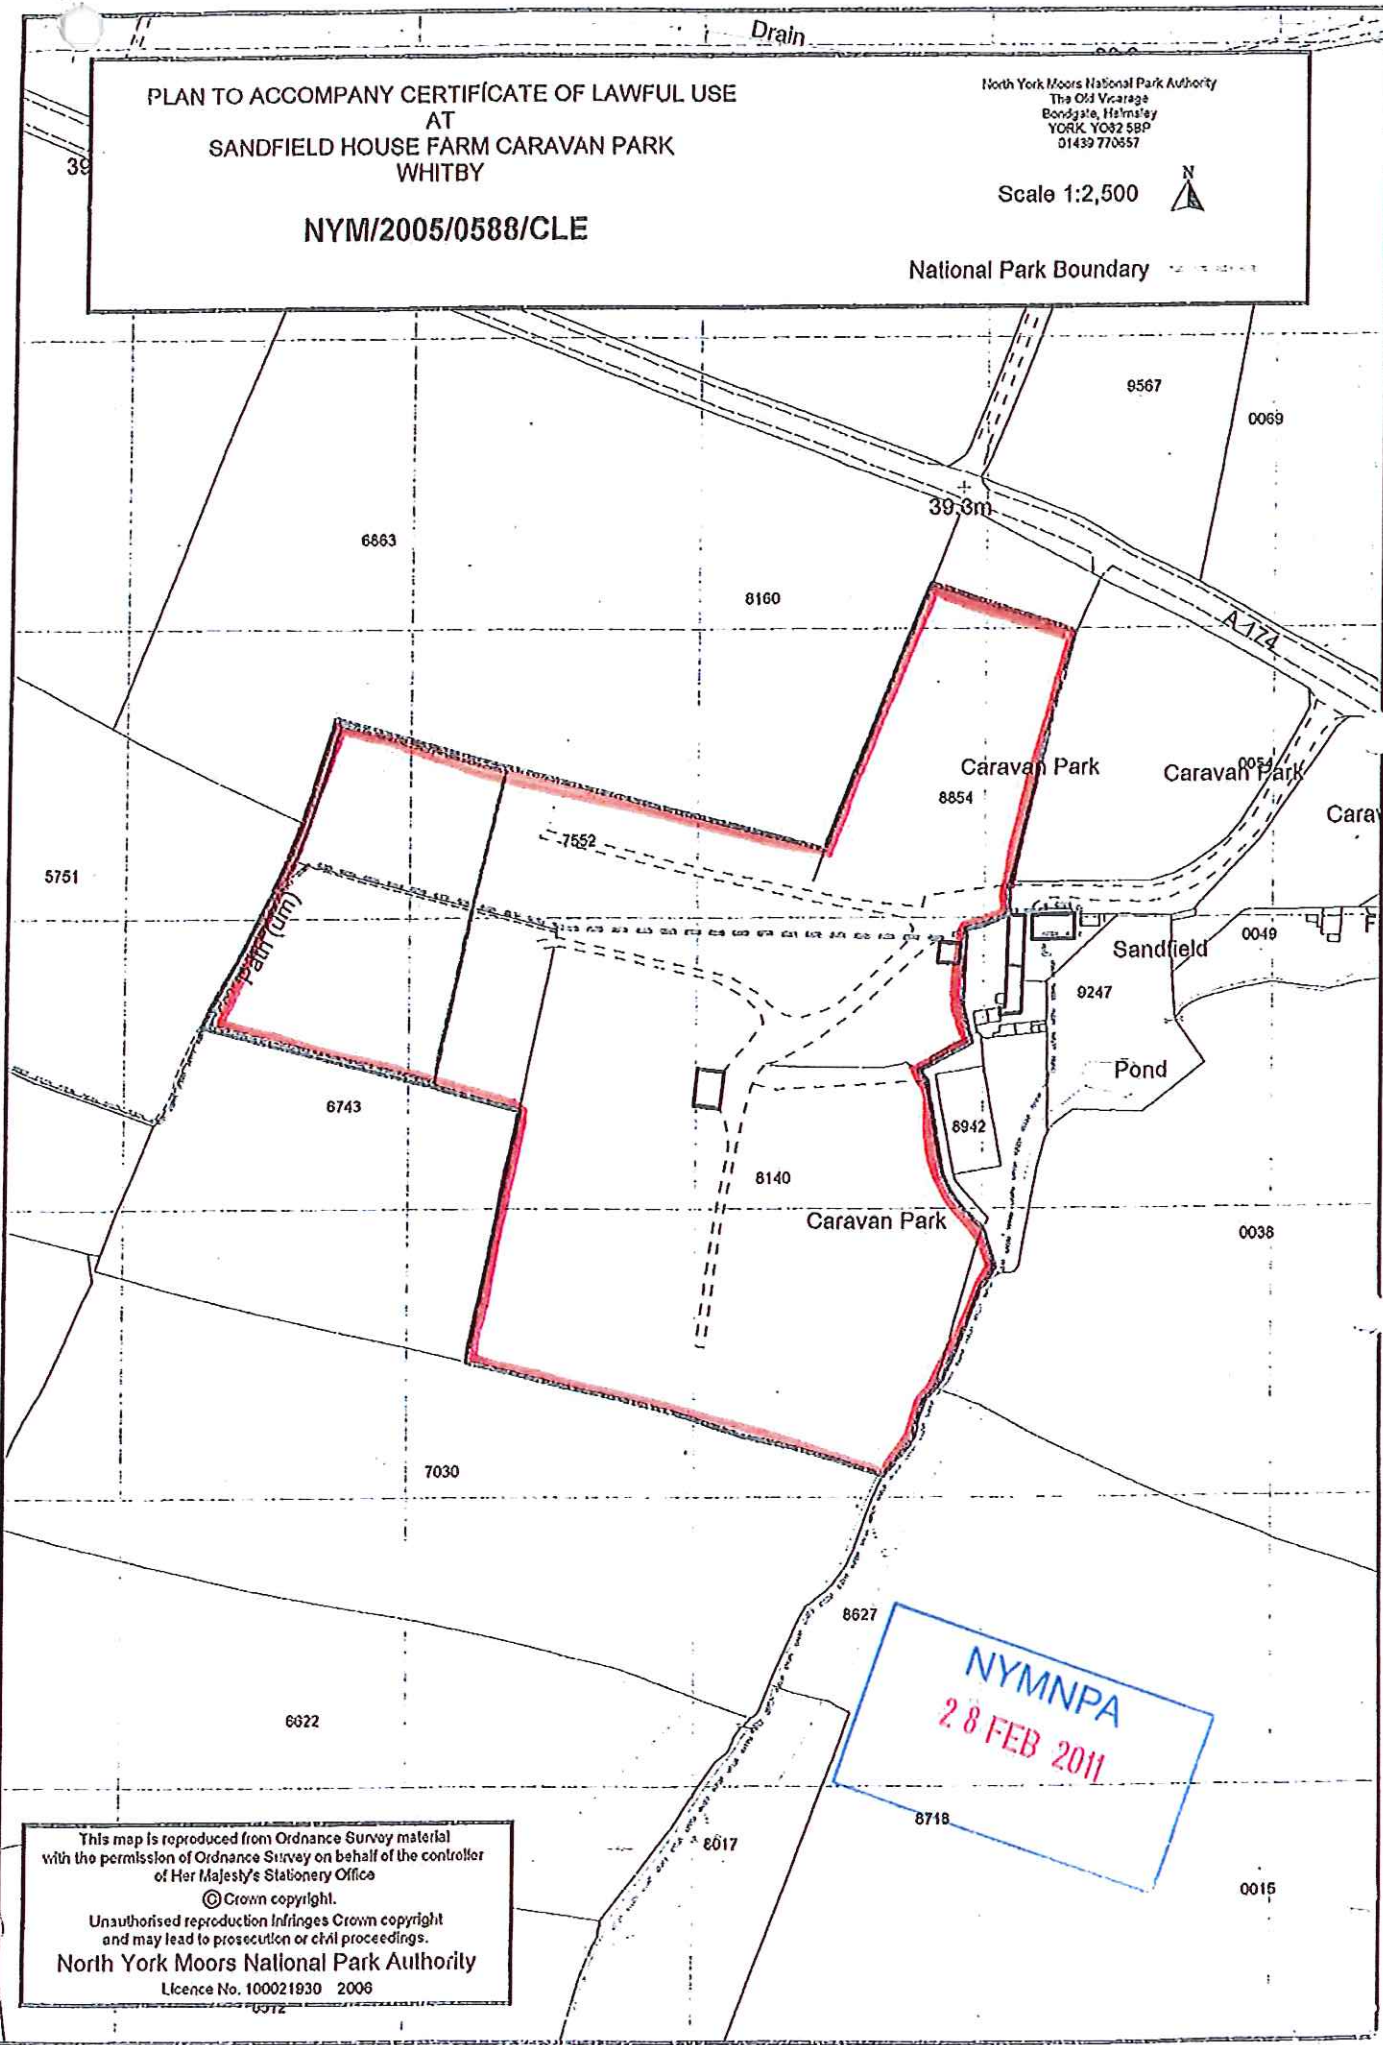

NYM / 2013 / 0741 / FL

NYM / 2011 / 0124 / FL

Drain

PLAN TO ACCOMPANY CERTIFICATE OF LAWFUL USE  
AT  
SANDFIELD HOUSE FARM CARAVAN PARK  
WHITBY

North York Moors National Park Authority  
The Old Vicarage  
Bondgate, Helmsley  
YORK YO32 5BP  
01439 770557

Scale 1:2,500

NYM/2005/0588/CLE

National Park Boundary

This map is reproduced from Ordnance Survey material  
with the permission of Ordnance Survey on behalf of the controller  
of Her Majesty's Stationery Office  
© Crown copyright.  
Unauthorised reproduction infringes Crown copyright  
and may lead to prosecution or civil proceedings.  
North York Moors National Park Authority  
Licence No. 100021930 2006