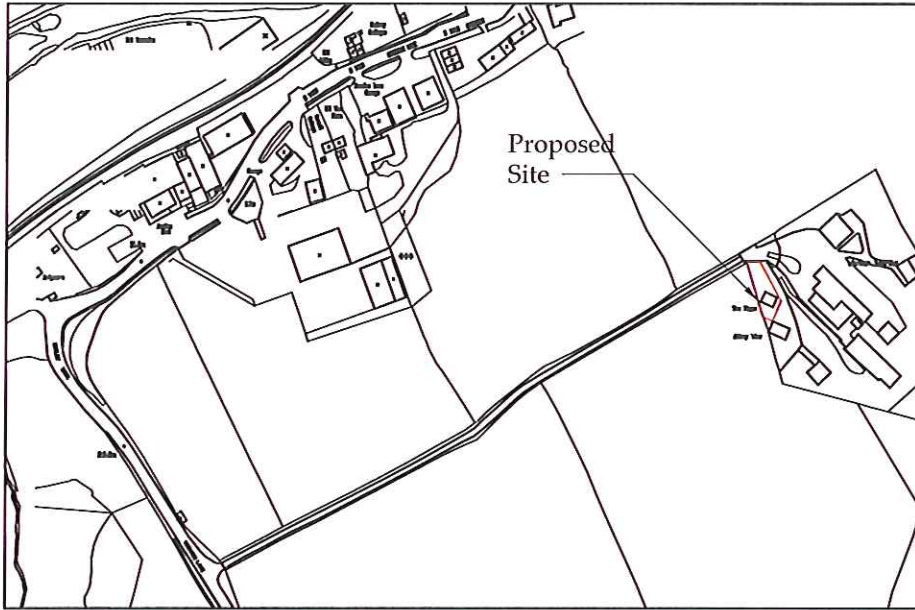

NYM / 2013 / 0789 / FL

Site Location Plan

SCALE: 1:5000

NYMNP
18 NOV 2013

Site Location Plan

SCALE: 1:1250

b h d partnership <small>Airy Hill Manor, Whitby, North Yorkshire, UK. YO21 1QB. Fax: 01947-600010</small>				CLIENT: Mr R. Nixon		DRAWING TITLE: Site Location Plan	
				PROJECT: Extension to The Riggs, Sneaton Lane, Ruswarp		A4 DRN: D.Cairns DATE: 15/11/13 SCALE: As Shown ISSUE: Preliminary	
A	15/11/13	DC	Issued for approval		DRAWING NR: D10349-01		REV: A
REV	DATE	BY	AMENDMENT	CHKD	APVD		