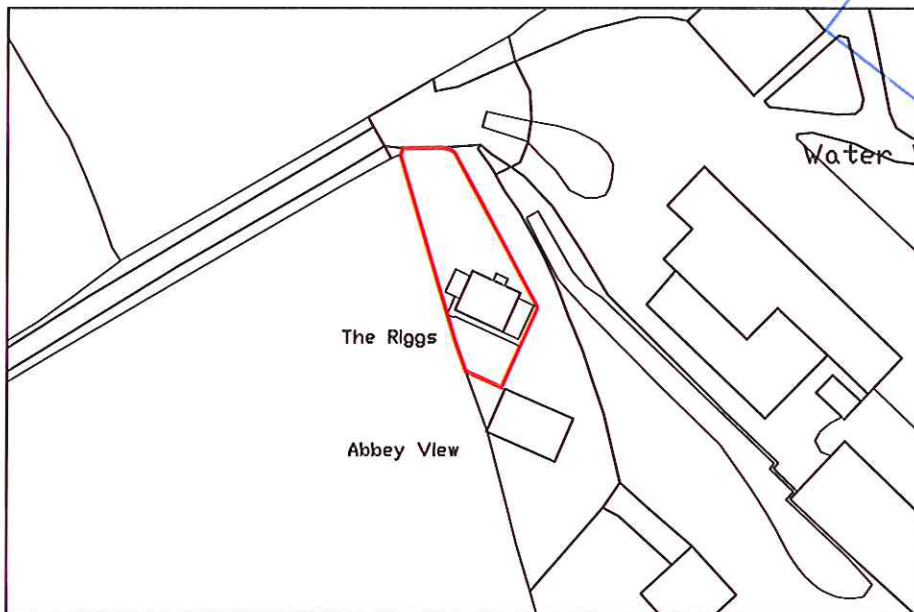

NYM / 2013 / 0789 / FL

Site Location Plan

SCALE: 1:5000

NYMNP
18 NOV 2013

Site Location Plan

SCALE: 1:1250

b h d partnership <small>Airy Hill Manor, Whitby, North Yorkshire, UK. YO21 1QB. Fax: 01947-600010</small>				CLIENT: Mr R. Nixon		DRAWING TITLE: Site Location Plan	
				PROJECT: Extension to The Riggs, Sneaton Lane, Ruswarp		A4 DRN: D.Cairns DATE: 15/11/13 SCALE: As Shown ISSUE: Preliminary	
A	15/11/13	DC	Issued for approval		DRAWING NR: D10349-01		REV: A
REV	DATE	BY	AMENDMENT	CHKD	APVD		