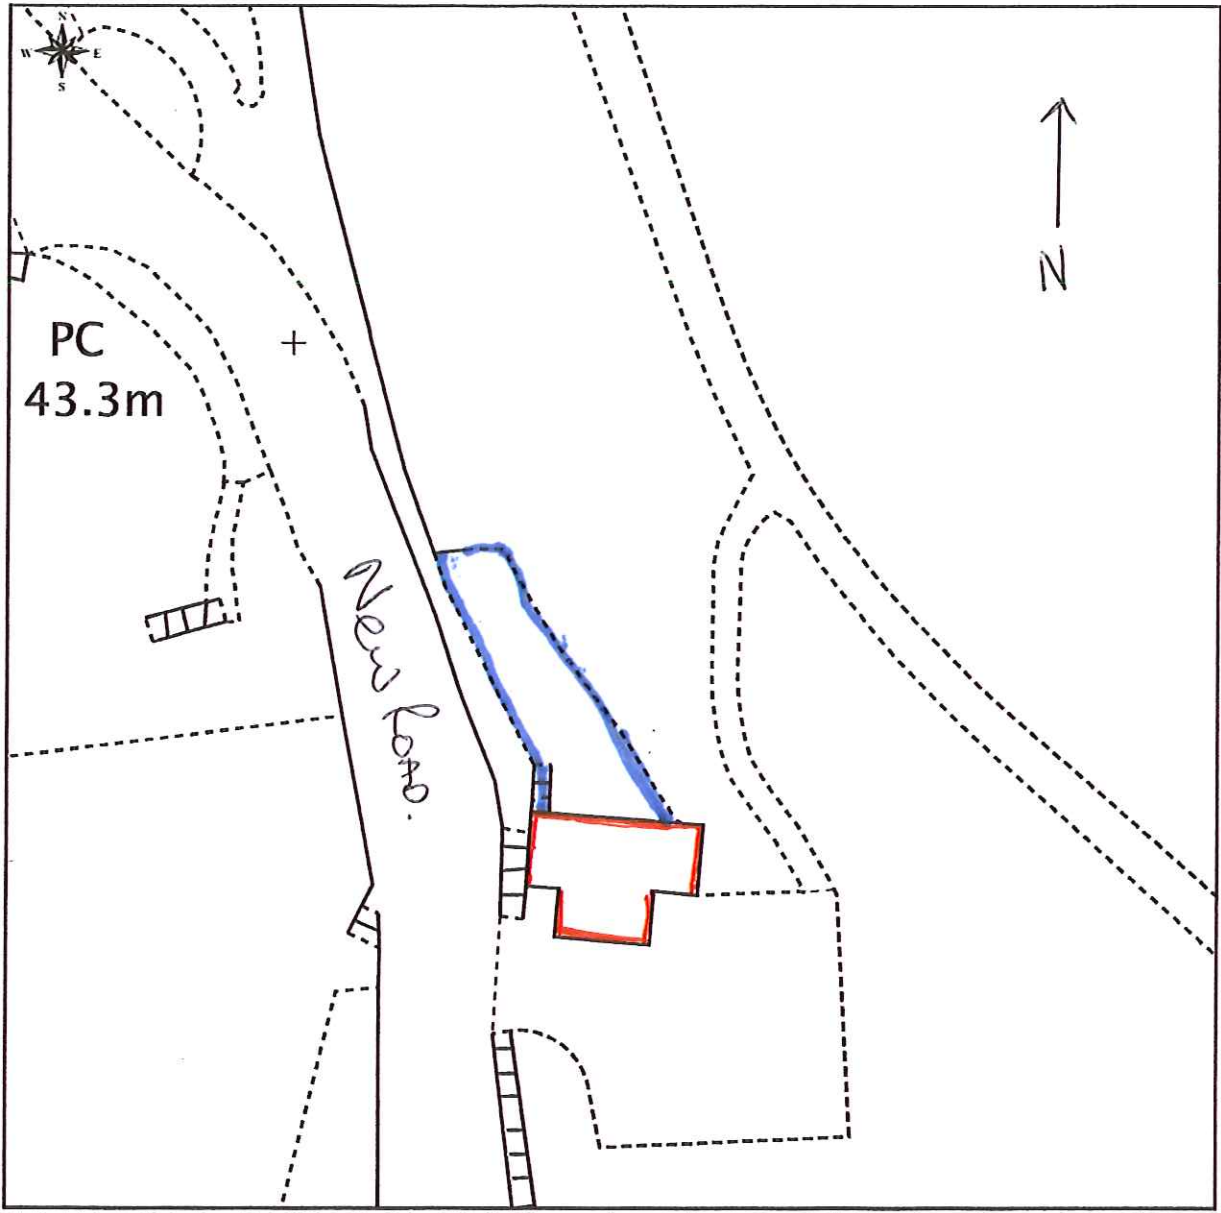

○ **Site Location Plan**

SCALE: 1:1250

- CANDYS CAFE
- SEATING AREA.

NYM/PA
29 JAN 2014

NYM / 2014 / 0035 / CU

This Plan includes the following Licensed Data: OS MasterMap, Black and White Block Plan by the Ordnance Survey National Geographic Database and incorporating surveyed revision available at the date of production. Reproduction in whole or in part is prohibited without the prior permission of Ordnance Survey. The representation of a road, track or path is no evidence of a right of way. The representation of features as lines is no evidence of a property boundary. © Crown copyright and database rights 2014. Ordnance Survey 0100031673

5m 10m 15m 20m 25m 30m 35m

Scale: 1:500, paper size: A4

— CANDYS CAFE
— SEATING AREA.

NYMNP
29 JAN 2014

NYM / 2014 / 0035 / CU

○ **Site Location Plan**
SCALE: 1:1250

NYMNPA
20 JAN 2014

NYM / 2014 / D 0 3 5 / C U

north

Site Block Plan

SCALE: 1:500

NYM NPA
20 JAN 2014