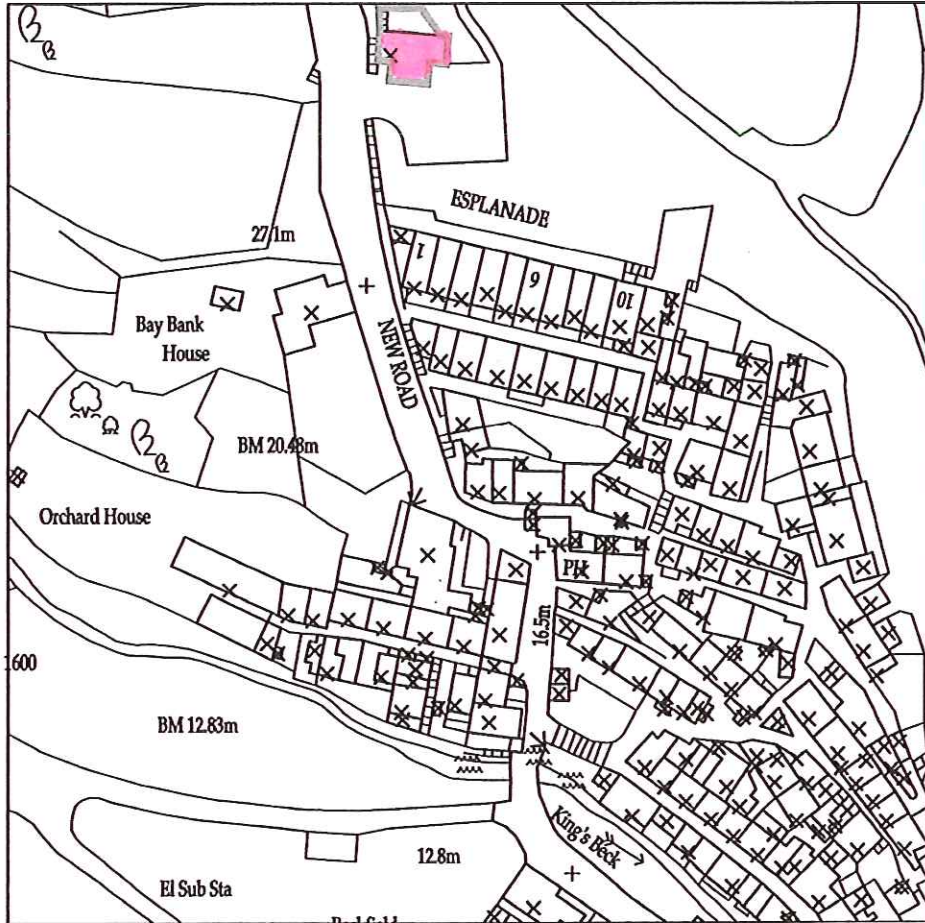

○ **Site Location Plan**

SCALE: 1:1250

- CANDYS CAFE
- SEATING AREA.

NYM/PA
29 JAN 2014

NYM / 2014 / 0035 / CU

This Plan includes the following Licensed Data: OS MasterMap, Black and White Block Plan by the Ordnance Survey National Geographic Database and incorporating surveyed revision available at the date of production. Reproduction in whole or in part is prohibited without the prior permission of Ordnance Survey. The representation of a road, track or path is no evidence of a right of way. The representation of features as lines is no evidence of a property boundary. © Crown copyright and database rights 2014. Ordnance Survey 0100031673

5m 10m 15m 20m 25m 30m 35m

Scale: 1:500, paper size: A4

— CANDYS CAFE
— SEATING AREA.

NYMNP
29 JAN 2014

NYM / 2014 / 0035 / CU

○ **Site Location Plan**
SCALE: 1:1250

NYMNPA
20 JAN 2014

NYM / 2014 / D 0 3 5 / C U

north

Site Block Plan

SCALE: 1:500

NYM NPA
20 JAN 2014