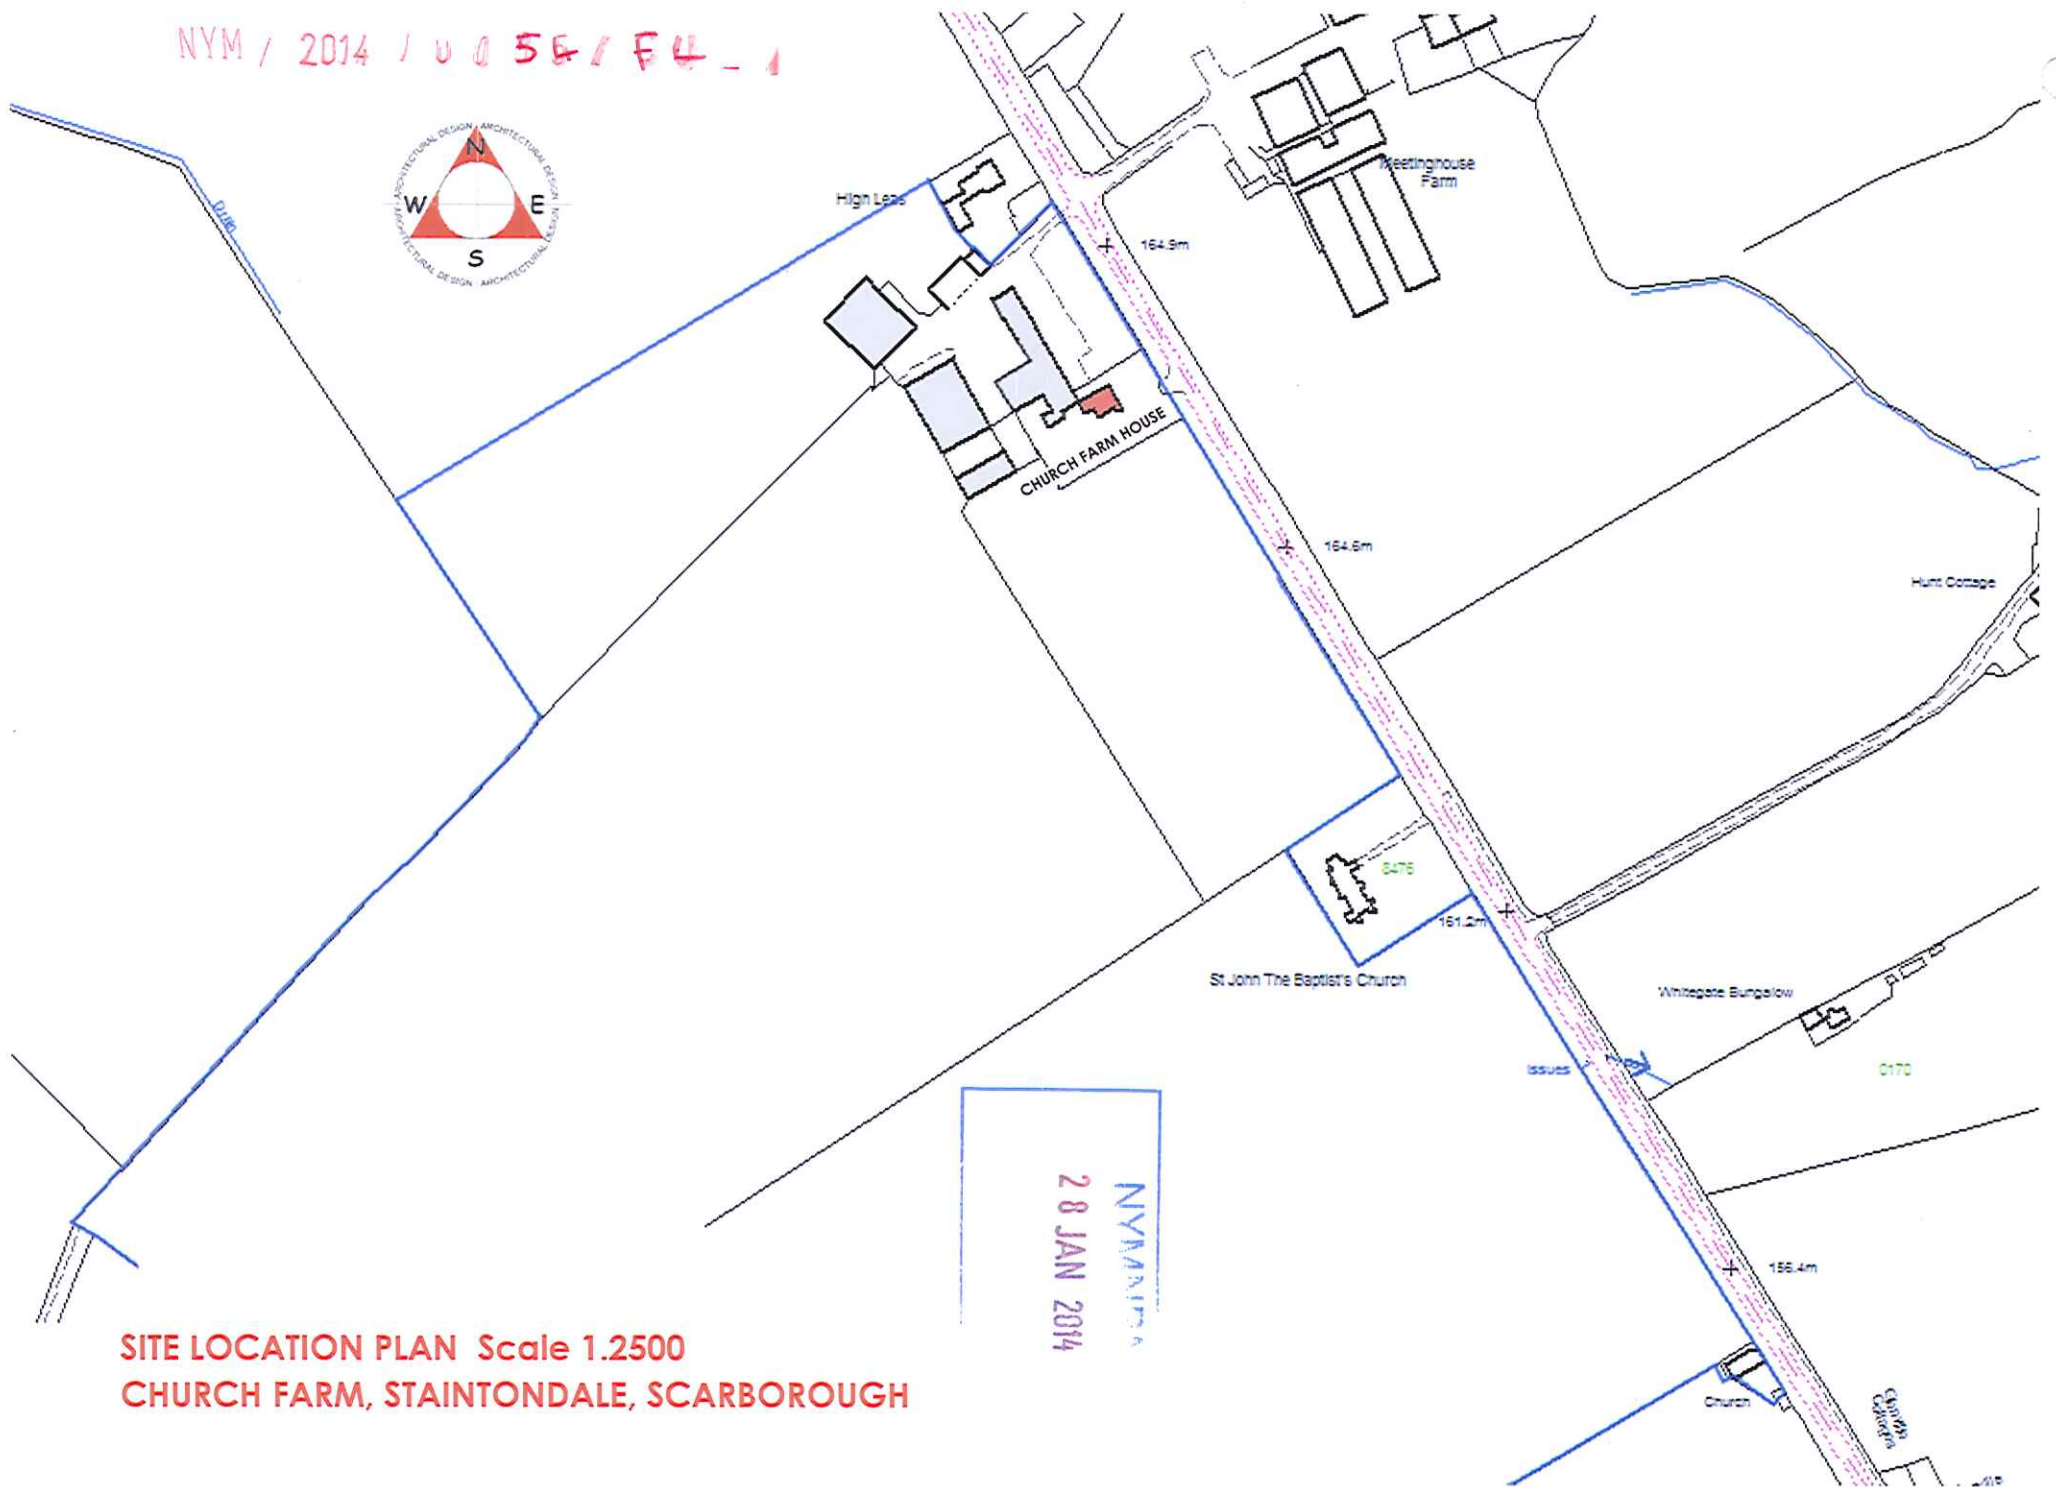

NYM / 2014 / 005E/F4-1

SITE LOCATION PLAN Scale 1.2500
CHURCH FARM, STAITONDALE, SCARBOROUGH

NYM/17/16
28 JAN 2014

NYM / 2014 / 0054 / EU

High Leas

NYM/NPA
28 JAN 2014

Church Farm

SITE LAYOUT PLAN Scale 1.500
CHURCH FARM, STAITONDALE, SCARBOROUGH