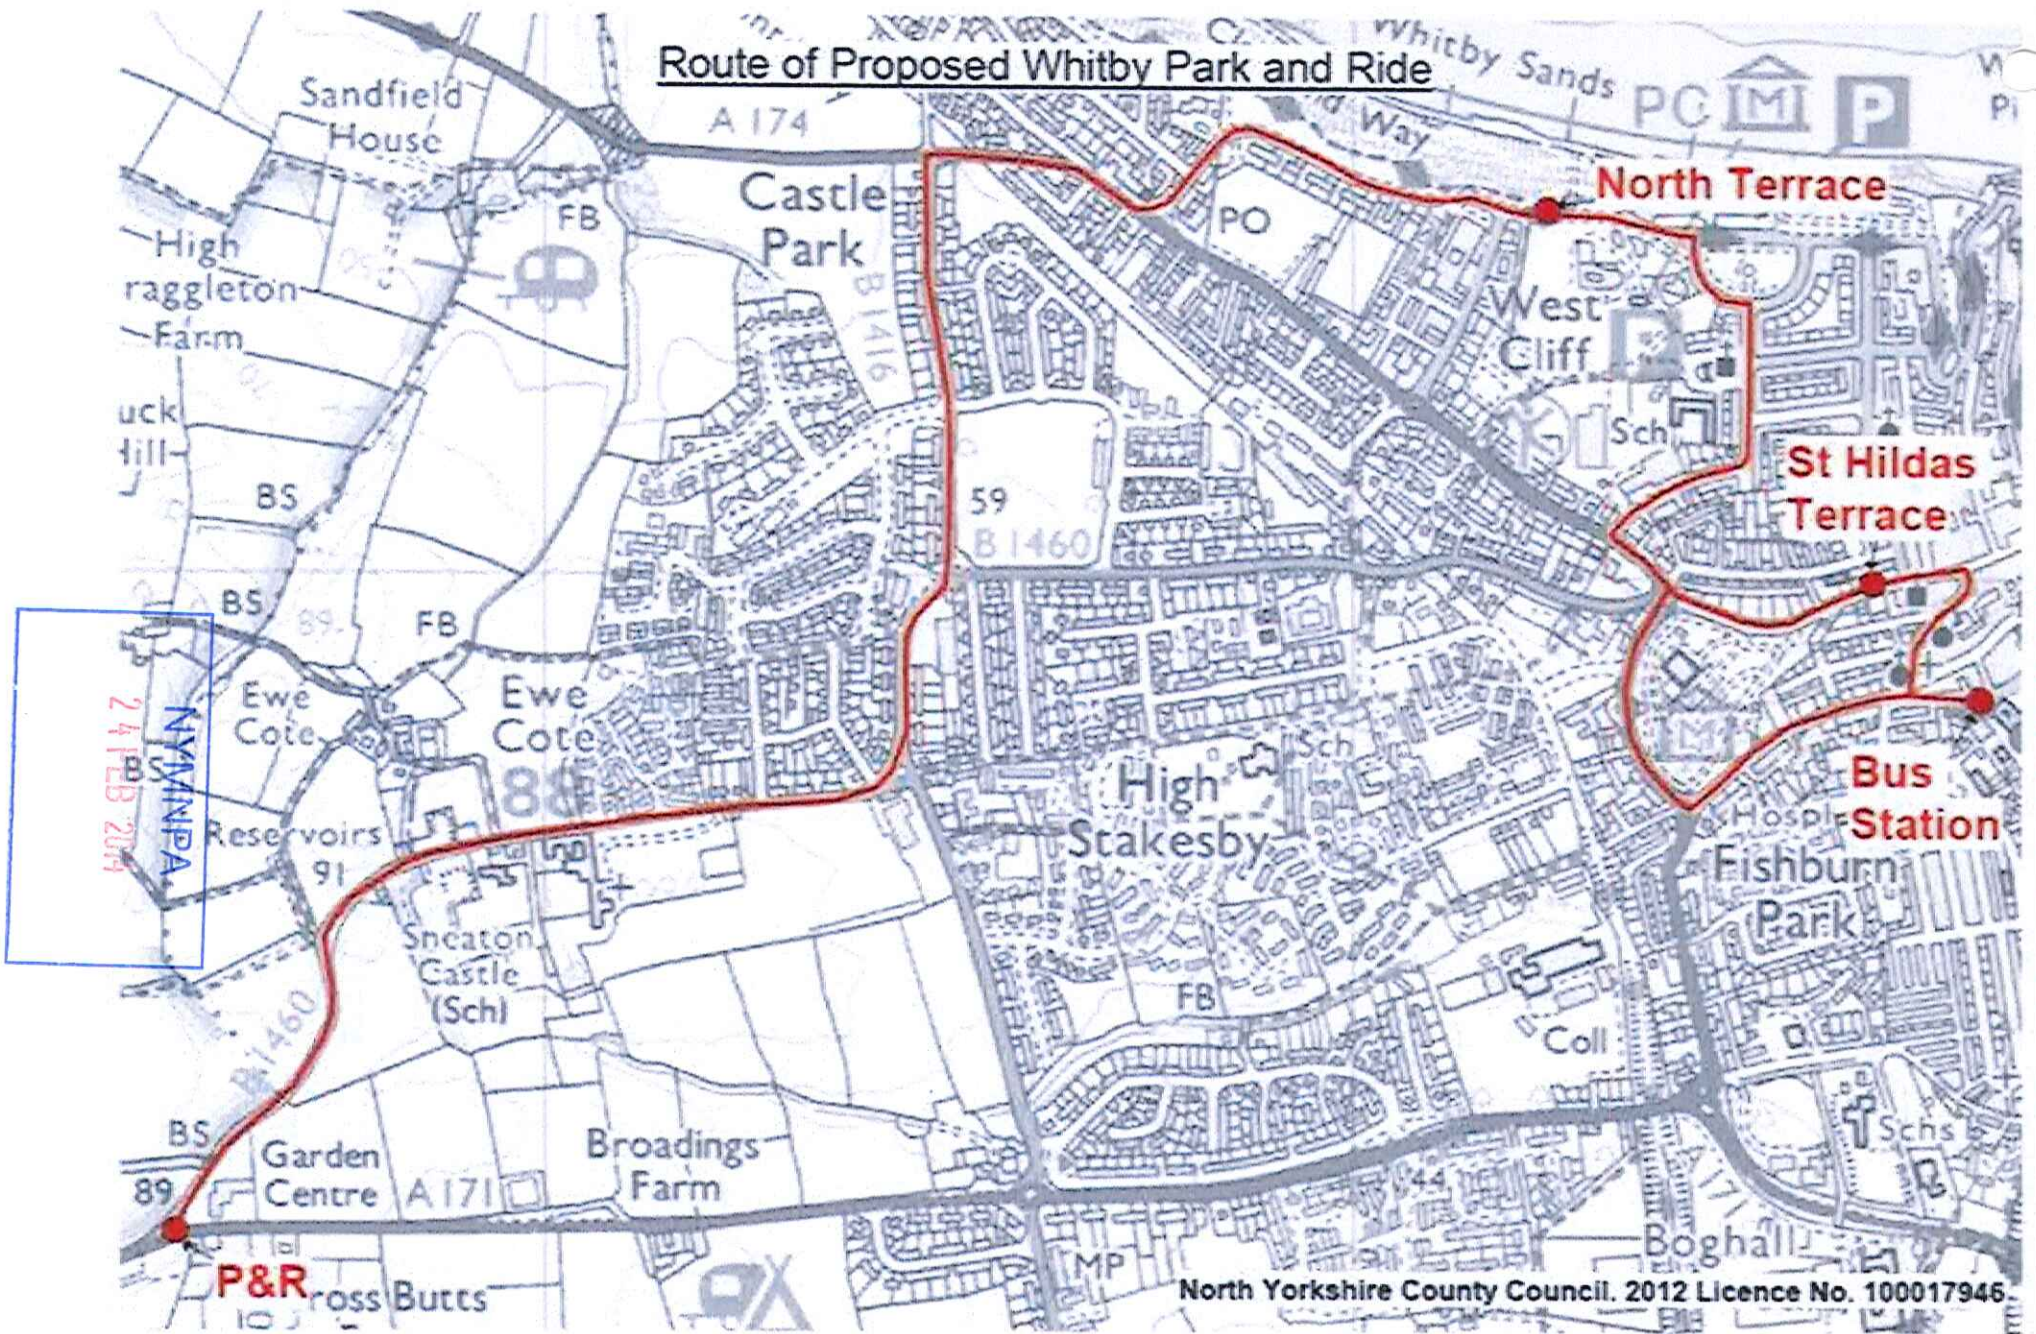

Route of Proposed Whitby Park and Ride

NYM / 2014 / 0114 / NM

North Yorkshire County Council. 2012 Licence No. 100017946.